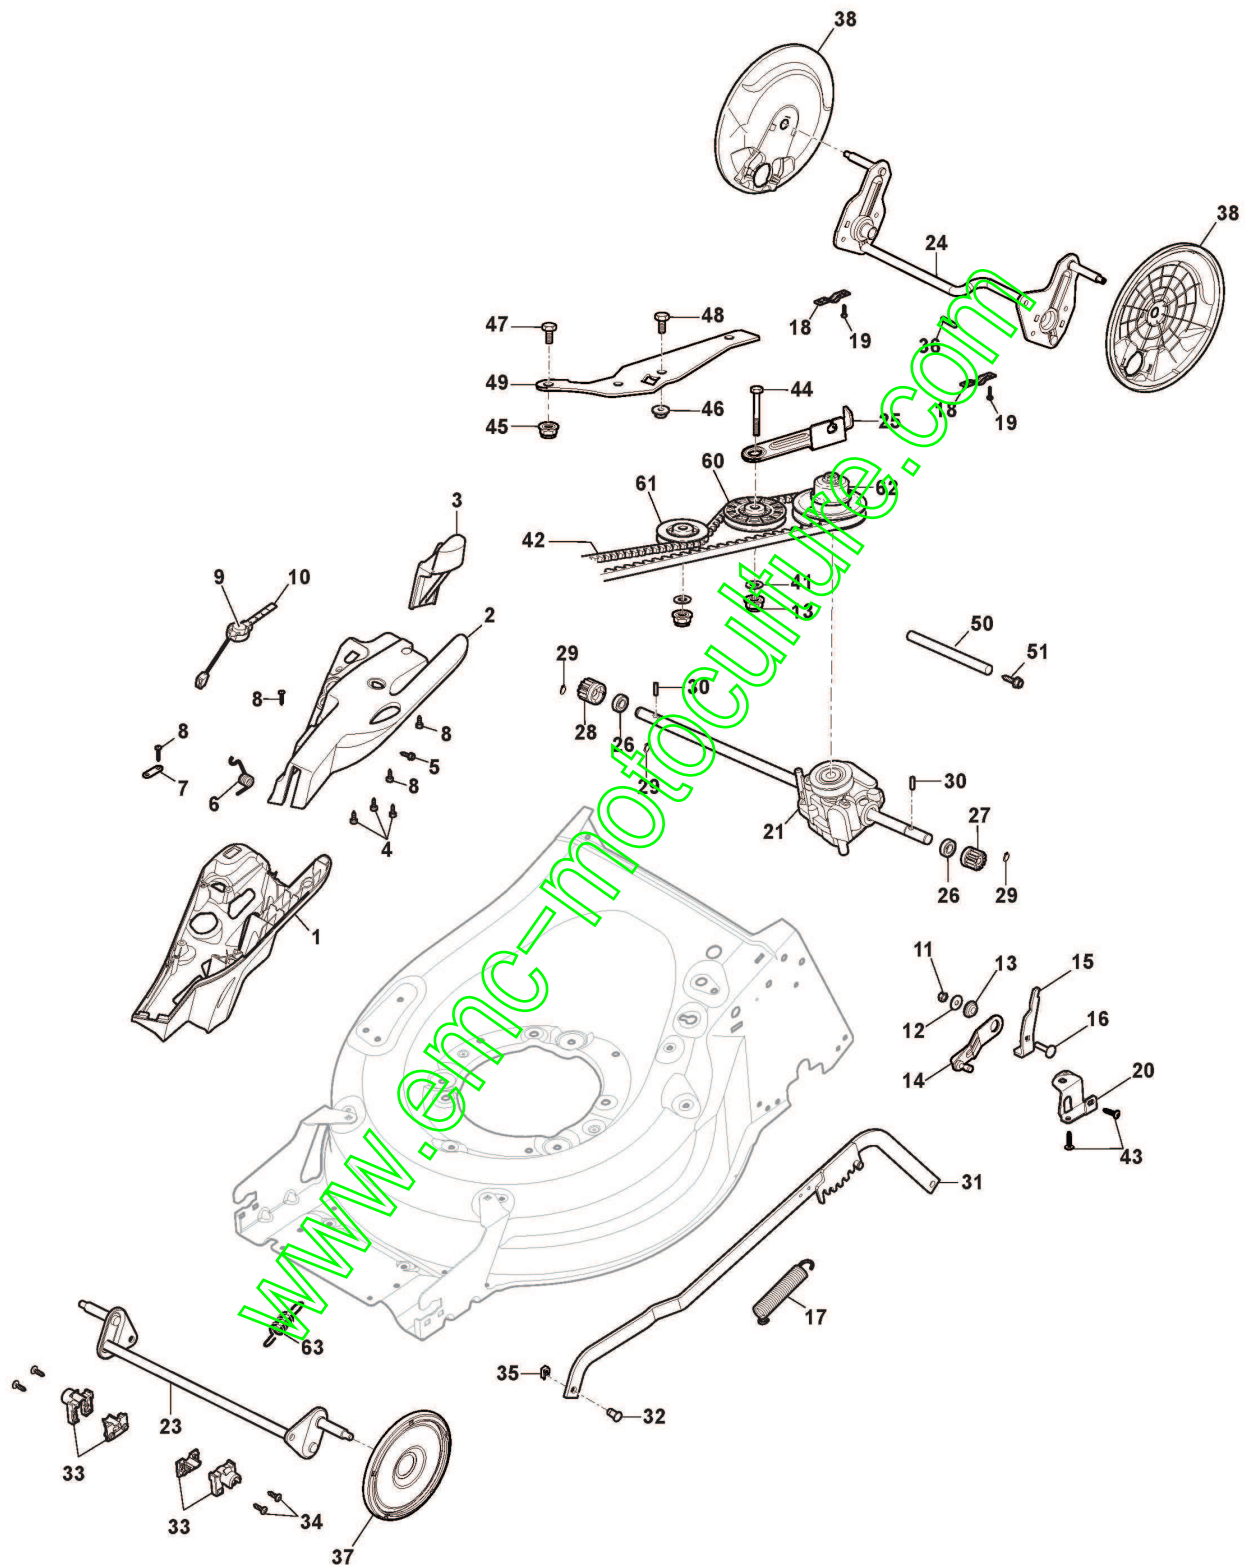

Gehäuse Und Schnittverstellung

Réf. N°	Q.té :	Code article	Description	Articles	De	Jusqu'à
50	1	322608567/0	Renforcement	To 31-August-2018		
50	1	322608567/1	Renforcement	From 01-September-2018		
51	2	112735120/0	Vis			
60	1	122601914/0	Poulie			
61	1	122601915/0	Poulie			
62	1	122601932/0	Poulie			
63	1	122450481/0	Spring Front Axle			

www.emc-motoculture.com