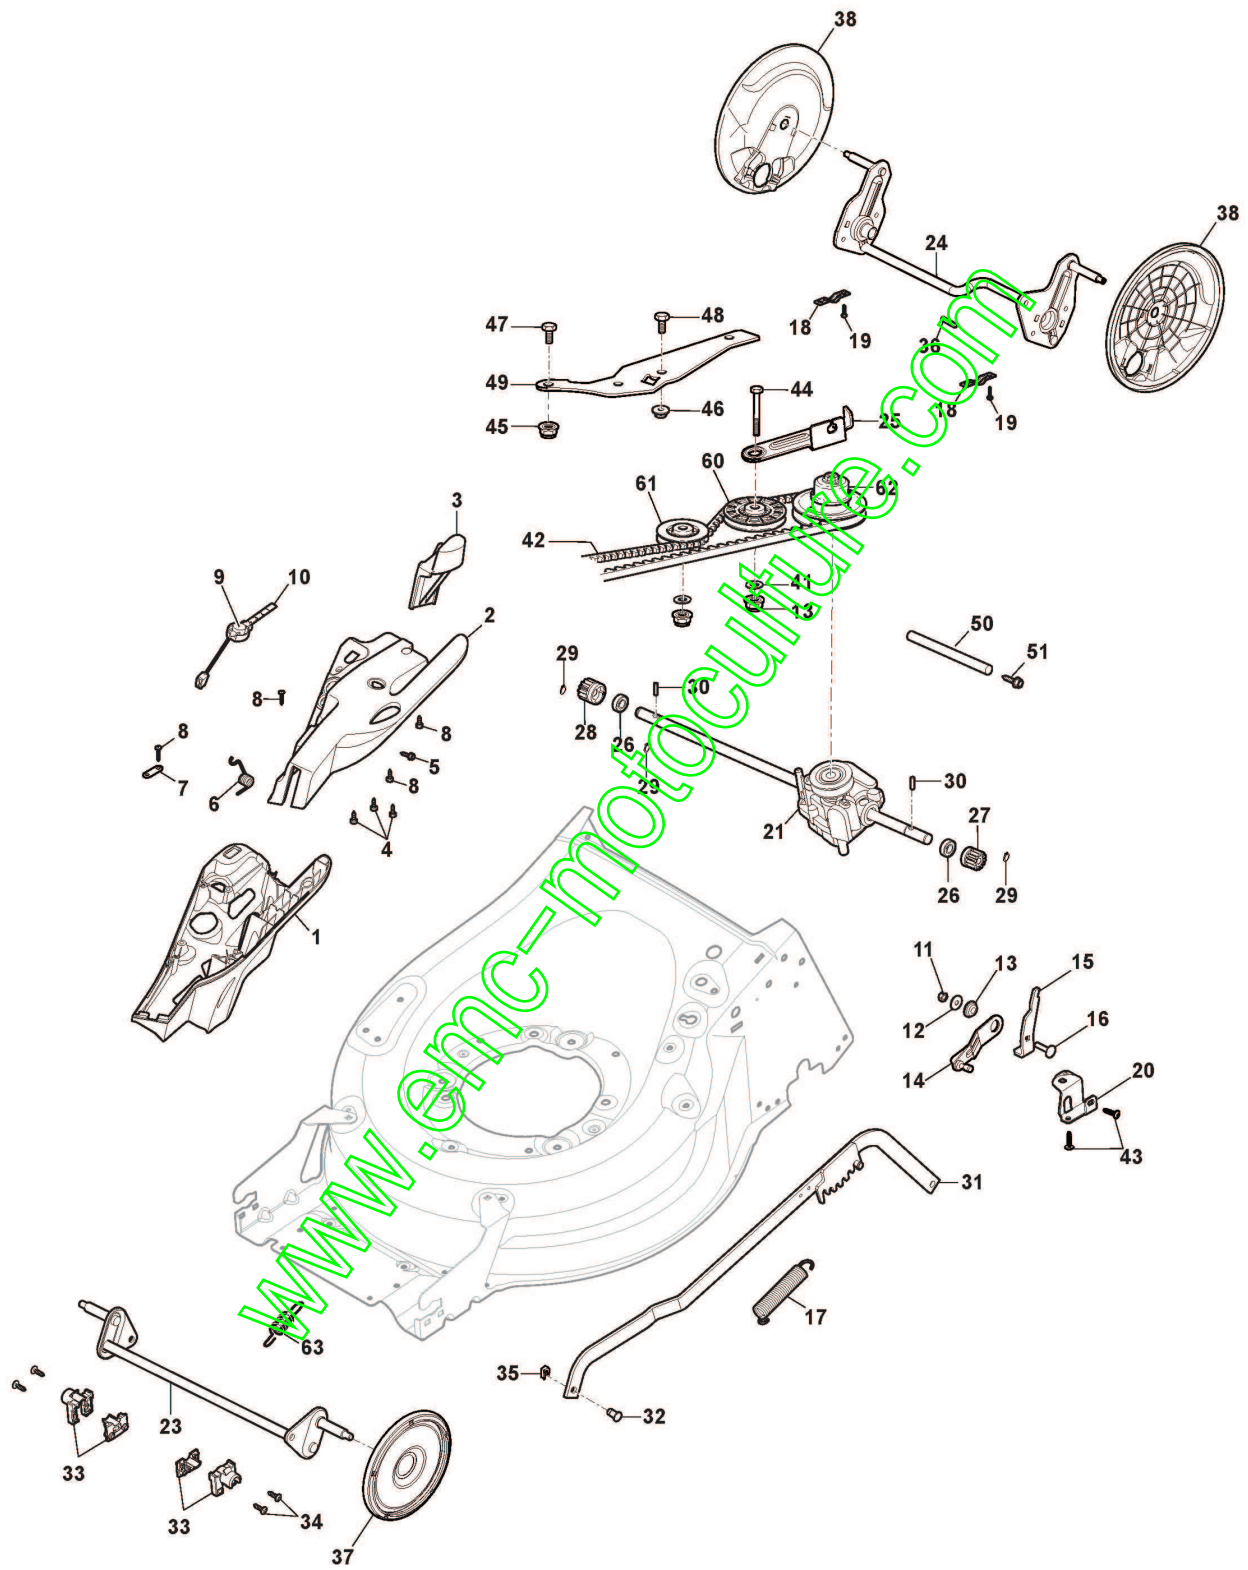

Gehäuse Und Schnittverstellung

Réf. N°	Q.té :	Code article	Description	Articles	De	Jusqu'à
1	1	322055264/0	Couvercle Inferieur			
2	1	322055265/0	Couvercle supérieur			
3	1	322602026/0	Bouton			
4	5	112728699/0	Vis			
5	1	125943004/0	Vis			
6	1	122450477/0	Ressort			
7	1	322981471/1	Plaquette			
8	5	112728697/0	Vis			
9	1	322602027/0	Lentille			
10	1	322602028/0	Télespectateur			
11	1	112154510/0	Ecrou			
12	1	112523040/0	Rondelle			
13	1	122517873/0	Pivot			
14	1	381003475/1	Levier, Reglage Hauteur	To 31-August-2017		
14	1	381003475/2	Levier, Reglage Hauteur	From 01-September-2017		
15	1	322778475/0	Etrier			
16	1	112815270/0	Vis			
17	1	122450480/0	Ressort			
18	2	322545152/0	Plaquette			
19	4	112728697/0	Vis			
20	1	322778477/0	Etrier	To 31-August-2018		
20	1	322778477/1	Etrier	From 01-September-2018		
21	1	181003116/0	Groupe Traction			
23	1	381302883/0	Axe Roues Avant			
24	1	381302889/0	Axe Roues Arriere			
25	1	322806647/0	Etrier			
26	2	119216035/0	Roulement			
27	1	122570134/0	Pignon Gauche			
28	1	122570133/0	Pignon Droit			
29	4	112608600/0	Seeger			
30	2	122753000/0	Goupille			
31	1	381002046/0	Tige Commande de Roues			
32	2	122519823/0	Pivot			
33	2	322785305/1	Support			
34	4	112728697/0	Vis			
35	2	112436051/0	Plaquette			
36	1	112645708/0	Pivot			
37	2	322600145/0	Protection Roue			
38	2	322600208/0	Protection Roue			
41	2	112523050/0	Rondelle			
42	1	135064379/0	Courroie			
43	5	112728704/1	Vis			
44	1	112674550/0	Vis			
45	2	112154210/0	Ecrou			
46	1	122671656/0	Rondelle			
47	2	112792611/0	Vis			
48	2	112689500/0	Vis			
49	1	322806649/0	Etrier