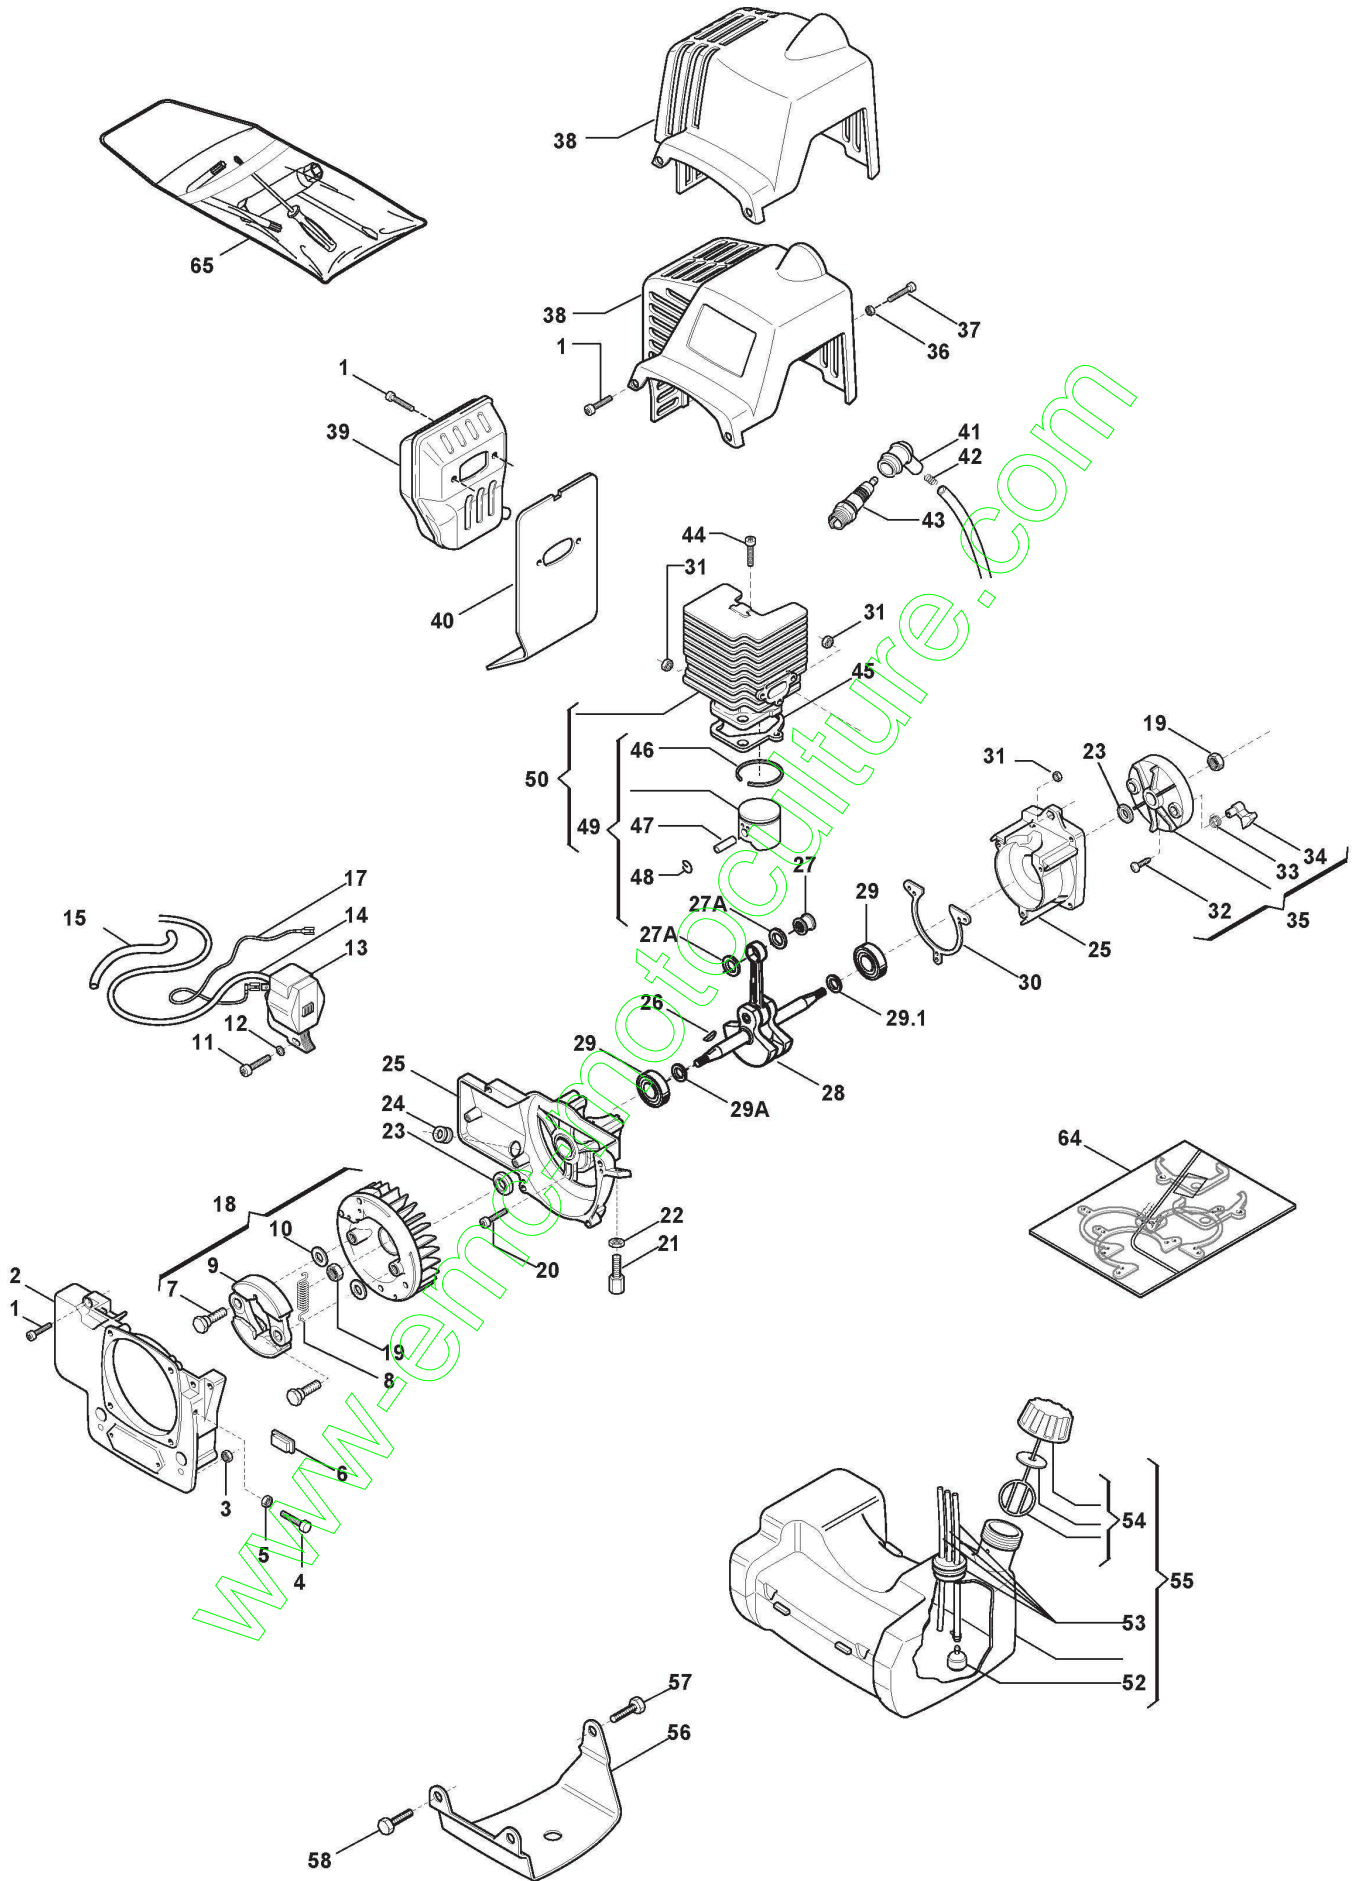

Moteur

Réf. N°	Q.té :	Code article	Description	Articles	De	Jusqu'à
1	12	2135040	Vis			
2	1	4540820	Carter Support Transmission			
3	2	2432040	Ecrou			
4	1	2132500	Vis			
5	1	2312120	Rondelle			
6	4	3745530	Caoutchouc			
7	2	2653280	Vis			
8	1	3654090	Ressort			
9	2	3660450	Embrayage			
10	2	2321100	Rondelle			
11	2	2132510	Vis			
12	2	2321050	Rondelle			
13	1	3210660	Bobine Électronique			
14	1	3211080	Câble Bougie			
15	1	3782470	Gaine Câbles			
17	1	3210853	Cable			
18	1	4251471	Ens. Volant			
19	2	2670120	Mutter			
20	3	2135050	Vis			
21	1	3630600	Regulateur Câble Accélérateur			
22	1	2412090	Ecrou			
23	2	3121070	Anneau De Tenue			
24	1	3745130	Caoutchouc Passe-Câble			
25	1	8541270	Demi Carter Embrayage			
26	1	3151010	Languette Volant			
27	1	3116100	Roulement À Aiguilles			
27	2	3614891	Rondelle			
28	1	4251950	Arbre Moteur	(5EL)		
29	2	3112240	Roulement À Aiguilles			
29	2	3614480	Rondelle			
30	1	3724031	Garniture Carter			
31	5	2432040	Ecrou			
32	3	2123100	Vis			
33	2	3654050	Ressort			
34	2	3749570	Fixation Démarreur			
35	1	8540810	Ens. Coupe Démarreur			
36	3	2312090	Rondelle			
37	1	2135180	Vis			
38	1	4562240	Couvre-Cylindre			
38	1	4562245	Couvre-Cylindre			
38	1	4562248	Capot Cylindre. Dc 21 Vert Ral			
38	1	4562583	Couvre-Cylindre Rouge			
39	1	4121910	Ens. Silencieux			
40	1	3724040	Garniture Silencieux			
41	1	3748880	Capuchon Bougie			
42	1	3657050	Ressort Fixation Bougie			
43	1	3210024	Bougie			
44	2	2135150	Vis