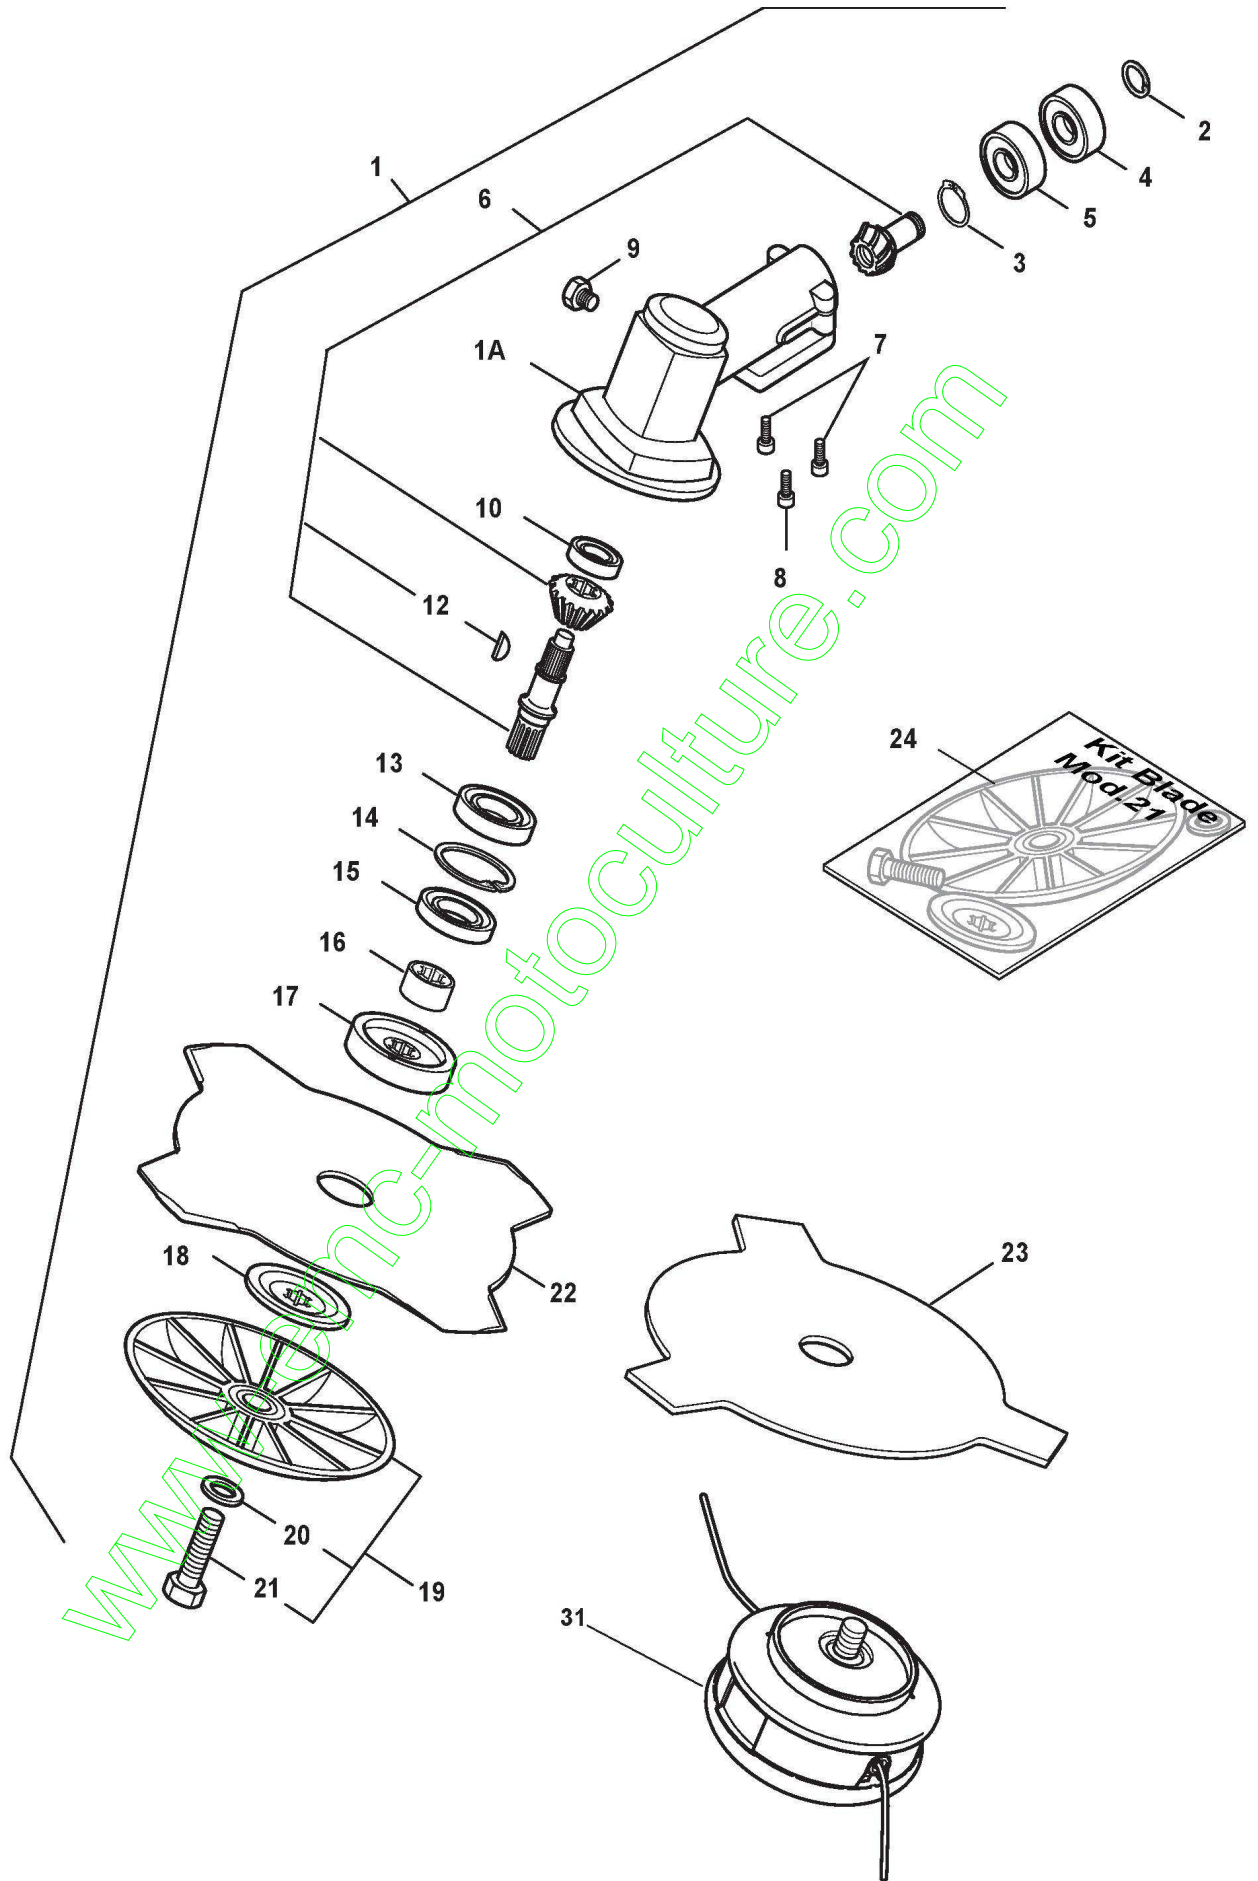

Boîte engrenage

Réf. N°	Q.té :	Code article	Description	Articles	De	Jusqu'à
1	1	3L4250160/1	Use 4250160/1			
1	1	3L4540580/1	Ens.Boîte Engrenage	1A on the Drawing		
2	1	3353120	Circlip			
3	1	3353070	Circlip Pointeau			
4	1	3112220	Roulement À Billes			
5	1	3112210	Roulement À Billes			
6	1	8180260	Ens. Roue Dentée			
7	2	2135050	Vis			
8	1	2653090	Vis			
9	1	2653460	Vis			
10	1	3112230	Roulement À Billes			
12	1	3151050	Languette Volant			
13	1	3112240	Roulement À Aiguilles			
14	1	3353130	Circlip			
15	1	3121180	Anneau De Tenue			
16	1	3660680	Collier			
17	1	3641650	Bague Supérieure			
18	1	3612650	Bague Inférieure			
19	1	4560610	Stabilisateur			
20	1	2321230	Rondelle			
21	1	2653170	Vis			
22	1	4611880	Lame À 4 Dents			
23	1	6031172	Lame À 3 Dents			
24	1	4252276	Débroussailleuse Kit			
31	1	4353240/1	Tête À 2 Fils Nylon			

www-emc-motoculture.com