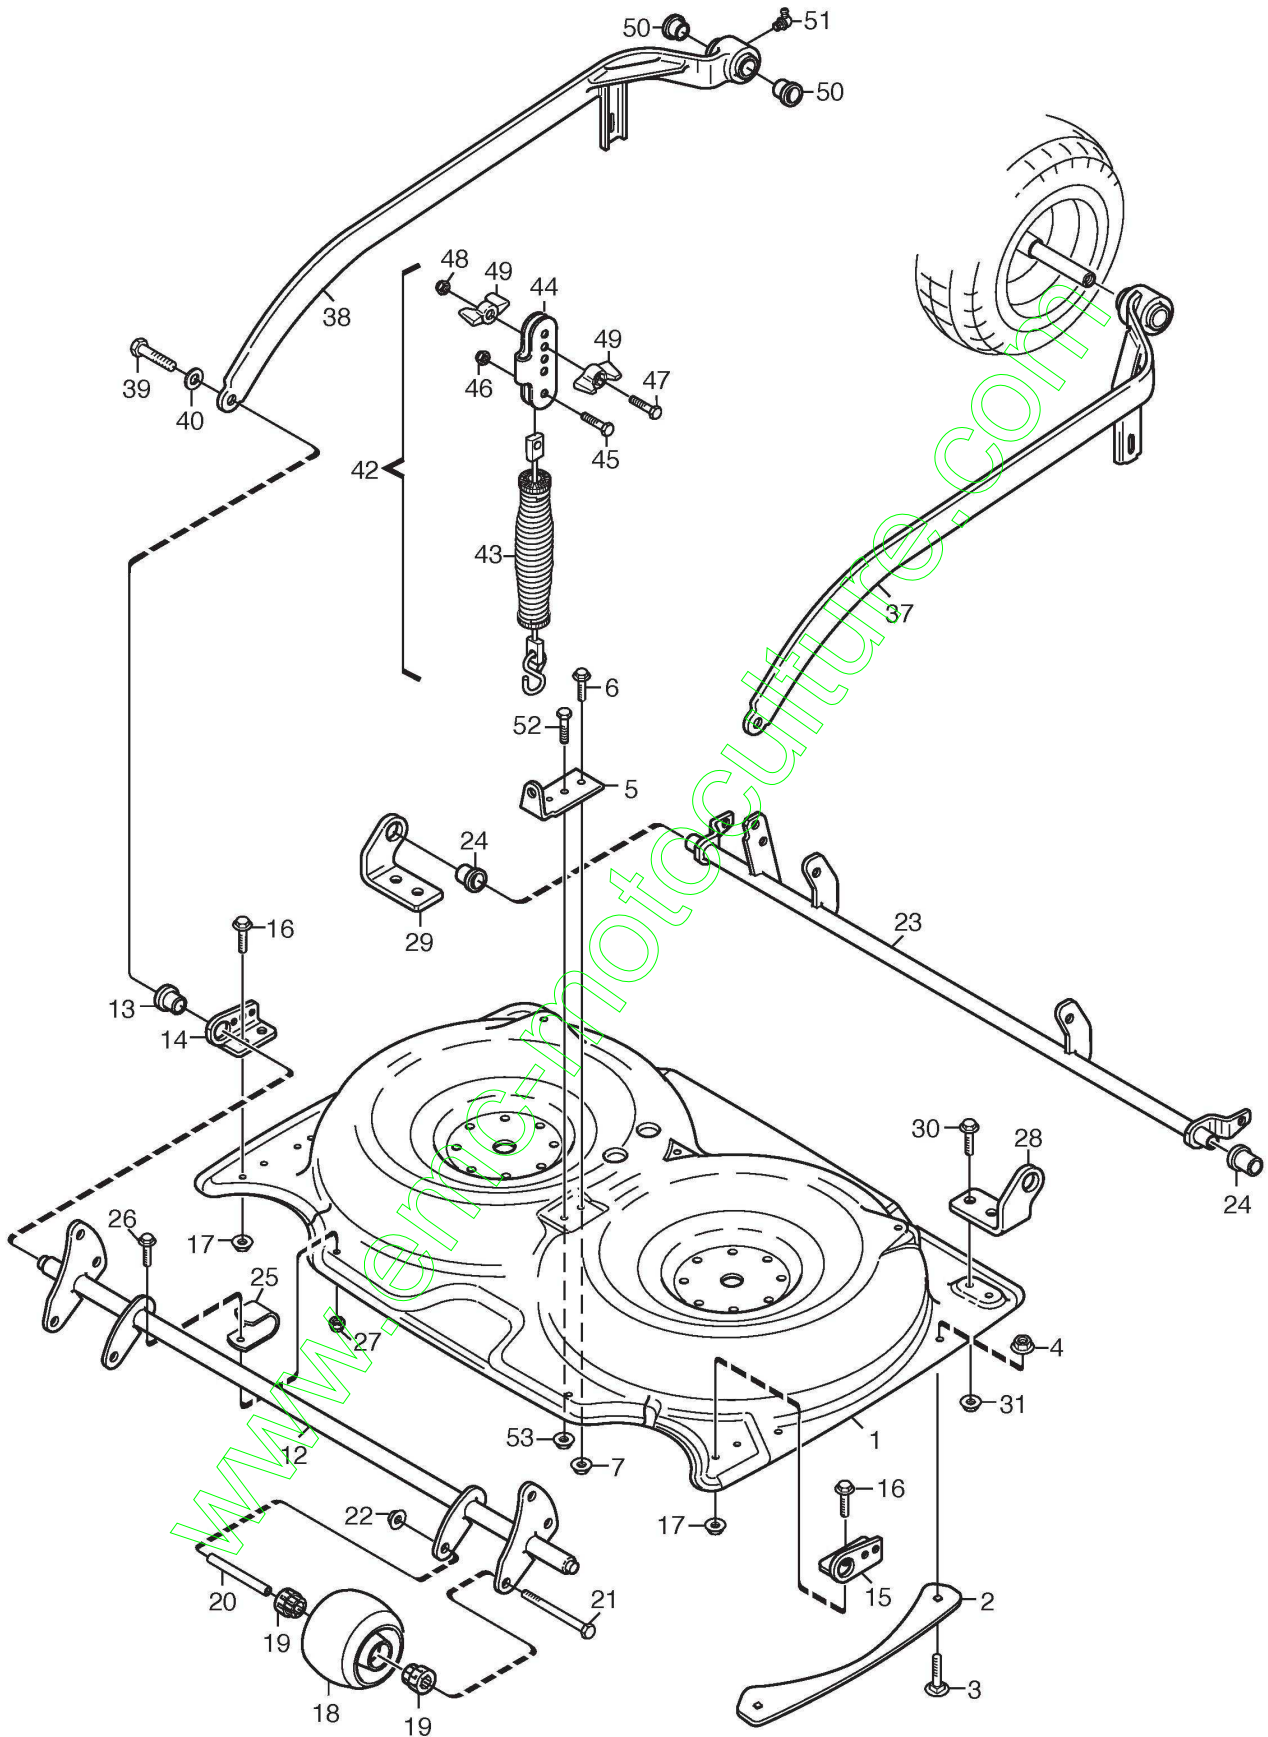

Châssis

Réf. N°	Q.té :	Code article	Description	Articles	De	Jusqu'à
1	1	1134-4888-01	Plateau De Coupe			
2	2	1134-4323-01	Guide Plate			
3	4	9897-0616-16	Vis			
4	4	9739-0631-22	Ecrou			
5	1	1134-4320-01	Etrier			
6	1	9959-0820-16	Vis			
7	1	9739-0831-22	Ecrou			
12	1	1134-4890-01	Axe Avant			
13	1	1134-9024-01	Coussinet	Sats 4 st/kit of 4		
14	1	1134-4292-01	Bearing Holder-Lh			
15	1	1134-4292-02	Bearing Support			
16	2	9959-0816-16	Vis			
17	2	9739-0831-22	Ecrou			
18	2	1134-4284-01	Roue			
19	4	1134-4319-01	Coussinet			
20	2	1134-4318-01	Axe Roues			
21	2	9997-0812-02	Vis			
22	2	9739-0831-22	Ecrou			
23	1	1134-4876-01	Rear Axle			
24	1	1134-9024-01	Coussinet	Sats 4 st/kit of 4		
25	2	1134-4689-01	Support			
26	2	9959-0616-16	Vis			
27	2	9747-0631-02	Ecrou Auto-Freinés			
28	1	1134-4533-01	Attachment-Lh			
28	1	1134-5180-01	Etrier Gauche			
29	1	1134-4533-02	Attachment-Rh			
29	1	1134-5180-02	Etrier Droit			
30	4	9959-0816-16	Vis			
31	4	9739-0831-22	Ecrou			
37	1	1134-4534-01	Tondeuse Arm, Gauche			
38	1	1134-4534-02	Tondeuse Arm, Droite			
39	2	9997-1016-16	Vis			
40	2	9699-0030-02	Rondelle			
42	1	1134-4805-01	Ressort	Inkl. pos 43 - 49		
43	1	1134-4574-02	Ressort			
44	1	1134-4577-01	Ressort			
45	1	9997-0825-16	Vis			
46	1	9747-0831-02	Ecrou Auto-Freinés			
47	1	9997-0835-12	Vis			
48	1	9747-0831-02	Ecrou Auto-Freinés			
49	2	1134-4481-01	Ecrou À Oreilles			
50	1	137038009/0	Douille			
51	2	9501-0502-00	Grease Joint			
52	1	9997-0620-16	Vis			
52	1	9997-0625-16	Vis			
53	1	9739-0631-22	Ecrou