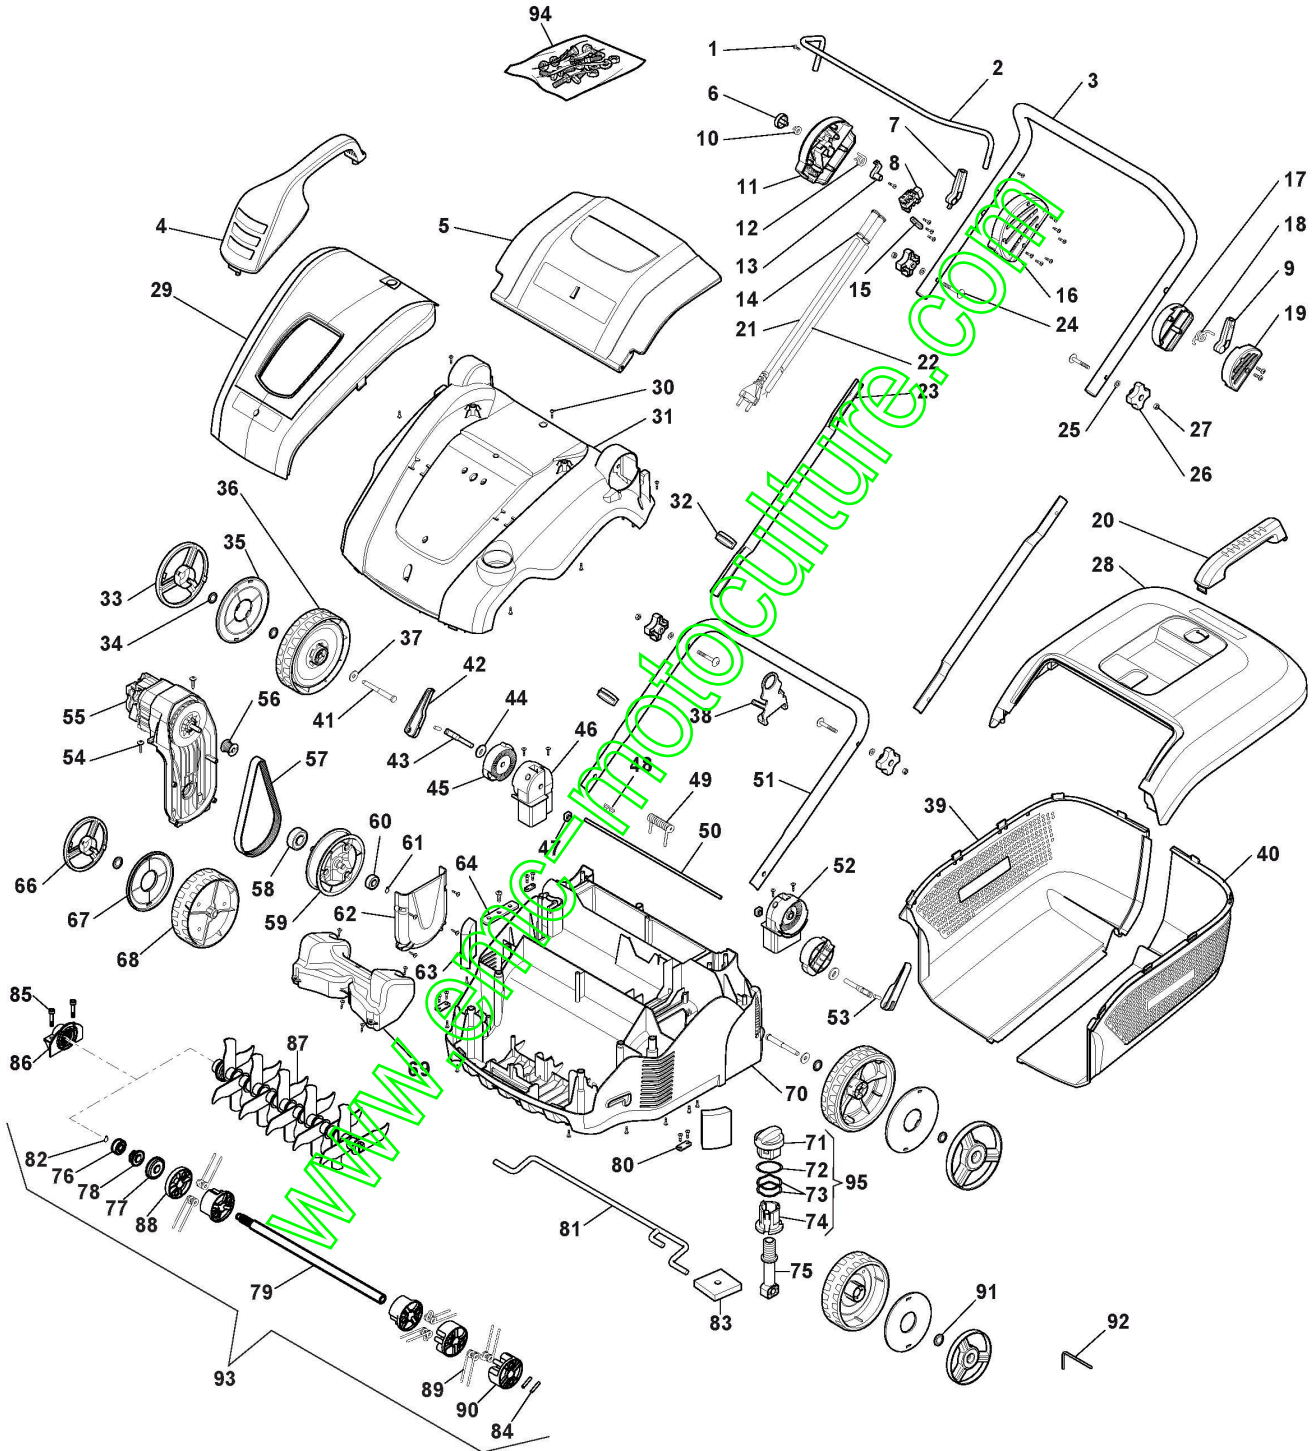

Scarifier

Réf. N°	Q.té :	Code article	Description	Articles	De	Jusqu'à
1	2	112726388/0	Vis			
2	1	118802917/0	Levier			
3	1	118802912/0	Mancheron, Partie Superieure			
4	1	118802951/0	Poignee, Gris			
5	1	118802946/0	Pare-Pierres			
6	1	118802653/0	Poussoir			
7	1	118802660/0	Bride Droit			
8	1	118802689/0	Interrupteur			
9	1	118802659/0	Bride Gauche			
10	1	118802716/0	Ressort			
11	1	118802658/0	Microinterrupteur Droite			
12	1	118802714/0	Ressort			
13	1	118802655/0	Levier Accélérateur			
14	1	118802663/0	Gaine Câbles			
15	1	118802656/0	Double line block			
16	1	118802657/0	Microinterrupteur Gauche			
17	1	118802662/0	Pivot, Droite			
18	1	118802715/0	Ressort			
19	1	118802661/0	Pivot, Gauche			
20	1	118802919/0	Poignée			
21	1	118802688/0	Cable			
22	1	118802687/0	Câble			
23	2	118802913/0	Mancheron			
24	4	112689500/0	Vis			
25	4	2312150	Rondelle			
26	4	118802898/0	Poignée			
27	4	112292100/0	Ecrou			
28	1	118802949/0	Sac, Partie Superieure			
29	1	118802950/0	Couvre Jaune			
30	44	6981149	Vis			
31	1	118802942/0	Couvre Gris			
32	2	118802664/0	Accrochage			
33	2	118802945/0	Couvre Moyeu			
34	6	118802908/0	Ring			
35	2	118802649/0	Protection Roue			
36	2	118802650/0	Roue Arrière			
37	2	122671651/0	Rondelle			
38	1	118802652/0	Crochet de câble			
39	1	118802947/0	Sac, Partie Inferieure D			
40	1	118802948/0	Sac, Partie Inferieure G			
41	2	118802697/0	Essieu arrière			
42	2	118802921/0	Poignée			
43	2	118802693/0	Vis			
44	2	118802700/0	Rondelle			
45	2	118802920/0	Handle Joint			
46	1	118802676/0	Siege Droite			
47	2	118804681/0	Ecrou			
48	2	118801615/0	Connecteur De Cable