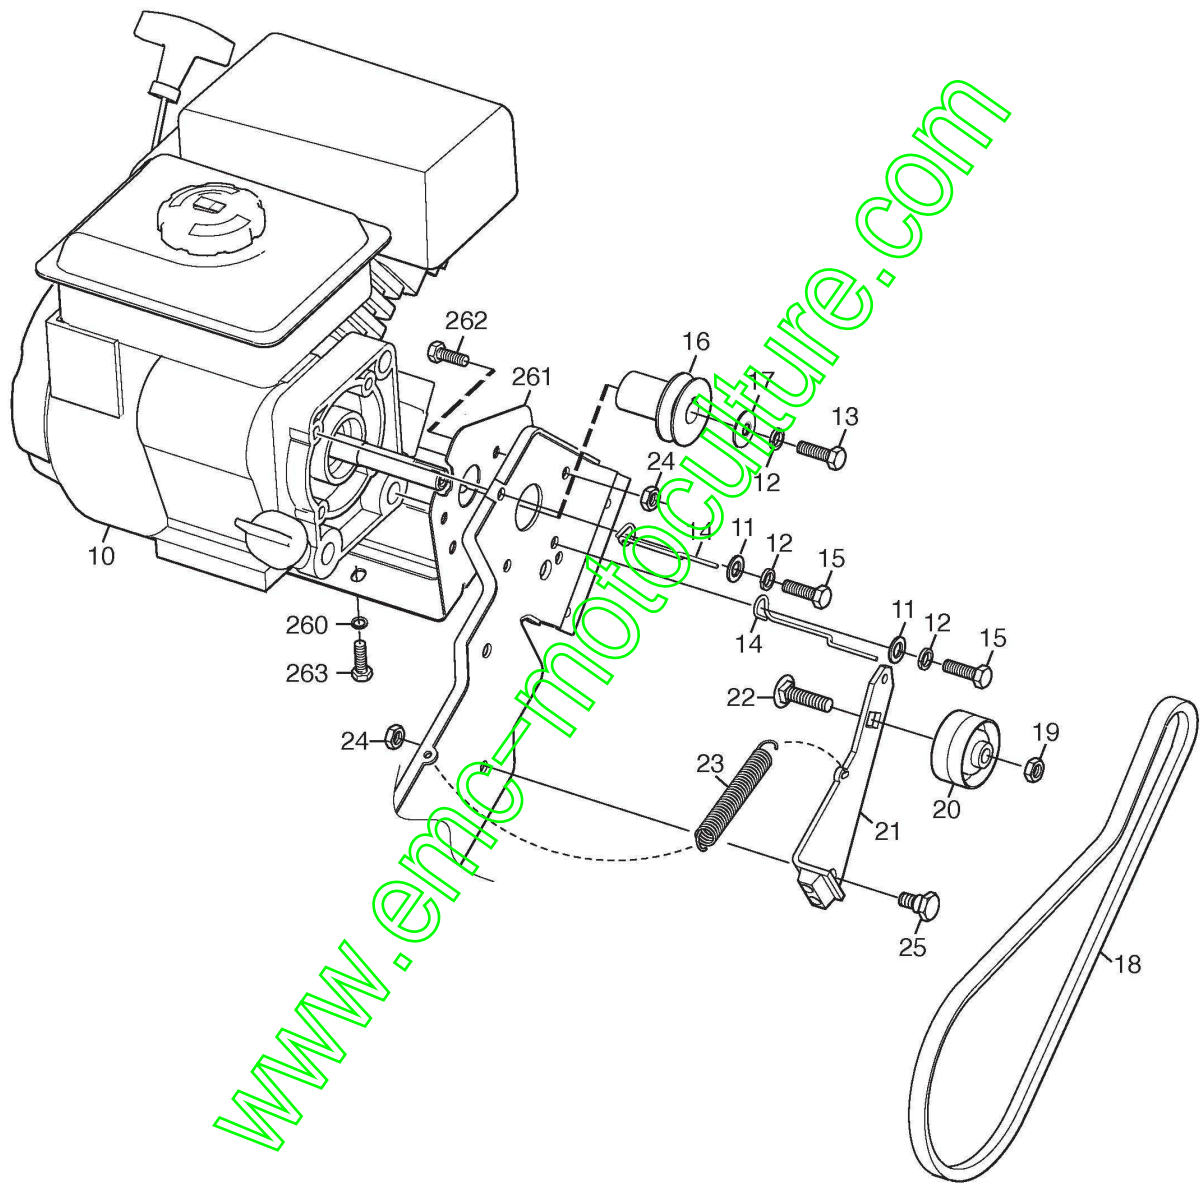

STIGA

SNOW HUNTER (2014)

18-2860-31

Spare parts list
Reservdelar
Repuestos
Ersatzteile
Pièces détachées
Reserve onderdelen
Catalogo ricambi

www.emc-motoculture.com

- Use ST. S.p.A. Genuine Spare Parts specified in the parts list for repair and/or replacement.
- The contents described in the parts list may change due to improvement.
- The drawings of the spare parts are only indicative And might Not represent the part in question exactly.
- The indications "right" - "left" - "front" - "rear" refer to the position of the operator when using the machine.
- When placing orders of parts for repair And/Or replacement, make sure that the illustrated parts list is the one applying to the machine's year of manufacture, as shown on the identification plate attached to the machine.

Moteur

Réf. N°	Q.té :	Code article	Description	Articles	De	Jusqu'à
10	1	1811-2887-01	Moteur			
11	2	1811-2888-01	Rondelle			
12	3	1811-2889-01	Rondelle			
13	1	1811-2890-01	Vis			
14	2	1811-2891-01	Guide Curroire			
15	1	1811-2892-01	Boulon			
16	1	1811-2893-01	Moteur Poulie			
17	1	1811-2894-01	Vis			
18	1	1811-2895-01	Courroie			
19	1	1811-2896-01	Ecrou			
20	1	1811-2897-01	Roulement À Billes			
21	1	1811-2898-01	Levier			
22	1	1811-2899-01	Vis			
23	1	1811-2900-01	Ressort			
24	3	1811-2901-01	Ecrou			
25	1	1811-2902-01	Boulon			
260	1	1811-2903-01	Rondelle			
261	1	1811-2904-01	Moteur Support			
262	2	112800815/0	Vis		From 01-Septem ber-2015	To
262	2	9959-0816-16	Vis			
263	2	9959-0820-16	Vis			