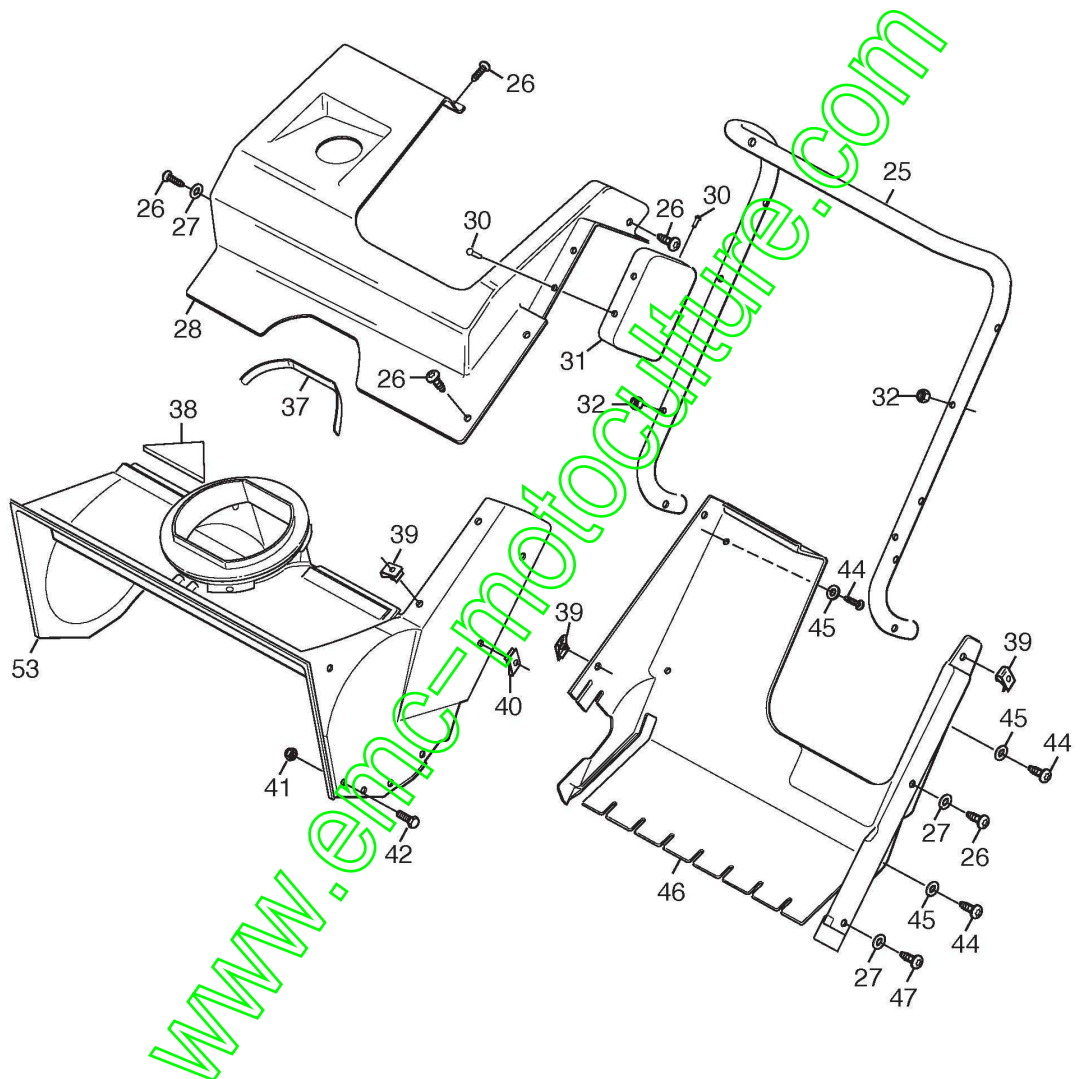

Frame

Réf. N°	Q.té :	Code article	Description	Articles	De	Jusqu'à
25	1	1811-2905-01	Mancheron Inferiure			
26	9	1811-2906-01	Vis			
27	9	1811-2907-01	Rondelle			
28	1	1811-2908-01	Cover			
30	3	1811-2909-01	Rivet			
31	1	1811-2910-01	Cover			
32	4	1811-2911-01	Ecrou			
37	1	1811-2912-01	Seal Strip			
38	2	1811-2913-01	Garniture			
39	5	1811-2914-01	Clips			
40	1	1811-2915-01	Clips			
41	6	112154510/0	Ecrou		From	
41	6	9747-0631-02	Ecrou Auto-Freinés			To
42	6	9997-0512-16	Vis			31-August-2014
44	4	1811-2916-01	Vis			
45	4	1811-2917-01	Rondelle			
46	1	1811-2918-01	Cover			
47	1	1811-2919-01	Vis			To
47	1	9931-3516-16	Vis		From	
53	1	1811-2923-01	Auger Housing		01-September-2014	
93	1	1811-2905-01	Mancheron Inferiure			

www.emc-motoculture.com