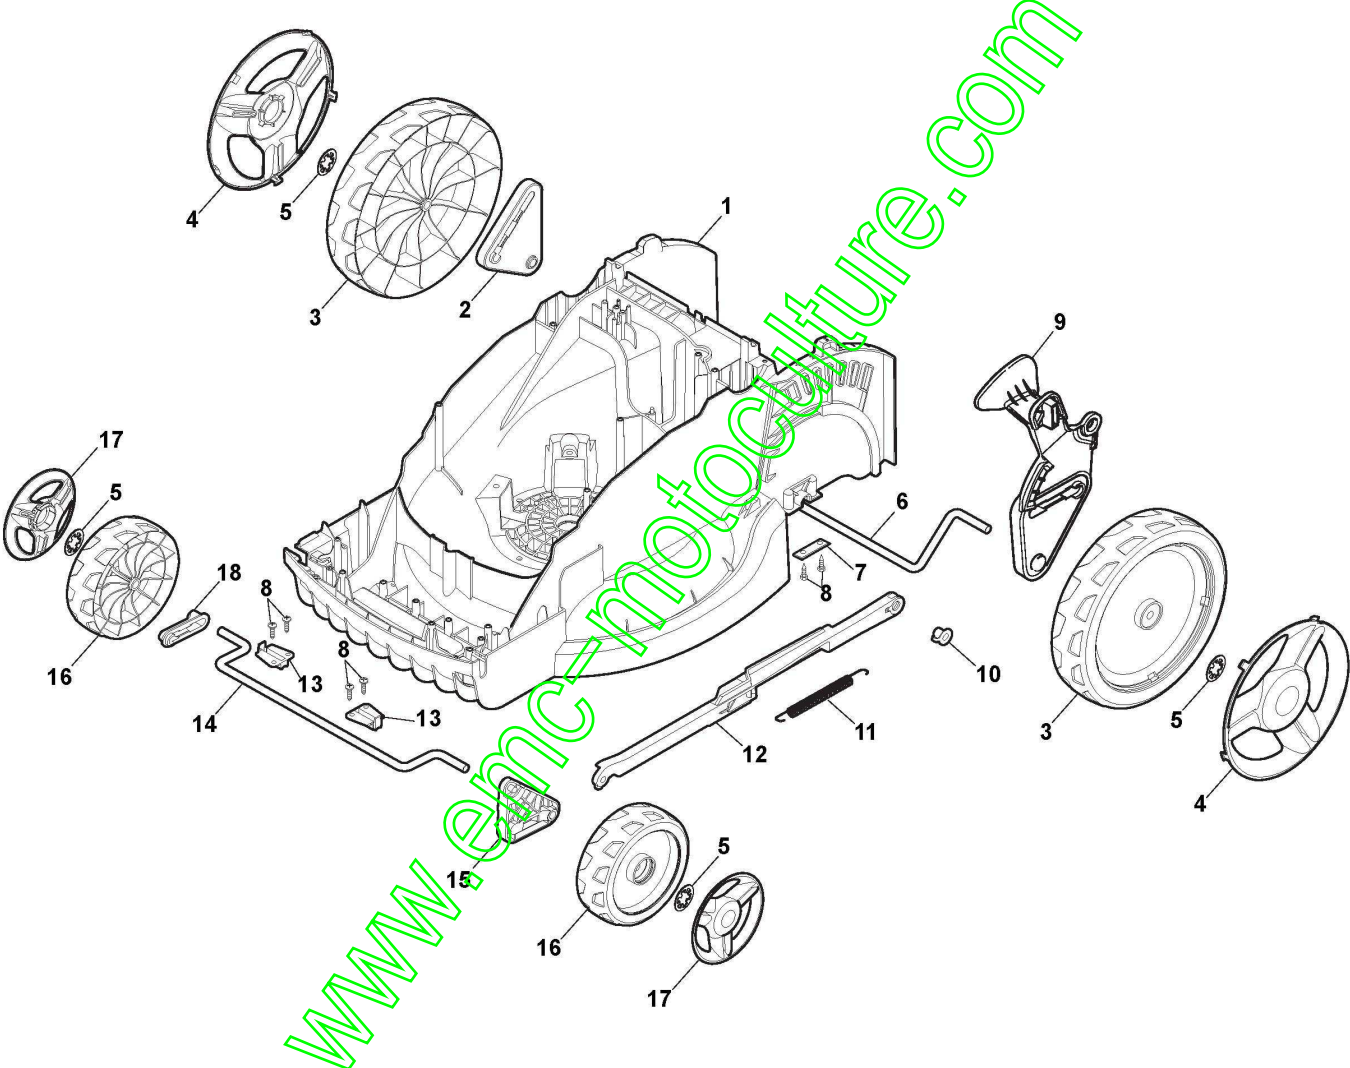

STIGA

SLM 536 AE (2020)

294346068/ST1

Spare parts list
Reservdelar
Repuestos
Ersatzteile
Pièces détachées
Reserve onderdelen
Catalogo ricambi

www.emc-motoculture.com

- Use ST. S.p.A. Genuine Spare Parts specified in the parts list for repair and/or replacement.
- The contents described in the parts list may change due to improvement.
- The drawings of the spare parts are only indicative And might Not represent the part in question exactly.
- The indications "right" - "left" - "front" - "rear" refer to the position of the operator when using the machine.
- When placing orders of parts for repair And/Or replacement, make sure that the illustrated parts list is the one applying to the machine's year of manufacture, as shown on the identification plate attached to the machine.

Châssis, Roues et Reglage Hauteur

Réf. N°	Q.té :	Code article	Description	Articles	De	Jusqu'à
1	1	322066782/0	Châssis Gris STIGA			
2	1	322785448/0	Support Roue			
3	2	322686107/0	Roue			
4	2	322110827/0	Couvre-Moyeu Gris			
5	4	112604903/0	Rondelle			
6	1	122033422/0	Axe Roues			
7	2	322545142/0	Plaquette			
8	8	112728714/0	Vis			
9	1	322785430/0	Levier, Reglage Hauteur			
10	1	322524354/0	Pivot			
11	1	122450425/0	Ressort			
12	1	322869689/0	Tige Commande Reglage Hauteur			
13	2	322785415/0	Plaquette			
14	1	122033422/0	Axe Roues			
15	1	322785437/0	Support Roue			
16	2	322686106/0	Roue			
17	2	322110826/0	Couvre-Moyeu Gris			
18	1	322785447/0	Support Roue			

www.emc-motoculture.com

Moteur/Lame De Coupe

Réf. N°	Q.té :	Code article	Description	Articles	De	Jusqu'à
1	1	112793312/0	Vis			
2	1	122671651/0	Rondelle			
3	1	112508122/0	Rondelle			
4	1	181004465/0	Lame			
5	8	112728699/0	Vis			
6	1	322207230/0	Flansch			
7	1	118563519/0	Moteur Électrique			
8	1	118206013/0	Ens. PCB			
9	1	112728714/0	Vis			