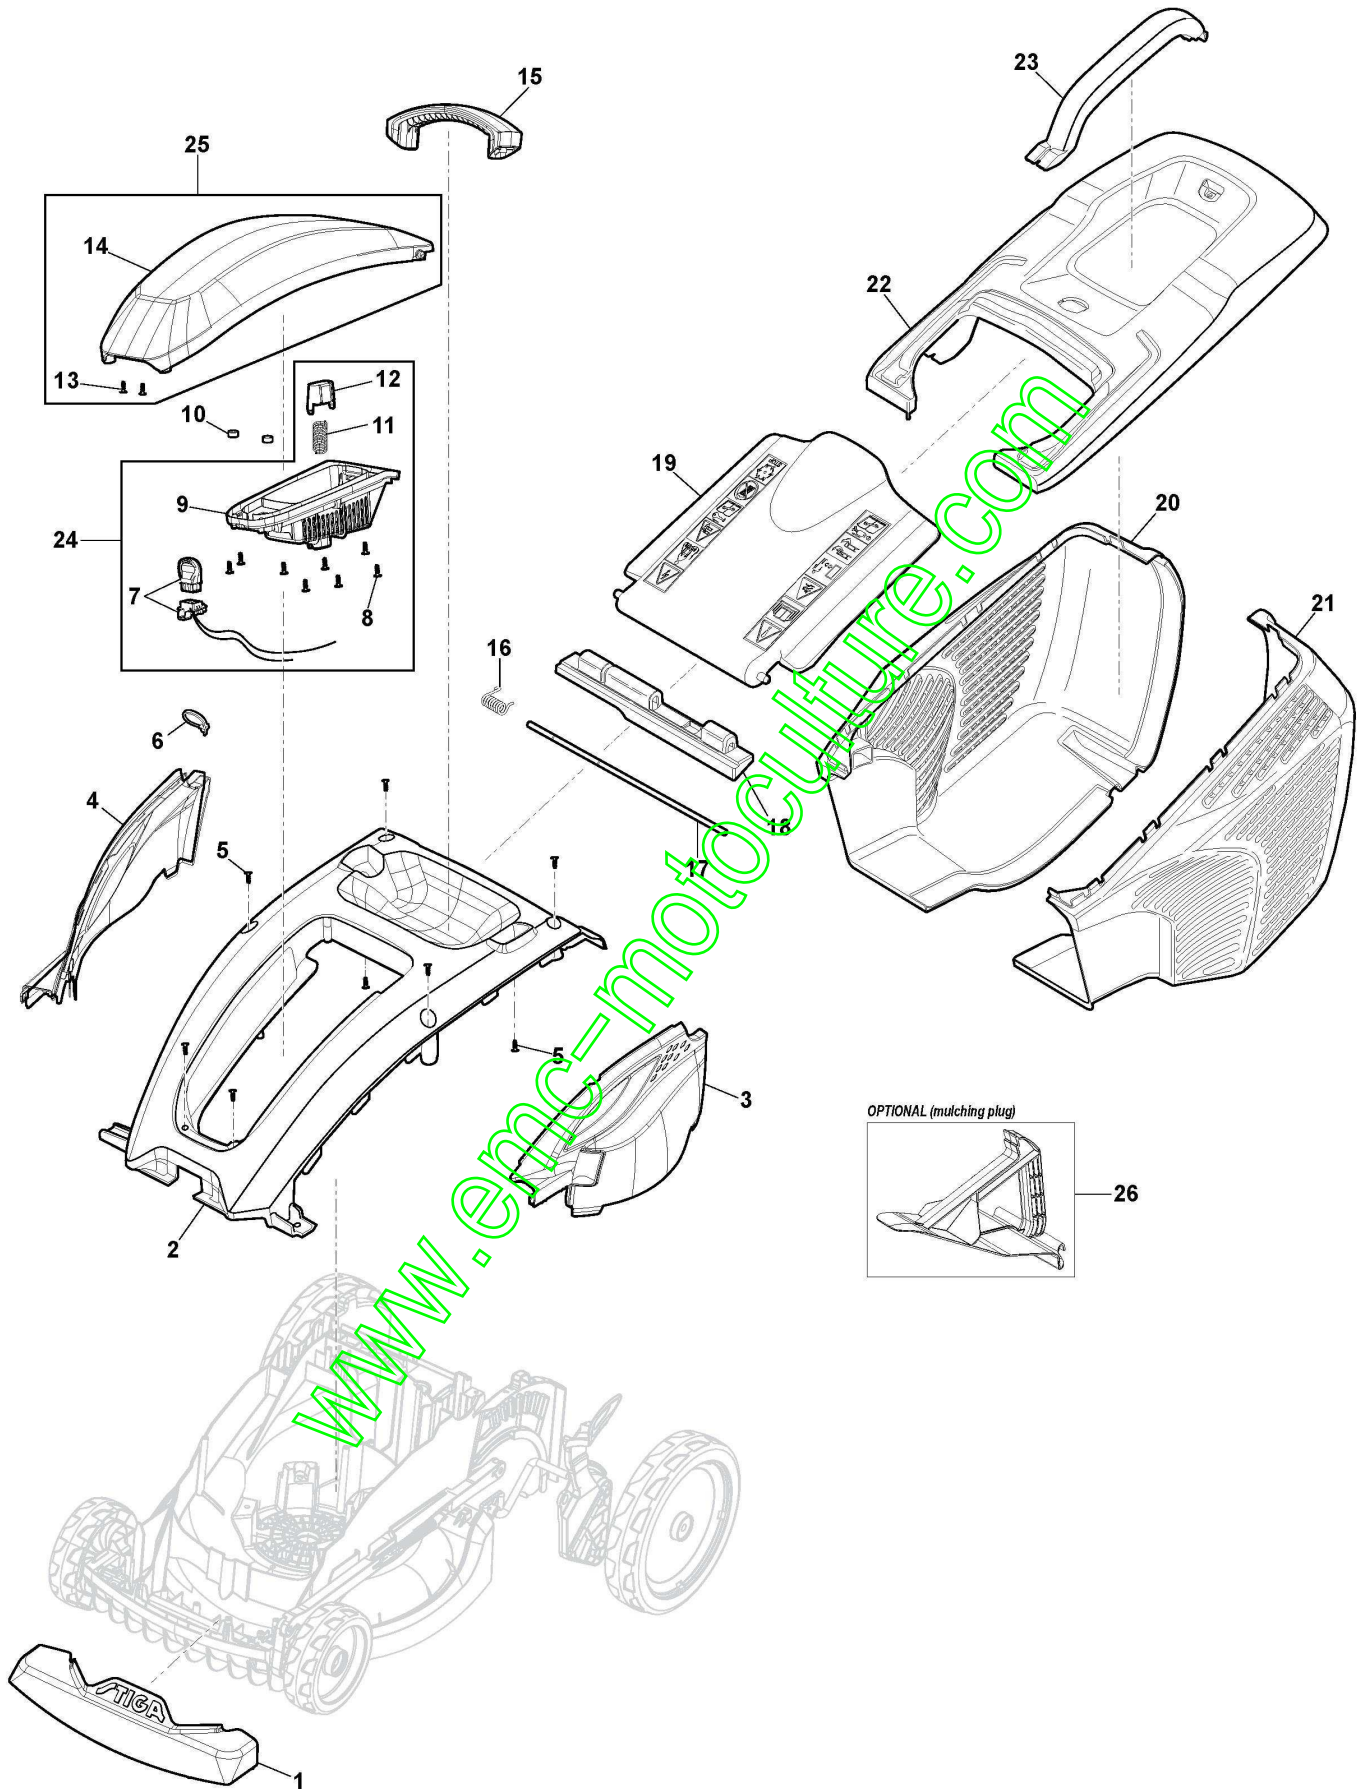

Carrosserie

Réf. N°	Q.té :	Code article	Description	Articles	De	Jusqu'à
1	1	322226305/0	Couvercle Avant Gris			
2	1	322055651/0	Couvre Jaune			
3	1	322110830/0	Capot latéral gauche, Gris			
4	1	322110829/0	Capot latéral droit, Gris			
5	8	112728714/0	Vis			
6	1	133320022/0	Fastpoint Clamp			
7	1	118210030/0	Ens. Clé de sécurité			
8	8	112728696/0	Vis			
9	1	322722863/0	Boîtier de la Batterie			
10	2	118551525/0	Aimant			
11	1	1134-3262-01	Ressort			
12	1	322602041/0	Bouton de libération de la Batterie			
13	1	112728696/0	Vis			
14	1	322055650/0	Couvercle de Batterie			
15	1	322393719/0	Poignée			
16	1	122450250/0	Ressort			
17	1	122512603/0	Pivot			
18	1	322600287/0	Support			
19	1	322600299/0	Protection Sortie			
20	1	322486392/0	Korb, R Unterteil			
21	1	322486391/0	Korb, L Unterteil			
22	1	322486360/0	Korb, Oberteil			
23	1	322393718/0	Poignée			
24	1	381002081/0	Ens. Boîtier de la Batterie			
25	1	381002080/0	Ens. Couvercle de Batterie			
26	1	322140241/0	Gummistopfen Mulching	Optional		

www.emc-motoculture.com