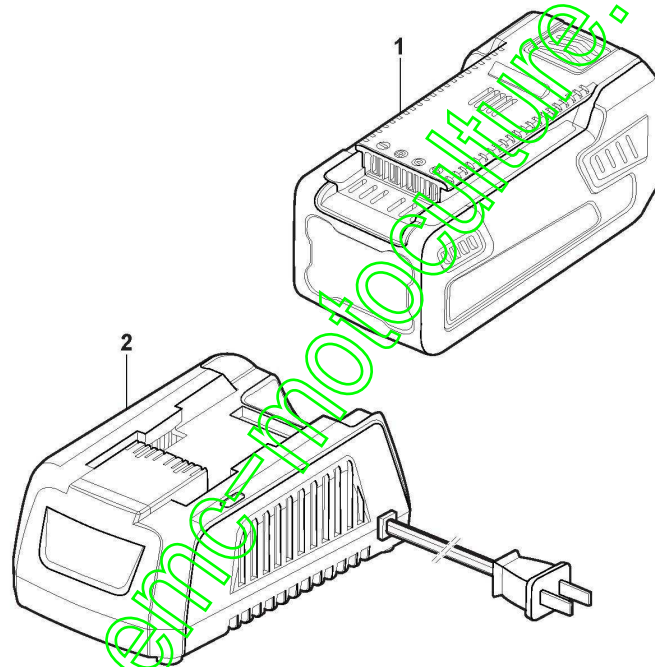

Please Note: These images are for illustrative purposes only.
For more info see descriptions.

Batterie

éf. N°	Q.té :	ode article	Descrip ion	Articles	De	Jusqu'à
1	1	27 482518/S15	Batterie 48V - 2.5Ah	Stiga vers.		
1	1	27 485018/S15	Batterie 48V - 5Ah	Stiga vers.		
2	1	27 48 028/S15	48V Chargeur - EU prise	Stiga vers.		
2	1	27 48 128/S16	48V Chargeur Rapide - EU prise	Stiga vers.		

www.emc-motoculture.com