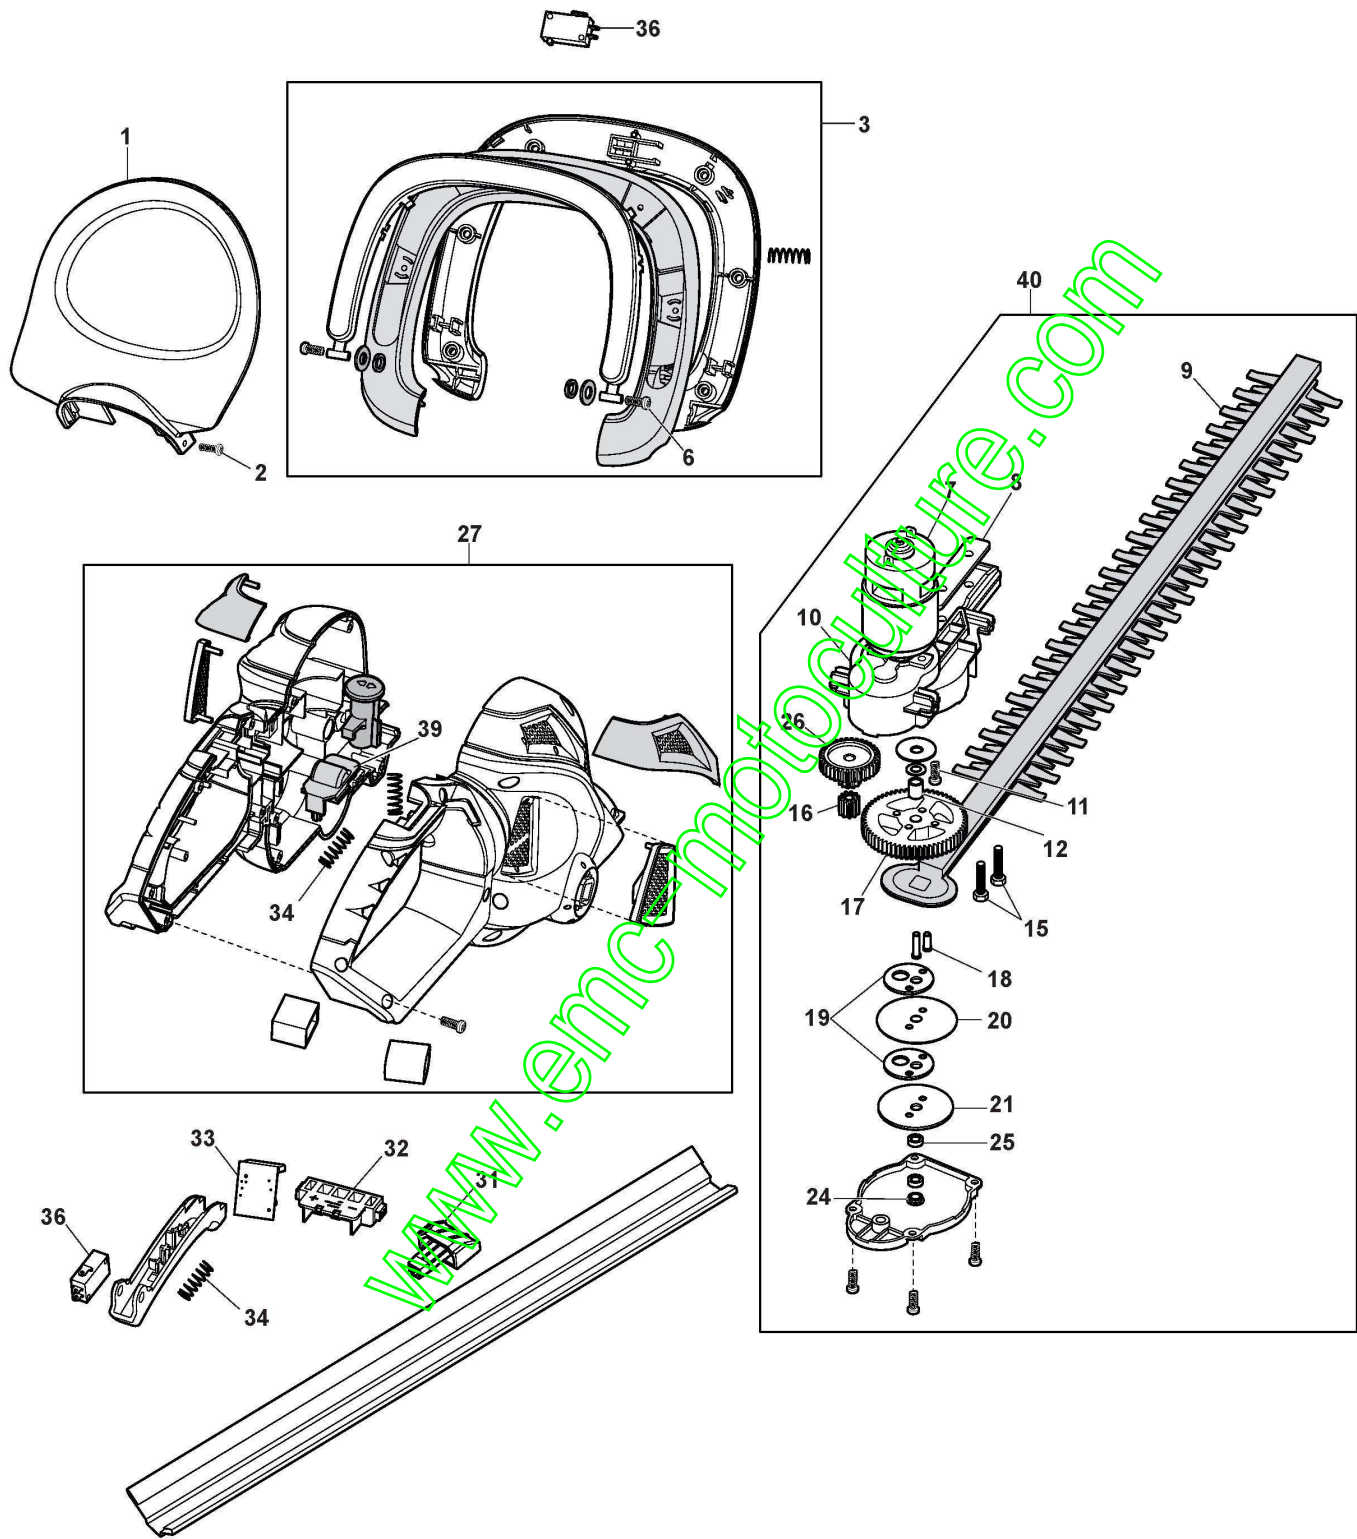

TIGA

HT 4 AE (20 9)

273560108/ST1

Spare parts list
Reservdelar
Repuesto
Ersatzteile
Pièces détachée
Reserve onderdelen
Catalogo ricambi

www.emc-motoculture.com

- Use ST. S.p.A. Genuine Spare Parts specified in the parts list for repair and/or replacement.
- The contents described in the parts list may change due to improvement.
- The drawings of the spare parts are only indicative And might Not represent the part in question exactly.
- The indications "right" - "left" - "front" - "rear" refer to the position of the operator when using the machine.
- When placing orders of parts for repair And/Or replacement, make sure that the illustrated parts list is the one applying to the machine's year of manufacture, as shown on the identification plate attached to the machine.

Taille Haies Batterie

éf. N°	Q.té :	ode article	Descrip ion	Articles	De	Jusqu'à
1	1	11880 354/0	Protection			
2	2	112727810/0	Vis			
3	1	118810707/0	Poignee Avant			
6	2	112728525/0	Vis			
7	1	11880 333/0	Moteur			
8	1	11880 281/0	Etrier			
9	1	11880 391/0	Ens. Lame			
10	1	11880 317/0	Groupe Traction			
11	2	11880 244/0	Vis			
12	1	11880 257/0	Douille			
15	2	112789100/0	Vis			
16	1	11880 296/0	Pignon			
17	1	11880 292/0	Engrenage			
18	2	11880 251/0	Pivot			
19	2	11880 358/0	Patin			
20	1	11880 278/0	Plaquette			
21	1	11880 280/0	Pad			
24	1	11880 295/0	Manche			
25	1	11880 253/0	Manche			
26	1	11880 402/0	Engrenage			
27	1	11880 385/0	Carter			
31	1	11880 414/0	Bouchon			
32	1	11880 304/0	bloc de serrage			
33	1	11880 469/0	PCB components			
34	2	11880 228/0	Ressort			
36	1	11880 472/0	Microinterrupteur			
39	1	118810708/0	Bouton			
40	1	118810770/0	Ens Moteur et Lame			