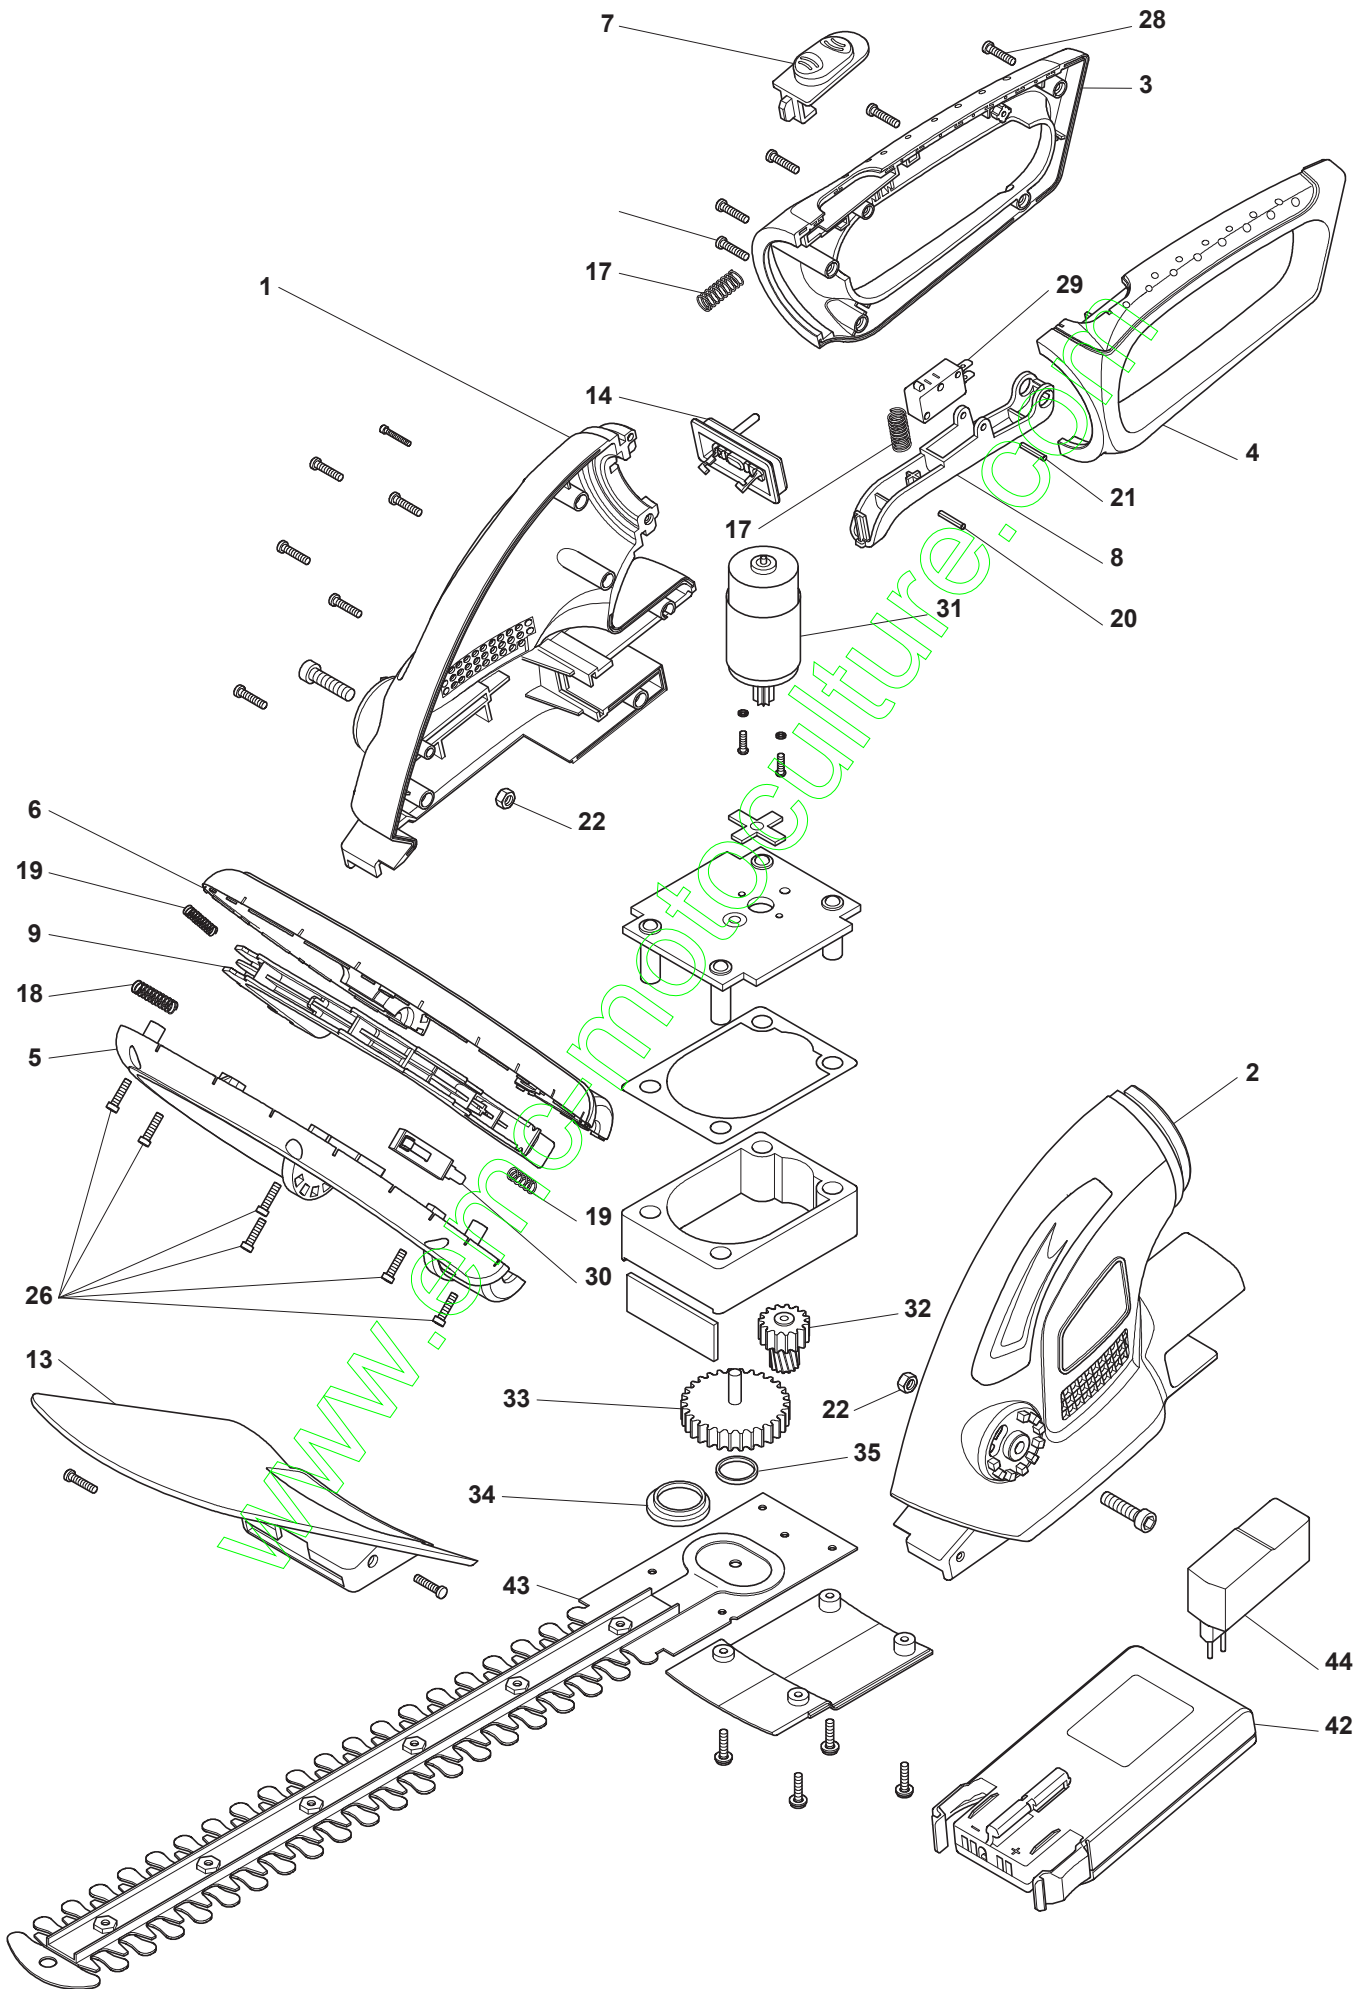

SHT 4620 A

SHT 4620 A

Pos. Fig.	Antal Quantity	Art No Part No	Benämning	Description	Anmärkning Notes
1	1	118800596/0	Växelhus-hö, gul	Right Housing, Yellow	
2	1	118800597/0	Växelhus-vä, gul	Left Housing, Yellow	
3	1	118800598/0	Handtag-hö	Right Handgrip	
4	1	118800599/0	Handtag-vä	Left Handgrip	
5	1	118800600/0	Handtag-främre	Front Handle Housing	
6	1	118800601/0	Kåpstöd	Front Handle Housing Support	
7	1	118800602/0	Knopp	Knob	
8	1	118800603/0	Strömställaren spak	Switch Lever	
9	1	118800604/0	Handtag-främre spak	Front Handle Lever	
13	1	118800605/0	Skydd	Guard	
14	1	118800606/0	Stöd	Support	
17	2	118800608/0	Fjäder	Spring	
18	1	118800609/0	Fjäder	Spring	
19	2	118800610/0	Fjäder	Spring	
20	1	118800611/0	Fjäder	Spring	
21	1	118800612/0	Fjäder	Spring	
29	1	118800613/0	Brytare	Switch	
30	1	118800614/0	Brytare	Switch	
31	1	118800615/0	Elmotor	Motor	
32	1	118800616/0	Drev	Pinion	
33	1	118800617/0	Kugghjul	Sprocket	
34	1	118801500/0	Bricka	Washer	
35	1	118801501/0	Bricka	Washer	
42	1	1911-9128-01	Batteri	Battery	
43	1	118800618/0	Kniv	Blades	
44	1	1911-9129-01	Batteriladdare	Battery Charger	

www.emc-motoculture.com