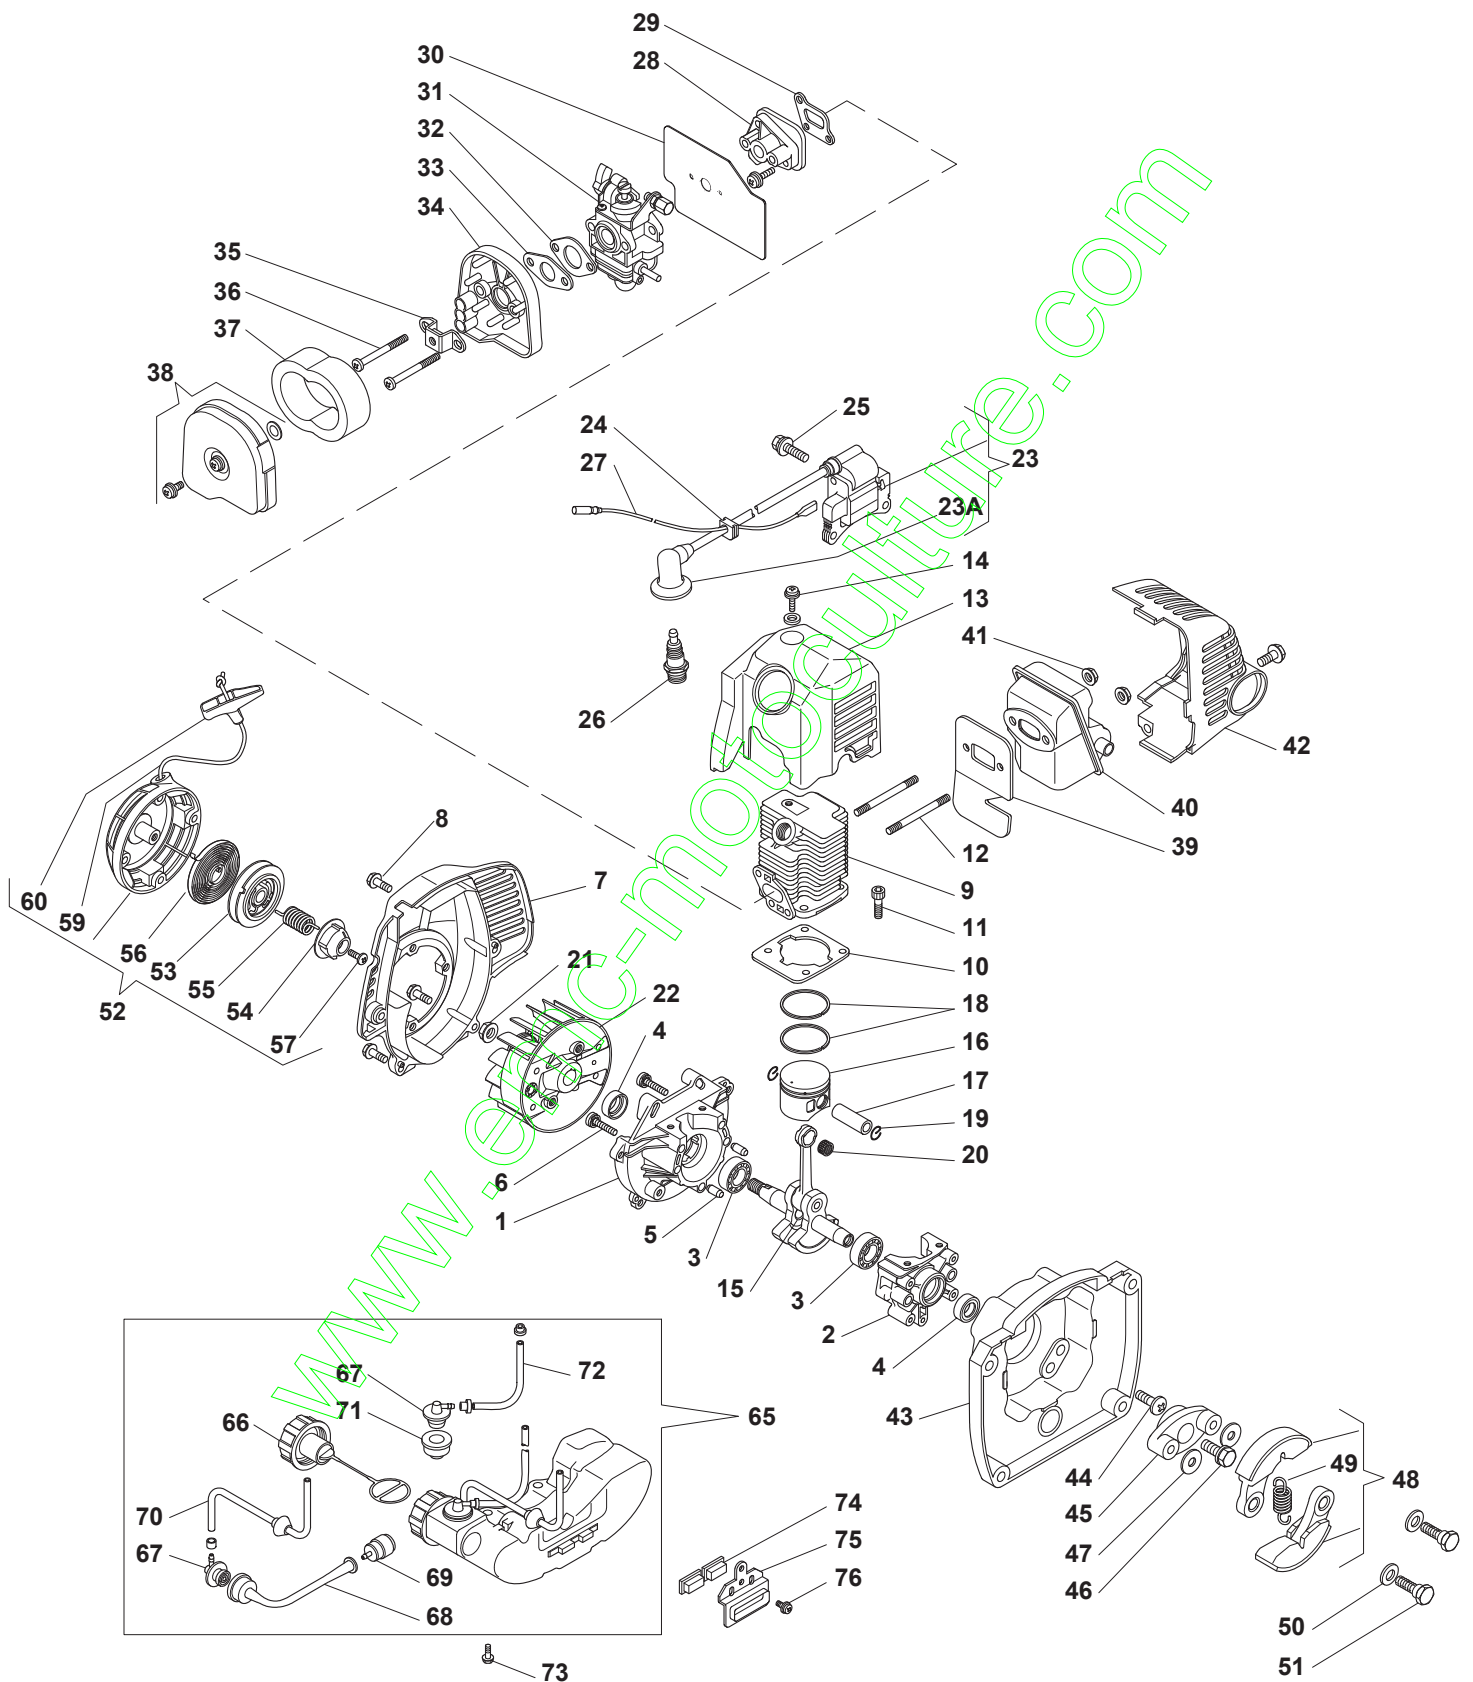

THIS INFORMATION IS NOT INTENDED FOR SALE OR RESALE, AND THIS NOTICE MUST REMAIN ON ALL COPIES.

| Pos. Fig. | Antal Quantity | Art No Part No | Benämning | Description | Anmärkning Notes |
|-----------|----------------|----------------|------------------|-------------------------|------------------|
| 1 | 1 | 123685014/0 | Vevhus | Crank Case | |
| 2 | 1 | 123685015/0 | Vevhus | Crank Case | |
| 3 | 2 | 114215220/0 | Kullager | Bearing | |
| 4 | 2 | 119035160/0 | Tätningssring | Seal Ring | |
| 5 | 2 | 123753002/0 | Centrerstift | Centring Pin | |
| 6 | 3 | 123878066/0 | Skruv | Screw | |
| 7 | 1 | 123107505/0 | Kåpa | Engine Cover Yellow | |
| 8 | 4 | 123878095/0 | Skruv | Screw | |
| 9 | 1 | 123071022/0 | Cylinder | Cylinder | |
| 10 | 1 | 123280069/0 | Cylinderkåpa | Cylinder Gasket | |
| 11 | 4 | 123878096/0 | Skruv | Screw | |
| 12 | 1 | 123106032/0 | Cylinderkåpa-gul | Engine Cover Yellow | |
| 12 | 2 | 123878061/0 | Stud Skruv | Double-Screw Bolt | |
| 14 | 1 | 123878097/0 | Skruv | Screw | |
| 15 | 1 | 123020031/0 | Vevaxel | Crankshaft | |
| 16 | 1 | 123590013/0 | Kolv | Piston | |
| 17 | 1 | 123760001/0 | Kolvbult | Piston Pin | |
| 18 | 2 | 123204015/0 | Kolvring | Piston Ring | |
| 19 | 2 | 123202002/0 | Låsring | Washer, Piston Pin | |
| 20 | 1 | 123235003/0 | Nållager | Needle Bearing | |
| 21 | 1 | 123120005/0 | Mutter | Nut | |
| 22 | 1 | 123880013/0 | Svånghjul | Flywheel Ass.Y | |
| 23A | 1 | 123053002/0 | Tändstiftshatt | Spark Plug Cover | |
| 23 | 1 | 183044002/0 | Elektronikspole | Ignition Ass.Y | |
| 24 | 1 | 123275029/0 | Hylsa | Grommet | |
| 25 | 2 | 123878064/0 | Skruv | Screw | |
| 26 | 1 | 3210024 | Tändstift | Spark Plug | |
| 27 | 1 | 123065044/0 | Jordkabel | Earth Cable | |
| 28 | 1 | 123073517/0 | Insugningsrör | Intake Manifold | |
| 29 | 1 | 123280070/0 | Packning | Intake Manif-Gasket | |
| 30 | 1 | 123280071/0 | Packning | Intake-Carb Gasket | |
| 31 | 1 | 123054035/0 | Förgasare | Carburettor | |
| 32 | 1 | 123208413/0 | Distans | Spacer | |
| 33 | 1 | 123280072/0 | Tätningssring | Gasket | |
| 34 | 1 | 123040004/0 | Luftfilterstöd | Air Cleaner Base | |
| 35 | 1 | 123208414/0 | Deflektor | Steam | |
| 36 | 2 | 123878098/0 | Skruv | Screw | |
| 37 | 1 | 123220016/0 | Luftfilter | Air Filter | |
| 38 | 1 | 183090014/0 | Luftfilterlock | Filter Cover | |
| 39 | 1 | 123280073/0 | Tätningssring | Gasket | |
| 40 | 1 | 183740019/0 | Ljuddämpare | Muffler | |
| 41 | 2 | 123120011/0 | Mutter | Nut | |
| 42 | 1 | 123600076/0 | Ljuddämparskydd | Muffler Shield, Yellow | |
| 43 | 1 | 123208416/0 | Fläns | Flange | |
| 44 | 4 | 123878099/0 | Skruv | Screw | |
| 45 | 1 | 123445264/0 | Ledplåt | Clutch-Mass Guide Plate | |
| 46 | 1 | 123878100/0 | Skruv | Screw | |
| 47 | 2 | 123657015/0 | Bricka | Washer | |
| 48 | 1 | 183215009/0 | Koppling kpl | Clutch Ass.Y | |
| 49 | 1 | 123430600/0 | Fjäder | Spring | |
| 50 | 2 | 123657016/0 | Bricka | Washer | |
| 51 | 2 | 123878101/0 | Skruv | Screw | |
| 52 | 1 | 183058039/0 | Start kpl | Starter Ass.Y | |
| 53 | 1 | 123604012/0 | Linhjul | Starter Pulley | |
| 54 | 1 | 123445265/0 | Plåt | Plate | |
| 55 | 1 | 123430601/0 | Fjäder | Spring | |
| 56 | 1 | 123430602/0 | Startfjäder | Spring | |
| 57 | 1 | 123878102/0 | Skruv | Screw | |
| 59 | 1 | 123234006/0 | Startsnöre | Starter Cord | |
| 60 | 1 | 123300007/0 | Starthandtag | Starter Handle | |
| 65 | 1 | 183733008/0 | Bränsletank kpl | Kit Fuel Tank | |
| 66 | 1 | 183790008/0 | Tanklock | Fuel Cap Ass.Y | |
| 67 | 2 | 123650006/0 | Gummihylsa | Grommet | |
| 68 | 1 | 123867025/0 | Rör | Fuel Line | |
| 69 | 1 | 183520004/0 | Bränslefilter | Intake Filter | |
| 70 | 1 | 123867026/0 | Braänsleslang | Tube | |