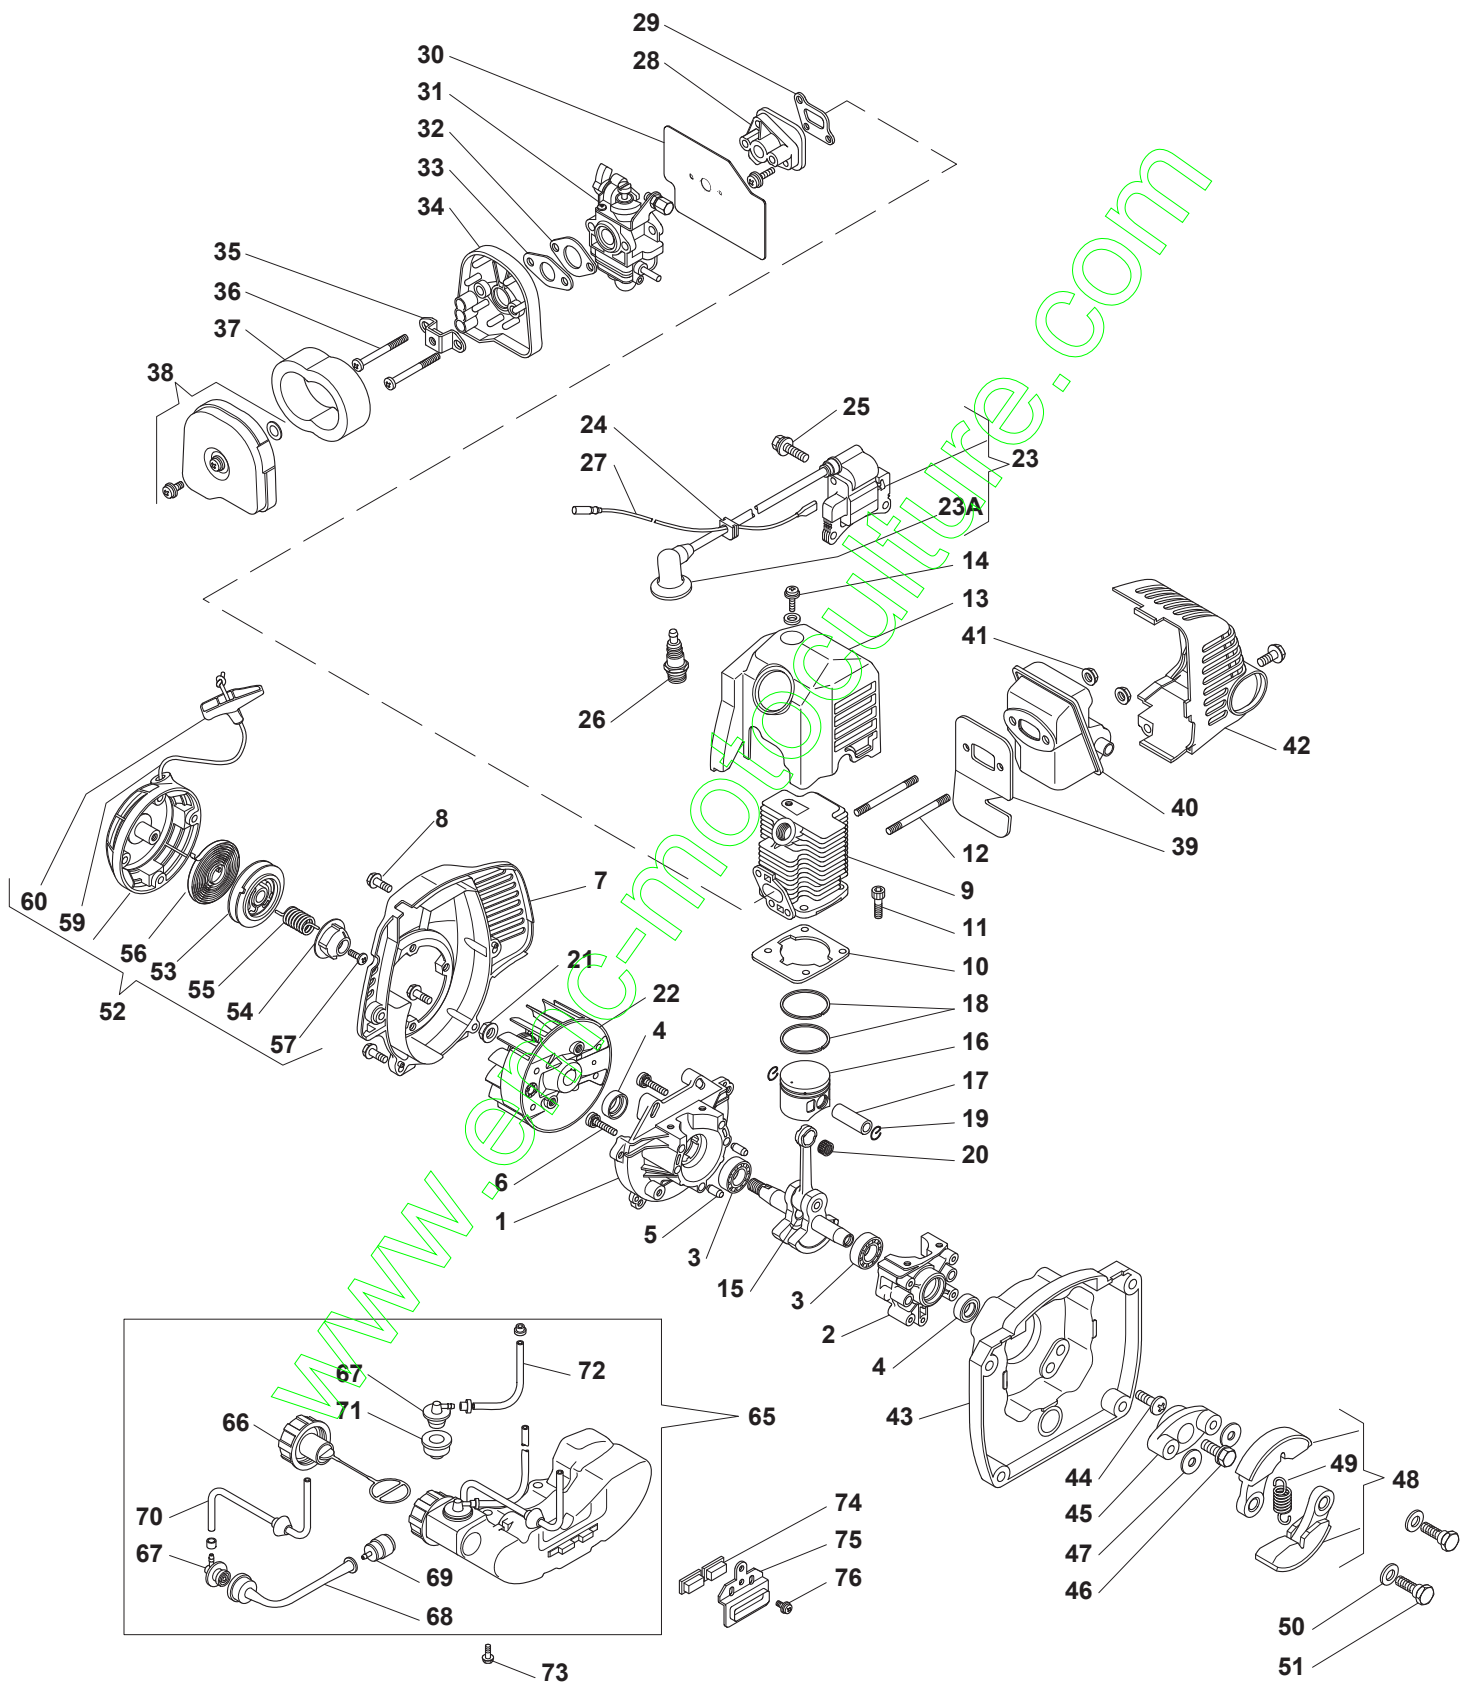

Pos. Fig.	Antal Quantity	Art No Part No	Benämning	Description	Anmärkning Notes
1	1	123685014/0	Vevhus	Crank Case	
2	1	123685015/0	Vevhus	Crank Case	
3	2	114215220/0	Kullager	Bearing	
4	2	119035160/0	Tätningssring	Seal Ring	
5	2	123753002/0	Centrerstift	Centring Pin	
6	3	123878066/0	Skruv	Screw	
7	1	123107505/0	Kåpa	Engine Cover Yellow	
8	4	123878095/0	Skruv	Screw	
9	1	123071022/0	Cylinder	Cylinder	
10	1	123280069/0	Cylinderkåpa	Cylinder Gasket	
11	4	123878096/0	Skruv	Screw	
12	1	123106032/0	Cylinderkåpa-gul	Engine Cover Yellow	
12	2	123878061/0	Stud Skruv	Double-Screw Bolt	
14	1	123878097/0	Skruv	Screw	
15	1	123020031/0	Vevaxel	Crankshaft	
16	1	123590013/0	Kolv	Piston	
17	1	123760001/0	Kolvbult	Piston Pin	
18	2	123204015/0	Kolvring	Piston Ring	
19	2	123202002/0	Låsring	Washer, Piston Pin	
20	1	123235003/0	Nållager	Needle Bearing	
21	1	123120005/0	Mutter	Nut	
22	1	123880013/0	Svånghjul	Flywheel Ass.Y	
23A	1	123053002/0	Tändstiftshatt	Spark Plug Cover	
23	1	183044002/0	Elektronikspole	Ignition Ass.Y	
24	1	123275029/0	Hylsa	Grommet	
25	2	123878064/0	Skruv	Screw	
26	1	3210024	Tändstift	Spark Plug	
27	1	123065044/0	Jordkabel	Earth Cable	
28	1	123073517/0	Insugningsrör	Intake Manifold	
29	1	123280070/0	Packning	Intake Manif-Gasket	
30	1	123280071/0	Packning	Intake-Carb Gasket	
31	1	123054035/0	Förgasare	Carburettor	
32	1	123208413/0	Distans	Spacer	
33	1	123280072/0	Tätningssring	Gasket	
34	1	123040004/0	Luftfilterstöd	Air Cleaner Base	
35	1	123208414/0	Deflektor	Steam	
36	2	123878098/0	Skruv	Screw	
37	1	123220016/0	Luftfilter	Air Filter	
38	1	183090014/0	Luftfilterlock	Filter Cover	
39	1	123280073/0	Tätningssring	Gasket	
40	1	183740019/0	Ljuddämpare	Muffler	
41	2	123120011/0	Mutter	Nut	
42	1	123600076/0	Ljuddämparskydd	Muffler Shield, Yellow	
43	1	123208416/0	Fläns	Flange	
44	4	123878099/0	Skruv	Screw	
45	1	123445264/0	Ledplåt	Clutch-Mass Guide Plate	
46	1	123878100/0	Skruv	Screw	
47	2	123657015/0	Bricka	Washer	
48	1	183215009/0	Koppling kpl	Clutch Ass.Y	
49	1	123430600/0	Fjäder	Spring	
50	2	123657016/0	Bricka	Washer	
51	2	123878101/0	Skruv	Screw	
52	1	183058039/0	Start kpl	Starter Ass.Y	
53	1	123604012/0	Linhjul	Starter Pulley	
54	1	123445265/0	Plåt	Plate	
55	1	123430601/0	Fjäder	Spring	
56	1	123430602/0	Startfjäder	Spring	
57	1	123878102/0	Skruv	Screw	
59	1	123234006/0	Startsnöre	Starter Cord	
60	1	123300007/0	Starthandtag	Starter Handle	
65	1	183733008/0	Bränsletank kpl	Kit Fuel Tank	
66	1	183790008/0	Tanklock	Fuel Cap Ass.Y	
67	2	123650006/0	Gummihylsa	Grommet	
68	1	123867025/0	Rör	Fuel Line	
69	1	183520004/0	Bränslefilter	Intake Filter	
70	1	123867026/0	Braänsleslang	Tube