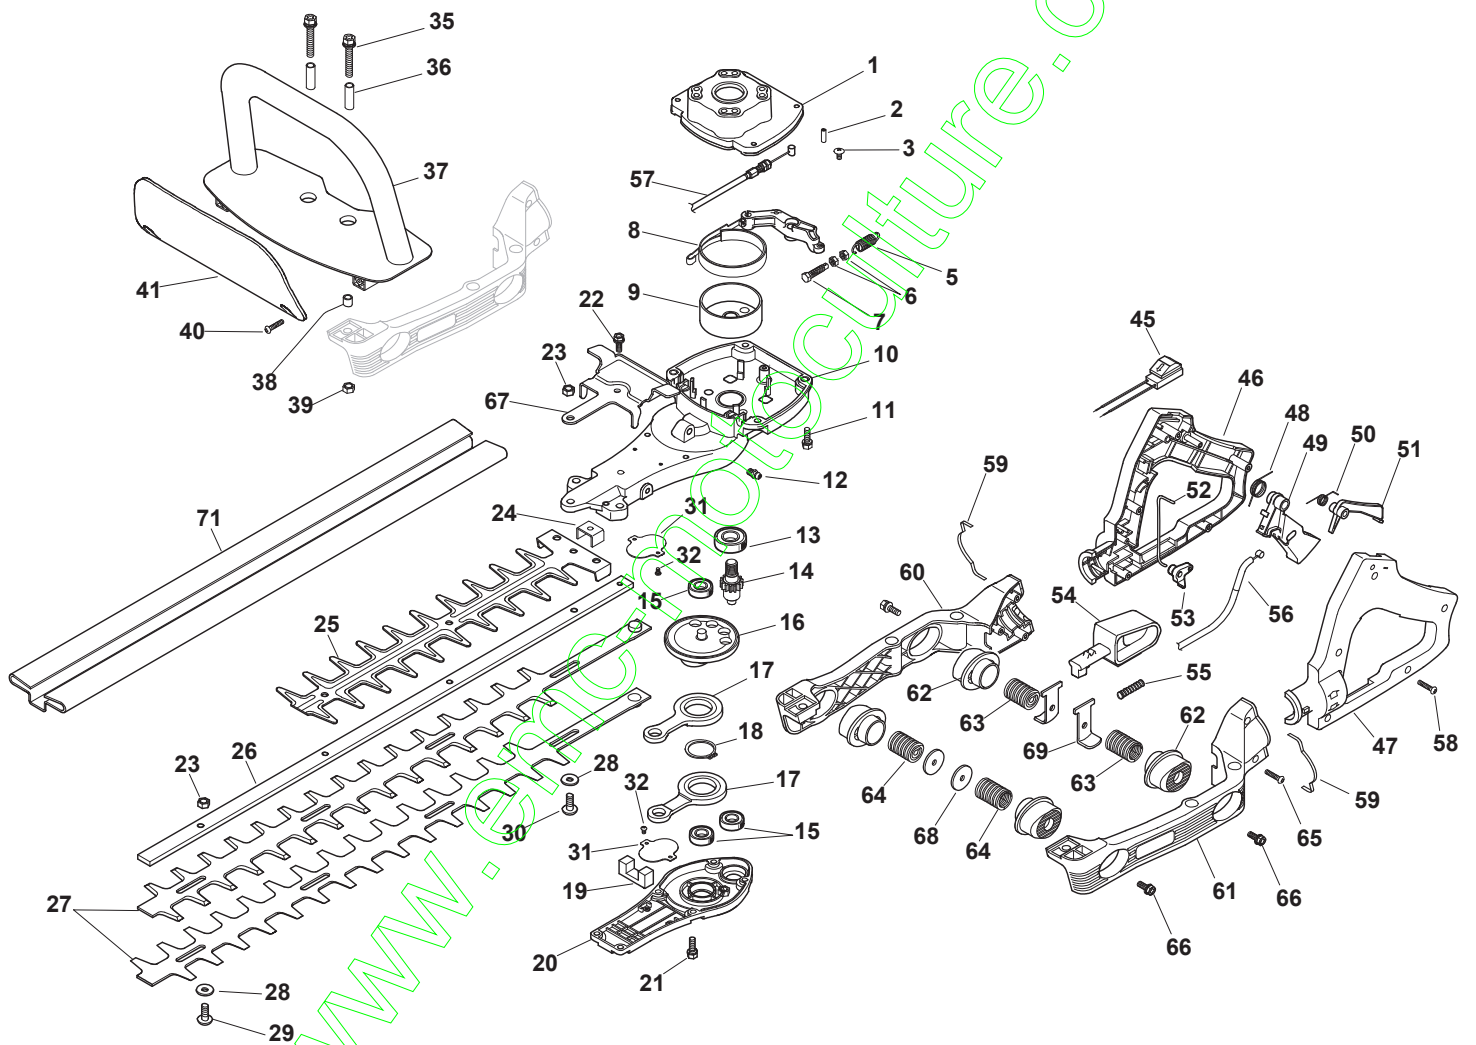

Pos. Fig.	Antal Quantity	Art No Part No	Benämning	Description	Anmärkning Notes
1	1	6990154	Kopplingshus	Clutch Housing Assy	
2	1	6990149	Stift	Pin	
3	1	6990140	Skruv	Screw	
5	1	6990129	Fjäder	Spring	
6	2	6990163	Mutter	Nut	
7	1	6990162	Skruv	Screw	
8	1	123448006/0	Bromsband	Brake Band	
9	1	123050009/0	Kopplingshjul	Drum Ass'Y, Clutch	
10	1	6990177	Hus-övre	Upper Case	
11	4	6990141	Skruv	Screw	
12	1	6990153	Smörjnippl	Grease Dispenser	
13	1	6990152	Kullager	Bearing	
14	1	6990155	Kedjehjul	Pinion	
15	3	6990151	Kullager	Bearing	
16	1	6990156	Kugghjul	Sprocket	
17	2	6990157	Vevstake	Connecting Rod	
18	1	6990150	Låsring	Elastic Ring	
19	1	6990126	Glidblock	Shoe	
20	1	6990178	Hus-undre	Lower Case	
21	6	6990141	Skruv	Screw	
22	1	6990214	Skruv	Screw	
23	4	6990146	Mutter	Nut	
24	1	6990128	Hållare	Retainer	
25	1	6990127	Knivskydd	Blade Guard	
26	1	6990159	Knivskena	Blade Holder	
27	2	6990176	Kniv	Blade	
28	4	6990121	Bricka	Washer	
29	3	6990125	Skruv	Screw	
30	1	6990137	Skruv	Screw	
31	2	6990158	Glidblock	Shoe	
32	4	6990139	Skruv	Screw	
35	2	6990143	Skruv	Screw	
36	2	6990148	Distans	Spacer	
37	1	6990172	Handtag-främre	Front Handle	
38	2	6990147	Distans	Spacer	
39	2	6990146	Mutter	Nut	
40	2	6990145	Skruv	Screw	
41	1	6990171	Skydd	Guard	
45	1	6990136	Stoppkontakt	Stop Switch	
46	1	6990166	Handtag-hö	Right Handgrip	
47	1	6990165	Handtag-vä	Left Handle	
48	1	6990132	Fjäder Arm Gaswire	Spring	
49	1	6990167	Gasreglage	Throttle Lever	
50	1	6990133	Fjäder	Spring	
51	1	6990168	Säkerhetsspär	Safety Lever	
52	1	6990164	Länk	Gearshift	
53	1	6990170	Hake	Hook	
54	1	6990169	Arm	Gearshift	
55	1	6990123	Fjäder	Spring	
56	1	123066022/0	Gaswire	Throttle Cable	
57	1	123066023/0	Bromswire	Brake Cable	
58	5	6990144	Skruv	Screw	
59	2	6990138	Packning	Gasket	
60	1	6990174	Hus-hö	Right Case	
61	1	6990173	Hus-vä	Left Case	
62	4	6990175	Dämpement	Grommet	
63	2	6990131	Fjäder	Spring	
64	2	6990130	Fjäder	Spring	
65	3	6990144	Skruv	Screw	
66	4	6990214	Skruv	Screw	
67	1	6990217	Fäste	Bracket	
68	2	6990213	Bricka	Washer	
69	2	6990216	Fäste	Bracket	
71	1	6990124	Knivskydd	Blade Cover