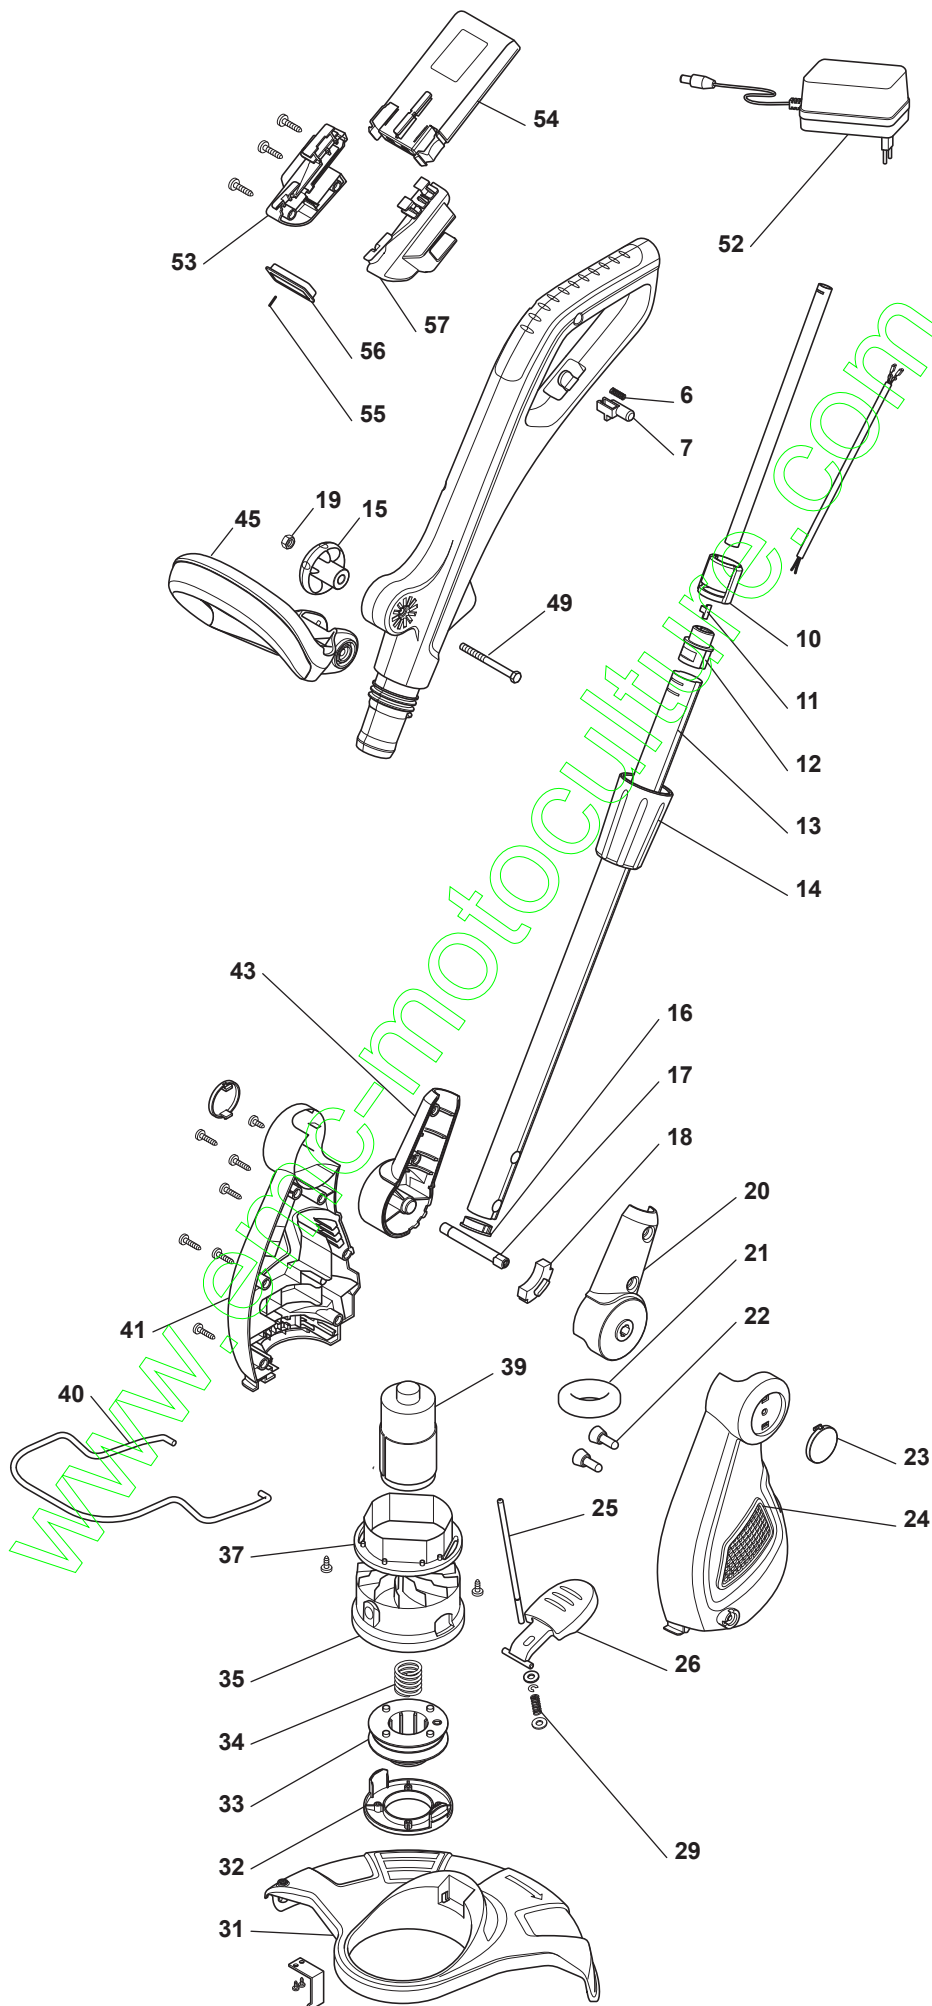

SGT 2220 A

SGT 2220 A

Pos. Fig.	Antal Quantity	Art No Part No	Benämning	Description	Anmärkning Notes
6	1	118800546/0	Fjäder	Spring	
7	1	118800547/0	Knapp	Button	
10	1	118800548/0	Bussning	Bush	
11	1	118800549/0	Hållare	Retainer	
12	1	118800550/0	Bussning	Bush	
13	1	118800551/0	Styre-underdel	Handle, Lower Part	
14	1	118800552/0	Ringmutter	Ring Nut, External	
15	1	118800545/0	Knopp	Knob	
16	1	118800553/0	Packning	Oil Seal	
17	1	118800534/0	Stift	Pin	
18	1	118800535/0	Guide	Guide	
19	1	12292100/0	Mutter	Nut	
20	1	118800554/0	Skydd	Case	
21	1	118800564/0		Inductance	
23	2	118800555/0	Lock	Cap	
24	1	118800556/0	Skydd	Case	
25	1	118800557/0	Vevaxel	Shaft	
26	1	118800536/0	Bromspedal	Pedal	
29	1	118800537/0	Fjäder	Spring	
31	1	118800558/0	Stänkskydd	Safety Cover Ass.Y	
32	1	118800562/0	Skydd	Spool Cover	
33	1	1911-9127-01	Skärhuvud kpl	Cutting Line Assy	
34	1	1911-1636-01	Fjäder	Spring	
35	1	118800571/0	Fläkt	Fan Motor	
37	1	118800565/0	Motor Platta	Motor Plate	
39	1	118800566/0	Elmotor	Motor	
40	1	118800538/0	Stötfångare	Protection	
41	1	118800559/0	Skydd	Right Housing	
43	1	118800560/0	Skydd	Right Rotation Body	
45	1	118800543/0	Handtag	Secondary Handle	
49	1	2112100	Skruv	Screw	
52	1	1911-9129-01	Batteriladdare	Battery Charger	
53	1	118800567/0		Batteriehorder Left	
54	1	1911-9128-01		Battery	
55	1	118800568/0	Stift	Pin	
56	1	118800570/0		Battery Inserting	
57	1	118800569/0		Batteriehorder Right