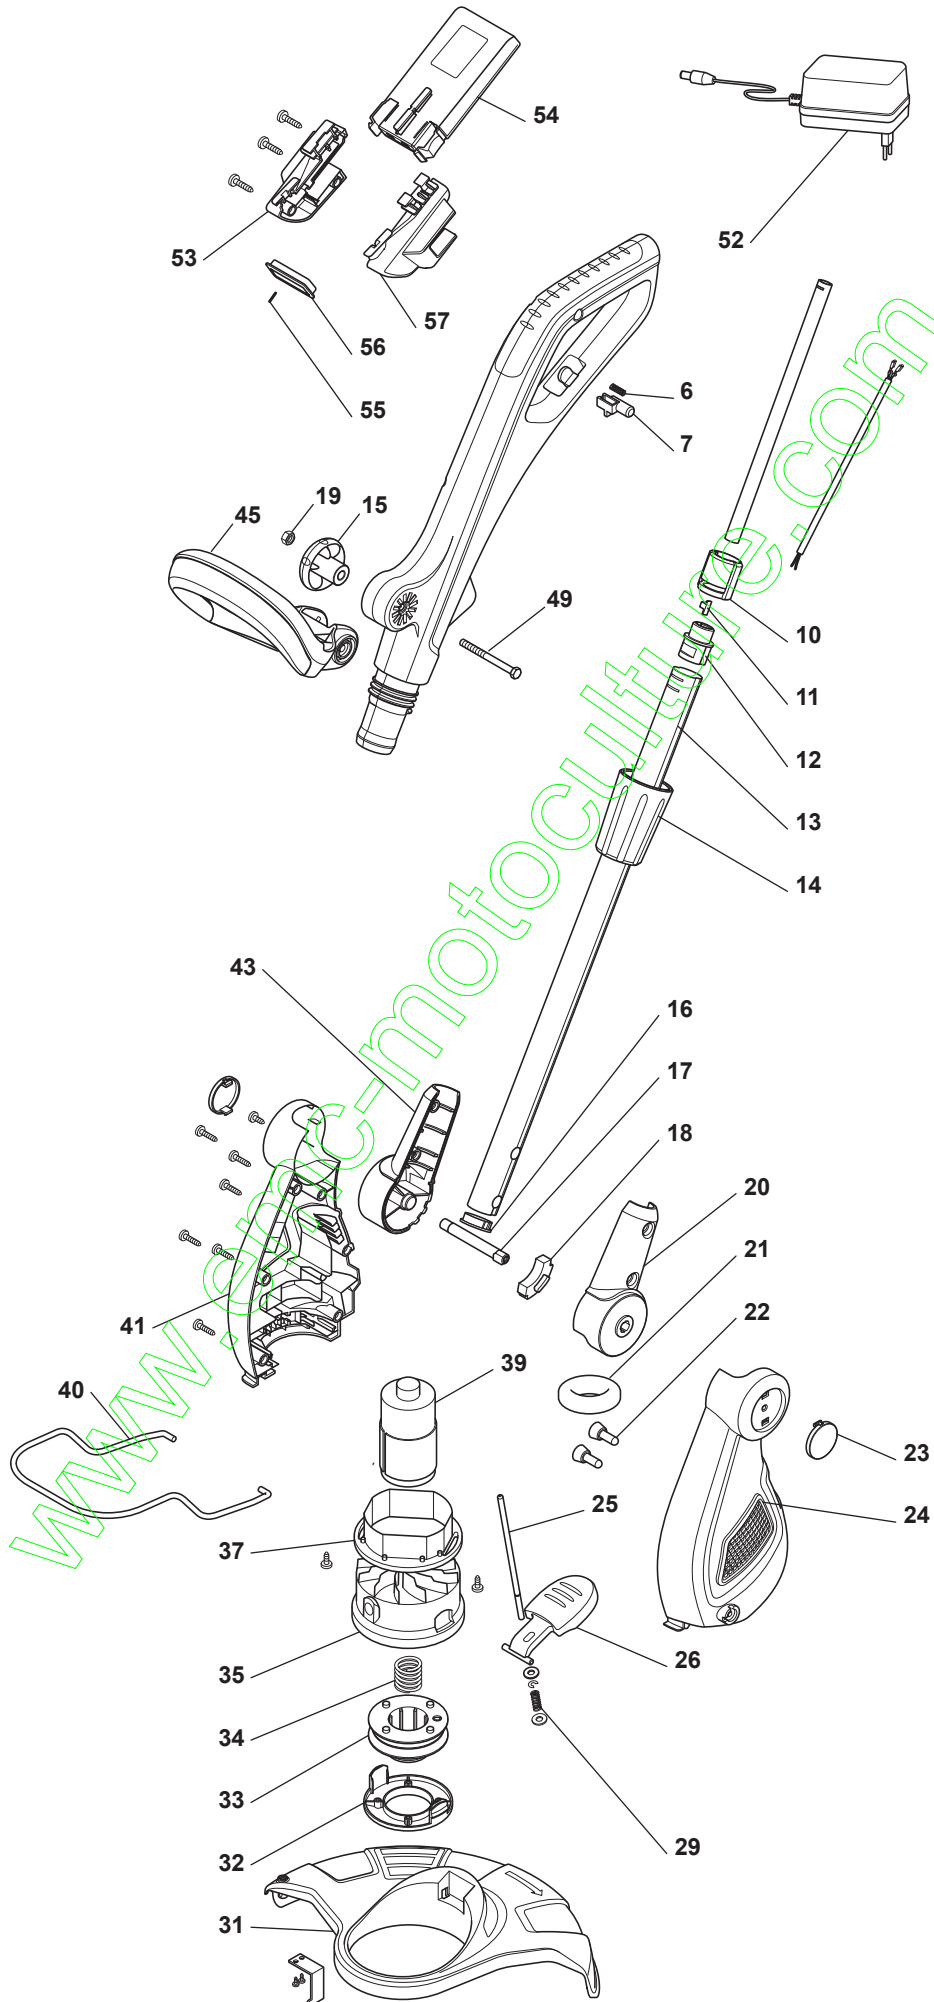

SGT 2220 A

SGT 2220 A

Pos. Fig.	Antal Quantity	Art No Part No	Benämning	Description	Anmärkning Notes
6	1	118800546/0	Fjäder	Spring	
7	1	118800547/0	Knapp	Button	
10	1	118800548/0	Bussning	Bush	
11	1	118800549/0	Hållare	Retainer	
12	1	118800550/0	Bussning	Bush	
13	1	118800551/0	Styre-underdel	Handle, Lower Part	
14	1	118800552/0	Ringmutter	Ring Nut, External	
15	1	118800545/0	Knopp	Knob	
16	1	118800553/0	Packning	Oil Seal	
17	1	118800534/0	Stift	Pin	
18	1	118800535/0	Guide	Guide	
19	1	12292100/0	Mutter	Nut	
20	1	118800554/0	Skydd	Case	
21	1	118800564/0		Inductance	
23	2	118800555/0	Lock	Cap	
24	1	118800556/0	Skydd	Case	
25	1	118800557/0	Vevaxel	Shaft	
26	1	118800536/0	Bromspedal	Pedal	
29	1	118800537/0	Fjäder	Spring	
31	1	118800558/0	Stänkskydd	Safety Cover Ass.Y	
32	1	118800562/0	Skydd	Spool Cover	
33	1	1911-9127-01	Skärhuvud kpl	Cutting Line Assy	
34	1	1911-1636-01	Fjäder	Spring	
35	1	118800571/0	Fläkt	Fan Motor	
37	1	118800565/0	Motor Platta	Motor Plate	
39	1	118800566/0	Elmotor	Motor	
40	1	118800538/0	Stötfångare	Protection	
41	1	118800559/0	Skydd	Right Housing	
43	1	118800560/0	Skydd	Right Rotation Body	
45	1	118800543/0	Handtag	Secondary Handle	
49	1	2112100	Skruv	Screw	
52	1	1911-9129-01	Batteriladdare	Battery Charger	
53	1	118800567/0		Batterieholder Left	
54	1	1911-9128-01		Battery	
55	1	118800568/0	Stift	Pin	
56	1	118800570/0		Battery Inserting	
57	1	118800569/0		Batterieholder Right