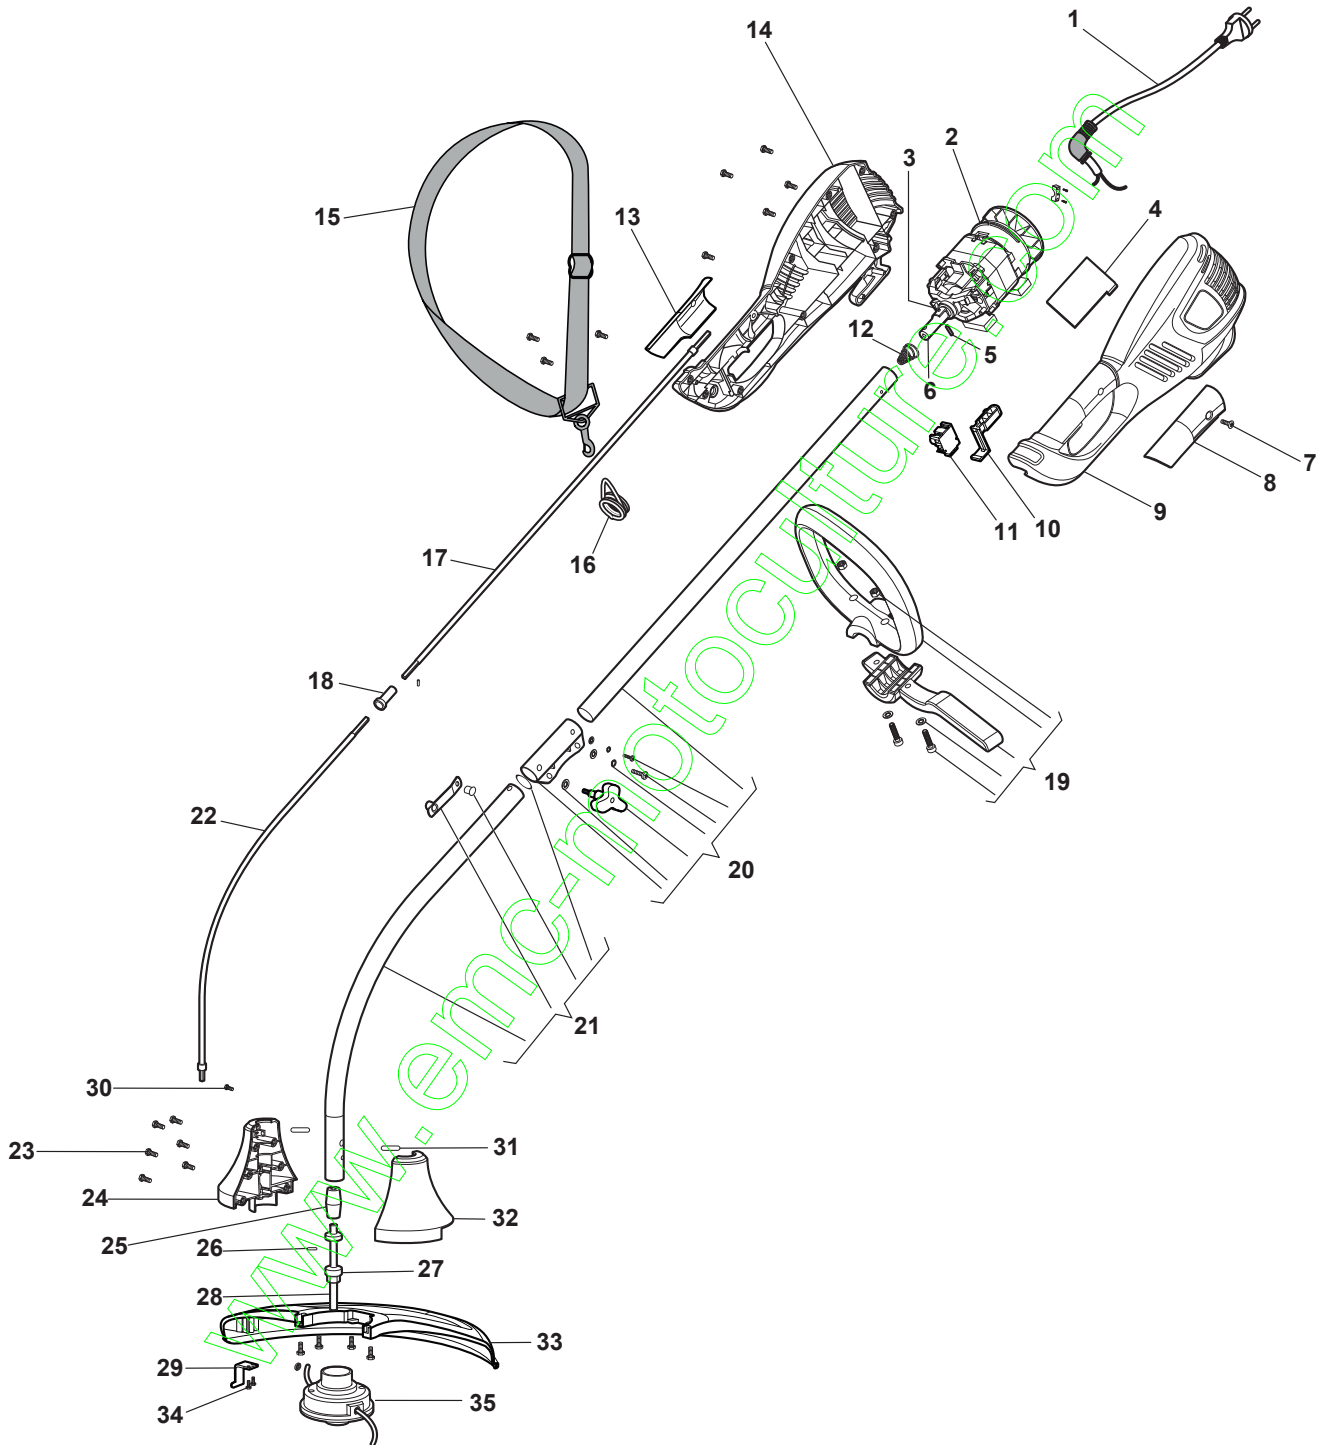

www.stiga.com

Illustrated Parts List

for model:

SGT 1000 J

- Use GLOBAL GARDEN PRODUCT genuine spare parts specified in the parts list for repair and/or replacement.
- Then contents described in the parts list may change due to improvement.
- The drawings of the spare part are only indicative and might not represent the part in question exactly.
- The indications "right" - "left" - "front" - "rear" refer to the position of the operator when using the machine.
- When placing orders of parts for repair and/or replacement, make sure that the illustrated parts list is the one applying to the machine's year of manufacture, as shown on the identification plate attached to the machine.

THIS INFORMATION IS NOT INTENDED FOR SALE OR RESALE, AND THIS NOTICE MUST REMAIN ON ALL COPIES.

www.ggp-group.com

POSITION	PART No.	Q.Ty	DESCRIPTION	NOTES
1	118802127/0	1	Cord	
2	118802117/0	1	Motor Assy	
3	118802119/0	1	Connect Cover Assembly	
4	118802128/0	1	Circuit Board	
5	123753001/0	1	Spring Pin	
6	118802132/0	1	Connector Assy	
7	112726389/0	2	Screw	
8	118802120/0	1	Left Housing Cover Overmould	
9	118802147/0	1	Handle Assy Left, Yellow	
10	118802149/0	1	Trigger	
11	118802129/0	1	Switch	
12	118802141/0	1	Spring	
13	118802145/0	1	Handle Assy Right, Yellow	
14	118802121/0	1	Right Housing Cover Overmould	
15	118802118/0	1	Strap	
16	118802142/0	1	Harness Support	
17	118802133/0	1	Transmission Shaft	
18	118802139/0	1	Soft Shaft Connector	
19	118802123/0	1	Front Handgrip Assy	
20	118802125/0	1	Transmission Tube Ass.Y	
21	118802122/0	1	Transmission Tube Ass.Y	
22	118802134/0	1	Transmission Shaft	
23	112728691/0	21	Screw	
24	118802152/0	1	Right Crankcase	
25	118802144/0	1	Connector	
26	3314090	1	Elastic Pin	
27	3112230	2	Bearing	
28	118802140/0	1	Shaft	
29	118802137/0	1	Line Cutter	
30	112788512/0	1	Screw	
31	118802155/0	2	Gasket	
32	118802151/0	1	Left Case	
33	118802150/0	1	Safety Cover	
34	112726389/0	2	Screw	
35	118801750/0	1	Cutting Line Assy	