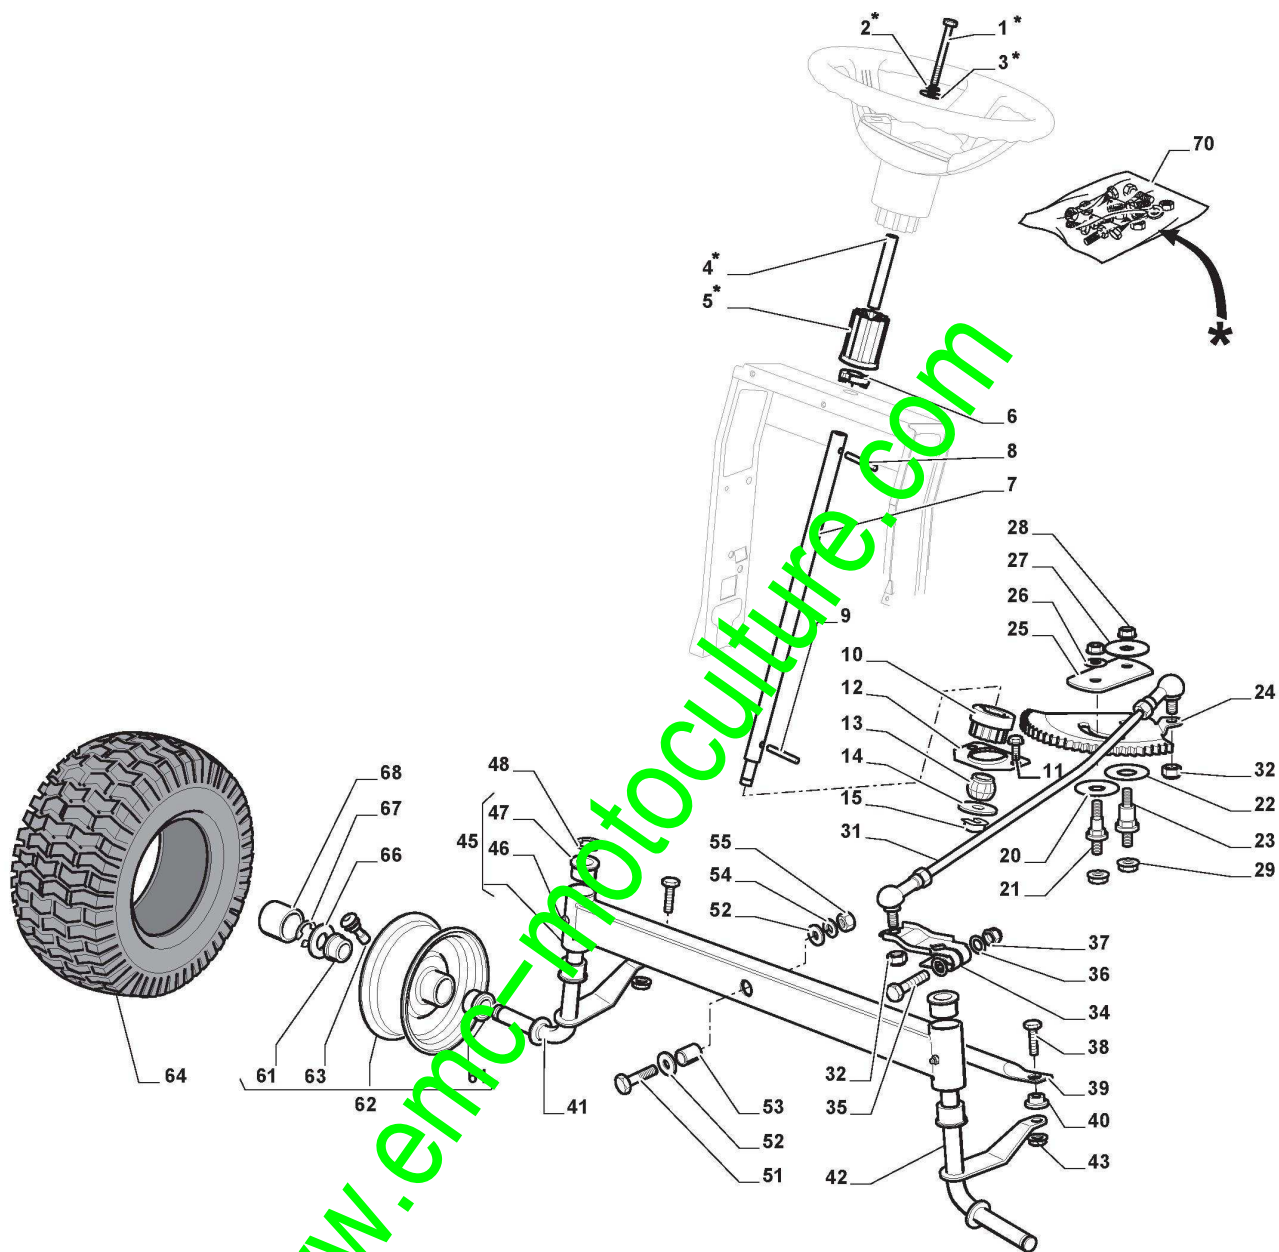

Barre De Direction

Réf. N°	Q.té :	Code article	Description	Articles	De	Jusqu'à
1	1	112692050/0	Vis			
2	1	112540260/0	Rondelle			
3	1	112523070/0	Rondelle			
4	1	125160047/0	Entretoise			
5	1	325785318/0	Support			
6	1	325038008/0	Douille			
7	1	125520007/0	Tube De Direction			
8	1	112620300/0	Ressort			
9	1	112622650/0	Goupille			
10	1	125570003/0	Pignon			
11	2	127943051/0	Vis			
12	1	325785213/1	Support			
13	1	325743000/0	Joint			
14	1	112521370/0	Rondelle			
15	1	112436030/0	Plaquette			
20	1	322672151/0	Rondelle Antifricion			
21	1	125510104/0	Pivot			
22	1	125670023/0	Rondelle			
23	1	125510109/0	Pivot			
24	1	325735519/0	Secteur Direction			
25	1	325547233/0	Plaquette			
26	1	112369500/0	Disque Elastique			
27	1	122160400/0	Disque Elastique			
28	2	112155010/0	Ecrou			
29	2	112154210/0	Ecrou			
31	1	382000566/1	Barre De Direction			
32	2	112156602/0	Ecrou			
34	1	325318243/0	Levier			
35	1	112692390/0	Vis			
36	2	112521360/0	Rondelle			
37	1	112156602/0	Ecrou			
38	2	125510103/0	Pivot			
39	1	325840029/0	Tirant			
40	2	325038007/0	Douille			
41	1	382230373/0	Fuseau Droit			
42	1	382230375/0	Fuseau Vuiche			
43	2	112155000/0	Ecrou			
45	1	382034030/0	Balancier Avec Douille Et Graisseur			
46	2	112379511/0	Graisseur			
47	4	125034002/1	Douille			
48	1	112001010/0	Anneau Benzing			
51	1	112692695/0	Vis			
52	2	112523100/0	Rondelle			
53	1	125160016/0	Entretoise			To
53	1	125160016/1	Entretoise		From 01-Septem ber-2013	
54	1	112587100/0	Grower			
55	1	112295300/0	Ecrou			
61	4	125122200/2	Roulement