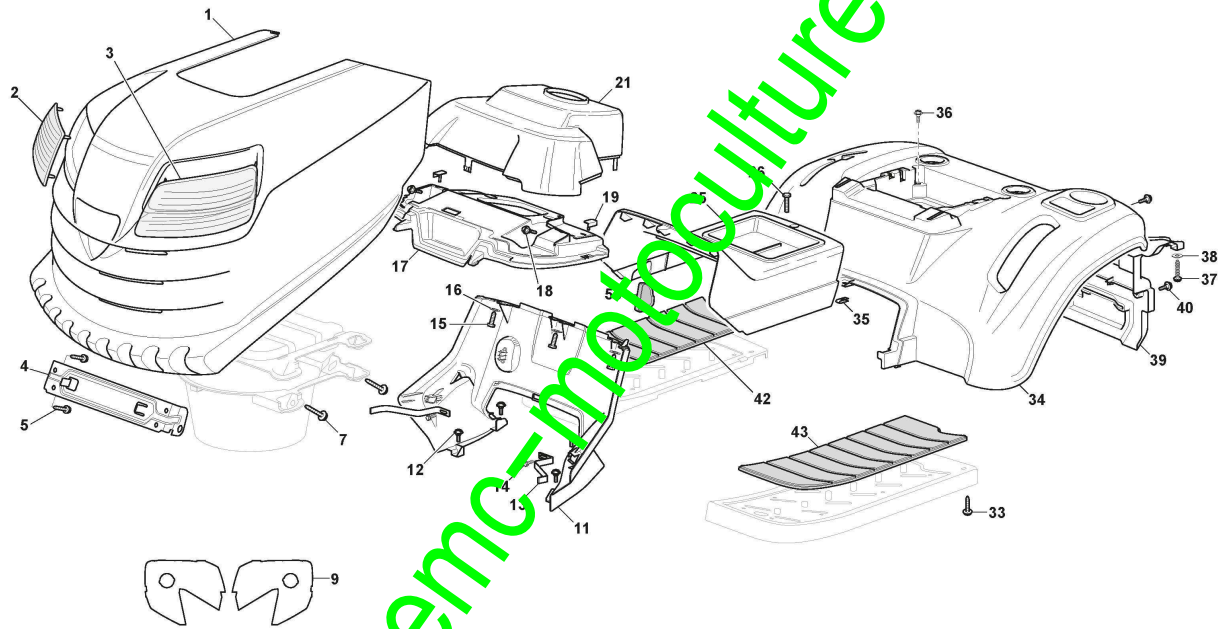

Carrosserie

Réf. N°	Q.té :	Code article	Description	Articles	De	Jusqu'à
1	1	325076899/0	Capot Noir			To
1	1	325076899/1	Capot Noir		From	31-August-2015
2	1	325410887/0	Panneau Droit			
3	1	325410888/0	Panneau Gauche			
4	1	325785317/0	Support Capot			
5	4	112735403/0	Vis			
7	4	112728692/0	Vis			
9	1	114363452/0	Autocollant Parabole Phare			
11	1	325785298/0	Support Tableau Comm.			
12	4	125943010/0	Vis			
13	2	325270325/0	Guide			
14	2	112735120/0	Vis		From	
14	2	112735124/0	Vis		From	To
14	1	112735599/0	Vis		01-September-2013	31-August-2018
15	3	112735406/0	Vis			
16	3	112523040/0	Rondelle			
17	1	325120202/1	Console			To
17	1	325120209/0	Console		From	31-August-2011
17	1	325120259/0	Console		From	To
17	1	325120259/1	Console		01-September-2014	31-August-2015
17	1	325120259/2	Console		From	
18	2	125943010/0	Vis		01-September-2017	
19	2	325260003/0	Caoutchouc			
21	1	325120203/0	Couverture de tableau			
25	1	325110397/1	Couvre Central Noir			
26	1	125943010/0	Vis			
33	4	112735406/0	Vis			
34	1	325110400/0	Couvre-Roues Noir			
35	1	112437506/0	Plaquette			
36	2	125943010/0	Vis			
37	2	112735406/0	Vis			
38	2	112523040/0	Rondelle			
39	1	325547208/1	Plaque Arriere		From	To
39	1	325547208/2	Plaque Arriere		01-September-2010	31-August-2013
40	2	125943010/0	Vis			
42	1	325110384/0	Couvre Marchepied Droit	As Optional - Not present on all assortment		
43	1	325110385/0	Couvre Marchepied Gauche	As Optional - Not present on all assortment		
55	1	325207191/0	Plaquette