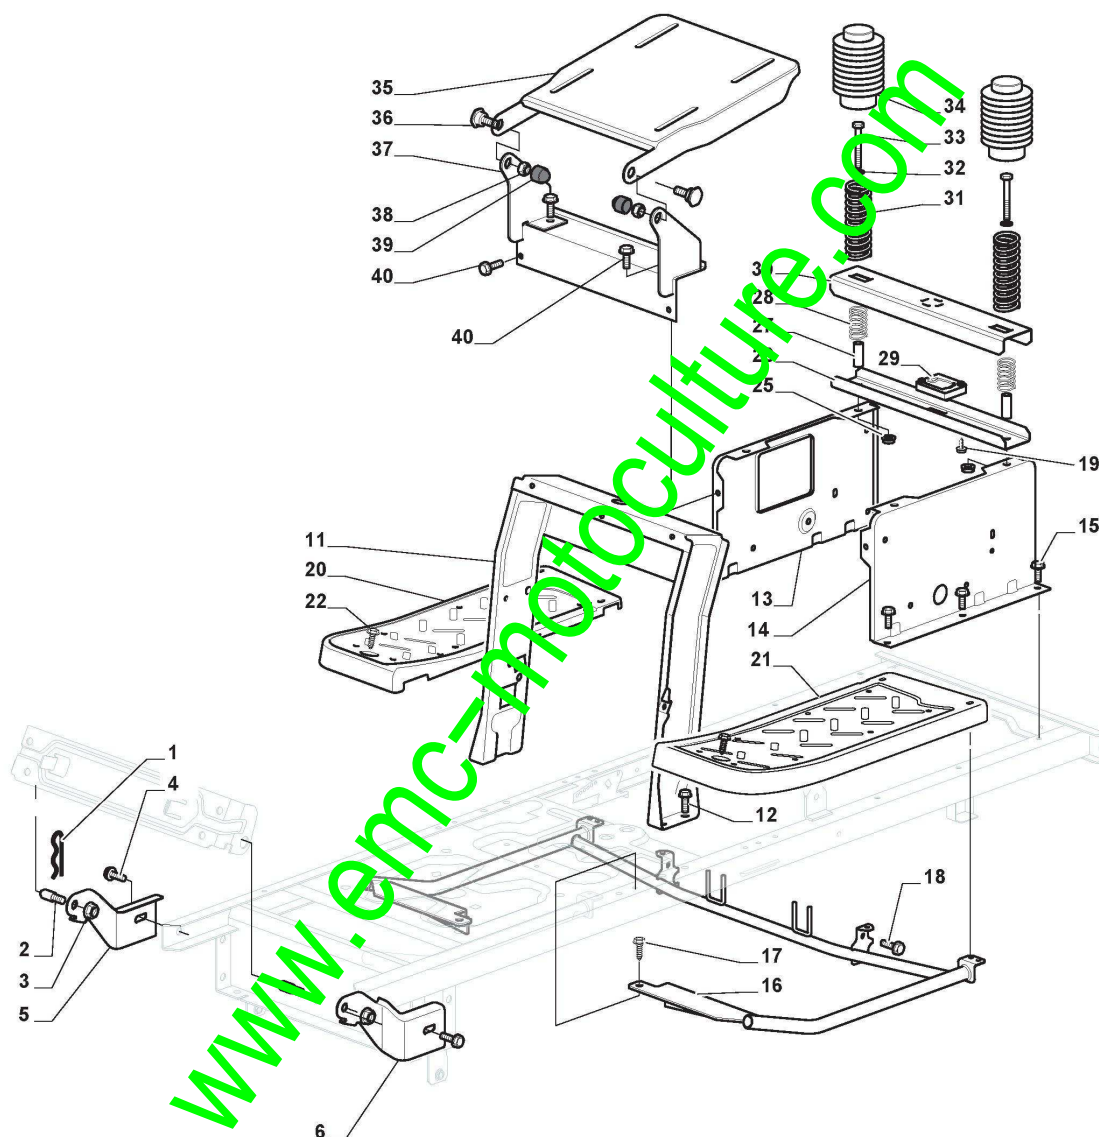

Chassis

Réf. N°	Q.té :	Code article	Description	Articles	De	Jusqu'à
1	1	124487998/0	Goupille			
2	2	125510079/1	Pivot			To S/N
2	2	125510169/0	Pivot		From S/N	
3	2	112154210/0	Ecrou		19DA3RON	To
3	2	112155000/0	Ecrou		003315	
4	2	112735599/0	Vis		From	
5	1	325547225/0	Plaquette Droit		01-Septem	
6	1	325547227/0	Plaquette Gauche		ber-2013	
11	1	382785169/1	Support Tube De Direction			
12	4	125943009/0	Vis			
13	1	325785331/1	Support Siege Droit			
14	1	325785333/1	Support Siege Gauche			
15	6	125943009/0	Vis			
16	1	382785179/0	Support Marchepied	For Mechanical/Gear Models		
17	2	125943009/0	Vis			
18	2	125943009/0	Vis			
19	2	112728686/0	Vis			
20	1	325500041/1	Marchepied Droit			
21	1	325500043/1	Marchepied Gauche			
22	2	112735599/0	Vis			
25	2	112293201/0	Ecrou			
26	1	325820109/0	Support Siege			
26	1	325820109/1	Support Siege			
27	2	125160048/0	Entretoise			
28	2	125430263/0	Ressort			
29	1	325785379/0	Support			To
29	1	325785379/1	Support		From	
30	1	325820111/1	Switch Comand Cross		01-Septem	
31	2	125430264/0	Ressort		ber-2013	
32	2	112521350/0	Rondelle			
33	2	112691400/0	Vis			
34	2	325122002/0	Protecteur			
35	1	382547061/0	Plaquette			
36	2	122524970/2	Pivot			To
36	2	122524970/3	Goupille		From	
37	1	382820151/0	Support Siege		01-Septem	To S/N
37	1	382820151/1	Support Siege		ber-2014	
38	2	112155010/0	Ecrou		From S/N	
39	2	118203854/0	Capot		20EA3RON	
40	4	125943009/0	Vis		000612