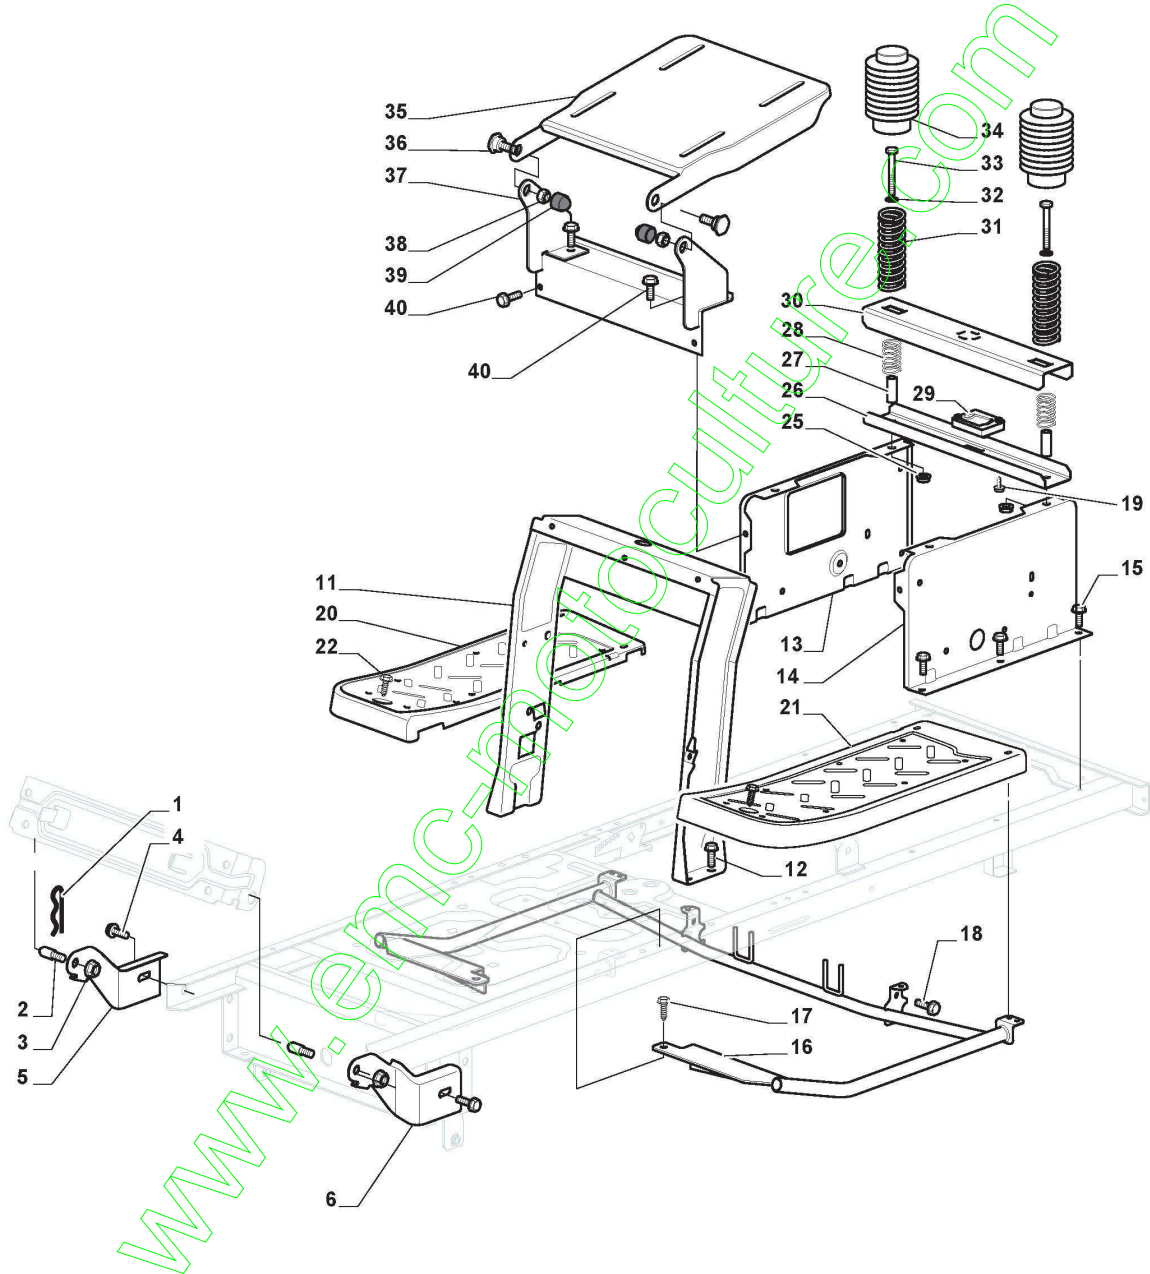

Chassis

Réf. N°	Q.té :	Code article	Description	Articles	De	Jusqu'à
1	1	124487998/0	Goupille			
2	2	125510079/1	Pivot			To S/N 19DA3RON
2	2	125510169/0	Pivot		From S/N 19DA3RON 003315	To 20EA3RON
3	2	112154210/0	Ecrou			
3	2	112155000/0	Ecrou		From 01-Septem ber-2013	
4	2	112735599/0	Vis			
5	1	325547225/0	Plaquette Droit			
6	1	325547227/0	Plaquette Gauche			
11	1	382785169/1	Support Tube De Direction			
12	4	125943009/0	Vis			
13	1	325785331/1	Support Siege Droit			
14	1	325785333/1	Support Siege Gauche			
15	6	125943009/0	Vis			
16	1	382785179/0	Support Marchepied	For Mechanical/Gear Models		
17	2	125943009/0	Vis			
18	2	125943009/0	Vis			
19	2	112728686/0	Vis			
20	1	325500041/1	Marchepied Droit			
21	1	325500043/1	Marchepied Gauche			
22	2	112735599/0	Vis			
25	2	112293201/0	Ecrou			
26	1	325820109/0	Support Siege			
26	1	325820109/1	Support Siege			
27	2	125160048/0	Entretoise			
28	2	125430263/0	Ressort			
29	1	325785379/0	Support			To 20EA3RON
29	1	325785379/1	Support		From 01-Septem ber-2013	
30	1	325820111/1	Switch Comand Cross			
31	2	125430264/0	Ressort			
32	2	112521350/0	Rondelle			
33	2	112691400/0	Vis			
34	2	325122002/0	Protecteur			
35	1	382547061/0	Plaquette			
36	2	122524970/2	Pivot			To 20EA3RON
36	2	122524970/3	Goupille		From 01-Septem ber-2014	To S/N 20EA3RON
37	1	382820151/0	Support Siege			
37	1	382820151/1	Support Siege		From S/N 20EA3RON 000612	
38	2	112155010/0	Ecrou			
39	2	118203854/0	Capot			
40	4	125943009/0	Vis