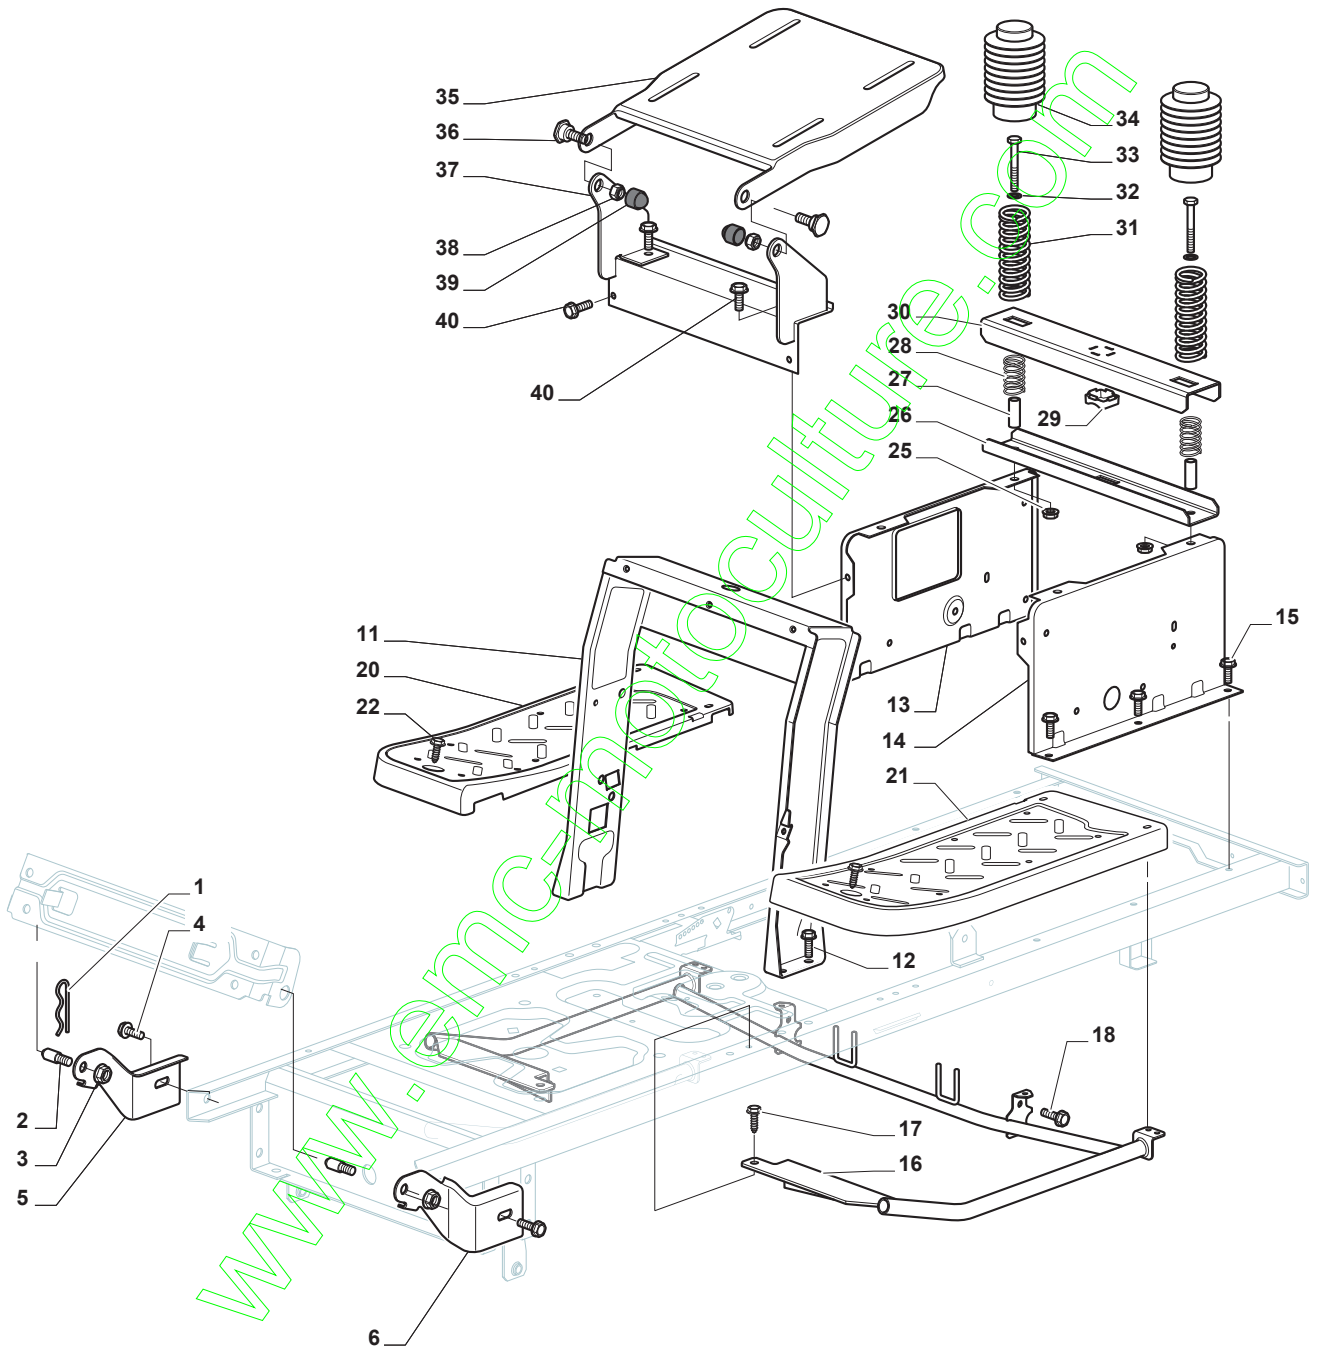

N.	CODE	Q.TY	DESCRIPION	DESCRIPION
1	24487998/0	1	Goupille	Cotter Pin
2	25510079/0	2	Pivot	Pin
3	12154210/0	2	Ecrou	Nut
4	12735599/0	2	Vis	Screw
5	325547225/0	1	Plaque Droite	Right Plate
6	325547227/0	1	Plaque Gauche	Left Plate
11	382785169/1	1	Support Tube De Directiontube De Direction	Steering Column Support
12	125943009/0	4	Vis	Screw
13	325785331/1	1	Support Siege Droite	Right Seat Support
14	325785333/1	1	Support Siege Gauche	Left Seat Support
15	125943009/0	6	Vis	Screw
16	382785179/0	1	Support Marchepied	Footboard Support
17	125943009/0	2	Vis	Screw
18	125943009/0	2	Vis	Screw
20	325500041/1	1	Marchepied Droite	Right Footboard
21	325500043/1	1	Marchepied Gauche	Left Footboard
22	12735599/0	2	Vis	Screw
25	12293201/0	2	Ecrou	Nut
26	325820109/1	1	Support Siege	Seat Support
27	125160048/0	2	Entretoise	Spacer
28	125430263/0	2	Ressort	Spring
29	325060038/0	1	Came	Cam
30	325820105/1	1	Support	Support
31	125430264/0	2	Ressort	Spring
32	12521350/0	2	Rondelle	Washer
33	12691400/0	2	Vis	Screw
34	325122002/0	2	Protecteur	Hood
35	382547061/0	1	Plaque	Plate
36	22524970/2	2	Pivot	Pin
37	382820151/0	1	Support Siege	Seat Support
38	12155010/0	2	Ecrou	Nut
39	118203854/0	2	Capuchon	Protection
40	125943009/0	4	Vis	Screw