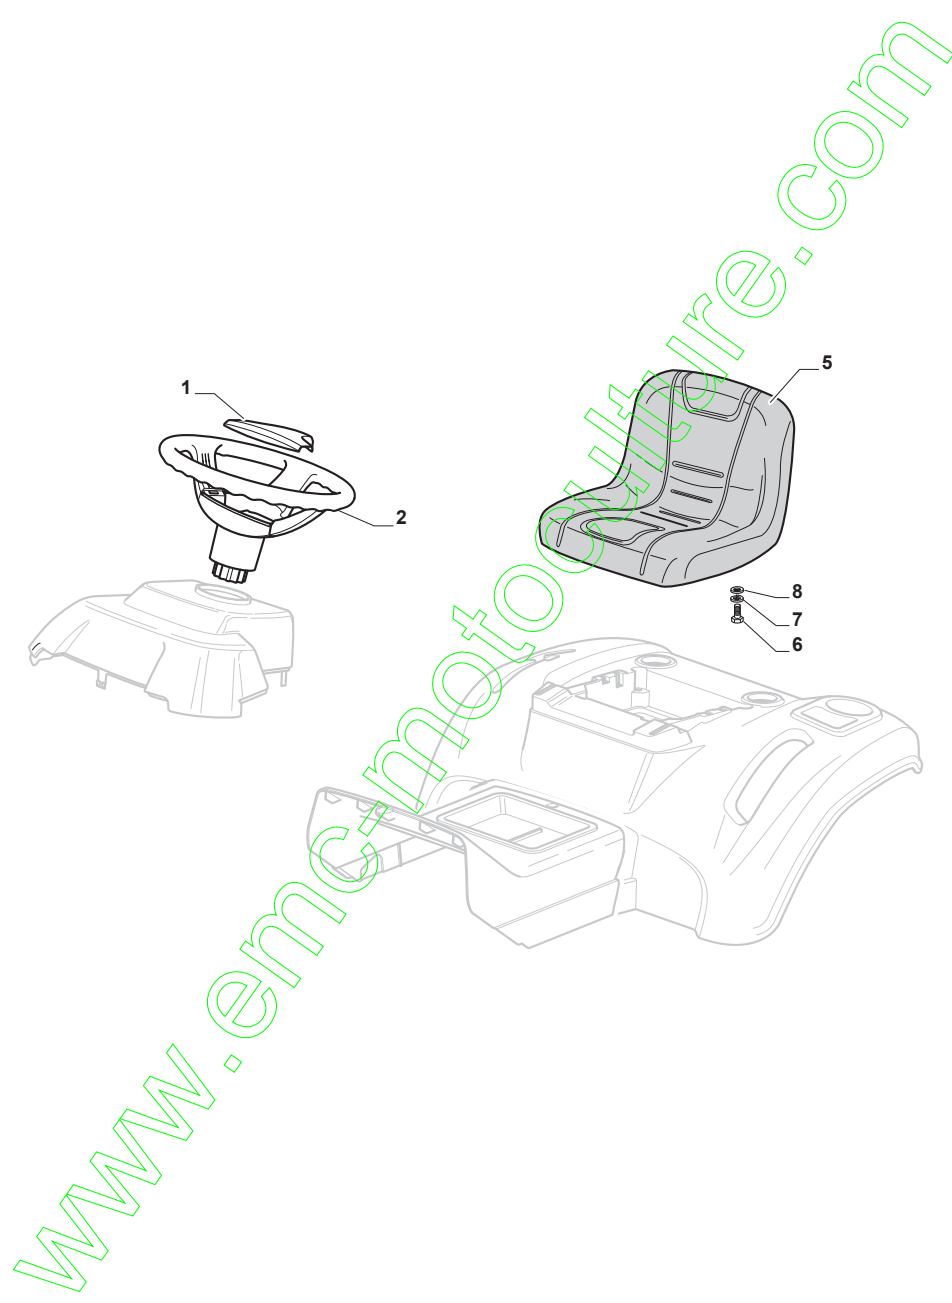

www.emc-motoculture.com

N.	CODE	Q.TY	DESCRIPION	DESCRIPION
1	325580503/0	1	Plaque Volant	Steering Plate
2	325961219/0	1	Volant	Steering Wheel
5	125722472/0	1	Siege	Seat
6	12792611/0	4	Vis	Screw
7	12540260/0	4	Rondelle	Washer
8	12523060/0	4	Rondelle	Washer