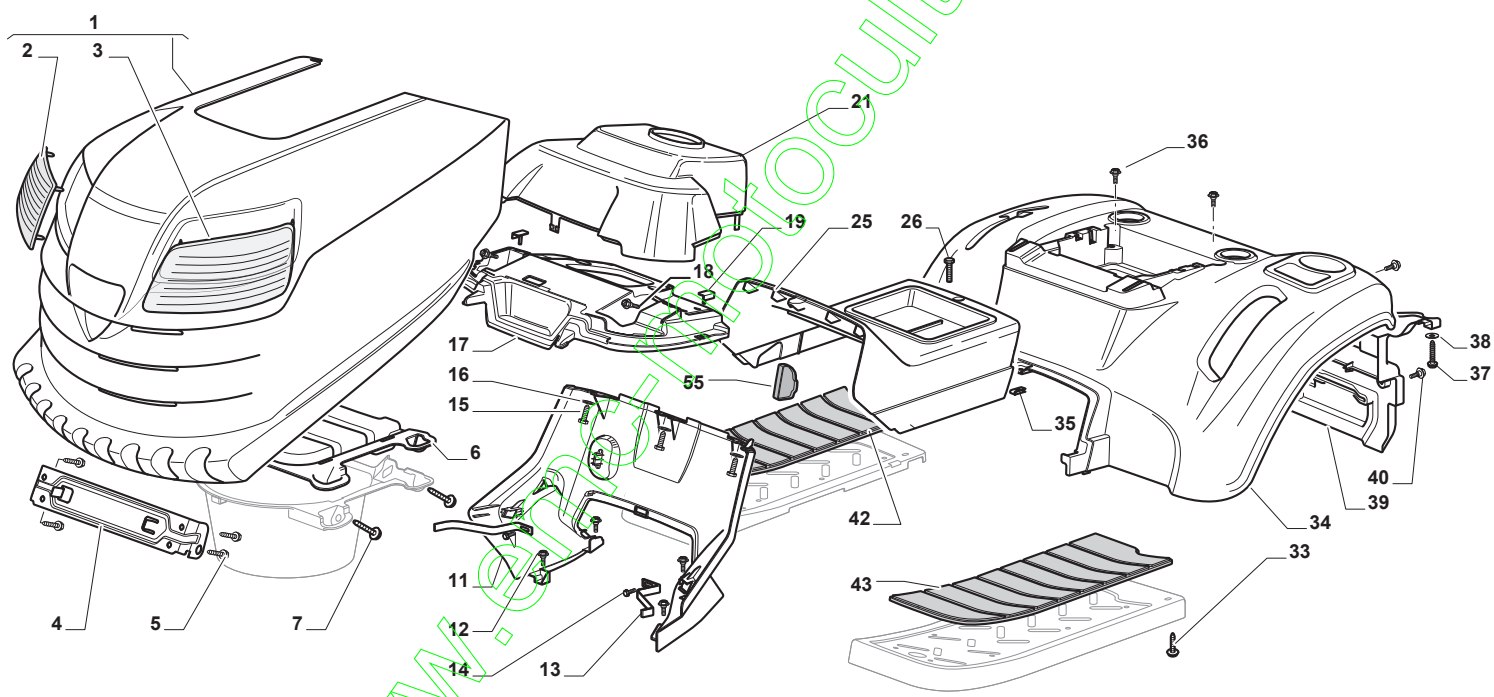

www.1000culture.com

N.	CODE	Q.TY	DESCRIPION	DESCRIPION
1	325076899/0	1	Capot Noir	Engine Hood Black
2	325410887/0	1	Panneau Droite	Right Grill
3	325410888/0	1	Panneau Gauche	Left Grill
4	325785317/0	1	Support Capot	Engine Hood Support
5	12735403/0	4	Vis	Screw
6	325263302/1	1	Grille D'Aspiration	Air Intake Grill
7	112728692/0	4	Vis	Screw
11	325785298/0	1	Support Tableau	Dashboard Support
12	125943010/0	4	Vis	Screw
13	325270325/0	2	Guide	Guide
14	12735599/0	2	Vis	Screw
15	112735406/0	3	Vis	Screw
16	12523040/0	3	Rondelle	Washer
17	325120202/1	1	Tableau De Bord	Dashboard
18	125943010/0	2	Vis	Screw
19	325260003/0	2	Protection	Grommet
21	325120203/0	1	Couvercle	Cover
25	325110397/1	1	Couvre, noir	Cover, Black
26	125943010/0	1	Vis	Screw
33	112735406/0	4	Vis	Screw
34	325110400/0	1	Couvre Roues Noir	Wheels Cover Black
35	112437506/0	1	Plaque	Plate
36	125943010/0	2	Vis	Screw
37	112735406/0	2	Vis	Screw
38	12523040/0	2	Rondelle	Washer
39	325547208/1	1	Plaque	Plate
40	125943010/0	2	Vis	Screw
42	325110384/0	1	Couvre Marchepied Dro.	Right Footboardcover
43	325110385/0	1	Couvre Marchepied Gau.	Left Footboard Cover
55	325207191/0	1	Plaque	Plate