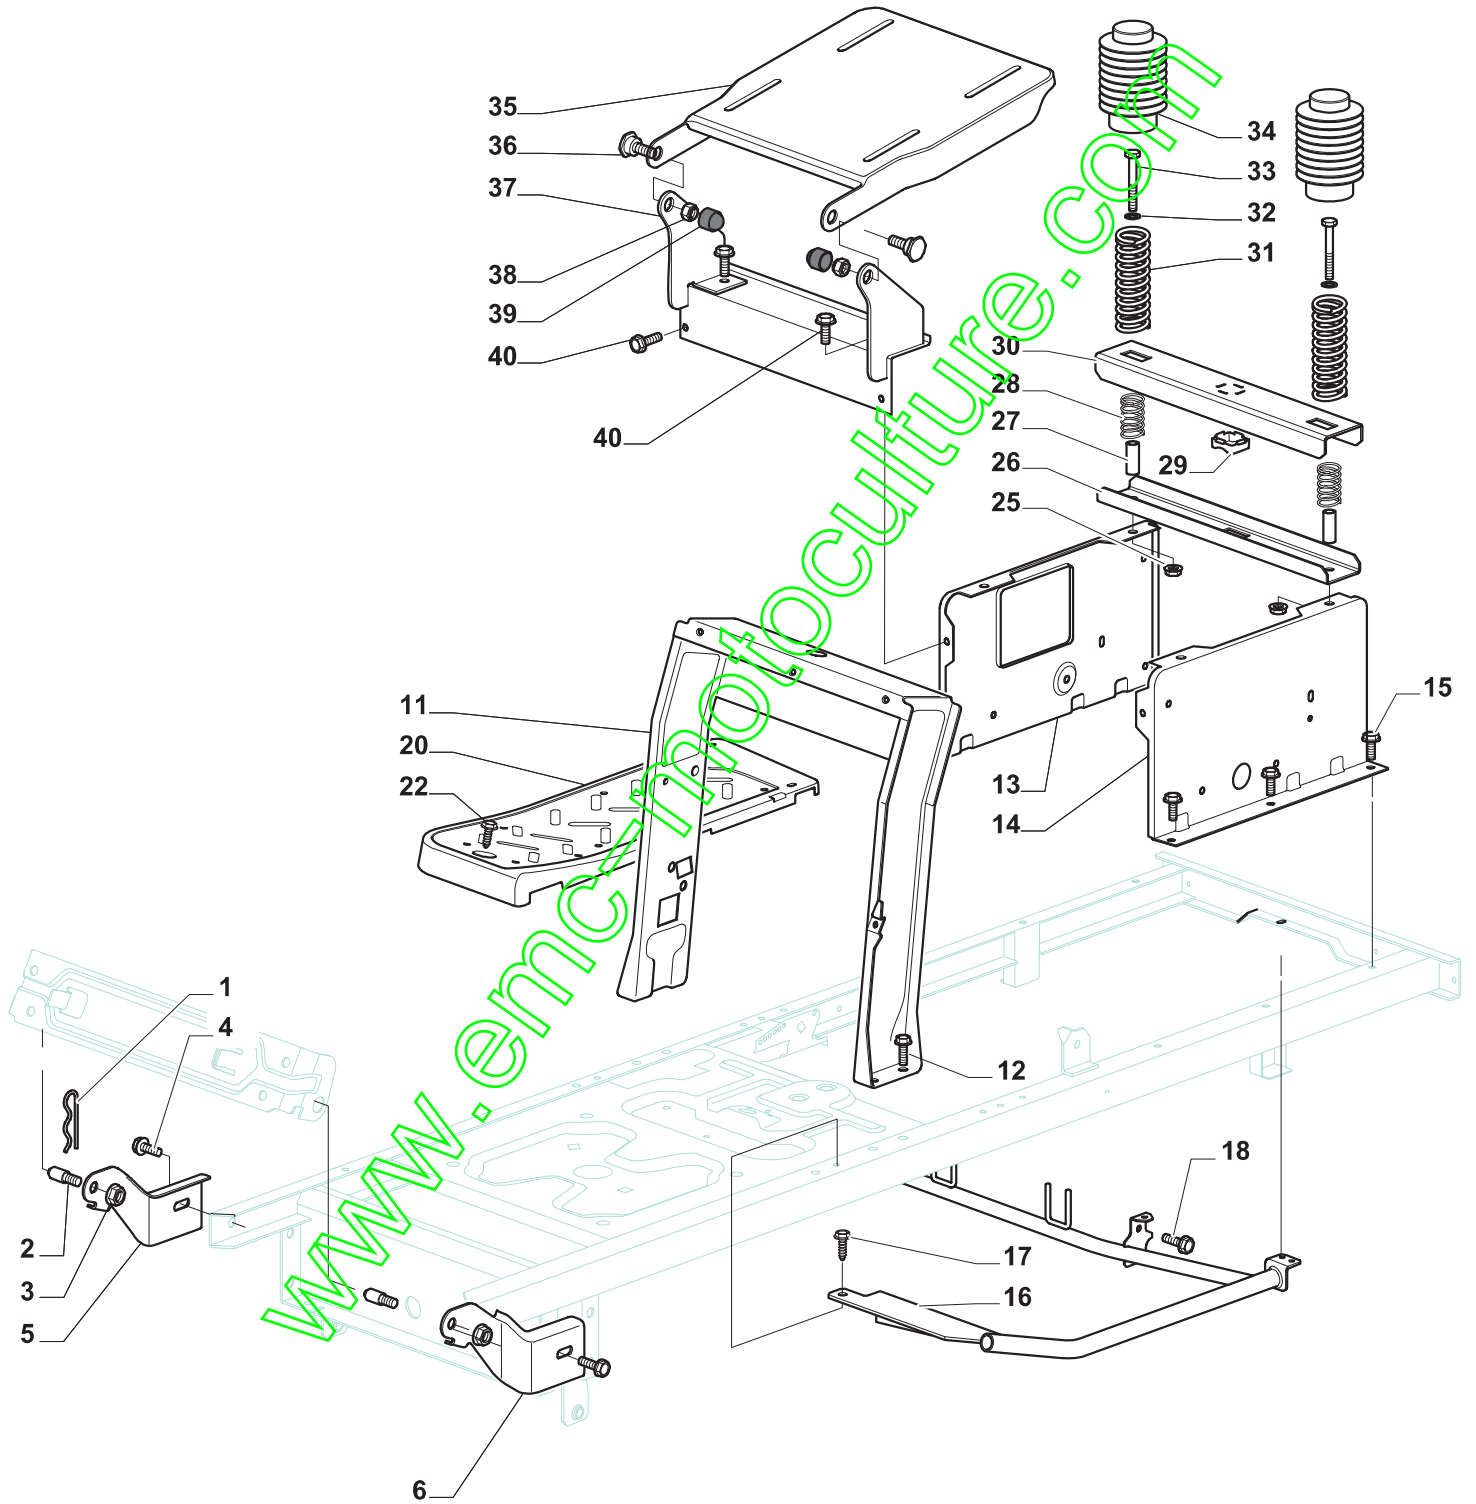

# Genuine Spare Parts

www.stiga.com

**SC 9812B**  
**Model Year 2011**

- Use GLOBAL GARDEN PRODUCT Genuine Spare Parts specified in the parts list for repair and/or replacement.
- The contents described in the parts list may change due to improvement.
- The drawings of the spare parts are only indicative and might not represent the part in question exactly.
- The indications "right" - "left" - "front" - "rear" refer to the position of the operator when using the machine.
- When placing orders of parts for repair and/or replacement, make sure that the illustrated parts list is the one applying to the machine's year of manufacture, as shown on the identification plate attached to the machine.

Pos. Fig.	Antal Quantity	Art No Part No	Benämning	Description	Anmärkning Notes
1	1	24487998/0	Låsnål	Cotter Pin	
2	2	25510079/0	Stift	Pin	
3	2	12154210/0	Mutter	Nut	
4	2	12735599/0	Skruv	Screw	
5	1	325547225/0	Trombocyt-hö	Right Plate	
6	1	325547227/0	Trombocyt-vä	Left Plate	
11	1	382785169/1	Stöd	Steering Column Support	
12	4	125943009/0	Skruv	Screw	
13	1	325785331/0	Stöd	Right Seat Support	
14	1	325785333/0	Stöd	Left Seat Support	
15	6	125943009/0	Skruv	Screw	
16	1	382785179/0	Fotsteg Stöd	Footboard Support	
17	2	125943009/0	Skruv	Screw	
18	2	125943009/0	Skruv	Screw	
20	1	325500041/1	Fotsteg-hö	Right Footboard	
21	1	325500043/1	Fotsteg-vä	Left Footboard	
22	2	12735599/0	Skruv	Screw	
25	2	12293201/0	Mutter	Nut	
26	1	325820109/0	Seat Support	Seat Support	
27	2	125160048/0	Distans	Spacer	
28	2	125430263/0	Fjäder	Spring	
29	1	325060038/0	Fäste	Cam	
30	1	325820105/0	Stöd	Support	
31	2	125430264/0	Fjäder	Spring	
32	2	12521350/0	Bricka	Washer	
33	2	12691400/0	Skruv	Right Screw	
34	2	325122002/0	Hood	Hood	
35	1	382547061/0	Tavla	Plate	
36	2	22524970/2	Stift	Pin	
37	1	382820151/0	Seat Support	Seat Support	
38	2	12155010/0	Mutter	Nut	
39	2	118203854/0	Tätningshylsa	Protection	
40	4	125943009/0	Skruv	Screw	