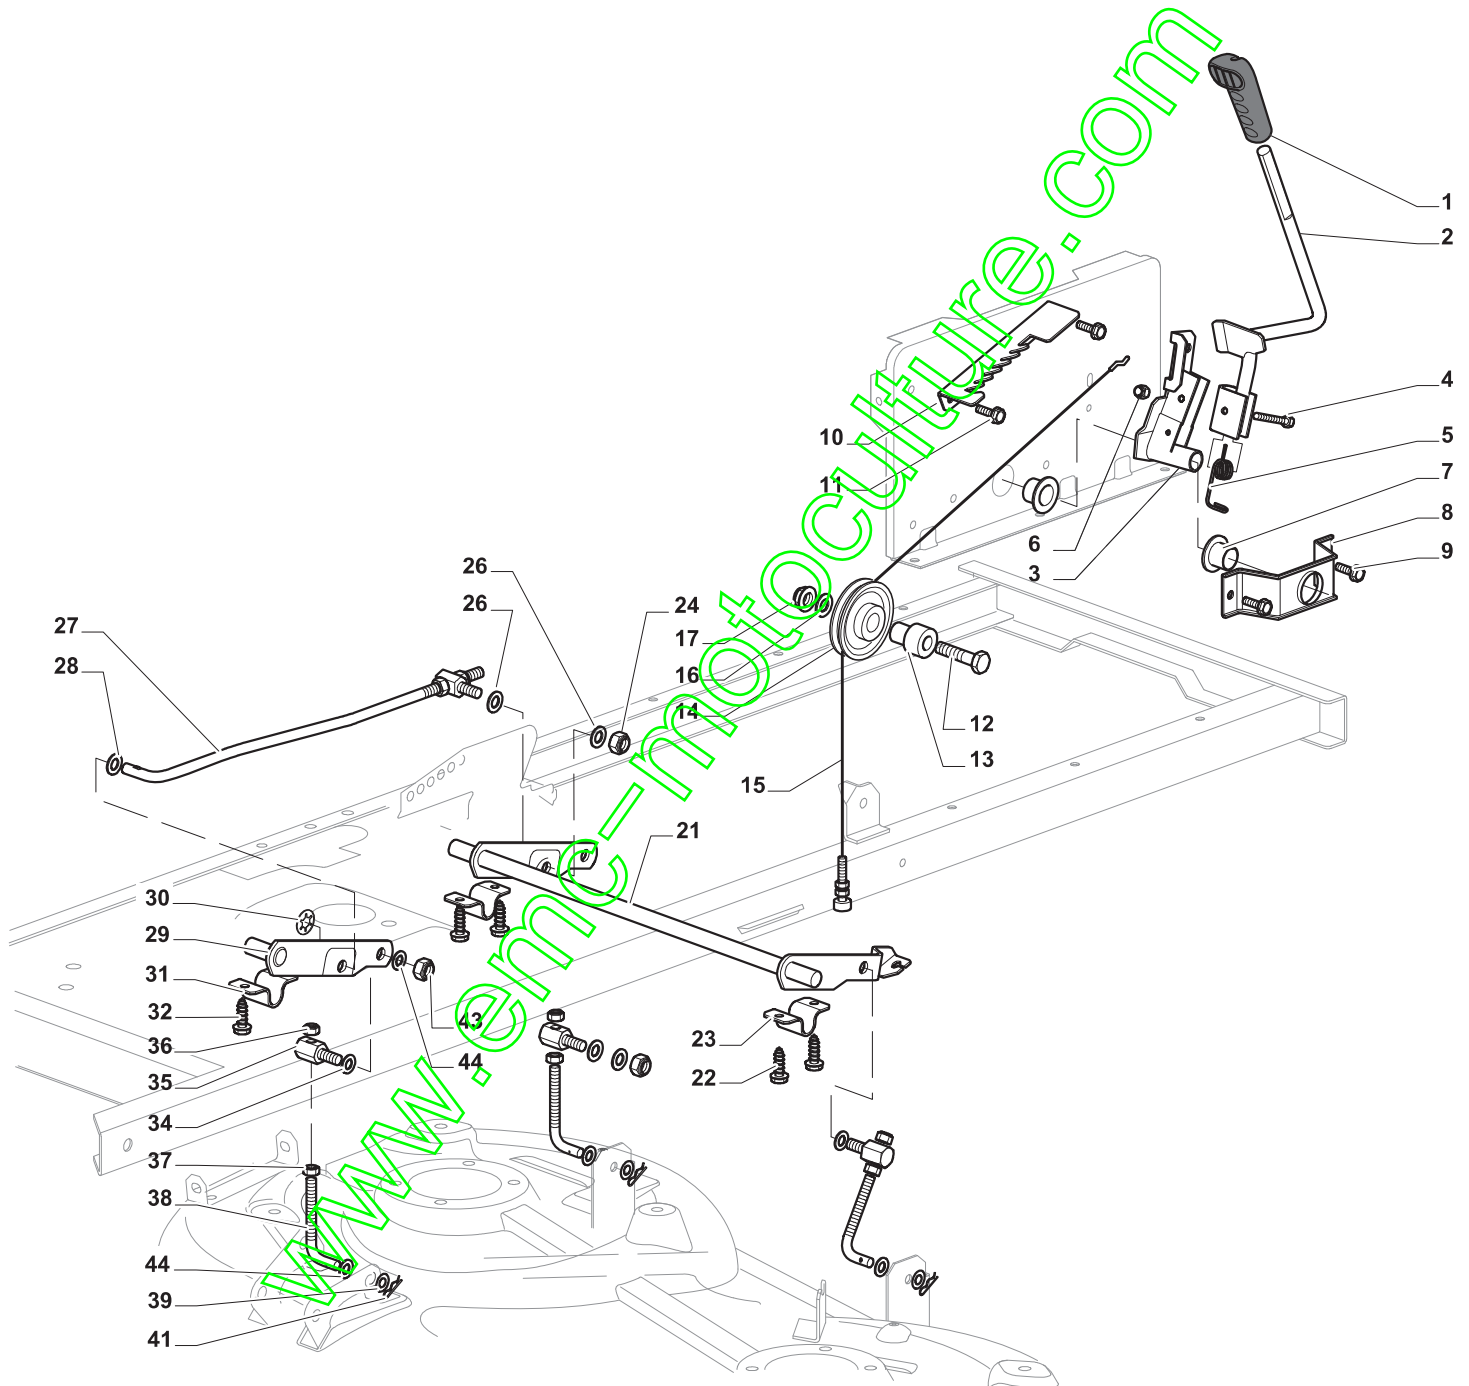

Pos. Fig.	Antal Quantity	Art No Part No	Benämning	Description	Anmärkning Notes
1	1	325394533/0	Knopp	Knob	
2	1	382318229/0	Spak	Lever	
3	1	382318231/0	Axel	Axle	
4	1	12674700/0	Skruv	Screw	
5	1	125430261/0	Fjäder	Spring	
6	1	12154510/0	Mutter	Nut	
7	2	325038006/0	Bussning	Bush	
8	1	325785297/0	Stöd	Support	
9	2	125943009/0	Skruv	Screw	
10	1	325735515/0	Steering Shaft	Steering Shaft	
11	2	125943009/0	Skruv	Screw	
12	1	12793701/0	Skruv	Screw	
13	1	125040636/0	Bussning	Bush	
14	1	125601579/0	Remskiva	Pulley	
15	1	382004620/0	Kabel	Wire	
16	1	12523060/0	Bricka	Washer	
17	1	12293201/0	Mutter	Nut	
21	1	382318239/0	Axel	Axle	
22	4	12735599/0	Skruv	Screw	
23	2	325547231/0	Trombocyt	Plate	
24	1	12155000/0	Mutter	Nut	
26	2	25670011/0	Bricka	Washer	
27	1	382000569/0	Vevstake	Connecting Rod	
28	1	12521350/0	Bricka	Washer	
29	1	382318237/0	Axel	Axle	
30	1	12604899/0	Låsbricka	Crown Fastener	
31	1	325547231/0	Trombocyt	Plate	
32	2	12735599/0	Skruv	Screw	
34	3	25670008/1	Bricka	Washer	
35	3	125510107/1	Stift	Pin	
36	3	12156602/0	Mutter	Nut	
37	3	12295200/0	Mutter	Nut	
38	3	25840012/0	Stång	Tie Rod	
39	3	12523060/0	Bricka	Washer	
41	3	24487998/0	Låsnål	Cotter Pin	
43	3	12156602/0	Mutter	Nut	
44	6	25670008/1	Bricka	Washer