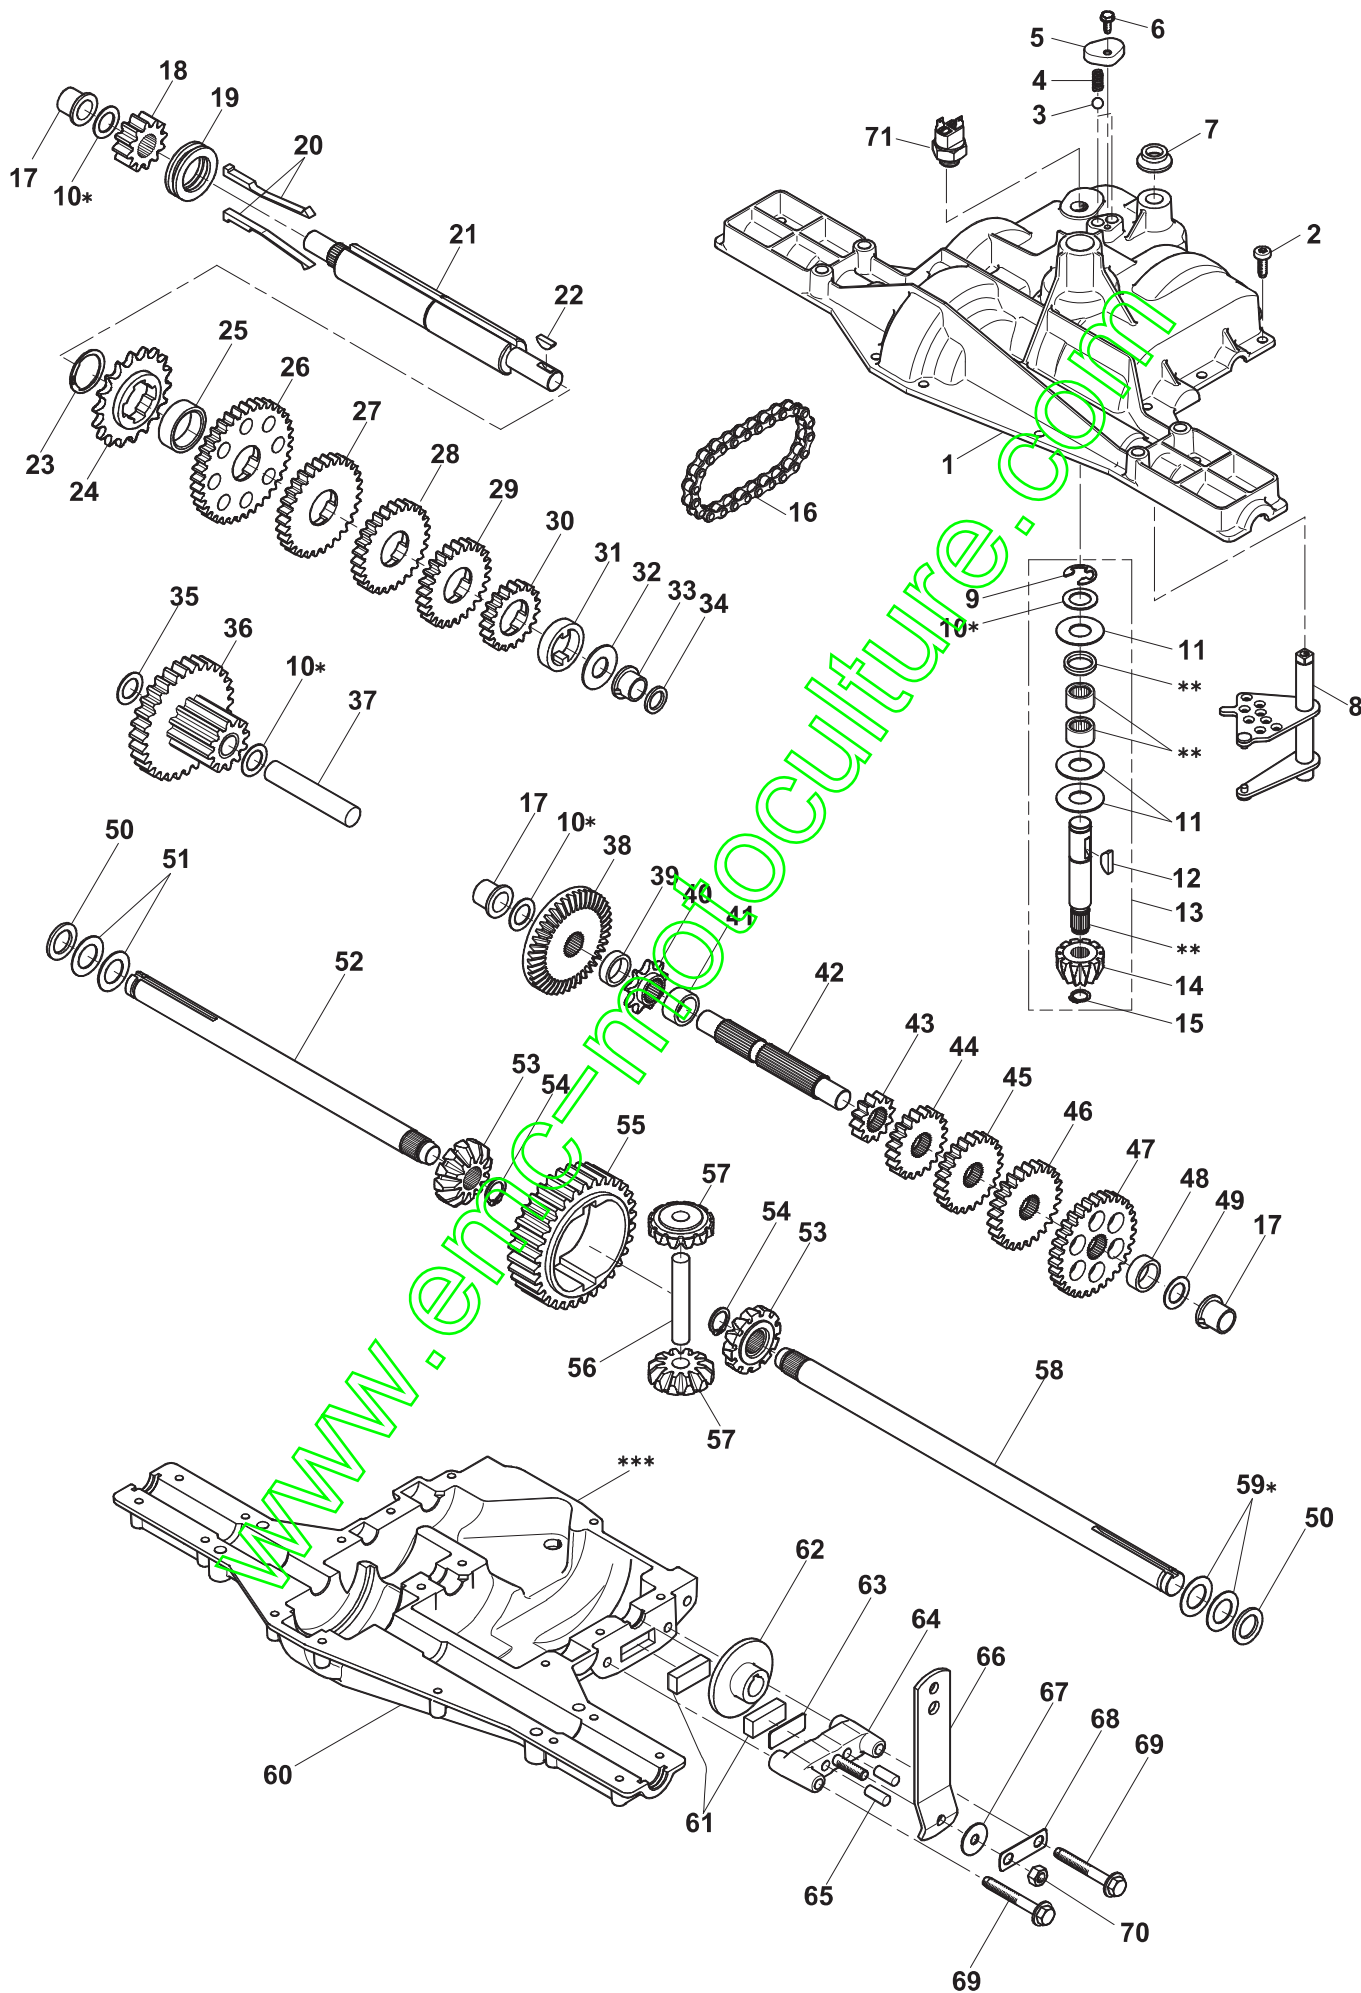

SC 9812B

Pos. Fig.	Antal Quantity	Art No Part No	Benämning	Description	Anmärkning Notes
67	1	F000-3760-00	Washer, Plain, .321 X1.00 X .055	Washer, Plain, .321 X1.00 X .055	
68	1	F000-5555-00	Bussning	Bracket, Anti-Rotation	
69	2	F000-5562-00	Screw, Tapping, 5/16-18 X 2.35	Screw, Tapping, 5/16-18 X 2.35	
70	1	F000-3847-00	Nut, Lock, 5/16-24	Nut, Lock, 5/16-24	
71	1	19410610/0	Brytare	Microswitch	
72	1	F000-4300-00	Grease	Grease	

www.emc-motoculture.com