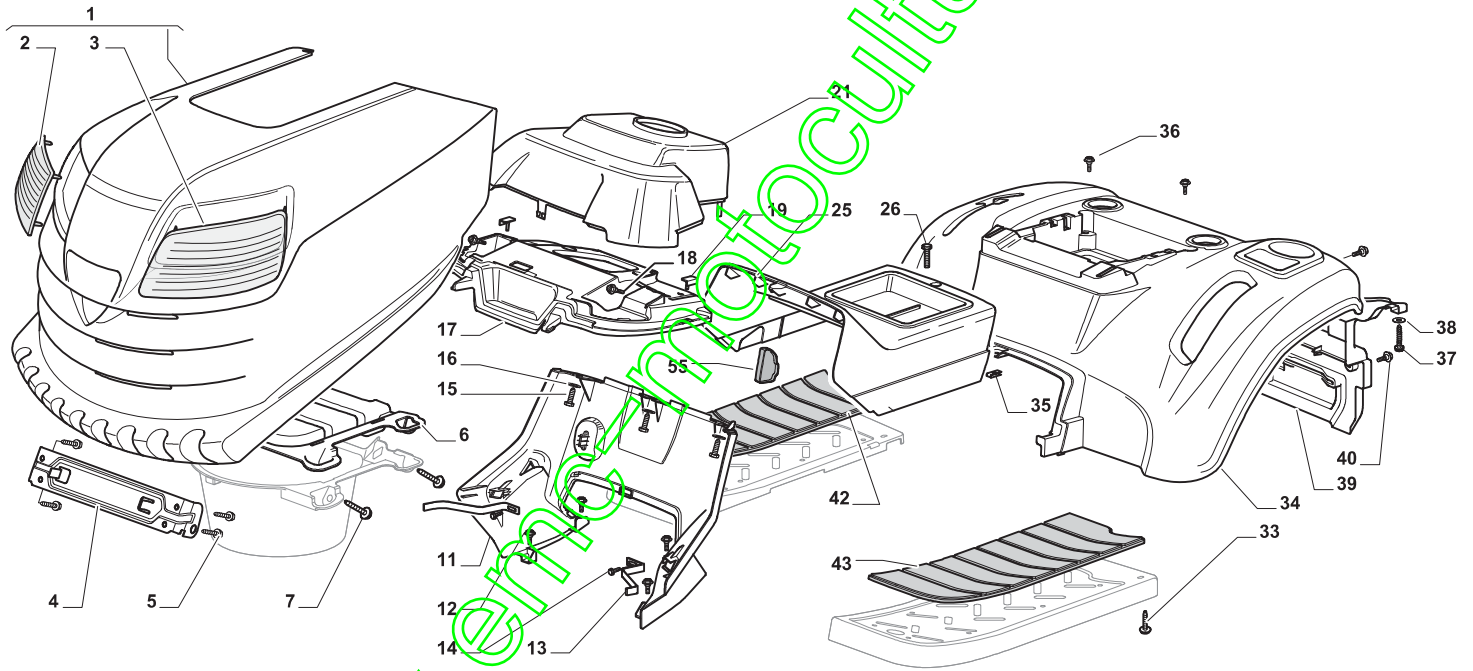

www.eniprotoculture.com

Pos. Fig.	Antal Quantity	Art No Part No	Benämning	Description	Anmärkning Notes
1	1	325076899/0	Engine Hood Black	Engine Hood Black	
2	1	325410887/0	Frontkåpa-hö	Right Grill	
3	1	325410888/0	Frontkåpa-vä	Left Grill	
4	1	325785317/0	Motorhuv	Engine Hood Support	
5	4	12735403/0	Skruv	Screw	
6	1	325263302/1	Air Intake Grill	Air Intake Grill	
7	4	112728692/0	Skruv	Screw	
11	1	325785298/0	Instrumentbräda-Stöd	Dashboard Support	
12	4	125943010/0	Skruv	Screw	
13	2	325270325/0	Guide	Guide	
14	2	12735599/0	Skruv	Screw	
15	3	112735406/0	Skruv	Screw	
16	3	12523040/0	Bricka	Washer	
17	1	325120202/1	Instrumentbräda	Dashboard	
18	2	125943010/0	Skruv	Screw	
19	2	325260003/0	Hylsa	Grommet	
21	1	325120203/0	Kåpa	Cover	
25	1	325110397/1	Kåpa-svart	Cover, Black	
26	1	125943010/0	Skruv	Screw	
33	4	112735406/0	Skruv	Screw	
34	1	325110400/0	Wheels Cover Black	Wheels Cover Black	
35	1	112437506/0	Trombocyt	Plate	
36	2	125943010/0	Skruv	Screw	
37	2	112735406/0	Skruv	Screw	
38	2	12523040/0	Bricka	Washer	
39	1	325547208/1	Tavla	Plate	
40	2	125943010/0	Skruv	Screw	
42	1	325110384/0	Fotsteg-hö täcka	Right Footboard Cover	
43	1	325110385/0	Fotsteg-vä täcka	Left Footboard Cover	
47	4	12523060/0	Bricka	Washer	
55	1	325207191/0	Trombocyt	Plate