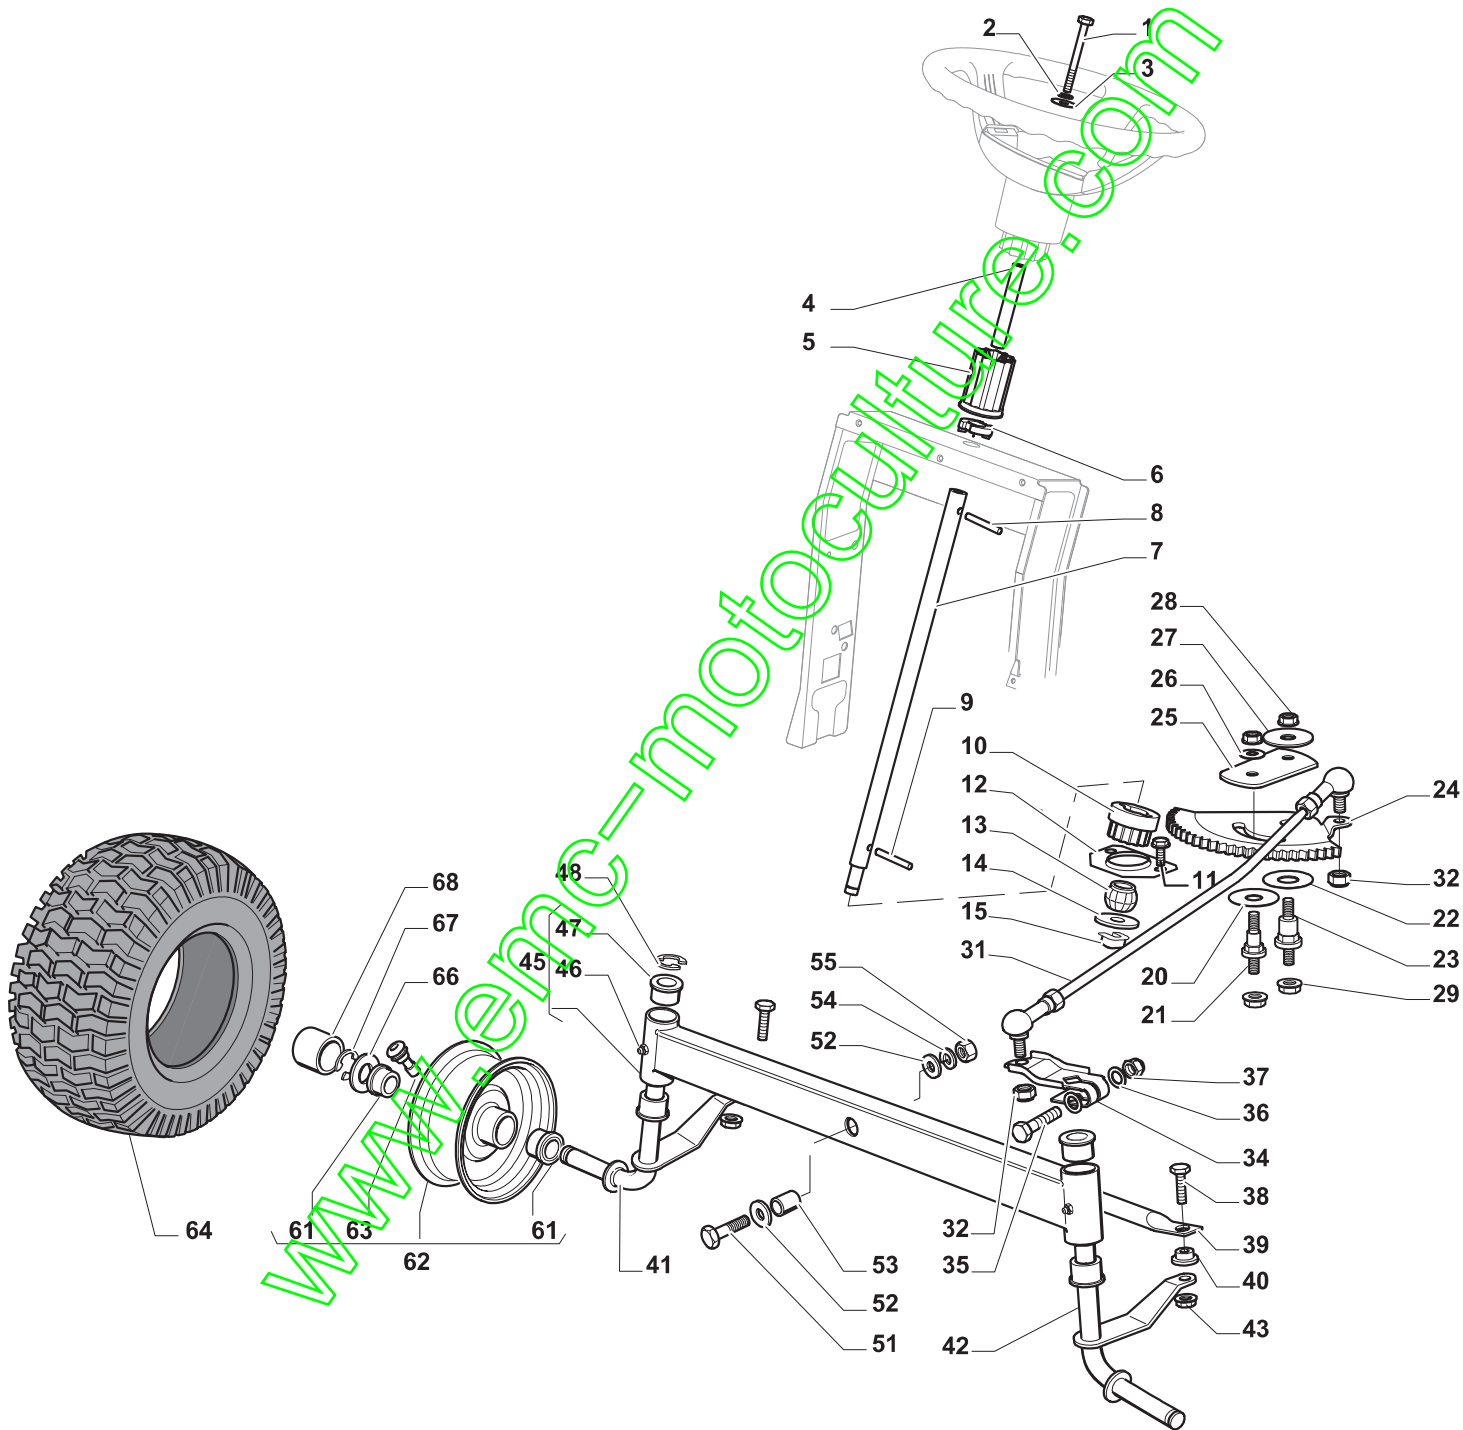

Pos. Fig.	Antal Quantity	Art No Part No	Benämning	Description	Anmärkning Notes
1	1	12692050/0	Skruv	Screw	
2	1	12540260/0	Bricka	Washer	
3	1	12523070/0	Bricka	Washer	
4	1	125160047/0	Distans	Spacer	
5	1	325785318/0	Stöd	Support	
6	1	325038008/0	Bussning	Bush	
7	1	125520007/0	Steering Column	Steering Column	
8	1	112620300/0	Stift	Pin	
9	1	12622650/0	Stift	Pin	
10	1	125570003/0	Drev	Pinion	
11	2	27943051/0	Skruv	Screw	
12	1	325785213/1	Stöd	Support	
13	1	25743000/0	Ledkåpa, Vä+Hö	Joint	
14	1	12521370/0	Bricka	Washer	
15	1	12436030/0	Trombocyt	Plate	
20	1	22672151/0	Bricka	Washer	
21	1	125510104/0	Stift	Pin	
22	1	125670023/0	Bricka	Washer	
23	1	125510109/0	Stift	Pin	
24	1	325735519/0	Steering Shaft	Steering Shaft	
25	1	325547233/0	Tavla	Plate	
26	1	12369500/0	Bricka	Washer	
27	1	22160400/0	Dammskydd	Dust Cover	
28	2	12155010/0	Mutter	Nut	
29	2	12154210/0	Mutter	Nut	
31	1	382000566/0	Stång	Steering Rod	
32	2	12156602/0	Mutter	Nut	
34	1	325318243/0	Spak	Lever	
35	1	12692390/0	Skruv	Screw	
36	2	12521360/0	Bricka	Washer	
37	1	12156602/0	Mutter	Nut	
38	2	125510103/0	Stift	Pin	
39	1	325840029/0	Gasreglagelänk	Tie Rod	
40	2	325038007/0	Bussning	Bush	
41	1	382230369/0	Right Stub Axle	Right Stub Axle	
42	1	382230371/0	Left Stub Axle	Left Stub Axle	
43	2	12155000/0	Mutter	Nut	
45	1	382034030/0	Equalizer With Bush (With 36 + 37)	Equalizer With Bush And Lubricator	
46	2	12379511/0	Smörjnippl	Grease Dispenser	
47	4	25034002/1	Bussning	Brass	
48	1	12001010/0	Låsring	Benzing	
51	1	12692695/0	Skruv	Screw	
52	2	12523100/0	Bricka	Washer	
53	1	25160016/0	Distans	Spacer	
54	1	12587100/0	Bricka	Washer	
55	1	12295300/0	Mutter	Nut	
61	4	25122200/2	Kullager	Bearing	
62	2	182000598/0	Rimm	Rimm	
63	2	25950000/0	Ventil	Valve	
64	2	125590014/0	Däck	Tire	
66	2	25670005/1	Bricka	Washer	
67	2	12001010/0	Låsring	Benzing	
68	2	322110233/0	Navkapsel	Hub Cover