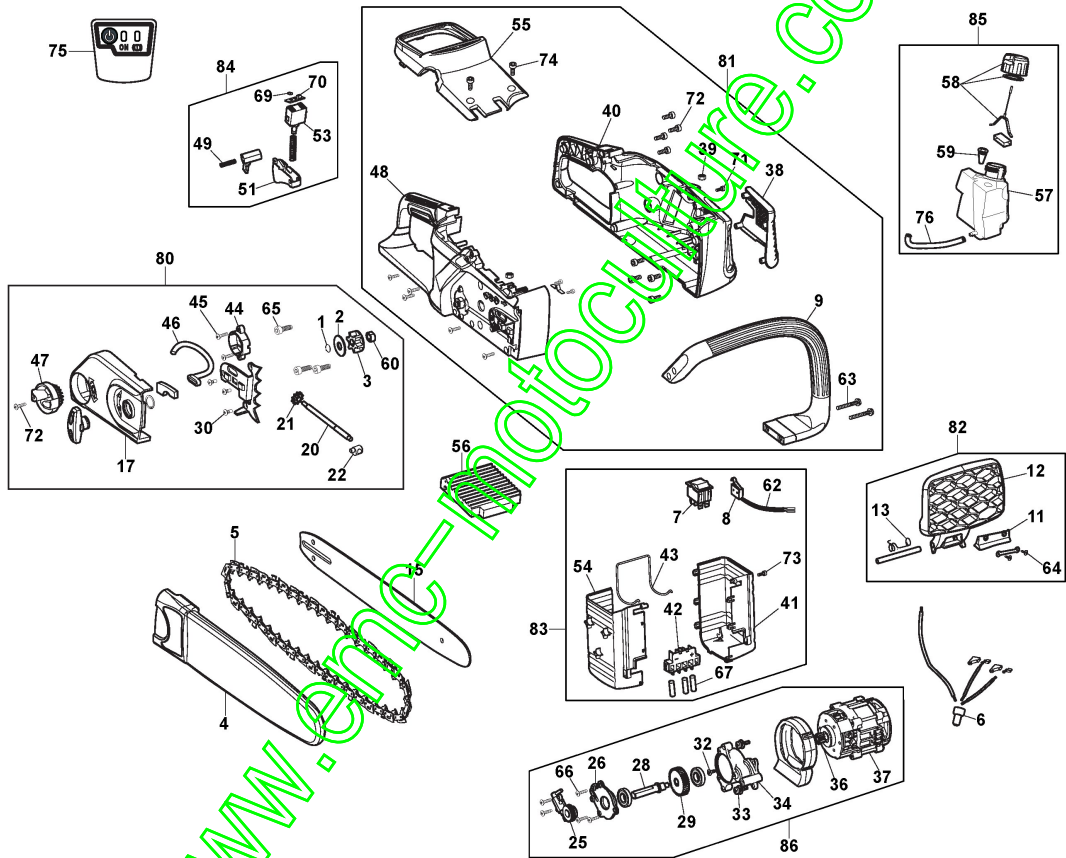

Tronçonneuse Batterie

Réf. N°	Q.té :	Code article	Description	Articles	De	Jusqu'à
1	1	118810403/0	Etrier			
2	1	118810480/0	Rondelle			
3	1	118803294/1	Couronne			
4	1	4181297	Protège-Guide 14inch			
5	1	1519-9116-01	Chaîne 14"-3/8"-0,050"-52E			
6	2	118803230/0	Terminal			
7	1	118803343/0	Interrupteur			
8	1	118803341/0	Interrupteur			
9	1	118803409/0	Poignée Avant			
11	1	118803331/0	Protection			
12	1	118803417/0	Protection			
13	1	118803267/0	Ressort			
15	1	123900205/0	Guide-Chaîne 14inch			
17	1	118803405/0	Carter Chaîne			
20	1	118803243/0	Engrenage			
21	1	118803297/0	Engrenage			
22	1	118803273/0	Vis			
25	1	118803465/0	Pompe À Huile			
26	1	118803248/0	Covercle			
28	1	118803261/0	Arbre de sortie			
29	1	118803259/0	Engrenage			
30	3	6981285	Dotation Visserie			
32	1	2135020	Vis			
33	3	112727790/0	Vis			
34	1	118803247/0	Carter			
36	1	118803254/0	Engrenage			
37	1	118803332/1	Moteur			
38	1	118803427/0	Couvre Gauche			
39	2	112292100/0	Ecrou			
40	1	118803447/0	Carter Gauche			
41	1	118803312/0	Batterie Carter, Gauche			
42	1	118803302/0	Verrouillage			
43	1	118803250/0	Ressort			
44	1	118803310/0	Etrier			
45	2	112728523/0	Vis			
46	1	118803325/0	Tube Départ Huile			
47	1	118803434/0	Poignée, Jaune			
48	1	118803453/0	Carter Droit			
49	1	118803264/0	Ressort			
50	1	118803442/0	Bouton, Jaune			
51	1	118803448/0	Levier Accélérateur			
53	1	118803339/0	Interrupteur			
54	1	118803311/0	Batterie Carter, Droite			
55	1	118803444/0	Carter-Moteur	Grey		
55	1	118803445/0	Carter-Moteur	Black		
56	1	118803468/0	PCB components			
57	1	118803319/0	Réservoir Huile			
58	1	118803348/0	Bouchon D'Huile