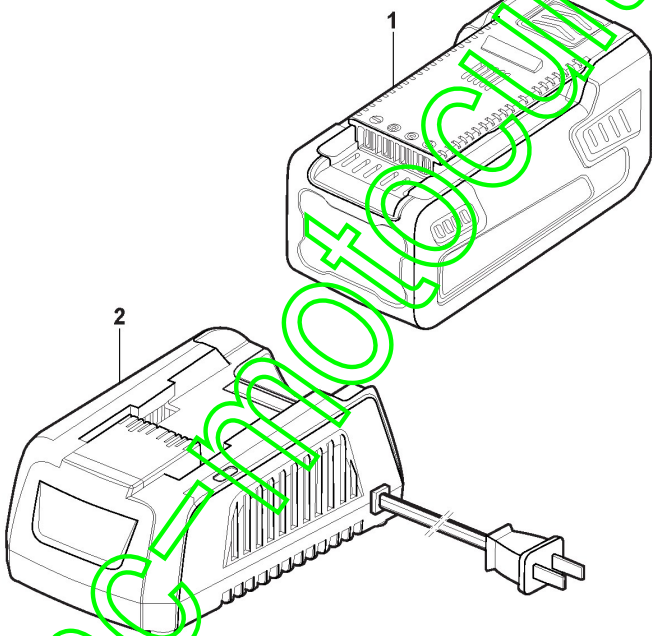

Please Note: These images are for illustrative purposes only.
For more info see descriptions.

Batterie

Réf. N°	Q.té :	Code article	Description	Articles	De	Jusqu'à
1	1	270201020/17	Batterie 24V - 2Ah			
1	1	270401020/17	Batterie 24V - 4Ah			
2	1	270012020/17	24V Chargeur - EU+BS prise			

www.emc-motoculture.com