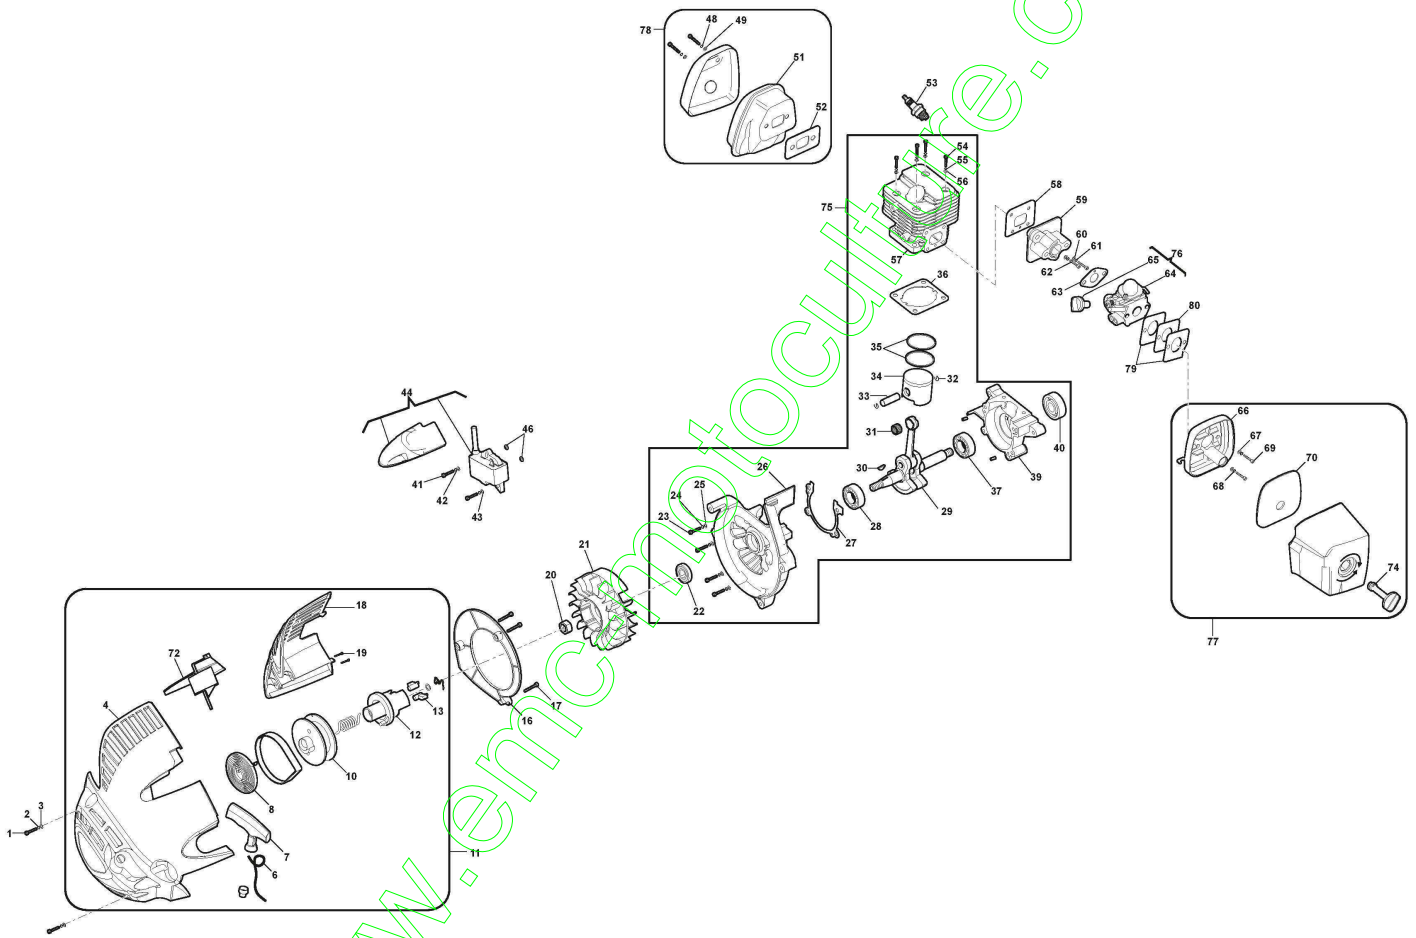

Moteur

Réf. N°	Q.té :	Code article	Description	Articles	De	Jusqu'à
1	3	2132550	Vis			
2	3	112581500/0	Grower			
3	3	112521320/0	Rondelle			
4	1	322055259/0	Carter Démarrage, Jaune			
6	1	123234005/0	Câble Démarrage			
7	1	118803135/0	Poignée Démarrage			
8	1	118803058/0	Ressort Démarrage			
10	1	118803060/0	Poulie Démarrage			
11	1	118803134/0	Démarrateur, Jaune			
12	1	118803061/0	Engrenage			
13	2	118803062/0	Cliquet De Lanceur			
16	1	118803063/0	Deflecteur			
17	3	112726389/0	Vis			
18	1	118803064/0	Couvercle Silencieux			
19	2	112727810/0	Vis			
20	1	123120008/0	Ecrou			
21	1	118803065/0	Volant Aimant			
22	1	118550599/0	Anneau De Tenue			
23	4	2132550	Vis			
24	4	112581500/0	Grower			
25	4	112521320/0	Rondelle			
26	1	118803066/0	Motorabdeckung			
27	1	118803067/0	Joint d'étanchéité			
28	1	119216038/0	Roulement			
29	1	118803068/0	Arbre Moteur			
30	1	3151050	Languette Volant			
31	1	118803069/0	Coussinet			
32	2	123202006/0	Circlip Pointeau			
33	1	118803070/0	Pointeau Piston			
34	1	118803071/0	Piston			
35	2	118803072/0	Collier Élastique			
36	1	118803073/0	Garniture Cylindre			
37	1	119216038/0	Roulement			
39	1	118803075/0	Motorabdeckung			
40	1	118550599/0	Anneau De Tenue			
41	2	2132510	Vis			
42	2	112581200/0	Grower			
43	2	112523000/1	Rondelle			
44	1	118803076/0	Bobine Électronique			
46	2	118804612/0	Protection thermique			
48	2	112581500/0	Grower			
49	2	112521320/0	Rondelle			
51	1	118803080/0	Silencieux			
52	1	118803081/0	Garniture Silencieux			
53	1	3210024	Bougie			
54	4	2132550	Vis			
55	4	112581500/0	Grower			
56	4	112521320/0	Rondelle