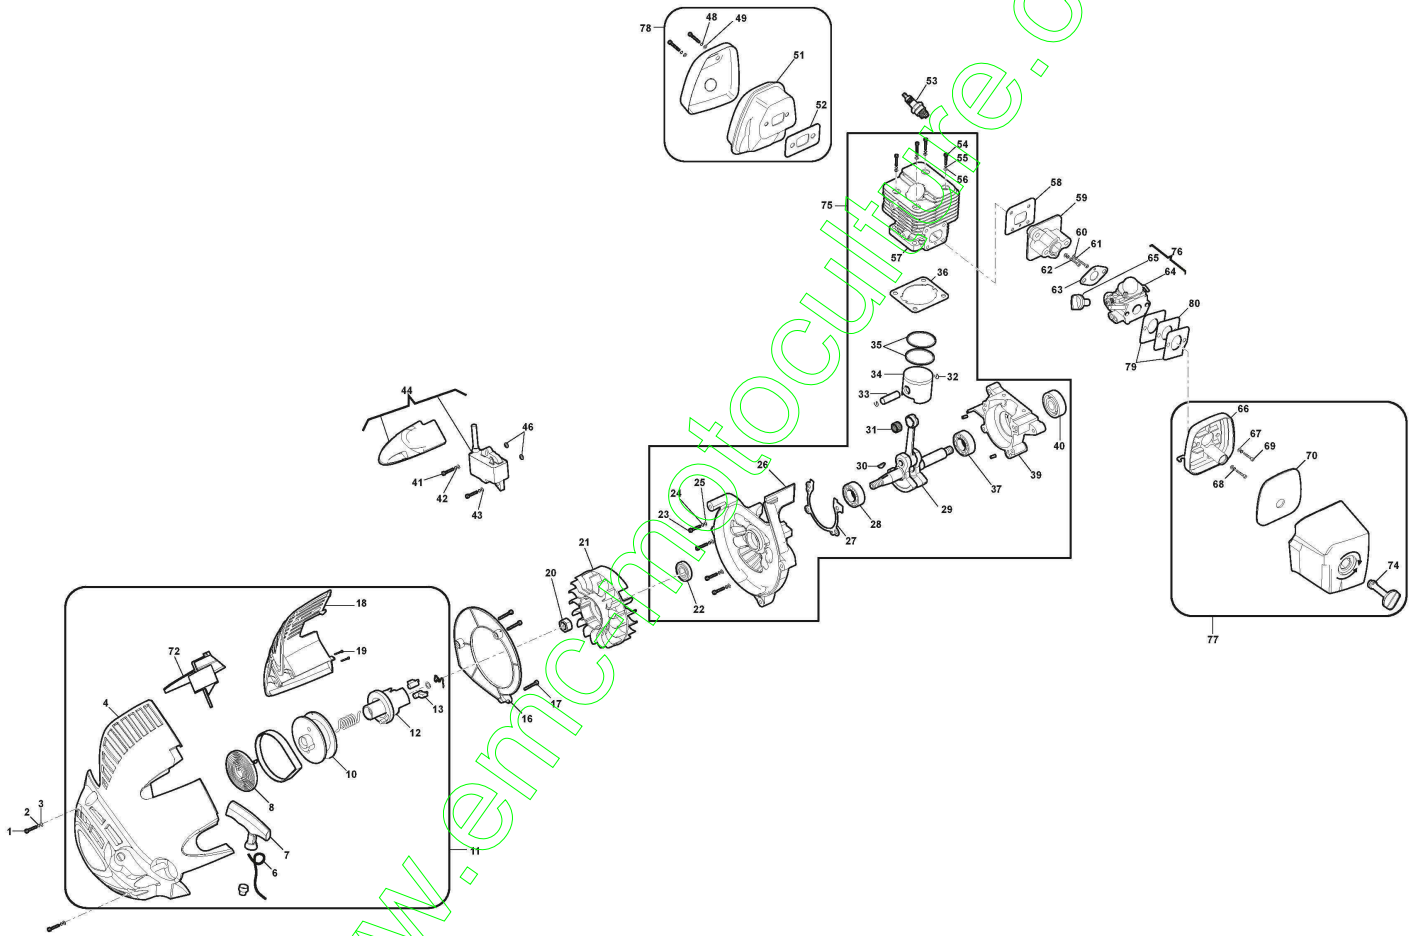

STIGA

SBL 327 V (2020)

255127002/15

Spare parts list Reservdelar Repuestos Ersatzteile Pièces détachées Reserve onderdelen Catalogo ricambi

- Use ST. S.p.A. Genuine Spare Parts specified in the parts list for repair and/or replacement.
- The contents described in the parts list may change due to improvement.
- The drawings of the spare parts are only indicative And might Not represent the part in question exactly.
- The indications "right" - "left" - "front" - "rear" refer to the position of the operator when using the machine.
- When placing orders of parts for repair And/Or replacement, make sure that the illustrated parts list is the one applying to the machine's year of manufacture, as shown on the identification plate attached to the machine.

Moteur

Réf. N°	Q.té :	Code article	Description	Articles	De	Jusqu'à
57	1	118803082/0	Cylindre			
58	1	118803083/0	Joint d'étanchéité			
59	1	118803084/0	Collecteur D'Aspiration			
60	2	112521320/0	Rondelle			
61	2	112581500/0	Grower			
62	2	2132550	Vis			
63	1	118803085/0	Garnitures Carburateur			
64	1	118803086/0	Carburateur			
65	1	118803087/0	Poignée			
66	1	118803088/0	Base Filter Air			
67	2	112521320/0	Rondelle			
68	2	112581500/0	Grower			
69	2	6981104	Dotation Visserie			
70	1	118803089/0	Filtre À Air			
72	1	118804611/0	Caoutchouc			
74	1	118803090/0	Poignée	Black		
75	1	118804968/0	Ens. Short Block Moteur			
76	1	118804969/0	Ens. Carburateur			
77	1	118804970/0	Ens. Filtre À Air			
78	1	118804971/0	Ens. Silencieux			
79	2	118805290/0	Joint d'étanchéité		From S/N 20CC1BLO	
80	1	118805291/0	Joint d'étanchéité		From S/N 500181 20CC1BLO 000181	