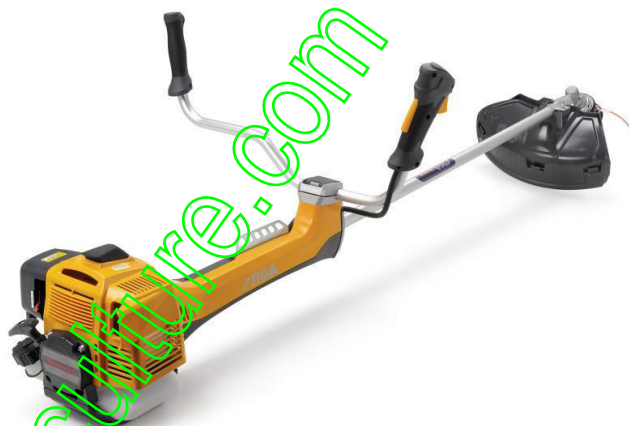

STIGA

SBC 653 KD (2018)

288421002/14

Spare parts list Reservdelar Repuestos Ersatzteile Pièces détachées Reserve onderdelen Catalogo ricambi

www.emc-motoculture.com

- Use ST. S.p.A. Genuine Spare Parts specified in the parts list for repair and/or replacement.
- The contents described in the parts list may change due to improvement.
- The drawings of the spare parts are only indicative And might Not represent the part in question exactly.
- The indications "right" - "left" - "front" - "rear" refer to the position of the operator when using the machine.
- When placing orders of parts for repair And/Or replacement, make sure that the illustrated parts list is the one applying to the machine's year of manufacture, as shown on the identification plate attached to the machine.