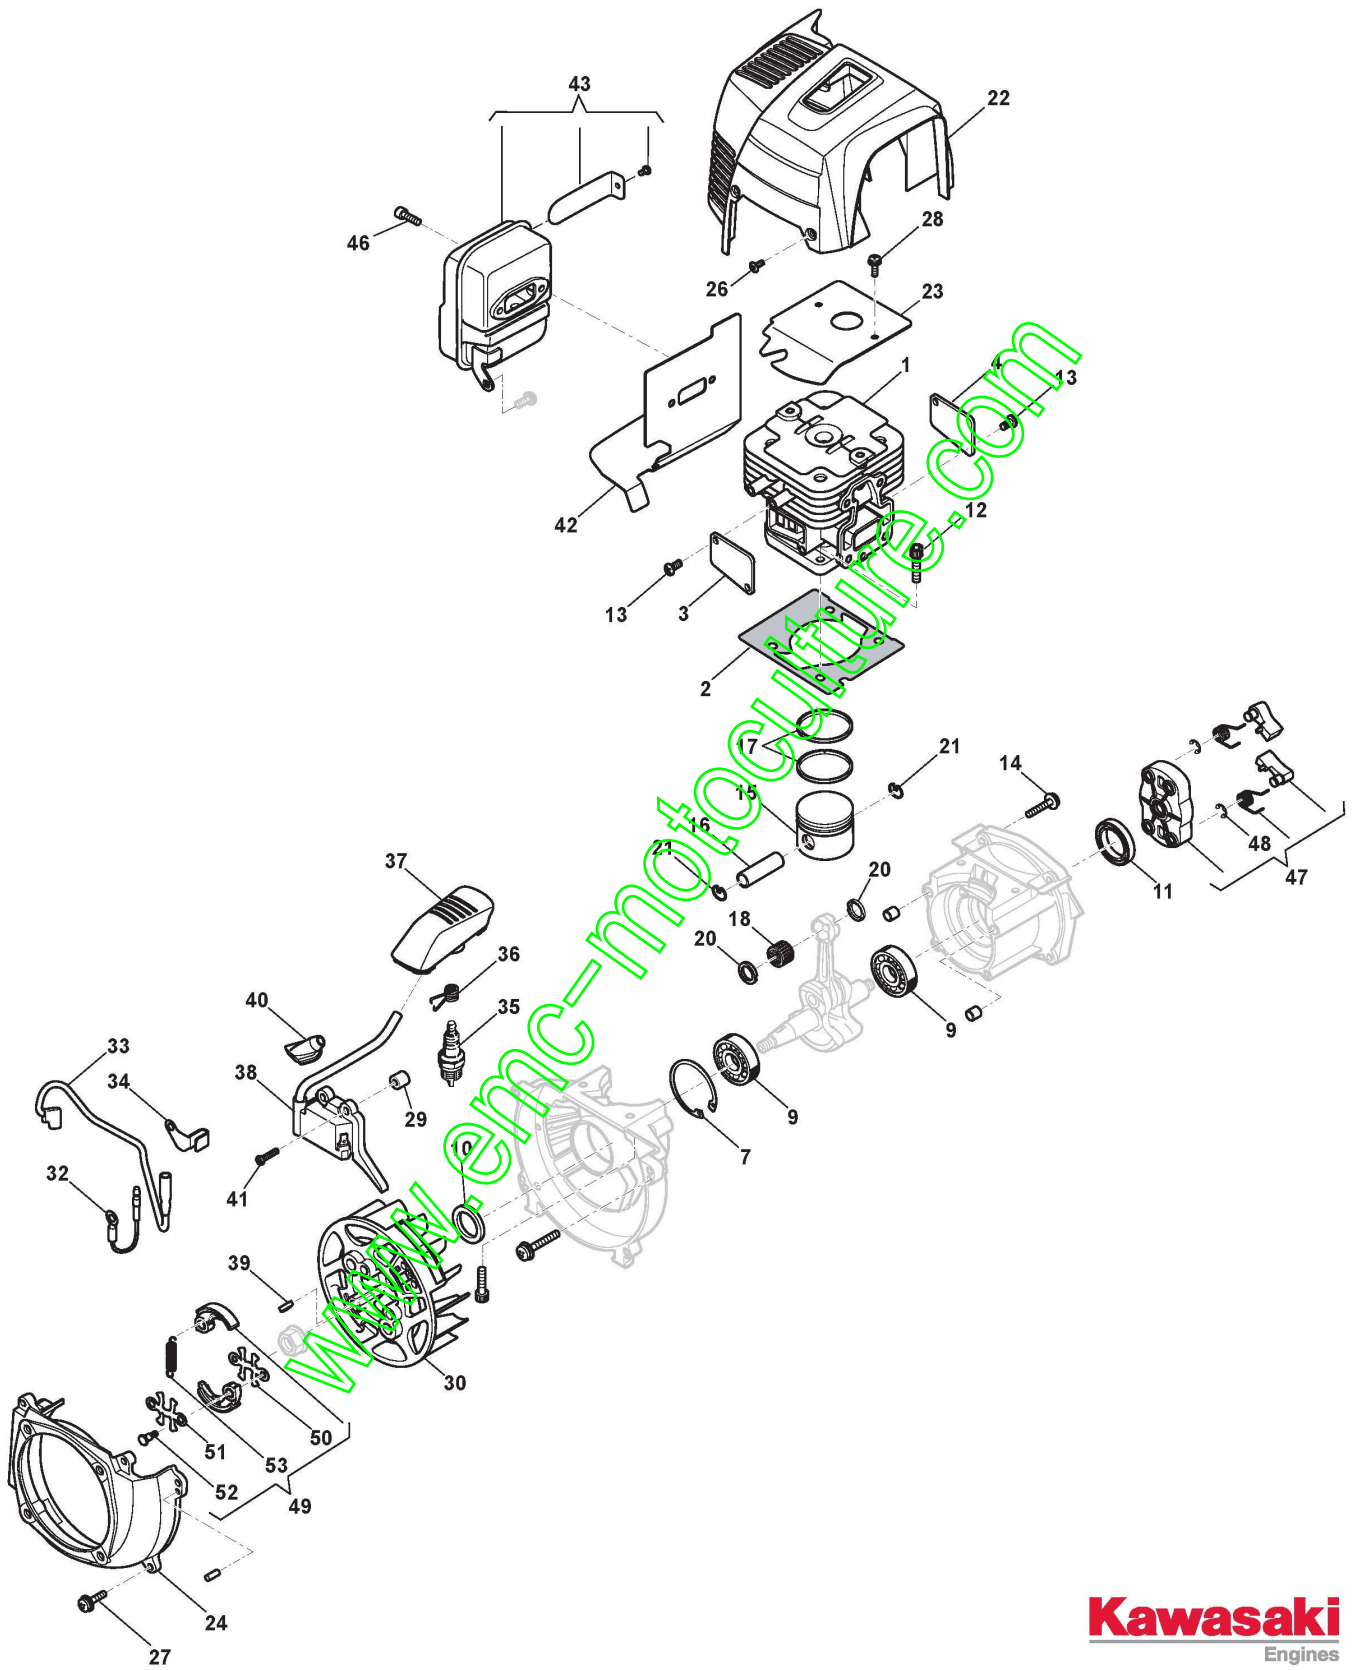

Moteur

Réf. N°	Q.té :	Code article	Description	Articles	De	Jusqu'à
1	1	118801960/0	Cylindre			
2	1	118801779/0	Garniture Cylindre			
3	1	118801818/0	Plaquette			
4	1	118801979/0	Plaquette			
7	1	118801915/0	Circlip Pointeau			
9	2	118801919/0	Roulement			
10	1	118801923/0	Anneau De Tenue			
11	1	118801995/0	Anneau De Tenue			
12	4	118801940/0	Vis			
13	4	118801946/0	Vis			
14	4	2135120	Vis			
15	1	118801794/0	Piston			
16	1	118801799/0	Pointeau Piston			
17	1	118801804/0	Collier Élastique			
18	1	118801808/0	Coussinet			
20	2	118801910/0	Entretoise			
21	2	118801916/0	Circlip Pointeau			
22	1	118802007/0	Couvre-Cylindre Jaune			
23	1	118801992/0	Couvre-Cylindre Plaque			
24	1	118801898/0	Carter			
26	2	123878020/0	Vis			
27	4	2135040	Vis			
28	2	2135180	Vis			
29	2	118801831/0	Insulator			
30	1	118801840/0	Volant Aimant			
32	1	118801852/0	Câble Masse			
33	1	118801987/0	Câble Bobine-Interrupt.			
34	1	118801948/0	Collier			
35	1	3210024	Bougie			
36	1	3657050	Ressort Fixation Bougie			
37	1	118801844/0	Capuchon Bougie			
38	1	118801849/0	Bobine Électronique			
39	1	3151050	Languette Volant			
40	1	118801927/0	Caoutchouc			
41	2	2132510	Vis			
42	1	118801780/0	Garniture Silencieux			
43	1	118801871/0	Silencieux			
46	2	2135040	Vis			
47	1	118801874/0	Poulie Démarrage			
48	2	118801912/0	Anneau Ressort			
49	1	118801977/0	Ens. Friction			
50	1	118801813/0	Plaquette			
51	1	118801978/0	Plaquette			
52	2	118801918/0	Pivot			
53	1	118801933/0	Ressort