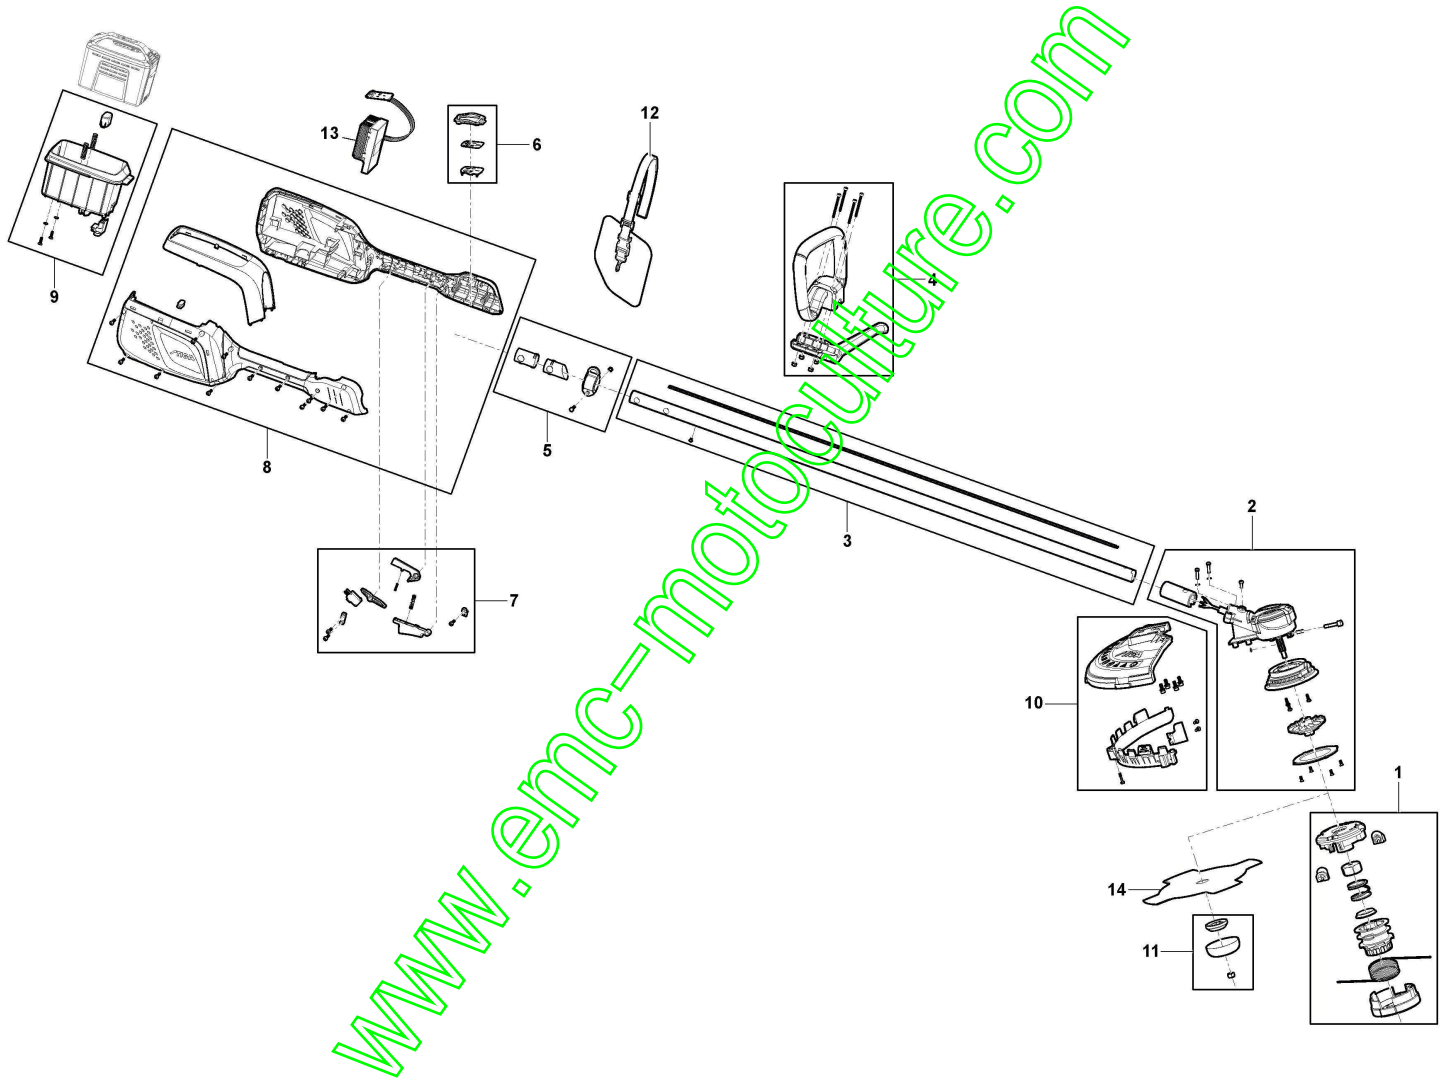

STIGA

SBC 500 AE (2020)

278200008/ST1

Spare parts list Reservdelar Repuestos Ersatzteile Pièces détachées Reserve onderdelen Catalogo ricambi

www.emc-motoculture.com

- Use ST. S.p.A. Genuine Spare Parts specified in the parts list for repair and/or replacement.
- The contents described in the parts list may change due to improvement.
- The drawings of the spare parts are only indicative And might Not represent the part in question exactly.
- The indications "right" - "left" - "front" - "rear" refer to the position of the operator when using the machine.
- When placing orders of parts for repair And/Or replacement, make sure that the illustrated parts list Is the one applying to the machine's year of manufacture, as shown on the identification plate attached to the machine.

Débroussailleuses Batterie

Réf. N°	Q.té :	Code article	Description	Articles	De	Jusqu'à
1	1	1911-9250-01	Kit Tête À Fils Nylon			
2	1	118810786/0	Kit Moteur Électrique			
3	1	118810783/0	Ens.Tube Transmission			
4	1	118810784/0	Kit Poignée			
5	1	118810782/0	Kit Joint			
6	1	118810781/0	Kit Interrupter Capot			
7	1	118810780/0	Levier Set			
8	1	118810779/0	Ens Carter, Gris-Jaune			
9	1	118810778/0	Ens. Boîtier de la Batterie			
10	1	118810787/0	Ens. Pare-Pierres			
11	1	118810788/0	Kit de Fixation de Lame			
12	1	118810807/0	Harnais			
13	1	118810808/0	Carte Electronique			
14	1	1911-9264-01	Lame 4 dents disque			