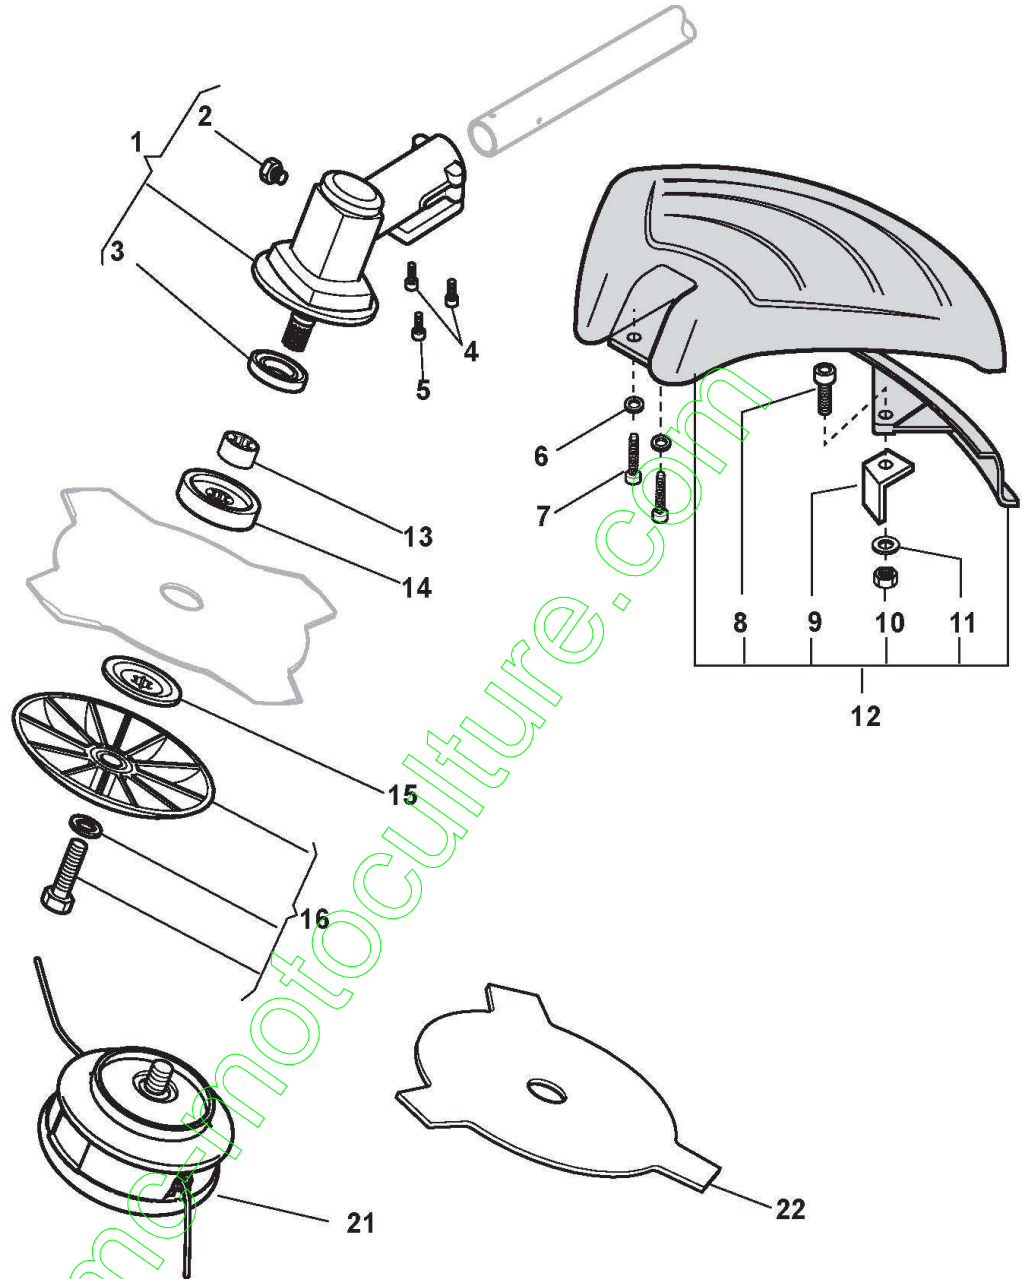

STIGA

SB 425 H (2013)

281240002/08

Spare parts list Reservdelar Repuestos Ersatzteile Pièces détachées Reserve onderdelen Catalogo ricambi

- Use ST. S.p.A. Genuine Spare Parts specified in the parts list for repair and/or replacement.
- The contents described in the parts list may change due to improvement.
- The drawings of the spare parts are only indicative And might Not represent the part in question exactly.
- The indications "right" - "left" - "front" - "rear" refer to the position of the operator when using the machine.
- When placing orders of parts for repair And/Or replacement, make sure that the illustrated parts list is the one applying to the machine's year of manufacture, as shown on the identification plate attached to the machine.

Boîte engrenage

Réf. N°	Q.té :	Code article	Description	Articles	De	Jusqu'à
1	1	3L4252770/2	Ens.Boîte Engren. Ø24			
2	1	2653460	Vis			
3	1	3121180	Anneau De Tenue			
4	2	2135050	Vis			
5	1	2653090	Vis			
6	2	2312150	Rondelle			
7	2	2135060	Vis			
8	1	2135030	Vis			
9	1	3615000	Lame Coupe-Fil			
10	1	112154330/0	Ecrou			
11	1	2312150	Rondelle			
12	1	8563570	Ens. Capot Anti-Projections			
13	1	3660680	Collier			
14	1	3641650	Bague Supérieure			
15	1	3612650	Bague Inférieure			
16	1	4560610	Stabilisateur			
21	1	3L4353240/1	Tête À 2 Fils Nylon			
22	1	6031172	Lame À 3 Dents			