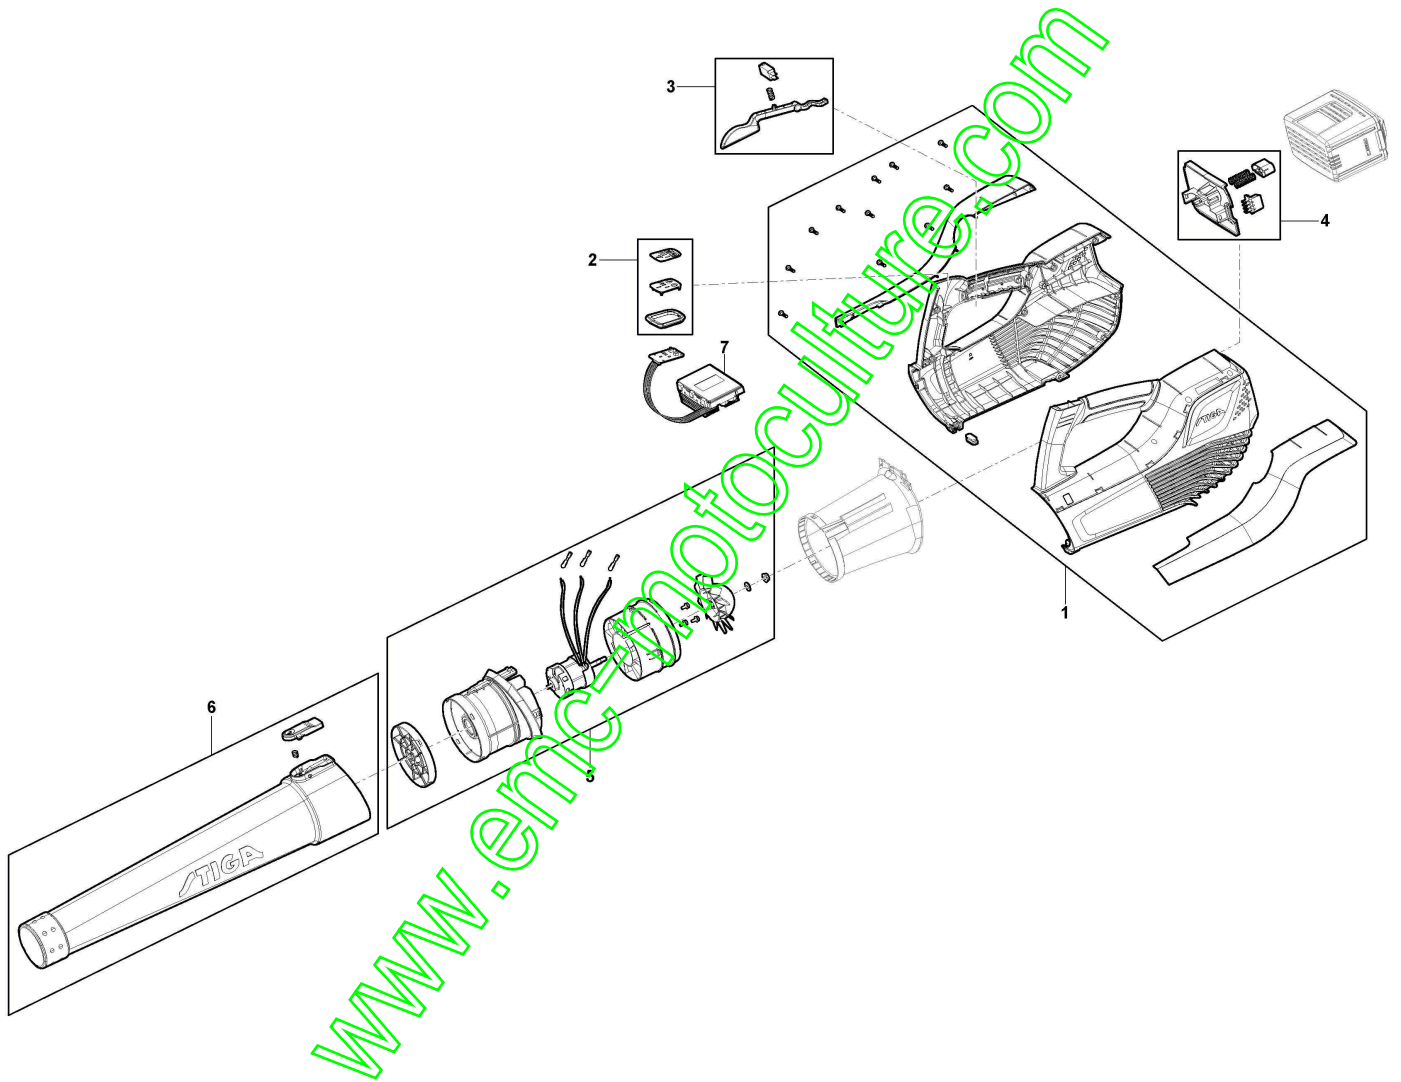

Souffleur a Batterie

Réf. N°	Q.té :	Code article	Description	Articles	De	Jusqu'à
1	1	118810774/0	Ens Carter, Gris-Jaune			
2	1	118810775/0	Kit Interrupter Capot			
3	1	118810776/0	Levier Set			
4	1	118810777/0	Ens. Boîtier de la Batterie			
5	1	118810773/0	Kit Moteur Électrique			
6	1	118810772/0	Ens. Tuyau Aspirateur			
7	1	118810811/0	Carte Electronique			

www.emc-motoculture.com