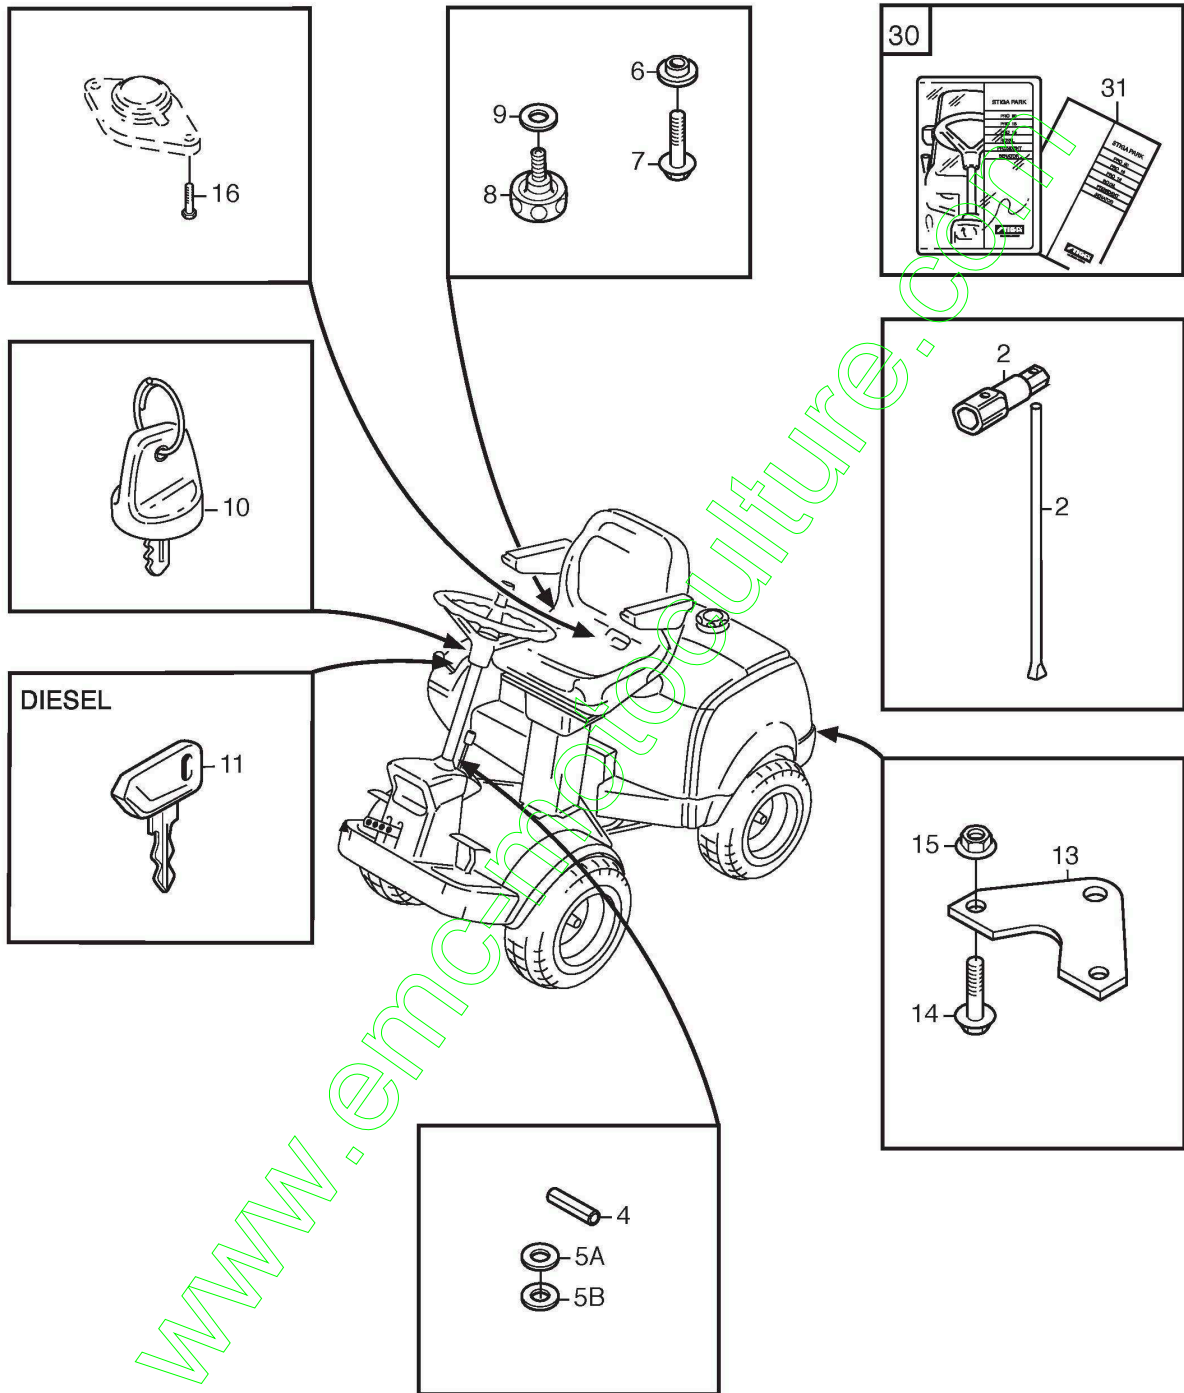

Accessoires

Réf. N°	Q.té :	Code article	Description	Articles	De	Jusqu'à
0	1	1134-4249-04	Accessory Bag			
4	1	9595-0262-00	Locating Pin			
5A	1	9699-0103-02	Rondelle	0.5 mm		
5B	1	9699-0114-02	Rondelle	1.0 mm		
6	2	1134-4185-01	Rondelle			
7	2	9959-0820-16	Vis			
8	2	1134-2609-01	Pommeau			
9	2	9699-0062-02	Rondelle			
11	2	1134-4909-01	Clef A Demarrage			
13	1	1134-4003-01	Towing Plate			
14	2	9959-0820-16	Vis			
15	2	9739-0831-22	Ecrou			
16	2	9837-8914-12	Vis	6112, 6113, 6143		
30	1	1134-3771-55	Folder W Manuals (Park)			
31	1	8211-0209-09	Safety regulations			
31	1	8211-0315-01	Livret d'instruction	SE-FI-DK-NO-DE-GB-FR		
31	1	8211-0322-01	Service Book			
31	1	8211-0325-01	Livret d'instruction	IT-ES-PT-PL-RU-CZ-HU		
31	1	8211-2002-03	Warranty Card			

www.emc-motoculture.com