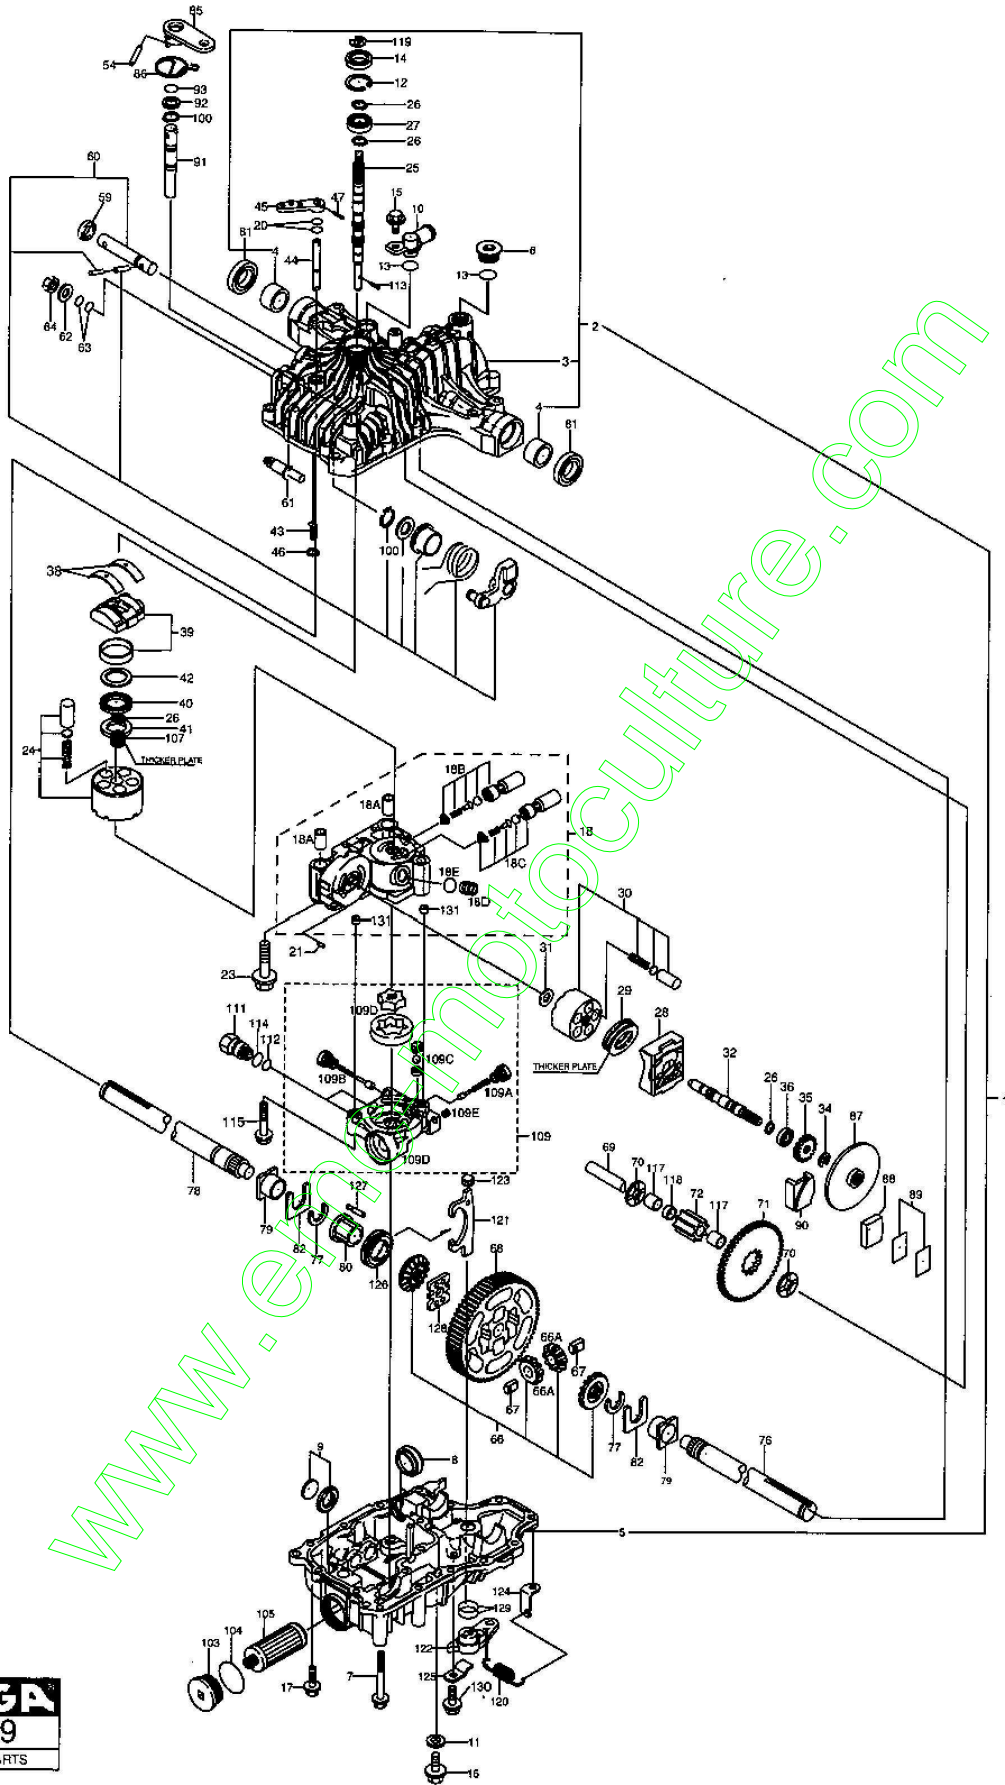

Transmission

Réf. N°	Q.té :	Code article	Description	Articles	De	Jusqu'à
60	1	1139-1191-01	Control Shaft Cmp	K66B		
61	1	1139-1190-01	Fulcrum (Eccentricity)	K66B		
62	1	1139-1102-01	Rondelle	K66B		
63	2	1139-1115-01	O-Ring	K66B		
64	1	1139-1127-01	Ecrou	K66B		
66	1	1139-1201-01	Diff.Gear Kit	K66B		
66A	2	1139-1202-01	Diff.Pinion	K66B		
67	2	1139-1203-01	Pivot	K66B		
68	1	1139-1208-01	Final Gear	K66B		
69	1	1139-1192-01	Shaft (Final P)	K66B		
70	2	1139-1193-01	Rondelle	K66B		
71	1	1139-1206-01	Reduction Gear	K66B		
72	1	1139-1209-01	Final Pinion	K66B		
76	1	1139-1332-01	Axle Shaft-L	K66B		
77	2	1139-1155-01	Ring	K66B		
78	1	1139-1333-01	Axle Shaft-R	K66B		
79	2	1139-1156-01	Douille	K66B		
80	1	1139-1330-01	Collar	K66B		
81	2	1139-1044-01	Seal 25.4*42*8	K66B		
82	2	1139-1194-01	Rondelle	K66B		
85	1	1139-1227-01	Brake Arm	K66B		
86	1	1139-1228-01	Return Spring	K66B		
87	1	1139-1195-01	Disque Frein	K66B		
88	1	1139-1196-01	Brake Shoe	K66B		
89	1	1139-1198-01	Shim Set	K66B		
90	1	1139-1200-01	Plateau	K66B		
91	1	1139-1197-01	Brake Shaft	K66B		
92	1	1139-1199-01	Rondelle	K66B		
93	1	1139-1114-01	O-Ring	K66B		
100	2	1139-1278-01	Ring	K66B		
103	1	1139-1230-01	Cap	K66B		
104	1	1139-1290-01	Packing	K66B		
105	1	1139-1186-01	Filtre	K66B		
107	1	1139-1018-01	Ressort	K66B		
109A	1	1139-1153-01	Valve Cmp	K66B		
109B	1	1139-1154-01	Valve Cmp	K66B		
109E	1	1139-1167-01	Plug	K66B		
109	1	1139-1184-01	Pump Case Sub Assy	K66B		
109D	1	1139-1185-01	Pump Case Cmp	K66B		
109C	1	1139-1234-01	Check Cmp	K66B		
111	2	1139-1235-01	Connector	K66B		
112	2	1139-1168-01	Packing	K66B		
113	1	1139-1148-01	Pivot	K66B		
114	2	1139-0239-01	Packing	K66B		
115	2	1139-1291-01	Boulon	K66B		
117	2	1139-1204-01	Needle Bearing	K66B		
118	1	1139-1205-01	Collar	K66B		
119	1	1139-1146-01	Ring	K66B