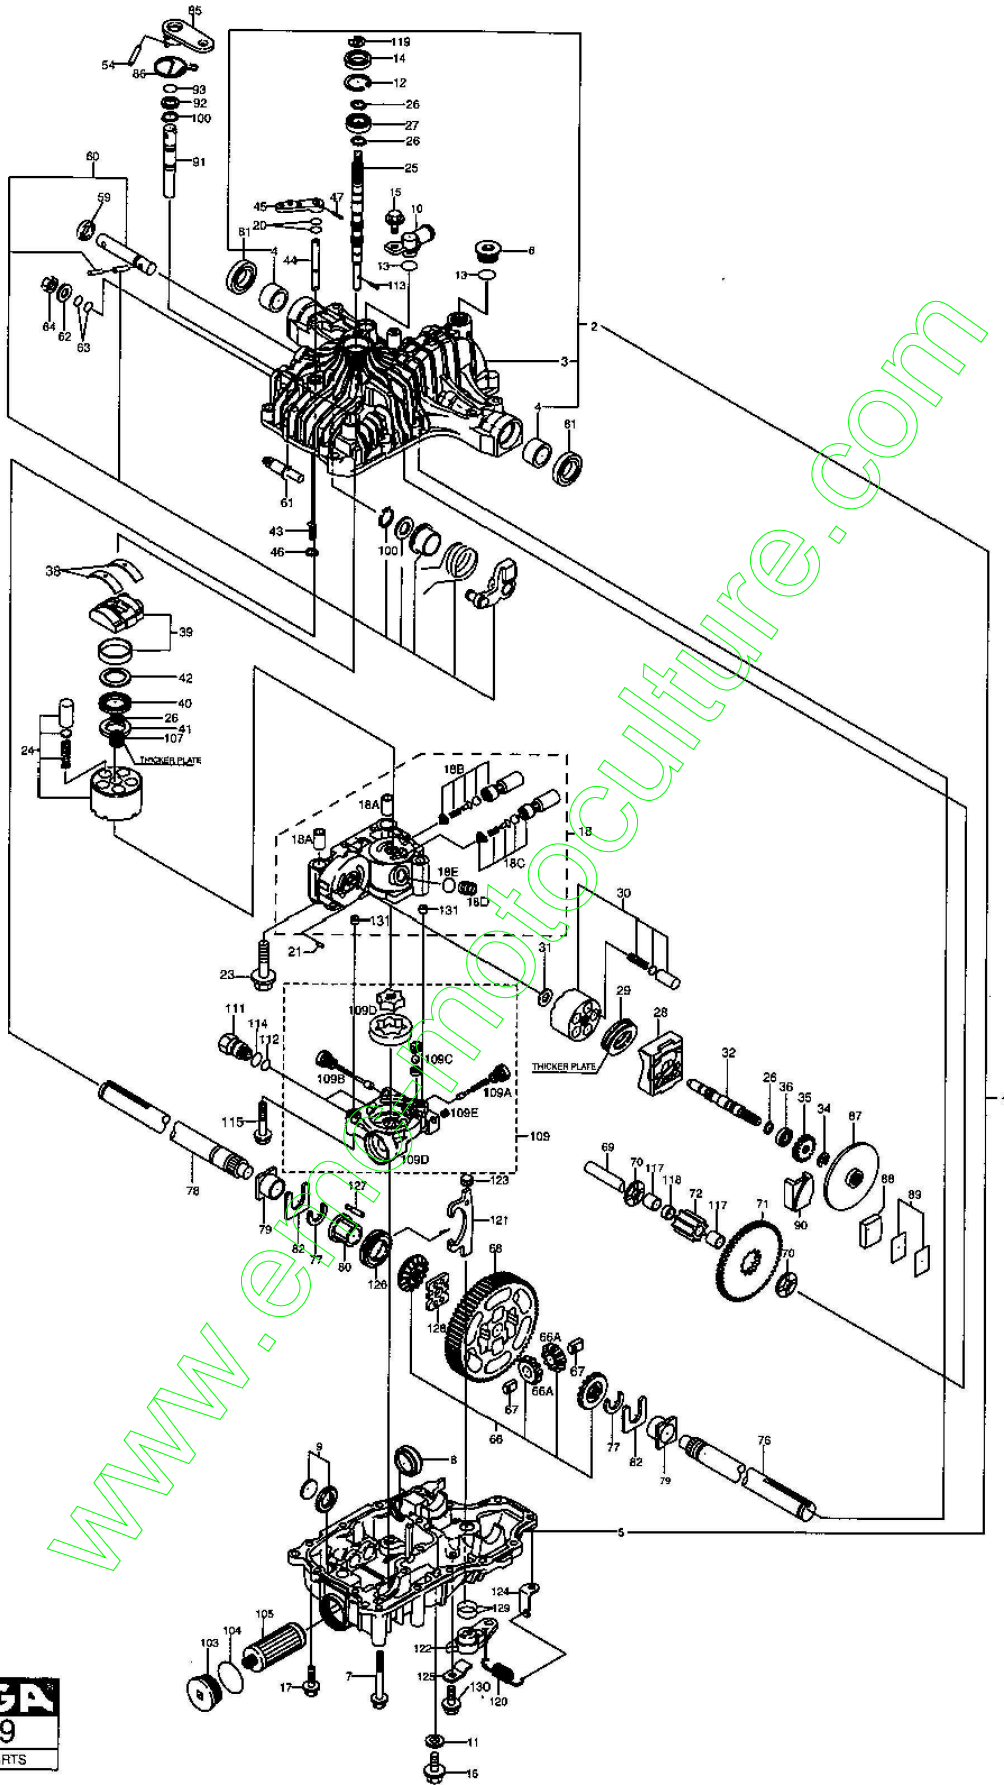

Transmission

Réf. N°	Q.té :	Code article	Description	Articles	De	Jusqu'à
1	1	1139-1211-01	Transaxle Case Set	K66B		
2	1	1139-1169-01	Upper Case Cmp	Inkl. pos 3-4 _ K66B		
5	1	1139-1212-01	Lower Housing	K66B		
6	1	1139-1171-01	Oil Cap	K66B		
7	5	1139-1006-01	Boulon	K66B		
8	1	1139-1172-01	Filtre	K66B		
9	1	1139-1057-01	Magnet Assy	K66B		
10	1	1139-1179-01	Fitting	K66B		
11	2	1139-1277-01	Rondelle	K66B		
12	1	1139-1104-01	Snap Ring	K66B		
13	2	1139-1116-01	O-Ring	K66B		
14	1	1139-1119-01	Seal 15*35*7	K66B		
15	1	1139-1124-01	Boulon	K66B		
16	2	1139-1292-01	Boulon	K66B		
17	12	1139-0244-01	Vis	K66B		
18E	1	1139-1117-01	O-Ring	K66B		
18C	1	1139-1175-01	Valve Set	K66B		
18B	1	1139-1176-01	Valve Set	K66B		
18D	1	1139-1177-01	Plug	K66B		
18	1	1139-1178-01	Center Case Cmp	K66B		
18A	2	1139-1231-01	Pivot	K66B		
20	2	1139-1117-01	O-Ring	K66B		
21	1	1139-1158-01	Pivot	K66B		
23	3	1139-1293-01	Boulon	K66B		
24	1	1139-1139-01	Cylinder Block Assy	K66B		
25	1	1139-1214-01	Pump Shaft	K66B		
26	4	1139-1021-01	Snap Ring	K66B		
27	1	1139-1110-01	Roulement À Billes	K66B		
28	1	1139-1170-01	Housing	K66B		
29	1	1139-1005-01	Thrust Bearing	K66B		
30	1	1139-1139-01	Cylinder Block Assy	K66B		
31	1	1139-1160-01	Rondelle	K66B		
32	1	1139-1182-01	Motor Shaft	K66B		
34	1	1139-1183-01	E-Ring	K66B		
35	1	1139-1215-01	Motor Gear	K66B		
36	1	1139-1287-01	Roulement À Billes	K66B		
38	2	1139-1022-01	Metal Thrust	K66B		
39	1	1139-1187-01	Swash Plate Cmp	K66B		
40	1	1139-1024-01	Coussinet	K66B		
41	1	1139-1145-01	Thrust Plate	K66B		
42	1	1139-1026-01	Thrust Plate	K66B		
43	1	1139-1028-01	Ressort	K66B		
44	1	1139-1188-01	By-Pass Shaft	K66B		
45	1	1139-1189-01	By-Pass Lever	K66B		
46	1	1139-1161-01	Ring	K66B		
47	1	1139-1280-01	Pivot	K66B		
54	1	1139-1285-01	Pivot	K66B		
59	1	1139-1165-01	Anneau De Tenue	K66B