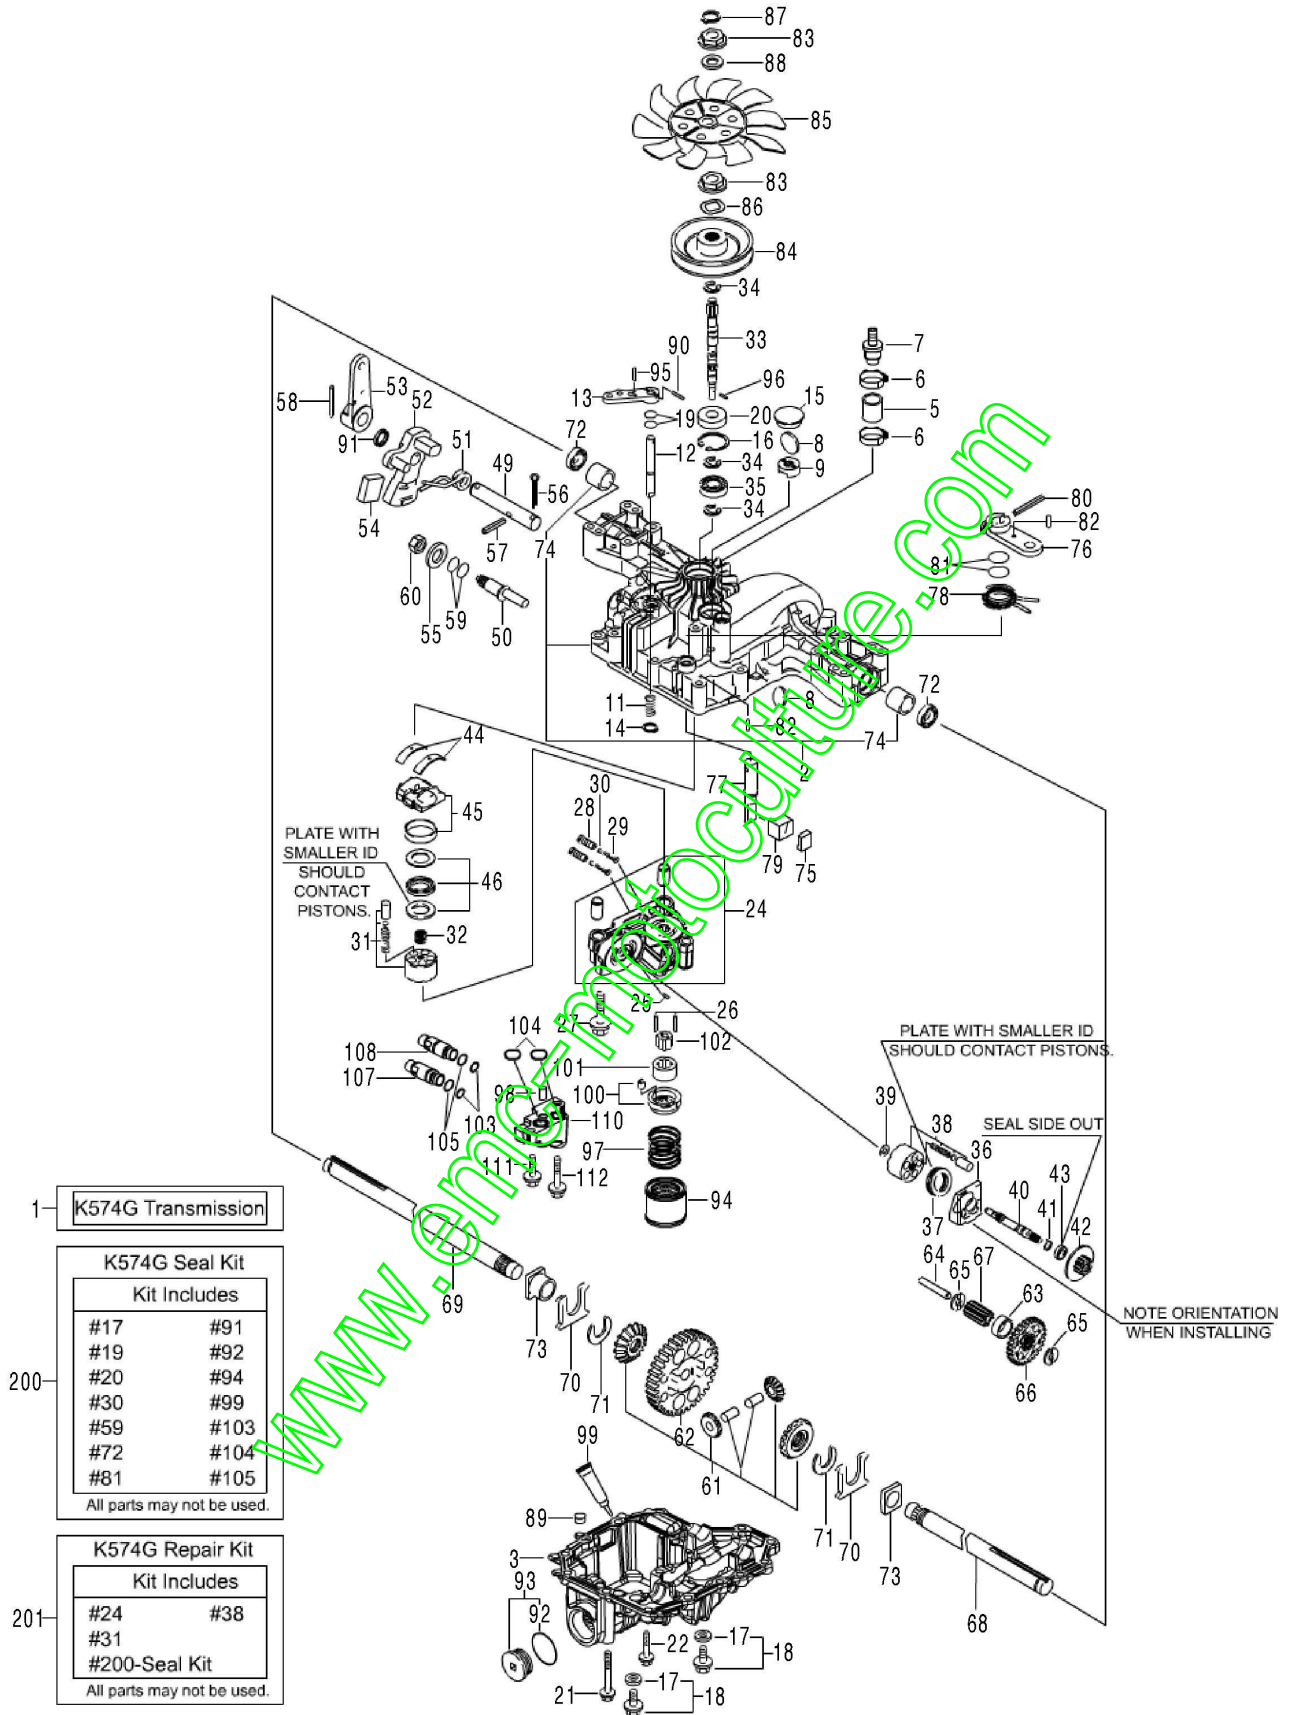

Transmission

Réf. N°	Q.té :	Code article	Description	Articles	De	Jusqu'à
1	1	1134-6394-01	Trasmission (Kanzaki K574G)	Kanzaki K574G _ 574G		
2	1	1139-1470-01	Housing-Upper	Inkl. pos 74 _ 574G		
3	1	1139-1456-01	Housing-Lower	574G		
5	1	1139-1301-01	Tube	574G		
6	2	1139-1336-01	Cobra Clip	574G		
7	1	1139-1306-01	Adaptor	574G		
8	2	1139-1150-01	Magnet	574G		
9	1	1139-1341-01	Magnet Holder	574G		
11	1	1139-1347-01	Ressort	574G		
12	1	1139-1251-01	By-Pass Shaft	574G		
13	1	1139-1189-01	By-Pass Lever	574G		
14	1	1139-1161-01	Ring	574G		
15	1	1139-1275-01	Bouchon	574G		
16	1	1139-1104-01	Snap Ring	574G		
17	2	1139-1103-01	Rondelle	574G		
18	2	1139-1123-01	Boulon	Inkl. pos 17 _ 574G		
18	2	1139-1500-01	Drain Bolt Kit	Pos 17 incl. _ 574G		
20	1	1139-1119-01	Seal 15*35*7	574G		
21	4	1139-1473-01	Boulon	574G		
22	12	1139-0244-01	Vis	574G		
24	1	1139-1487-01	Center Case	574G		
25	1	1139-1158-01	Pivot	574G		
26	2	1139-1497-01	Pivot	574G		
27	2	1139-1294-01	Boulon	574G		
28	2	1139-1468-01	Ids Valve	574G		
29	2	1139-1243-01	Ressort	574G		
30	2	1139-1307-01	Filtre	574G		
31	1	1139-1356-01	Cylinder Block Kit	574G		
32	1	1139-1245-01	Pump Spring	574G		
33	1	1139-1493-01	Pump Shaft	574G		
34	3	1139-1146-01	Ring	574G		
35	1	1139-1110-01	Roulement À Billes	574G		
36	1	1139-1458-01	Housing	574G		
37	1	1139-1438-01	Coussinet	574G		
38	1	1139-1454-01	Cylinder Block	574G		
39	1	1139-1160-01	Rondelle	574G		
40	1	1139-1353-01	Motor Shaft	574G		
41	1	1139-1021-01	Snap Ring	574G		
42	1	1139-1272-01	Motor Gear	574G		
43	1	1139-1453-01	Coussinet	574G		
44	2	1139-1066-01	Use 1139-1141-01	574G		
45	1	1139-1067-01	Swash Plate Assy	574G		
45	1	1139-1597-01	Swash Plate	574G		
46	1	1139-1068-01	Coussinet	574G		
46	1	1139-1508-01	Thrust Bearing Kit	574G		
49	1	1139-1354-01	Arbre	574G		
50	1	1139-1410-01	Fulcrum	574G		
51	1	1139-1312-01	Torsion Spring	574G