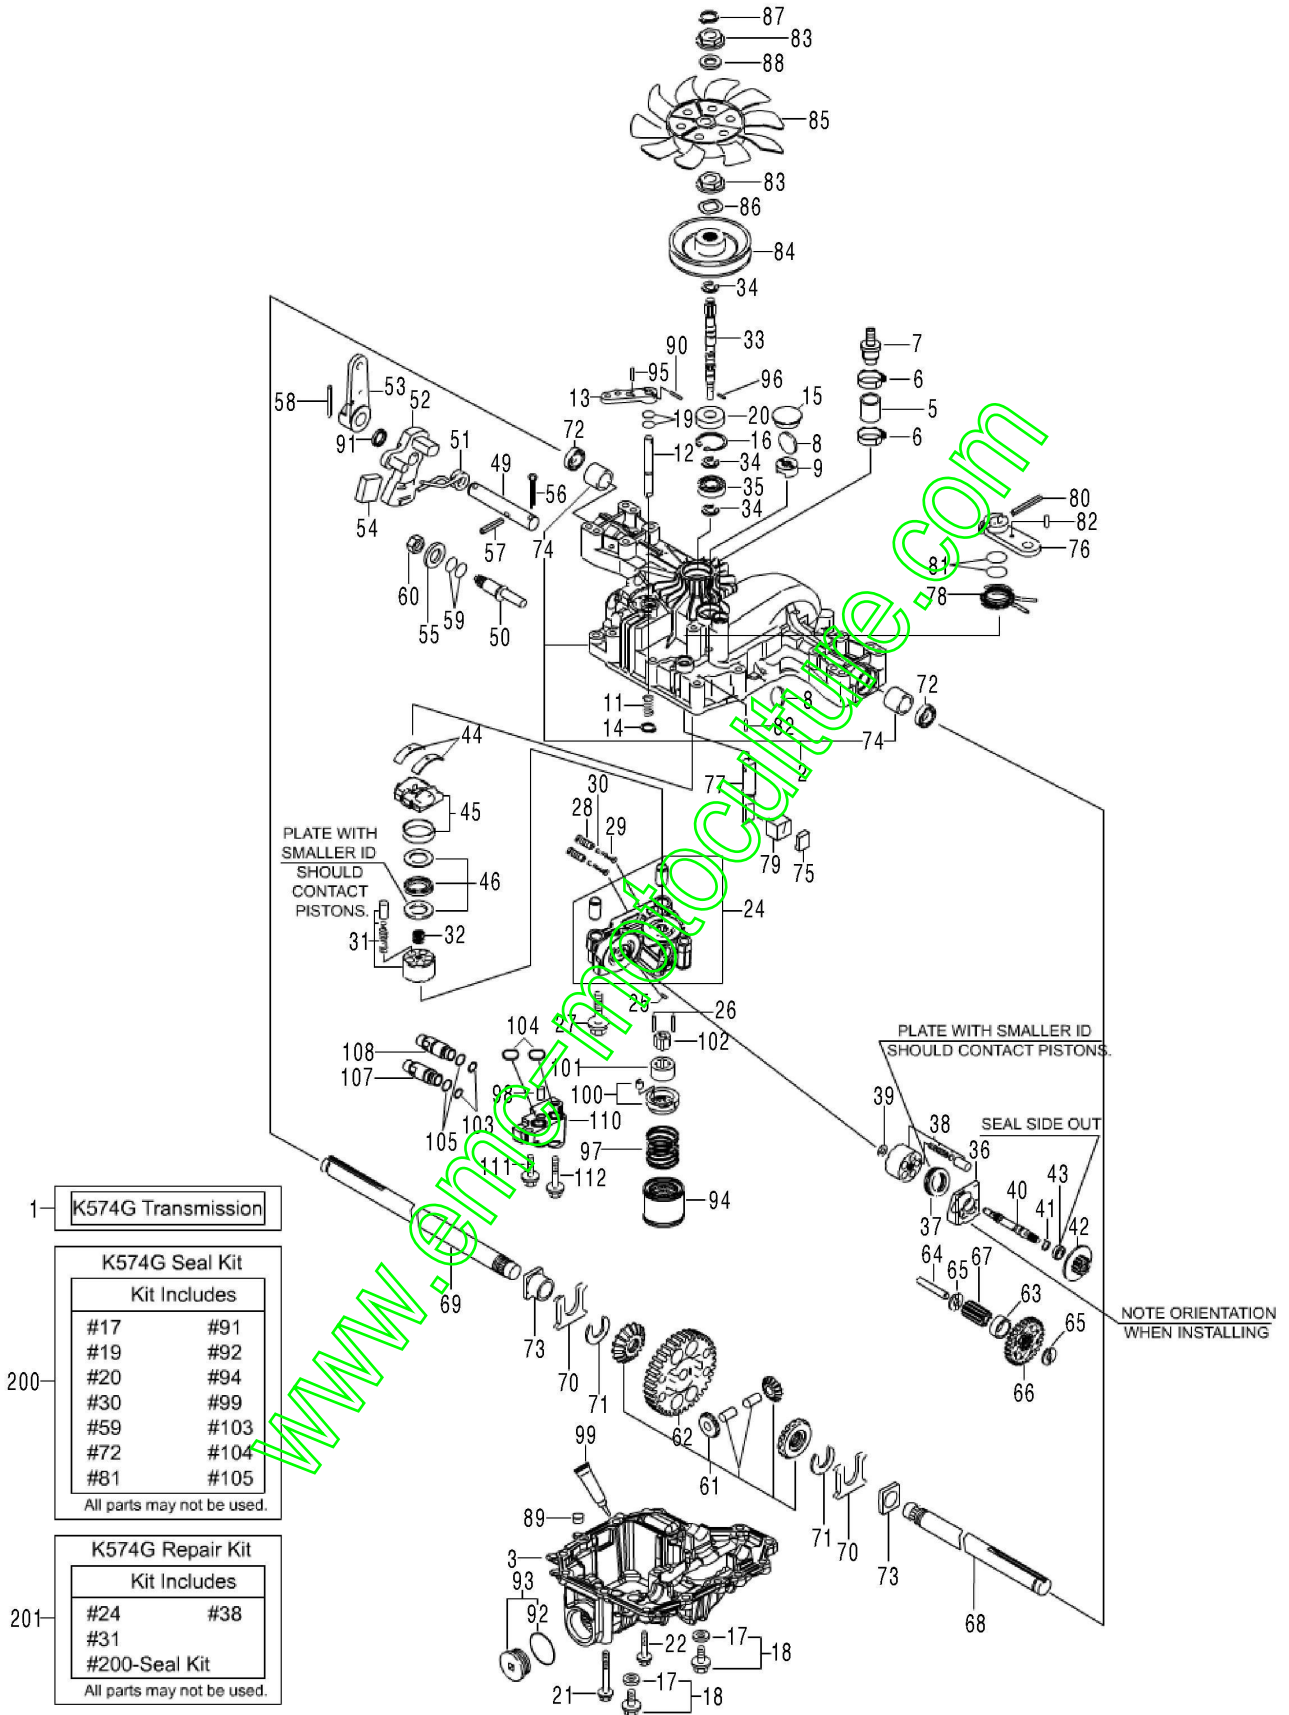

Transmission

Réf. N°	Q.té :	Code article	Description	Articles	De	Jusqu'à
52	1	1139-1409-01	Levier	574G		
53	1	1139-1325-01	Levier	574G		
54	1	1139-1408-01	Jerky Plate	574G		
54	1	1139-1596-01	Jerky Plate	574G		
55	1	1139-1102-01	Rondelle	574G		
56	1	1139-1355-01	Goupille	574G		
57	1	1139-1329-01	Pivot	574G		
58	1	1139-1285-01	Pivot	574G		
60	1	1139-1127-01	Ecrou	574G		
61	1	1139-1404-01	Diff.Gear Kit	574G		
62	1	1139-1258-01	Final Gear	574G		
63	1	1139-1255-01	Collar	574G		
64	1	1139-1256-01	Reduction Shaft	574G		
65	2	1139-1398-01	Rondelle	574G		
66	1	1139-1267-01	Reduction Gear	574G		
67	1	1139-1361-01	Final Pinion Gear	574G		
68	1	1139-1344-01	Arbre d'essieu Droit	574G		
69	1	1139-1345-01	Arbre d'essieu Gauche	574G		
70	2	1139-1078-01	Rondelle	574G		
71	2	1139-1163-01	Ring	574G		
72	2	1139-1080-01	Seal 19*32*8	574G		
73	2	1139-1164-01	Douille	574G		
74	2	1139-1414-01	Douille	574G		
75	1	1139-1260-01	Brake Shoe	574G		
76	1	1139-1261-01	Brake Arm	574G		
77	1	1139-1320-01	Brake Shaft	574G		
78	1	1139-1411-01	Return Spring	574G		
79	1	1139-1264-01	Plateau	574G		
80	1	1139-1282-01	Pivot	574G		
82	2	1139-1281-01	Pivot	574G		
83	2	1139-1248-01	Spline Collar	574G		
84	1	1139-1469-01	Poulie	574G		
85	1	1134-4190-01	Fan	574G		
86	1	1139-1266-01	Rondelle	574G		
87	1	1139-1149-01	Snap Ring	574G		
88	1	1139-1276-01	Collar	574G		
89	4	1139-1166-01	Pivot	574G		
90	1	1139-1280-01	Pivot	574G		
91	1	1139-1303-01	Anneau De Tenue	574G		
92	1	1139-1290-01	Packing	574G		
92	1	1139-1534-01	O-Ring	574G		
93	1	1139-1230-01	Cap	Inkl. pos 92 _ 574G		
93	1	1139-1510-01	Cap Kit	Pos 92 incl. _ 574G		
94	1	1139-1488-01	Filtre	574G		
95	1	1139-1279-01	Pivot	574G		
96	1	1139-1148-01	Pivot	574G		
96	1	1139-1495-01	Pivot	574G		
97	1	1139-1492-01	Charge Spring	574G