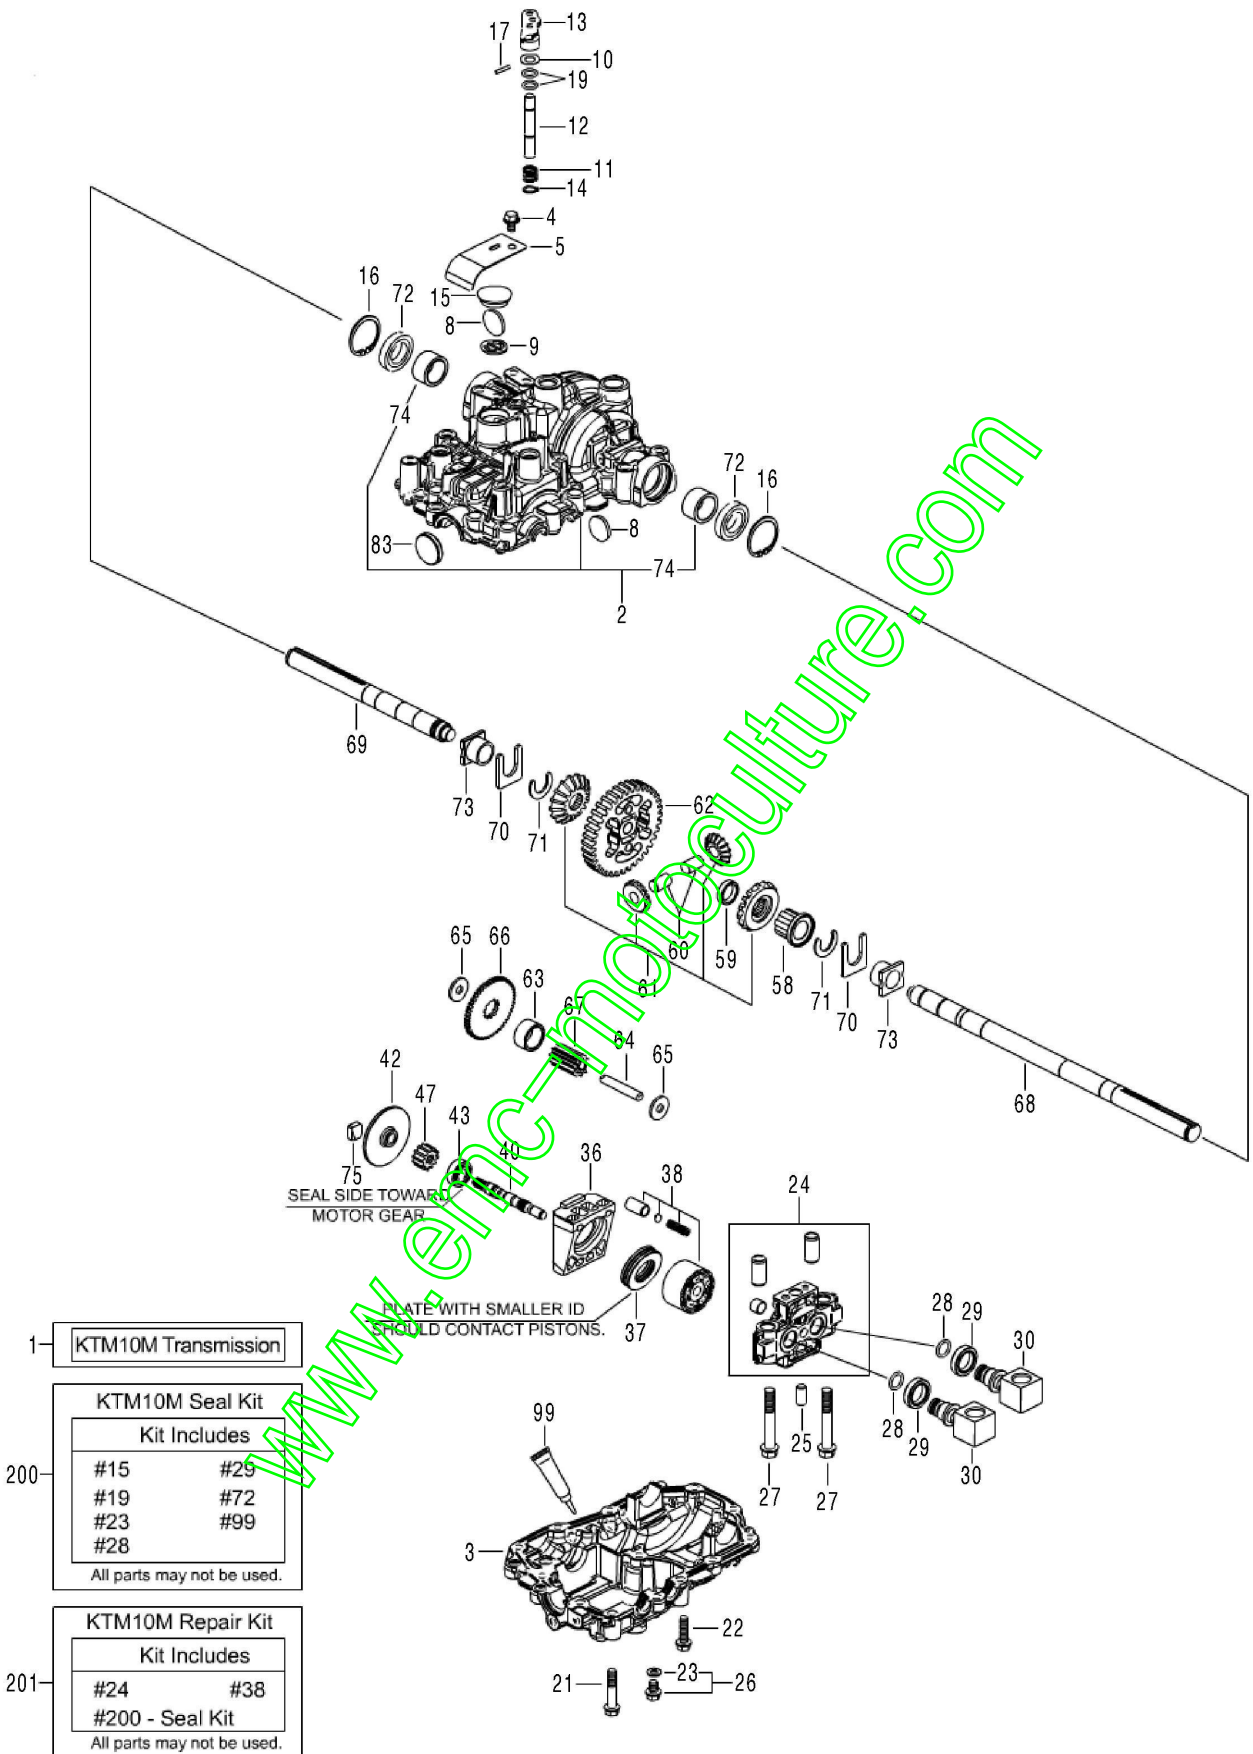

Transmission

Réf. N°	Q.té :	Code article	Description	Articles	De	Jusqu'à
1	1	1134-6029-01	Front Motor Unit (Ktm10M)	Kanzaki KTM 10M _ KTM10M		
2	1	1139-1417-01	Housing-Upper	Inkl. pos 74 _ KTM10M		
3	1	1139-1418-01	Housing-Lower	KTM10M		
4	1	1139-1123-01	Boulon	KTM10M		
5	1	1139-1384-01	Skid Plate	KTM10M		
8	2	1139-1150-01	Magnet	KTM10M		
9	1	1139-1341-01	Magnet Holder	KTM10M		
10	1	1139-1388-01	Rondelle	KTM10M		
11	1	1139-1421-01	Ressort	KTM10M		
12	1	1139-1420-01	By-Pass Shaft	KTM10M		
13	1	1139-1189-01	By-Pass Lever	KTM10M		
14	1	1139-1391-01	Ring	KTM10M		
15	1	1139-1397-01	Sealing Cap	KTM10M		
16	2	1139-1444-01	Ring	KTM10M		
17	1	1139-1280-01	Pivot	KTM10M		
19	2	1139-1114-01	O-Ring	KTM10M		
21	3	1139-1291-01	Boulon	KTM10M		
22	11	1139-1448-01	Boulon	KTM10M		
23	1	1139-1103-01	Rondelle	KTM10M		
24	1	1139-1419-01	Center Case	KTM10M		
24	1	1139-1503-01	Center Case	KTM10M		
25	1	1139-1445-01	Pivot	KTM10M		
26	1	1139-1500-01	Drain Bolt Kit	KTM10M		
27	2	1139-1449-01	Boulon	KTM10M		
28	2	1139-1446-01	Packing	KTM10M		
29	2	1139-1447-01	Seal	KTM10M		
30	2	1139-1424-01	Connector	KTM10M		
36	1	1139-1422-01	Housing	KTM10M		
36	1	1139-1504-01	Motor Housing	KTM10M		
37	1	1139-1438-01	Coussinet	KTM10M		
38	1	1139-1139-01	Cylinder Block Assy	KTM10M		
38	1	1139-1509-01	Cylinder Block Kit	KTM10M		
40	1	1139-1425-01	Motor Shaft	KTM10M		
42	1	1139-1451-01	Disque Frein	KTM10M		
43	1	1139-1453-01	Coussinet	KTM10M		
47	1	1139-1426-01	Motor Gear	KTM10M		
58	1	1139-1330-01	Collar	KTM10M		
59	1	1139-1435-01	Collar, Axle	KTM10M		
60	1	1139-1440-01	Pivot	KTM10M		
61	1	1139-1439-01	Differential Gear Kit	KTM10M		
62	1	1139-1429-01	Final Gear	KTM10M		
63	1	1139-1427-01	Collar	KTM10M		
64	1	1139-1256-01	Reduction Shaft	KTM10M		
65	2	1139-1398-01	Rondelle	KTM10M		
66	1	1139-1430-01	Reduction Gear	KTM10M		
67	1	1139-1361-01	Final Pinion Gear	KTM10M		
68	1	1139-1432-01	Axe	KTM10M		
69	1	1139-1431-01	Axe	KTM10M