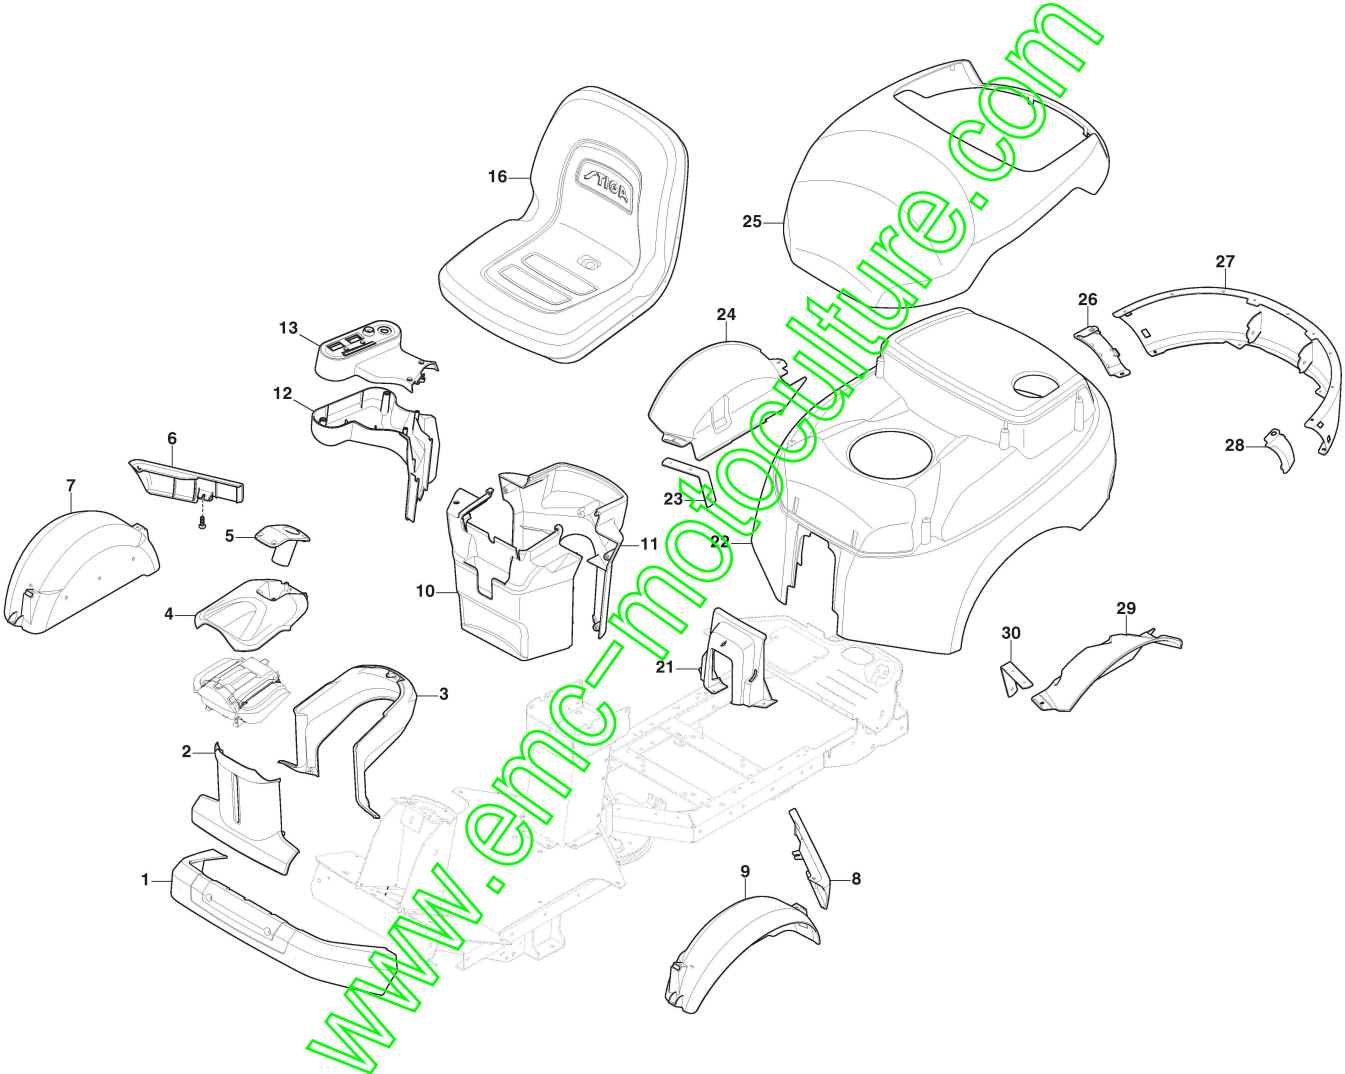

Carrosserie

Réf. N°	Q.té :	Code article	Description	Articles	De	Jusqu'à
1	1	337502507/0	Bumper Avant			
2	1	337110379/0	Panneau Avant Inférieur			
3	1	337110380/0	Couvre, Arriere			
4	1	337110381/0	Panneau Avant Supérieur			
5	1	337207108/0	Couvercle			
6	1	337110331/0	Moulding-Left (Grey)			
7	1	337491250/0	Mud Guard, Front-Rh			
8	1	337110332/0	Moulding Right-Grey			
9	1	337491251/0	Mud Guard, Front-Lh			
10	1	337110378/0	Couvercle Avant			
11	1	337110382/0	Couvre, Arriere			
12	1	337110383/0	Couvercle Inferieure			
13	1	337110384/0	Couvre, Sup.			
16	1	137722604/0	Siege			
21	1	1134-6241-01	Hood Support			
22	1	337076807/0	Capot			
23	1	1134-4012-03	Support Droit			
24	1	337491256/0	Mudguard-Rh (Grey)			
25	1	337110373/0	Capot Superieure Jaune			
26	1	337109531/0	Couvercle			
27	1	387457001/0	Bumper			
28	1	337109532/0	Couvercle			
29	1	337491257/0	Mudguard-Lh (Grey)			
30	1	1134-4012-04	Support Gauche			

www.emc-motoculture.com