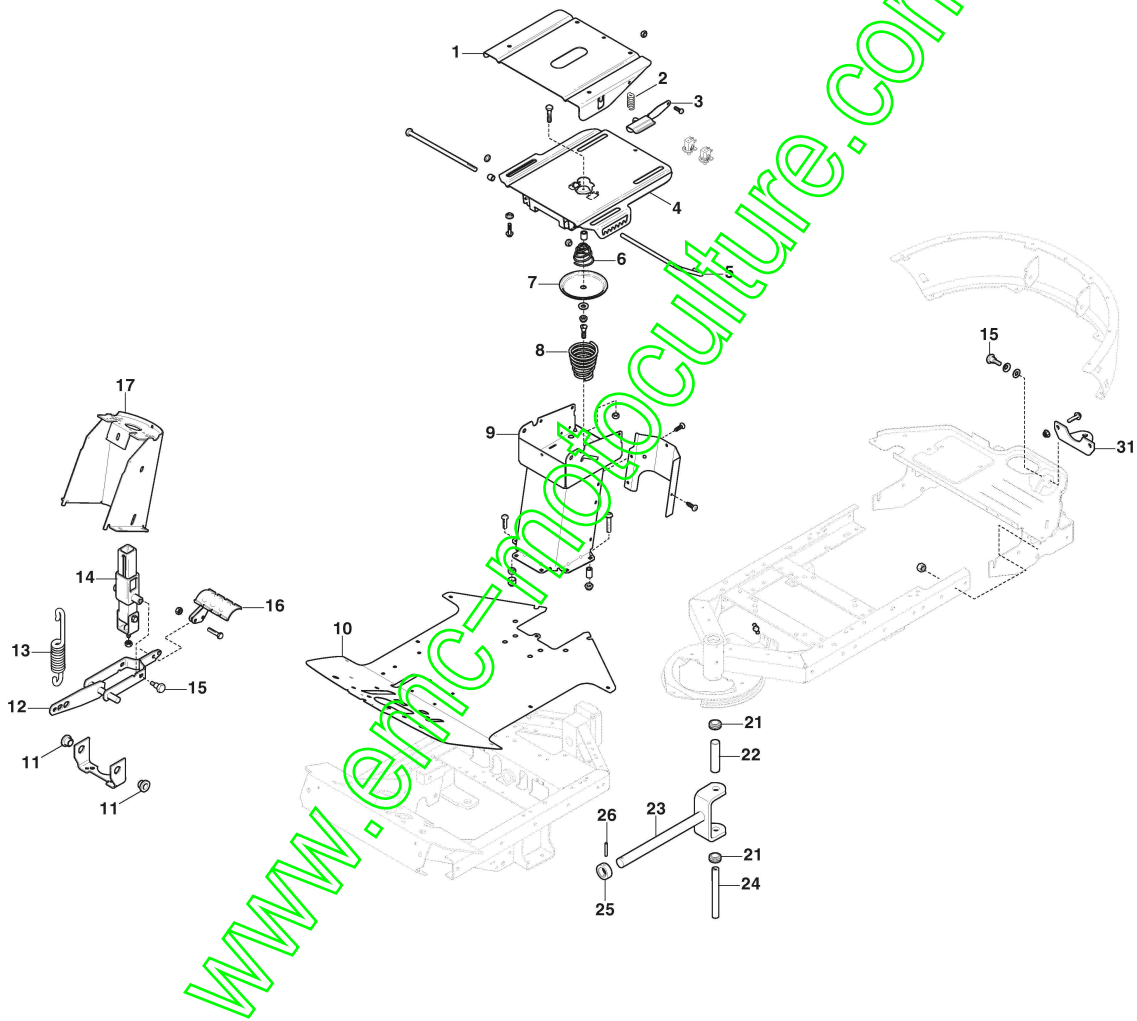

STIGA

Park 340 PWX (2021)

2F6130645/ST1P

Spare parts list
Reservdelar
Repuestos
Ersatzteile
Pièces détachées
Reserve onderdelen
Catalogo ricambi

www.emc-motoculture.com

- Use ST. S.p.A. Genuine Spare Parts specified in the parts list for repair and/or replacement.
- The contents described in the parts list may change due to improvement.
- The drawings of the spare parts are only indicative And might Not represent the part in question exactly.
- The indications "right" - "left" - "front" - "rear" refer to the position of the operator when using the machine.
- When placing orders of parts for repair And/Or replacement, make sure that the illustrated parts list Is the one applying to the machine's year of manufacture, as shown on the identification plate attached to the machine.

www.emc-motoculture.com

Chassis

Réf. N°	Q.té :	Code article	Description	Articles	De	Jusqu'à
1	1	1134-6090-01	Slide Plate-Upper			
2	1	1134-3262-01	Ressort			
3	1	1134-6073-01	Poignée			
4	1	1134-6068-01	Slide Plate-Lower			
5	1	1134-5179-01	Catch			
6	1	1134-5302-01	Ressort			
7	1	1134-5299-01	Push Plate			
8	1	137430116/0	Ressort			
9	1	387785275/0	Seat Bracket Assy			
10	1	387507505/0	Floor Plate			
11	2	1134-2684-01	Coussinet			
12	1	387256055/0	Lift Fork			
13	1	4231-0013-00	Ressort			
14	1	1134-4945-01	Lift Catch Assy			
15	4	1134-0240-00	Vis			
16	1	387500013/0	Pédale de levage			
17	1	387785243/0	Protection Tube De Direction			
21	2	9547-0001-00	Coussinet			
22	1	1134-5705-01	Entretoise			
23	1	1137-1119-02	Fork			
24	1	1134-5988-01	Centre Shaft			
25	1	1134-0031-00	Pivot Shaft Stop			
26	1	9595-0262-00	Locating Pin			
31	1	1134-5512-01	Platine D'Attelage			