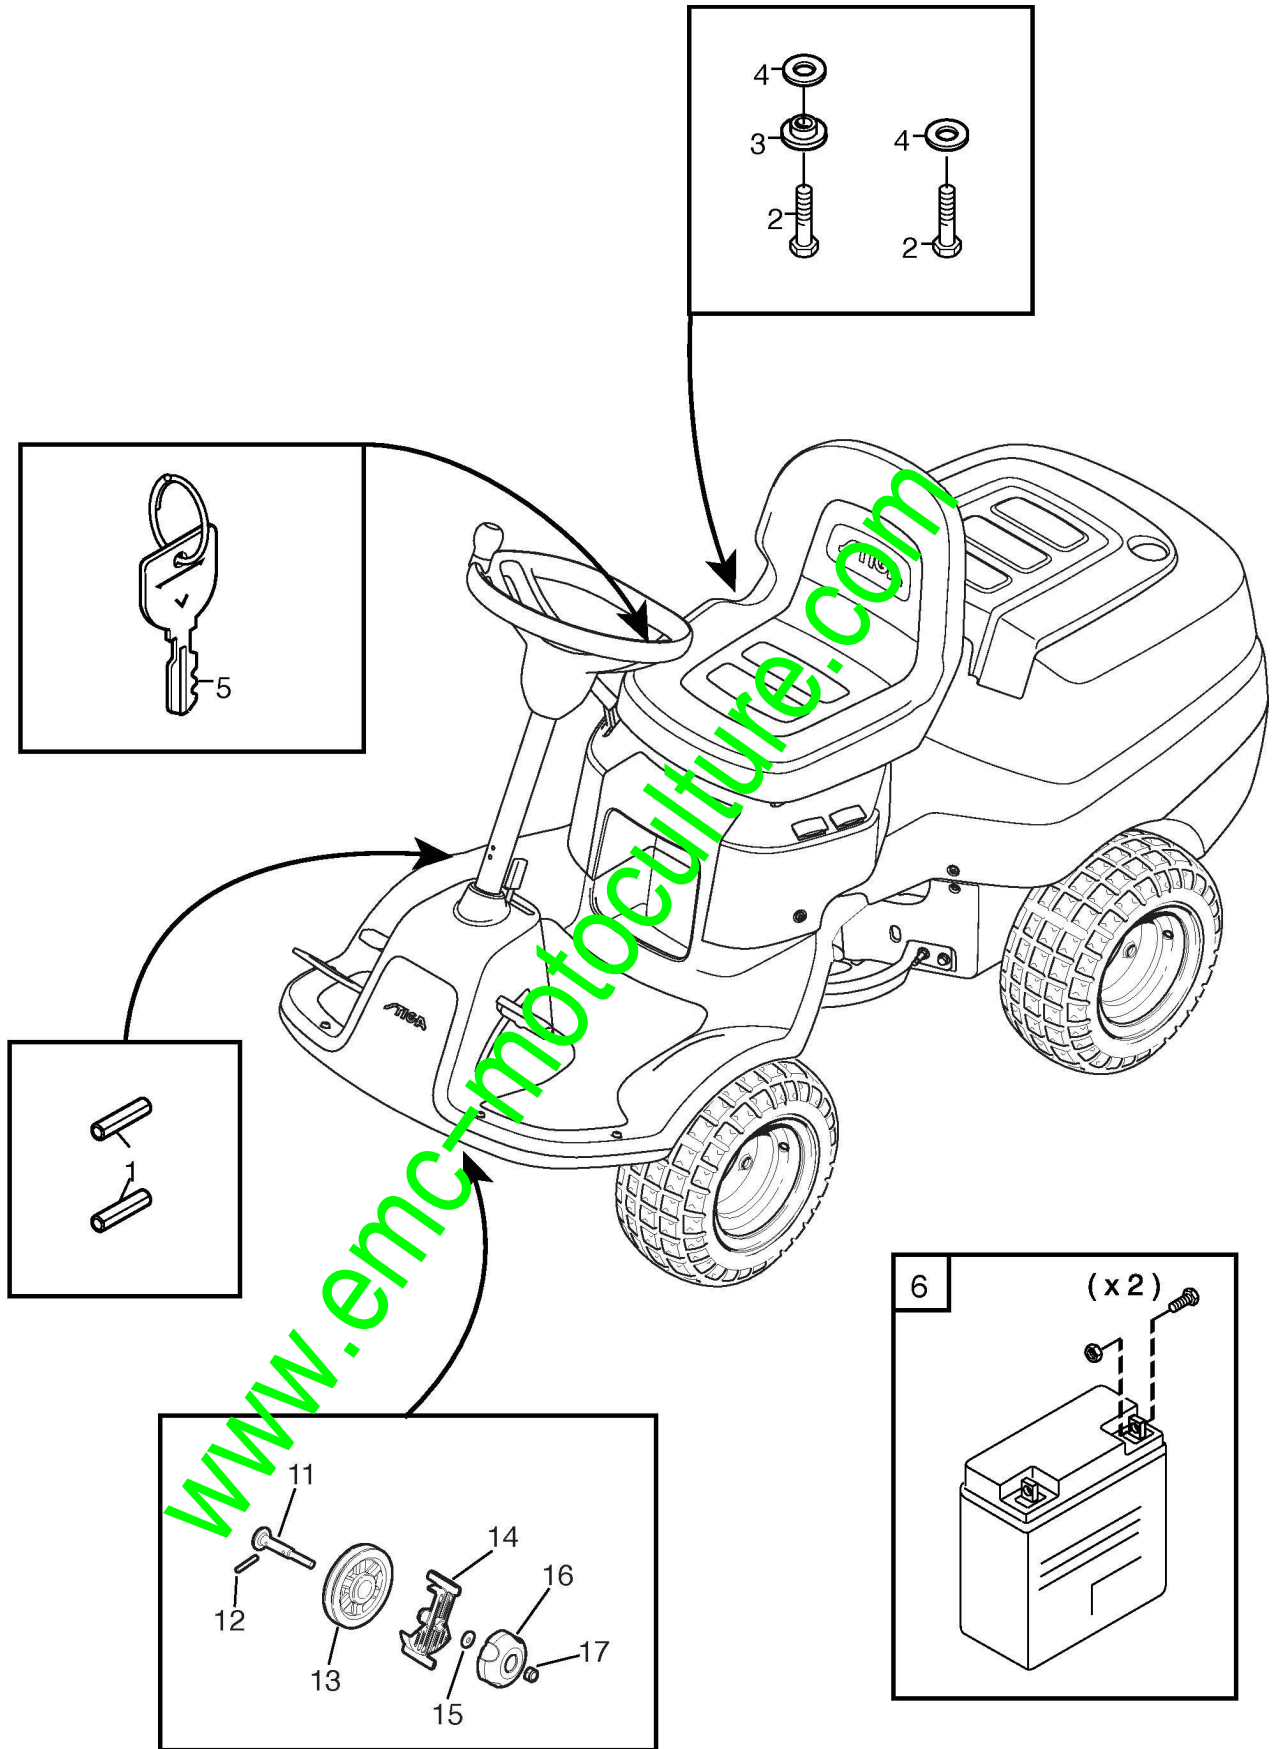

STIGA

Park 220 (2016)

2F5820321/S16

Spare parts list
Reservdelar
Repuestos
Ersatzteile
Pièces détachées
Reserve onderdelen
Catalogo ricambi

www.emc-motoculture.com

- Use ST. S.p.A. Genuine Spare Parts specified in the parts list for repair and/or replacement.
- The contents described in the parts list may change due to improvement.
- The drawings of the spare parts are only indicative And might Not represent the part in question exactly.
- The indications "right" - "left" - "front" - "rear" refer to the position of the operator when using the machine.
- When placing orders of parts for repair And/Or replacement, make sure that the illustrated parts list is the one applying to the machine's year of manufacture, as shown on the identification plate attached to the machine.

Assembly parts

Réf. N°	Q.té :	Code article	Description	Articles	De	Jusqu'à
1	2	9595-0262-00	Locating Pin			
2	4	9959-0820-16	Vis			
3	2	1134-4185-01	Rondelle			
4	4	112523060/0	Rondelle			
5	2	1134-4734-01	Clef A Demarrage			
6	1	1134-6113-01	Vis			
11	1	137510307/0	Pivot			
12	1	112642450/0	Pivot			
13	1	1134-0072-02	Poulie			
14	1	337774098/0	Etrier			
15	1	112523060/0	Rondelle			
16	1	322399804/1	Poignée Jaune, Noir			
17	1	112155000/0	Ecrou			