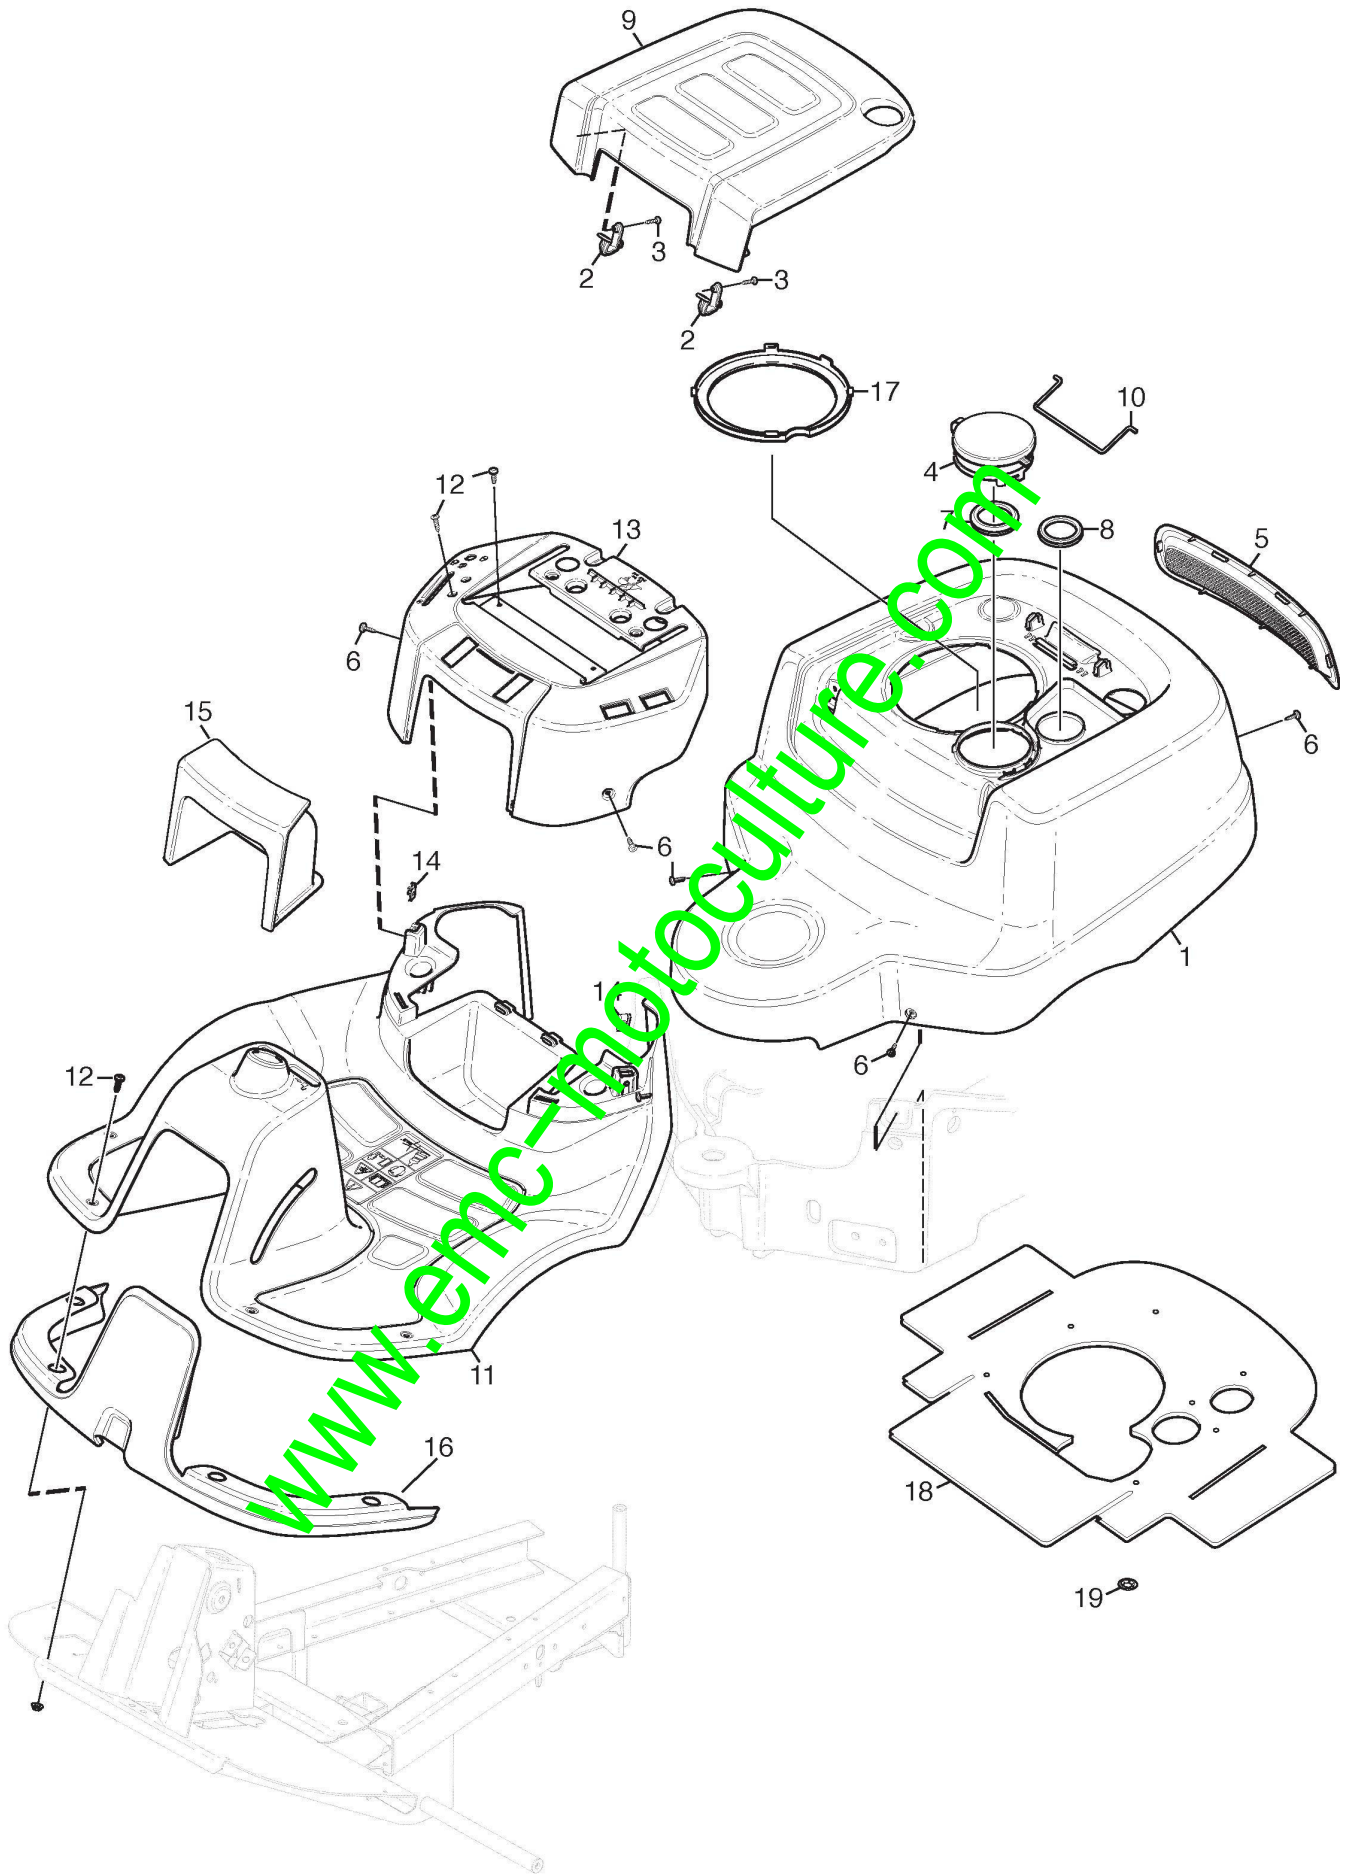

Carrosserie

Réf. N°	Q.té :	Code article	Description	Articles	De	Jusqu'à
1	1	1137-0854-01	Couverture du moteur Jaune			
2	2	1137-0861-01	Ressort			
3	2	112728697/0	Vis			
4	1	1137-0859-01	Bouchon			
5	1	337110314/0	Couvre, Arriere			
6	4	9893-0616-16	Vis			
7	1	1137-1015-01	Joint d'étanchéité			
8	1	1137-1028-01	Joint d'étanchéité			
9	1	337110315/0	Couvre Moteur			
10	1	1137-0860-01	Tige			
11	1	337110316/0	Couvre Marchepied Gris			
12	12	9893-0616-16	Vis			
13	1	337110317/0	Couvre Central Gris			
14	2	1134-4176-01	Clips			
15	1	337207101/0	Bac De Rangement			
16	1	337502506/0	Bumper			
17	1	1137-0856-01	Conduit D'Air	Park 220		
18	1	1137-0965-01	Separateur Isol. Eponge	Park 220		
19	8	9675-0008-02	Starlock	Park 220		

www.emc-motoculture.com