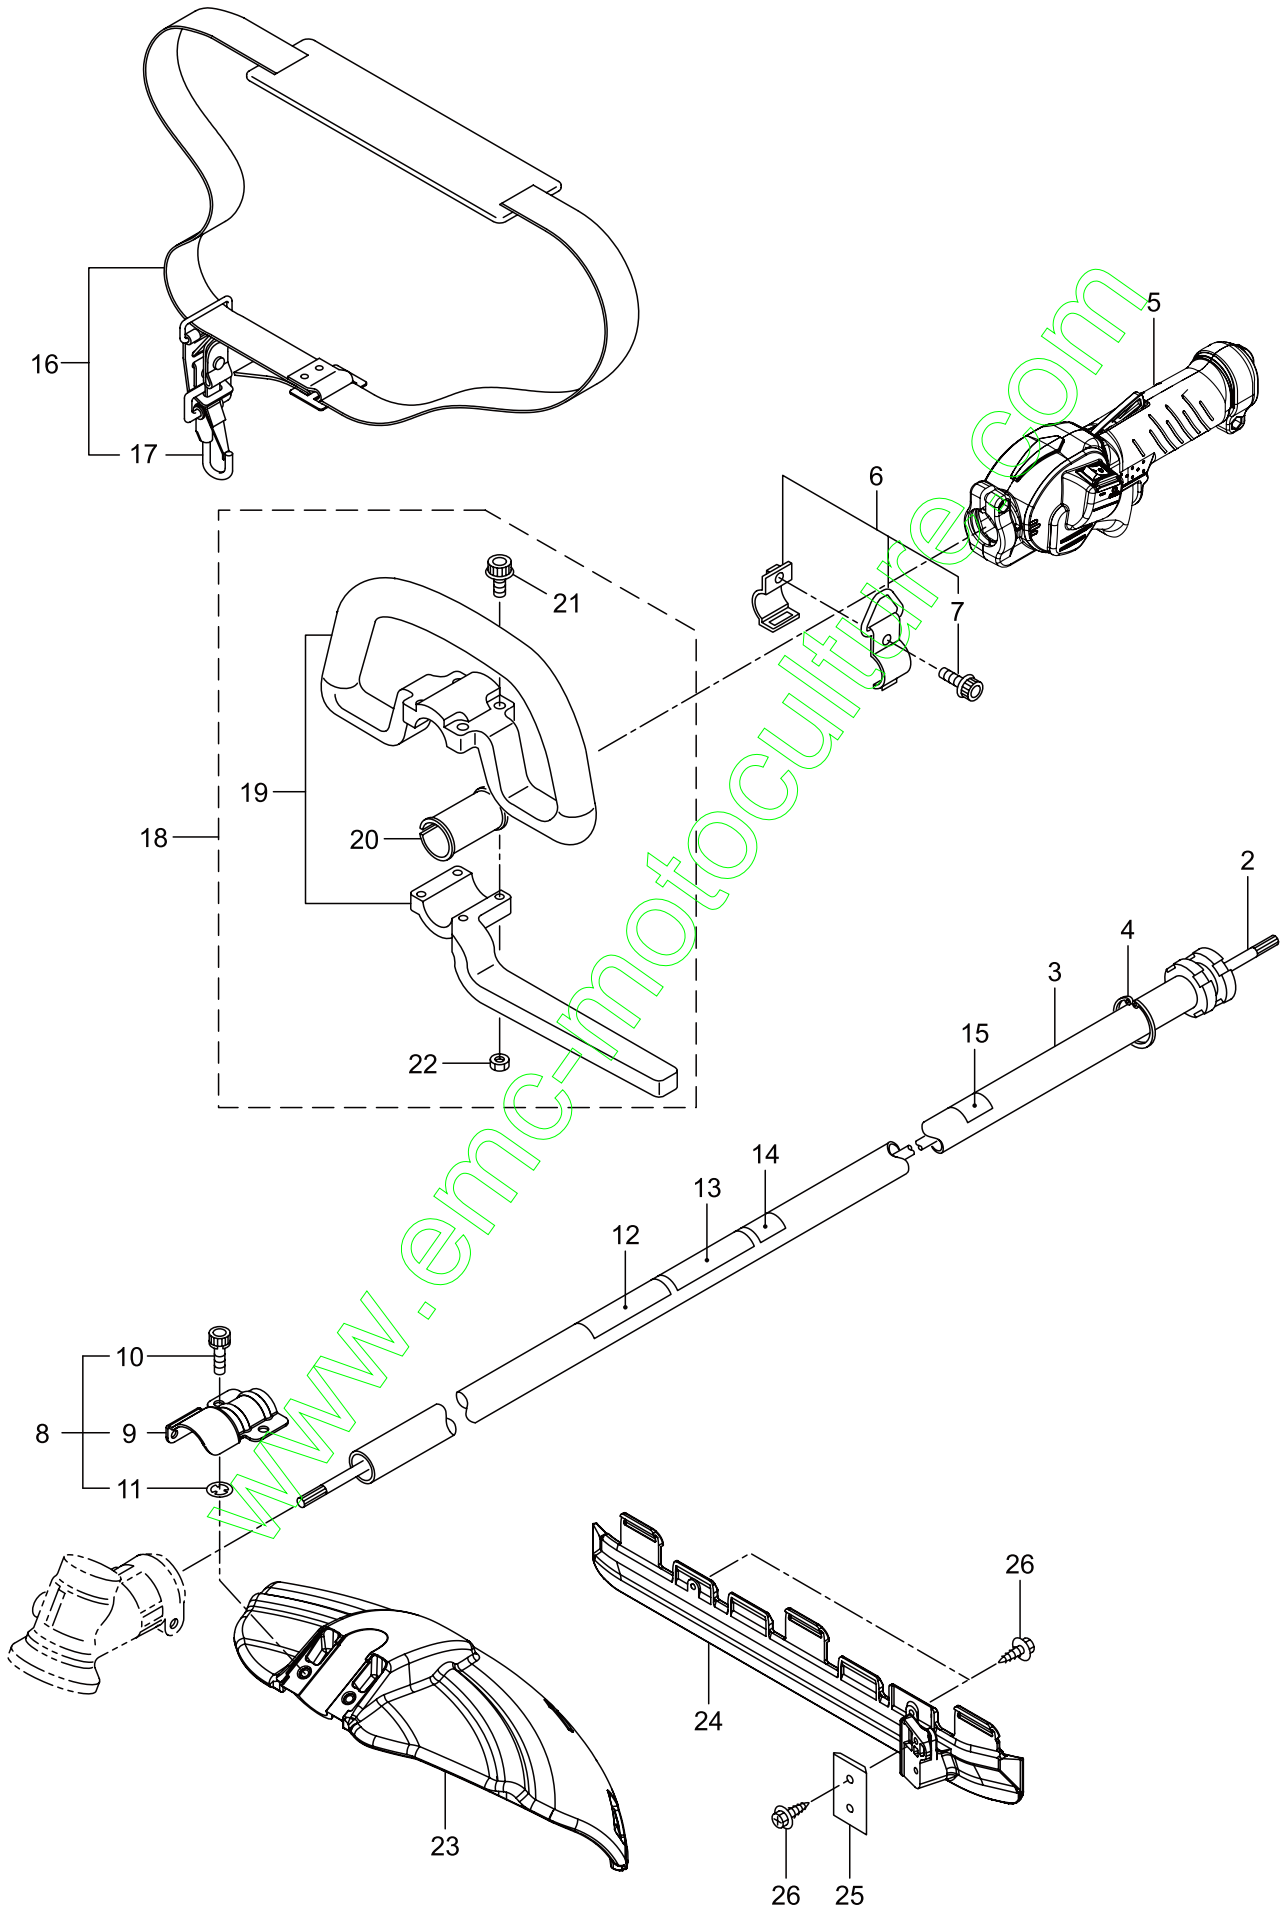

PARTS LIST

MX27E-B

CONTENTS

1. MAIN BODY	1 ~ 2
2. GEARCASE	3 ~ 4
3. ENGINE	5 ~ 8
4. RECOIL STARTER	9 ~ 10
5. CARBURETOR, FUEL TANK	11 ~ 12
6. ACCESSORIES	13 ~ 14

2020. 04.

MARUYAMA

P/N 524942

1. MX27E-B
MAIN BODY

Ref. No.	Part No.	Part Name	Q'ty	Remarks
1-1	366157	MX27E-B	1	
1-2	227831	Driveshaft Ass'y	1	
1-3	560396	Driveshaft Tube	1	
1-4	012382	Snap Ring	1	H36
1-5	560427	Throttle Trigger	1	
1-6	215533	Hanging Bracket Ass'y	1	Incl.7
1-7	261762	Cap Screw	1	M5x14
1-8	560391	Bracket Ass'y	1	Incl.9-11
1-9	560392	Bracket	1	
1-10	271437	Screw	2	M6x20
1-11	231704	Washer	2	6x13xt1.0
1-12	560240	Label	1	
1-13	560393	Label	1	MX27E
1-14	560394	Label	1	
1-15	215501	Label	1	
1-16	560229	Hanging Strap Ass'y	1	
1-17	560282	Hook	1	
1-18	560316	Loop Handle Ass'y	1	Incl.19-22
1-19	222520	Loop Handle	1	
1-20	213171	Packing	1	
1-21	215608	Cap Screw	4	M5x30x16
1-22	081027	Nut	4	M5
1-23	560420	Safety Cover	1	
1-24	234999	Cover Extension	1	
1-25	230747	String Cutter	1	
1-26	232689	Screw	3	M5x16

2. MX27E-B
GEARCASE

Ref. No.	Part No.	Part Name	Q'ty	Remarks
2-1	231876	Gearcase Ass'y	1	Incl.2-16
2-2	225960	Gearcase	1	
2-3	234109	Bolt	1	M8x8
2-4	227990	Bearing	1	#608
2-5	228416	Gear Set	1	
2-6	227991	Bearing	1	#6001DDU
2-7	055185	Snap Ring	1	H28
2-8	227992	Bearing	1	#609
2-9	227993	Bearing	1	#609Z
2-10	228477	Snap Ring	1	#9
2-11	140270	Snap Ring	1	#24
2-12	261246	Cap Screw	1	M5x25
2-13	212986	Boss Adapter	1	
2-14	140275	Clamping Washer	1	
2-15	215547	Stabilizer	1	
2-16	215610	Bolt	1	M8x22,Counterclockwise
2-17	261233	Cap Screw	1	M5x12