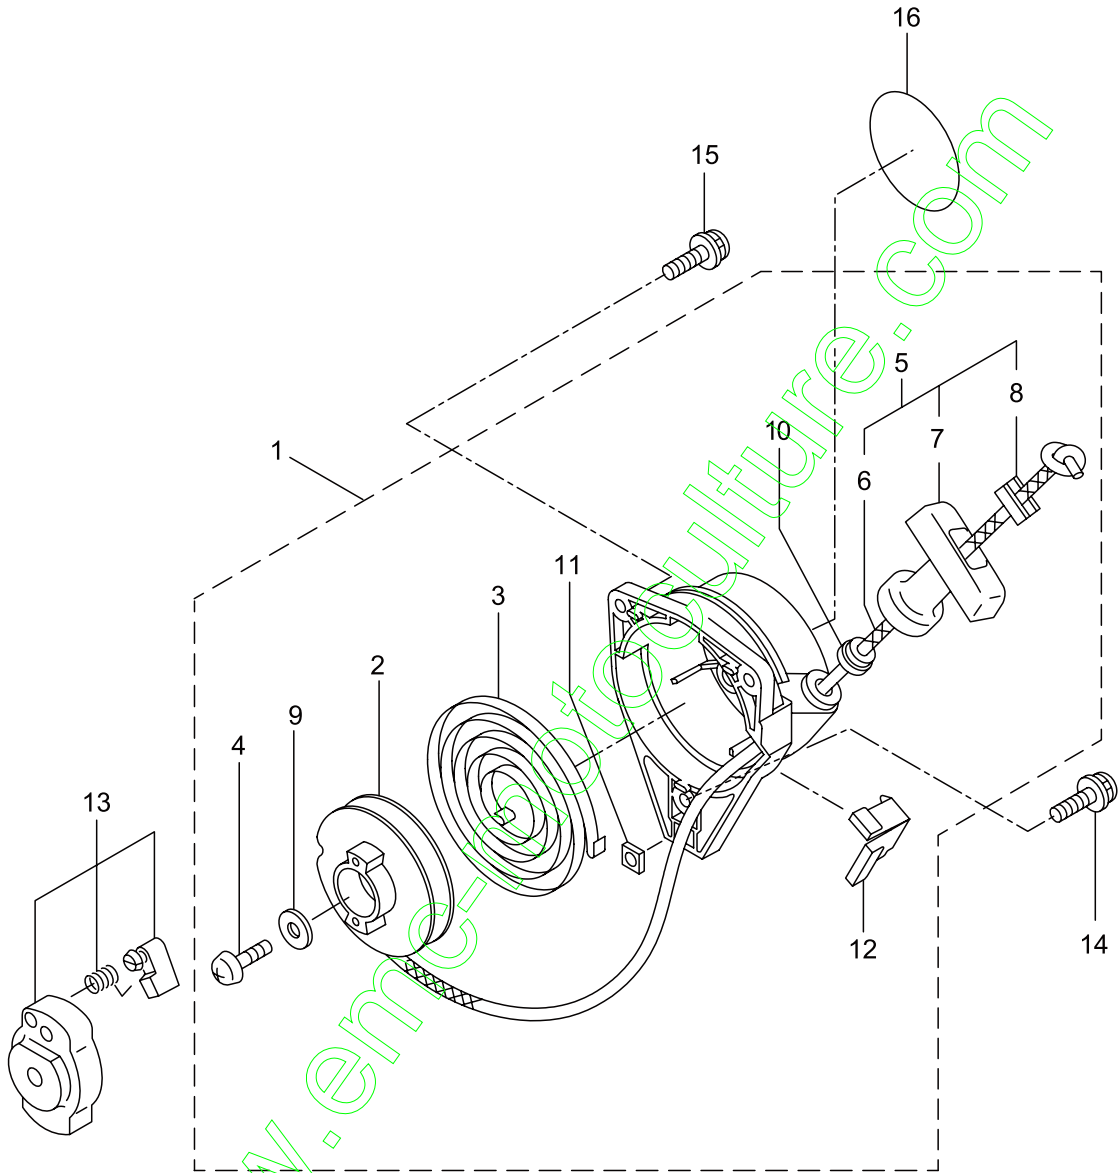

4. MX27E-B
RECOIL STARTER

Ref. No.	Part No.	Part Name	Q'ty	Remarks
4-1	273093	Recoil Ass'y	1	Incl.2-12
4-2	280492	Reel	1	
4-3	287421	Spiral Spring	1	
4-4	280494	Screw	1	
4-5	280495	Starter Rope Ass'y	1	Incl.6-8
4-6	283616	Starter Rope	1	
4-7	280497	Starter Grip	1	
4-8	280550	Stopper	1	
4-9	280547	Washer	1	
4-10	280548	Collar	1	
4-11	269423	Nut	1	
4-12	288500	Plate	1	
4-13	287399	Stator Pulley Ass'y	1	
4-14	269833	Screw	1	M4x16
4-15	280489	Screw	2	M4x20
4-16	563548	Label	1	EE262