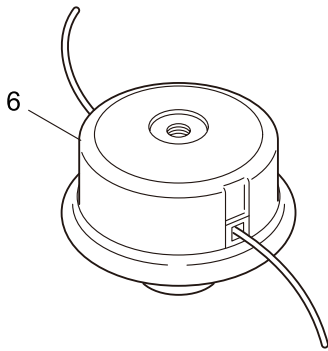

3. MX27E-B ENGINE

Ref. No.	Part No.	Part Name	Q'ty	Remarks
3-46	278756	Connector	1	
3-47	278754	Insulator	1	
3-48	278752	Cap	1	
3-49	261076	Woodruff Key	1	3x10
3-50	261417	Nut,Rotor	1	M8
3-51	280381	Spacer	2	
3-52	261256	Cap Screw	2	M4x25
3-53	288264	Spark Plug	1	BPMR8Y
3-54	263804	Lead	1	
3-55	284541	Wire,Lead	1	
3-56	246078	Grommet	1	
3-57	563192	Label	1	
3-58	563608	Label	1	TOKYO JAPAN

www.emc-motoculture.com

4. MX27E-B
RECOIL STARTER

Ref. No.	Part No.	Part Name	Q'ty	Remarks
4-1	273093	Recoil Ass'y	1	Incl.2-12
4-2	280492	Reel	1	
4-3	287421	Spiral Spring	1	
4-4	280494	Screw	1	
4-5	280495	Starter Rope Ass'y	1	Incl.6-8
4-6	283616	Starter Rope	1	
4-7	280497	Starter Grip	1	
4-8	280550	Stopper	1	
4-9	280547	Washer	1	
4-10	280548	Collar	1	
4-11	269423	Nut	1	
4-12	288500	Plate	1	
4-13	287399	Stator Pulley Ass'y	1	
4-14	269833	Screw	1	M4x16
4-15	280489	Screw	2	M4x20
4-16	563548	Label	1	EE262

6. MX27E-B
ACCESSORIES

www.emc-motoculture.com

Ref. No.	Part No.	Part Name	Q'ty	Remarks
6-1	210418	Box Spanner	1	13x19x(+)
6-2	022865	Double-ended Wrench	1	8x10
6-3	219431	Wrench	1	3mm
6-4	219432	Wrench	1	4mm
6-5	219433	Wrench	1	5mm
6-6	232226	Semi-Auto Head (L)	1	
6-7	560773	Instruction Manual	1	
6-8	524942	Parts List	1	MX27E-B
6-9	560251	Colgate Tube	1	60L
6-10	685048	Band	1	CV-150B