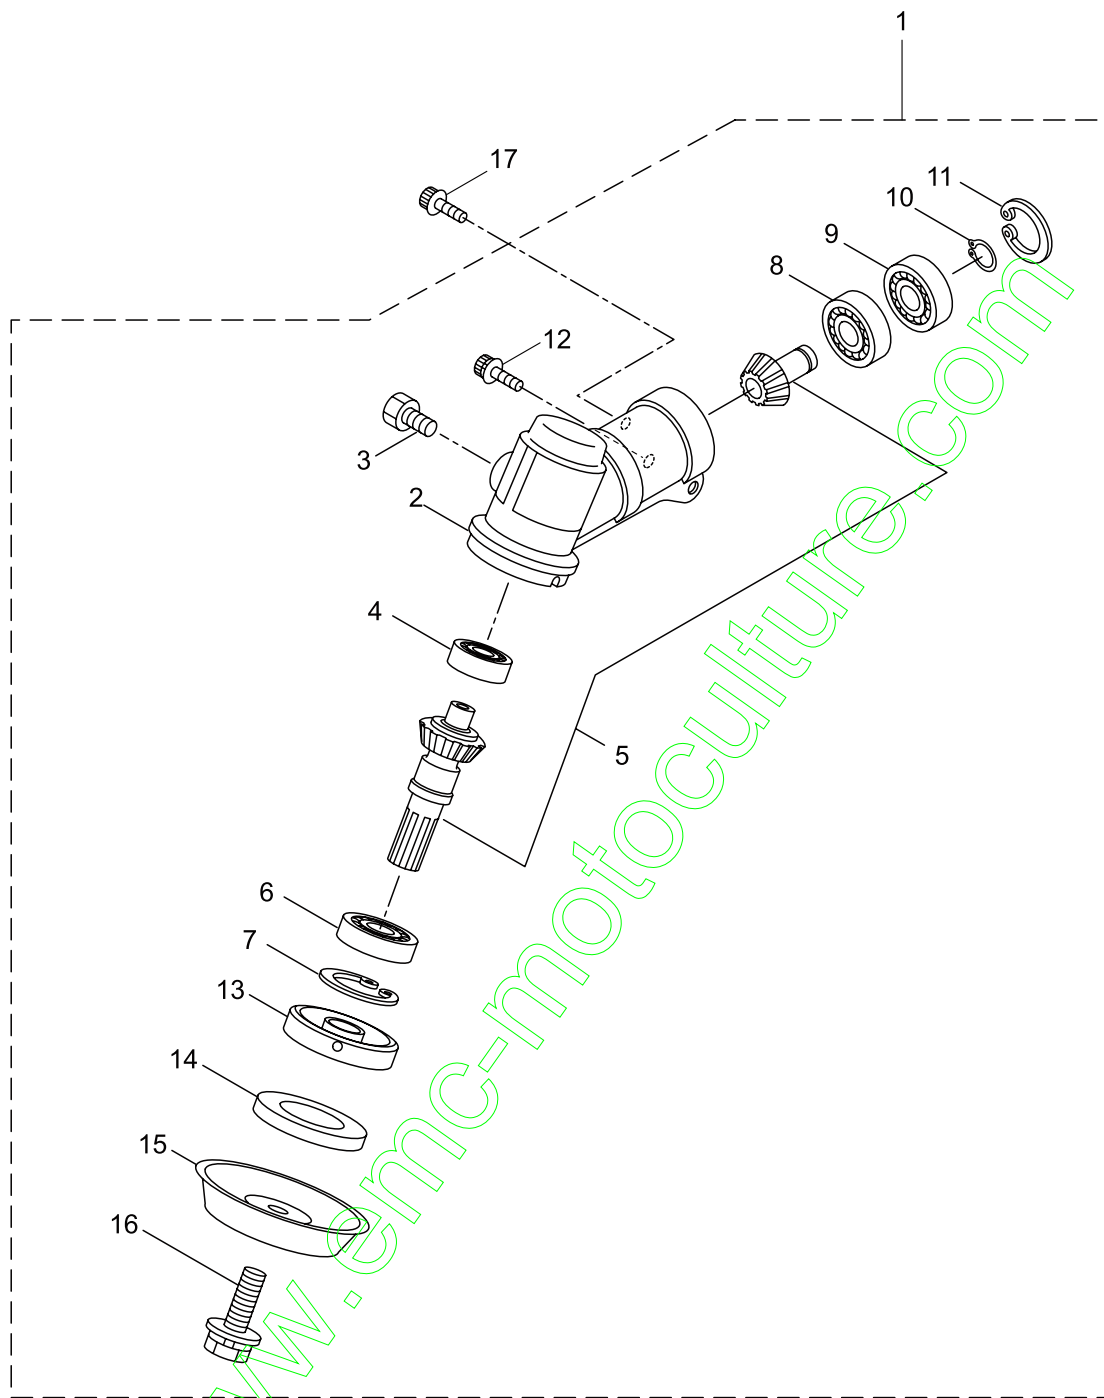

PARTS LIST

MX27E-B

CONTENTS

1. MAIN BODY	1 ~ 2
2. GEARCASE	3 ~ 4
3. ENGINE	5 ~ 8
4. RECOIL STARTER	9 ~ 10
5. CARBURETOR, FUEL TANK	11 ~ 12
6. ACCESSORIES	13 ~ 14

2020. 04.

MARUYAMA

P/N 524942

1. MX27E-B
MAIN BODY

Ref. No.	Part No.	Part Name	Q'ty	Remarks
1-1	366157	MX27E-B	1	
1-2	227831	Driveshaft Ass'y	1	
1-3	560396	Driveshaft Tube	1	
1-4	012382	Snap Ring	1	H36
1-5	560427	Throttle Trigger	1	
1-6	215533	Hanging Bracket Ass'y	1	Incl.7
1-7	261762	Cap Screw	1	M5x14
1-8	560391	Bracket Ass'y	1	Incl.9-11
1-9	560392	Bracket	1	
1-10	271437	Screw	2	M6x20
1-11	231704	Washer	2	6x13xt1.0
1-12	560240	Label	1	
1-13	560393	Label	1	MX27E
1-14	560394	Label	1	
1-15	215501	Label	1	
1-16	560229	Hanging Strap Ass'y	1	
1-17	560282	Hook	1	
1-18	560316	Loop Handle Ass'y	1	Incl.19-22
1-19	222520	Loop Handle	1	
1-20	213171	Packing	1	
1-21	215608	Cap Screw	4	M5x30x16
1-22	081027	Nut	4	M5
1-23	560420	Safety Cover	1	
1-24	234999	Cover Extension	1	
1-25	230747	String Cutter	1	
1-26	232689	Screw	3	M5x16

2. MX27E-B
GEARCASE

Ref. No.	Part No.	Part Name	Q'ty	Remarks
2-1	231876	Gearcase Ass'y	1	Incl.2-16
2-2	225960	Gearcase	1	
2-3	234109	Bolt	1	M8x8
2-4	227990	Bearing	1	#608
2-5	228416	Gear Set	1	
2-6	227991	Bearing	1	#6001DDU
2-7	055185	Snap Ring	1	H28
2-8	227992	Bearing	1	#609
2-9	227993	Bearing	1	#609Z
2-10	228477	Snap Ring	1	#9
2-11	140270	Snap Ring	1	#24
2-12	261246	Cap Screw	1	M5x25
2-13	212986	Boss Adapter	1	
2-14	140275	Clamping Washer	1	
2-15	215547	Stabilizer	1	
2-16	215610	Bolt	1	M8x22,Counterclockwise
2-17	261233	Cap Screw	1	M5x12