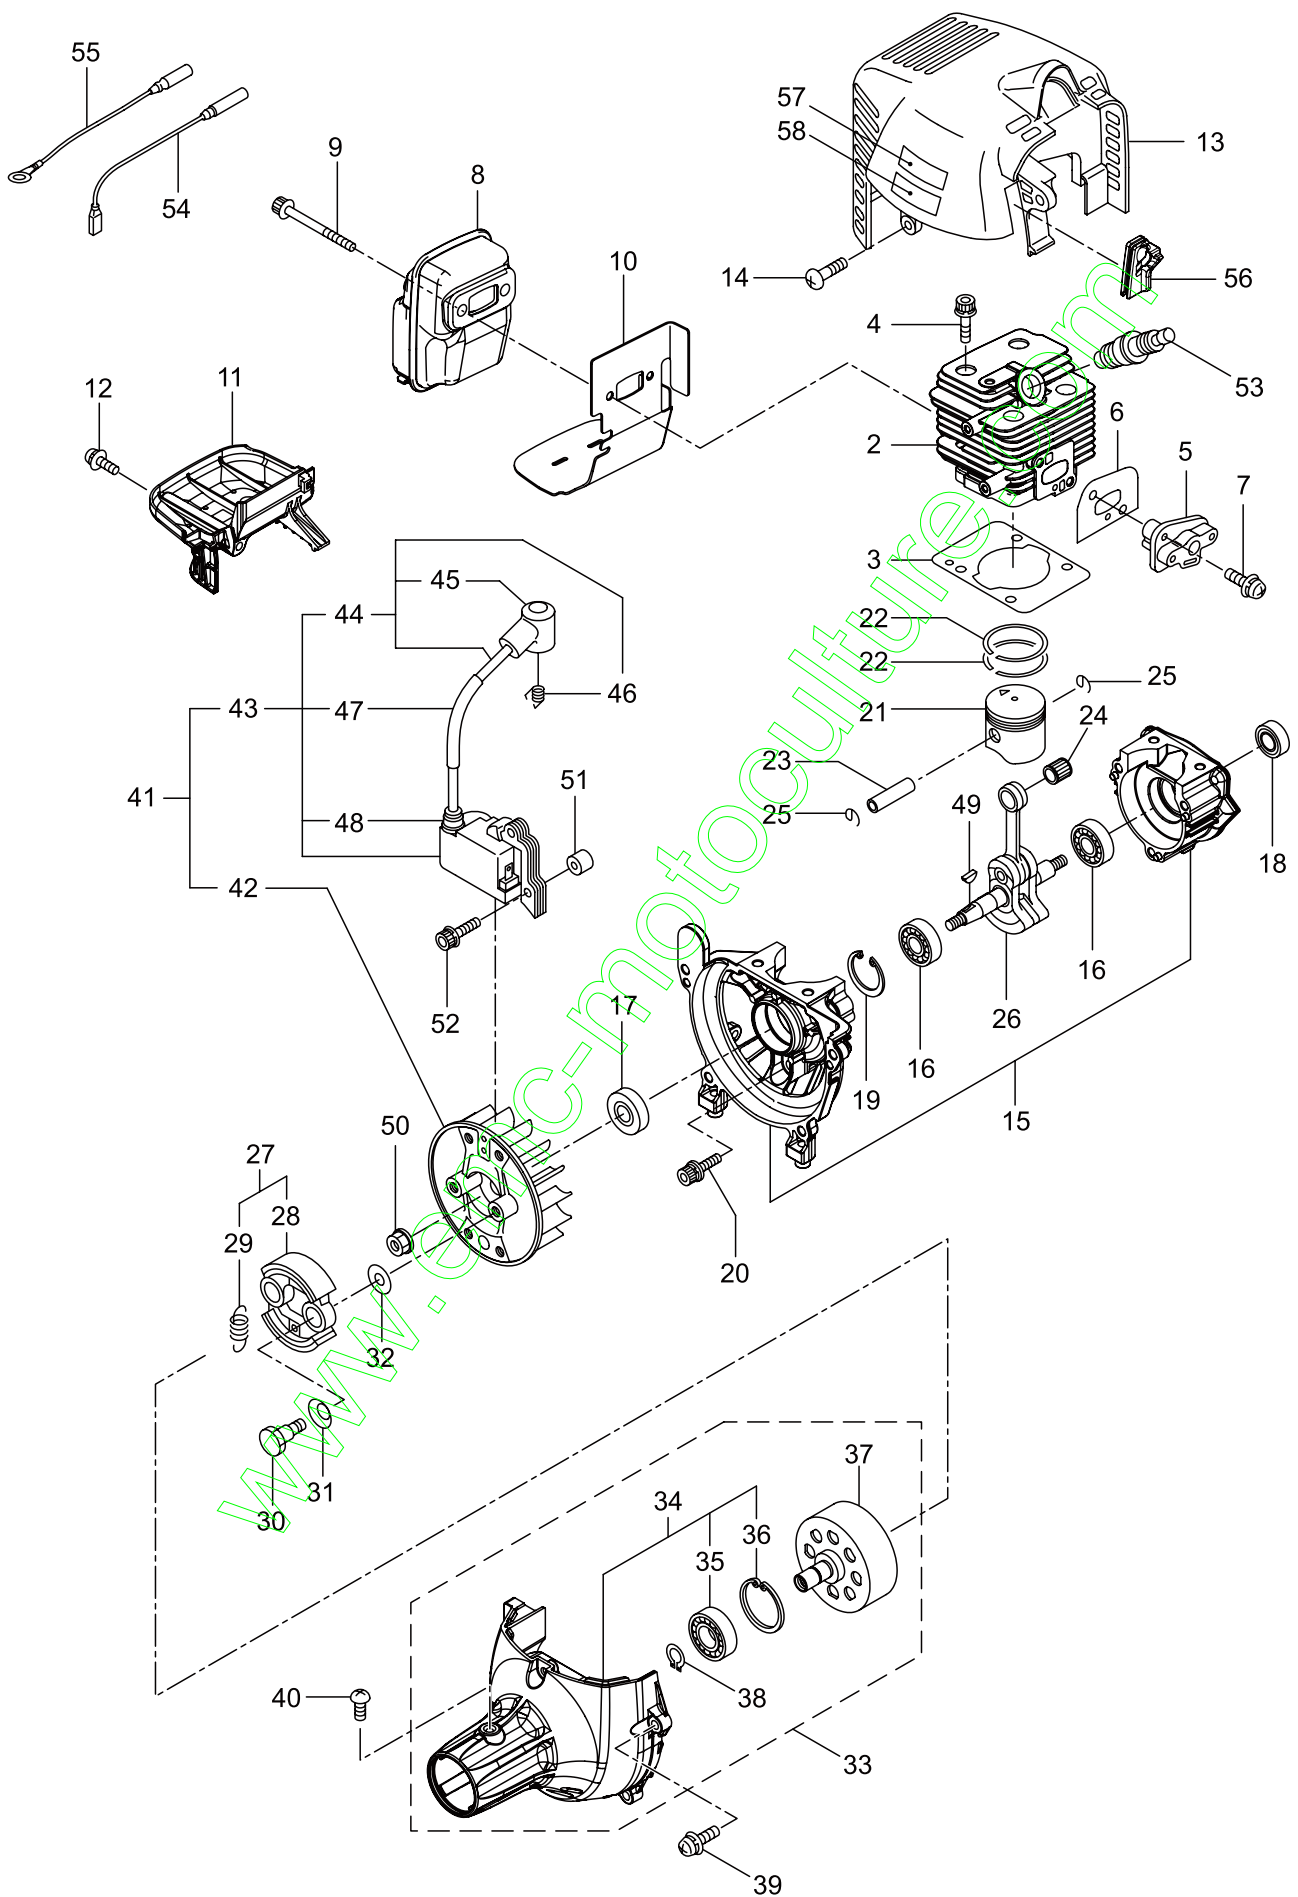

3. MX27E-B ENGINE

Ref. No.	Part No.	Part Name	Q'ty	Remarks
3-46	278756	Connector	1	
3-47	278754	Insulator	1	
3-48	278752	Cap	1	
3-49	261076	Woodruff Key	1	3x10
3-50	261417	Nut,Rotor	1	M8
3-51	280381	Spacer	2	
3-52	261256	Cap Screw	2	M4x25
3-53	288264	Spark Plug	1	BPMR8Y
3-54	263804	Lead	1	
3-55	284541	Wire,Lead	1	
3-56	246078	Grommet	1	
3-57	563192	Label	1	
3-58	563608	Label	1	TOKYO JAPAN

www.emc-motoculture.com