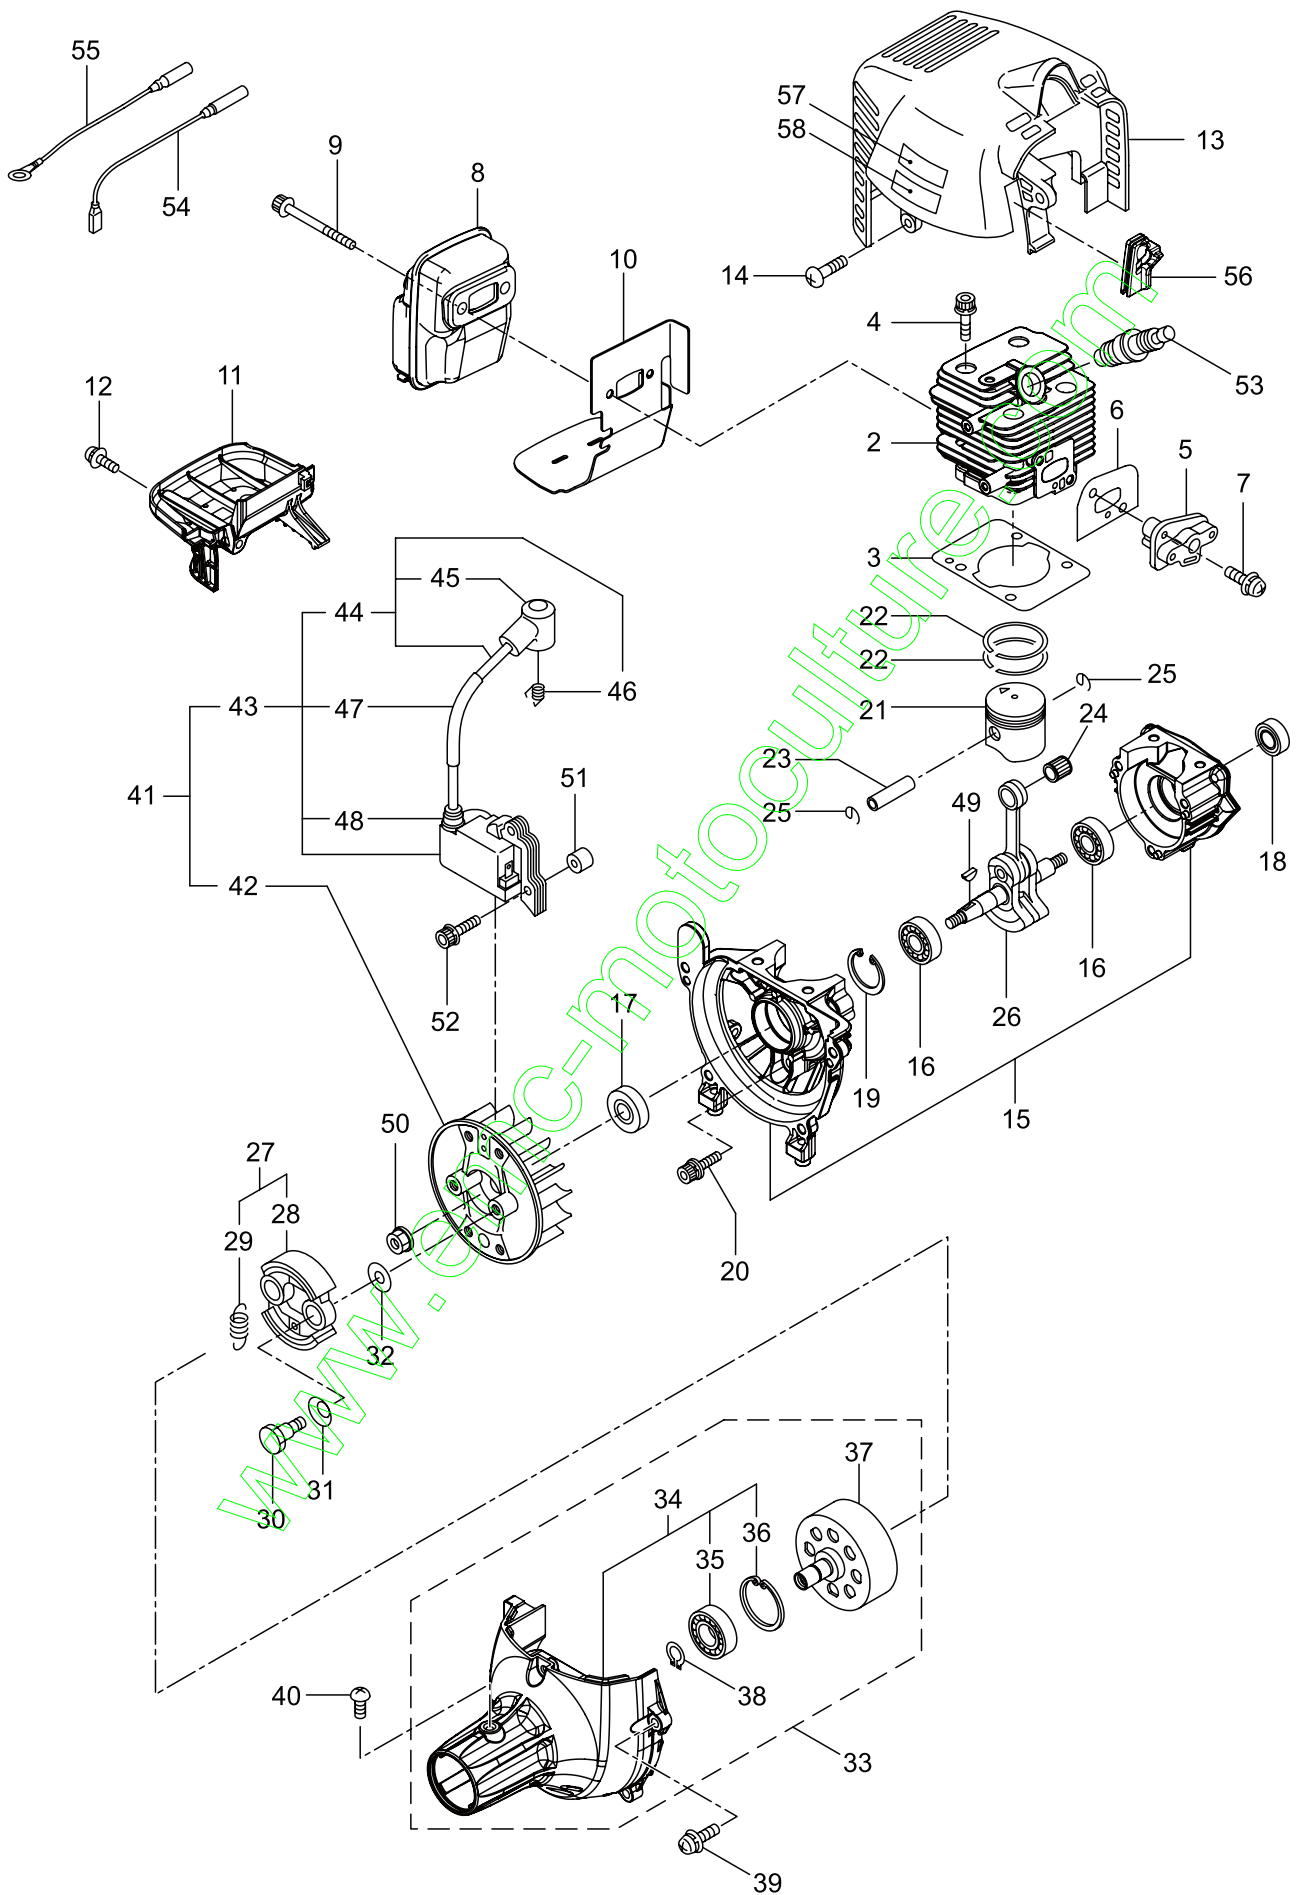

3. MX27E-B ENGINE

Ref. No.	Part No.	Part Name	Q'ty	Remarks
3-1	875277	Engine	1	EE262TH/01
3-2	273153	Cylinder	1	
3-3	282330	Gasket	1	
3-4	261250	Cap Screw	4	M5x20
3-5	282579	Insulator	1	
3-6	267049	Gasket	1	
3-7	269826	Screw	2	M5x25
3-8	276315	Muffler Ass'y	1	
3-9	266402	Cap Screw	2	M5x55
3-10	273147	Gasket	1	
3-11	246083	Under Cover	1	
3-12	269827	Screw	1	M5x16
3-13	276319	Top Cover	1	
3-14	246082	Screw	1	M4x12
3-15	273673	Crankcase	1	
3-16	280488	Bearing	2	PPL 6001
3-17	563633	Oil Seal	1	
3-18	563632	Oil Seal	1	
3-19	563635	Snap Ring	1	H28
3-20	261612	Cap Screw	3	M5x30
3-21	273155	Piston	1	
3-22	261496	Piston Ring	2	(2)Required
3-23	261497	Piston Pin	1	
3-24	261037	Bearing,Needle	1	KBK8x11x11.8x1
3-25	261576	Clip,Piston	2	
3-26	277939	Crankshaft/Conn.Rod Ass'y	1	
3-27	280375	Clutch Ass'y	1	Incl.28,29
3-28	280407	Clutch Shoe	2	
3-29	264889	Spring,Clutch	1	
3-30	264505	Bolt	2	
3-31	261777	Wave Washer	2	
3-32	261189	Washer	2	6x16.5xt1.2
3-33	563556	Fan Cover Ass'y	1	Incl.34-38
3-34	563557	Fan Cover Comp	1	Incl.35,36
3-35	269124	Bearing	1	6200ZZ C3
3-36	013825	Snap Ring	1	#30
3-37	289727	Clutch Drum	1	
3-38	563065	Snap Ring	1	#10
3-39	269831	Screw	4	M5x20
3-40	246081	Screw	1	M5x18
3-41	563535	Magneto Ass'y	1	Incl.42-48
3-42	277797	Rotor/Fan	1	
3-43	277798	Ignition Coil Ass'y	1	Incl.44-48
3-44	279577	Spark Plug Wire Ass'y	1	Incl.45,46
3-45	278755	Plug Cap	1