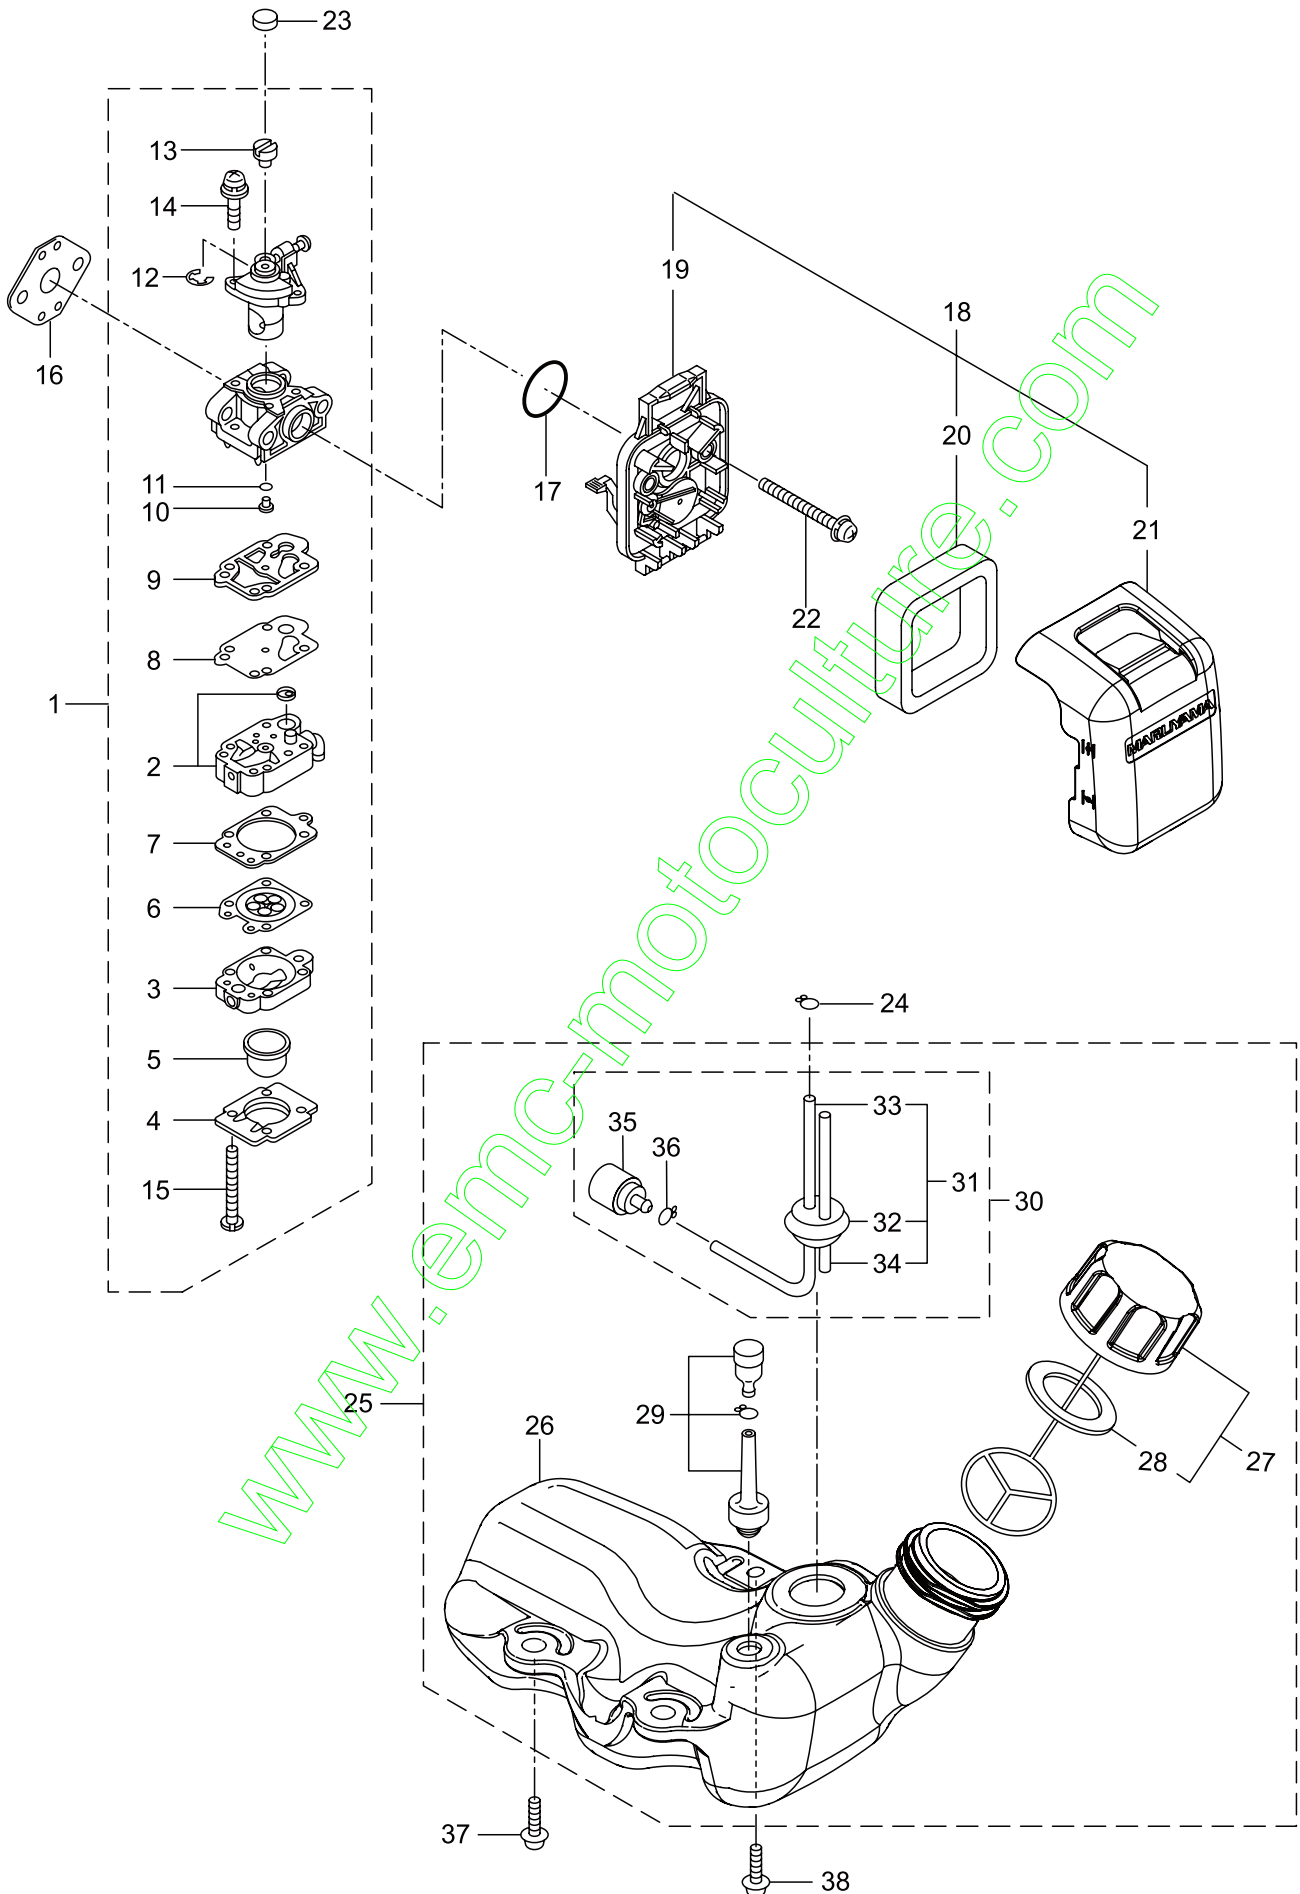

5. MX27E-B
CARBURETOR, FUEL TANK

Ref. No.	Part No.	Part Name	Q'ty	Remarks
5-1	276323	Carburetor Ass'y	1	Incl.2-15 New gasket required
5-2	281597	Pump Body	1	
5-3	262991	Purge Body	1	
5-4	262992	Cover Plate	1	
5-5	261874	Primer Bulb	1	
5-6	283905	Diaphragm, Meterring	1	
5-7	262993	Gasket	1	
5-8	262994	Diaphragm,Fuel Pump	1	
5-9	282576	Gasket	1	
5-10	289396	Main Jet	1	
5-11	261871	O-Ring	1	
5-12	261876	E-Ring	1	
5-13	261658	Swivel	1	
5-14	264682	Screw	2	
5-15	262996	Screw	4	
5-16	261864	Gasket	1	
5-17	264691	O-Ring	1	
5-18	563416	Cleaner Ass'y	1	Incl.19-22
5-19	265576	Housing	1	
5-20	264695	Filter	1	
5-21	277553	Cleaner Cover	1	
5-22	269834	Screw	2	
5-23	280020	Swivel Ring	1	
5-24	563014	Clip	1	
5-25	563400	Fuel Tank Ass'y	1	Incl.26-36
5-26	563101	Fuel Tank	1	
5-27	275306	Fuel Tank Cap Ass'y	1	Incl.28
5-28	274875	Gasket	1	
5-29	563262	Breather Ass'y	1	
5-30	563232	Fuel Pipe Pick-up Ass'y	1	Incl.31-36
5-31	563233	Fuel Pipe Ass'y	1	Incl.32-34
5-32	288192	Grommet	1	
5-33	261690	Fuel Pipe	1	160L
5-34	288194	Return Pipe	1	3x6x85
5-35	277887	Filter Ass'y	1	
5-36	563014	Clip	1	
5-37	269828	Screw	2	M5x16
5-38	281208	Screw	1	M5x16