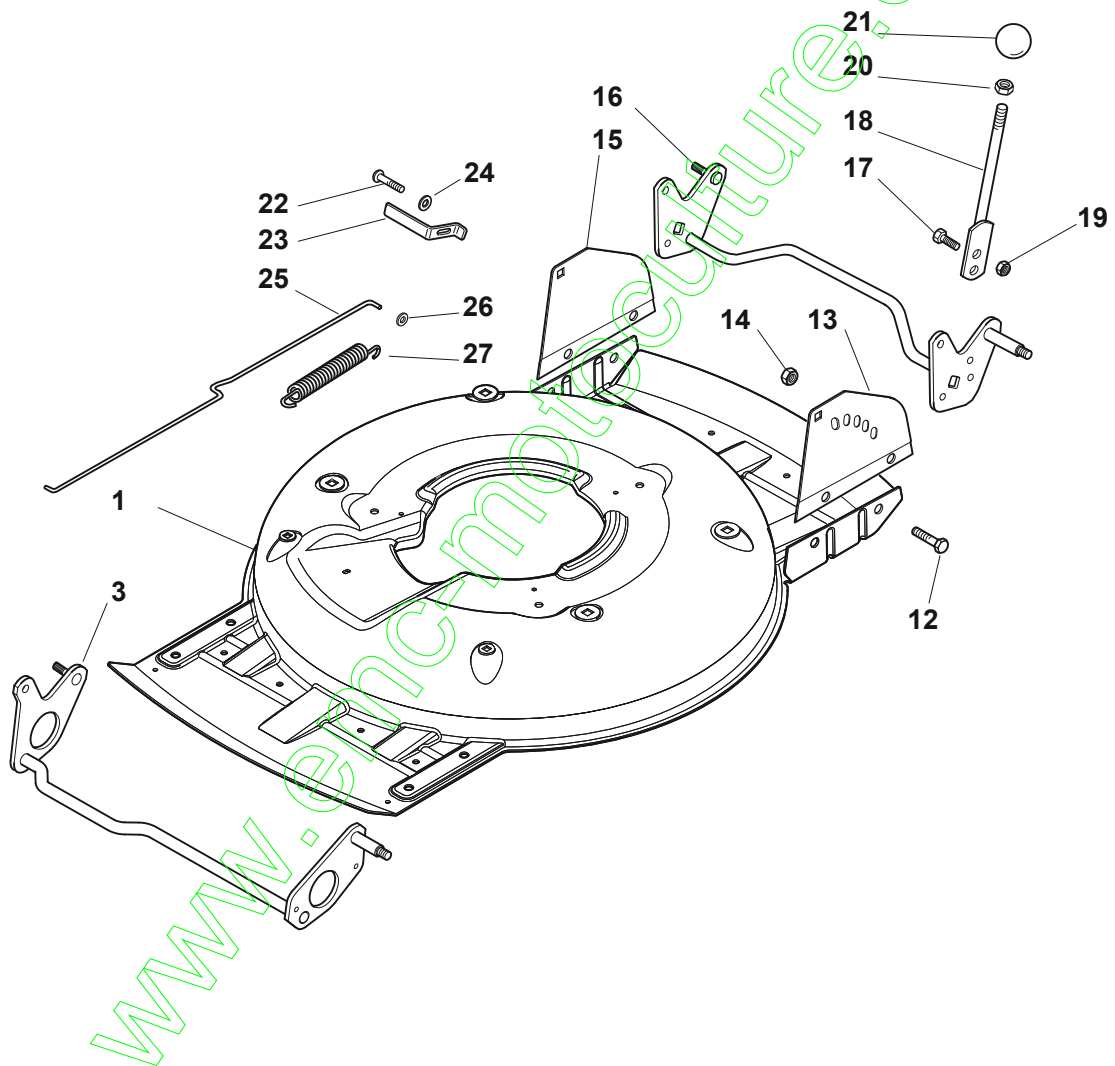

STIGA

Reservdelskatalog Parts Catalogue

MULTICLIP RENTAL 50 S B

291502128/S16 - Season 2016

- Use GLOBAL GARDEN PRODUCT Genuine Spare Parts specified in the parts list for repair and/or replacement.
 - The contents described in the parts list may change due to improvement.
 - The drawings of the spare parts are only indicative and might not represent the part in question exactly.
 - The indications "right" - "left" - "front" - "rear" refer to the position of the operator when using the machine.
- When placing orders of parts for repair and/or replacement, make sure that the illustrated parts list is the one applying to the machine's year of manufacture, as shown on the identification plate attached to the machine.

www.stiga.com

Utgåva Issue 2 - 2016		Kapa och höjdställning		Deck And Height Adjusting	
Pos. Fig.	Antal Q.ty	Art nr Part No	Benämning	Description	Anmärkning Notes
1	1	381004735/0	Chassi-gra	Grey Deck	
3	1	381302863/0	Axel, Framhjul	Axle, Front Wheels	
12	4	112791011/0	Skruv	Screw	
13	1	381545105/0	Plat	Left Plate	
14	4	112154510/0	Mutter	Nut	
15	1	381545104/0	Plat	Right Plate	
16	1	381302861/1	Hjulaxel-bakre	Axle, Rear Wheels	
17	2	112789000/0	Skruv	Screw	
18	1	381003323/0	Höjdställningsspak	Lever, Height Adjustment	
19	2	112154330/0	Mutter	Nut	
20	1	112293200/0	Mutter	Nut	
21	1	322399812/0	Knopp	Knob	
22	2	112735661/0	Skruv	Screw	
23	2	322551529/0	Hjulrensare	Wheels Cleaning Plate	
24	2	112521330/0	Bricka	Washer	
25	1	122033329/0	Höjdställn.stang	Rod, Height Adjustment	
26	2	112604899/0	Starlock P6704 8 Fz	Crown Fastener	
27	1	122446184/0	Fjäder	Spring	