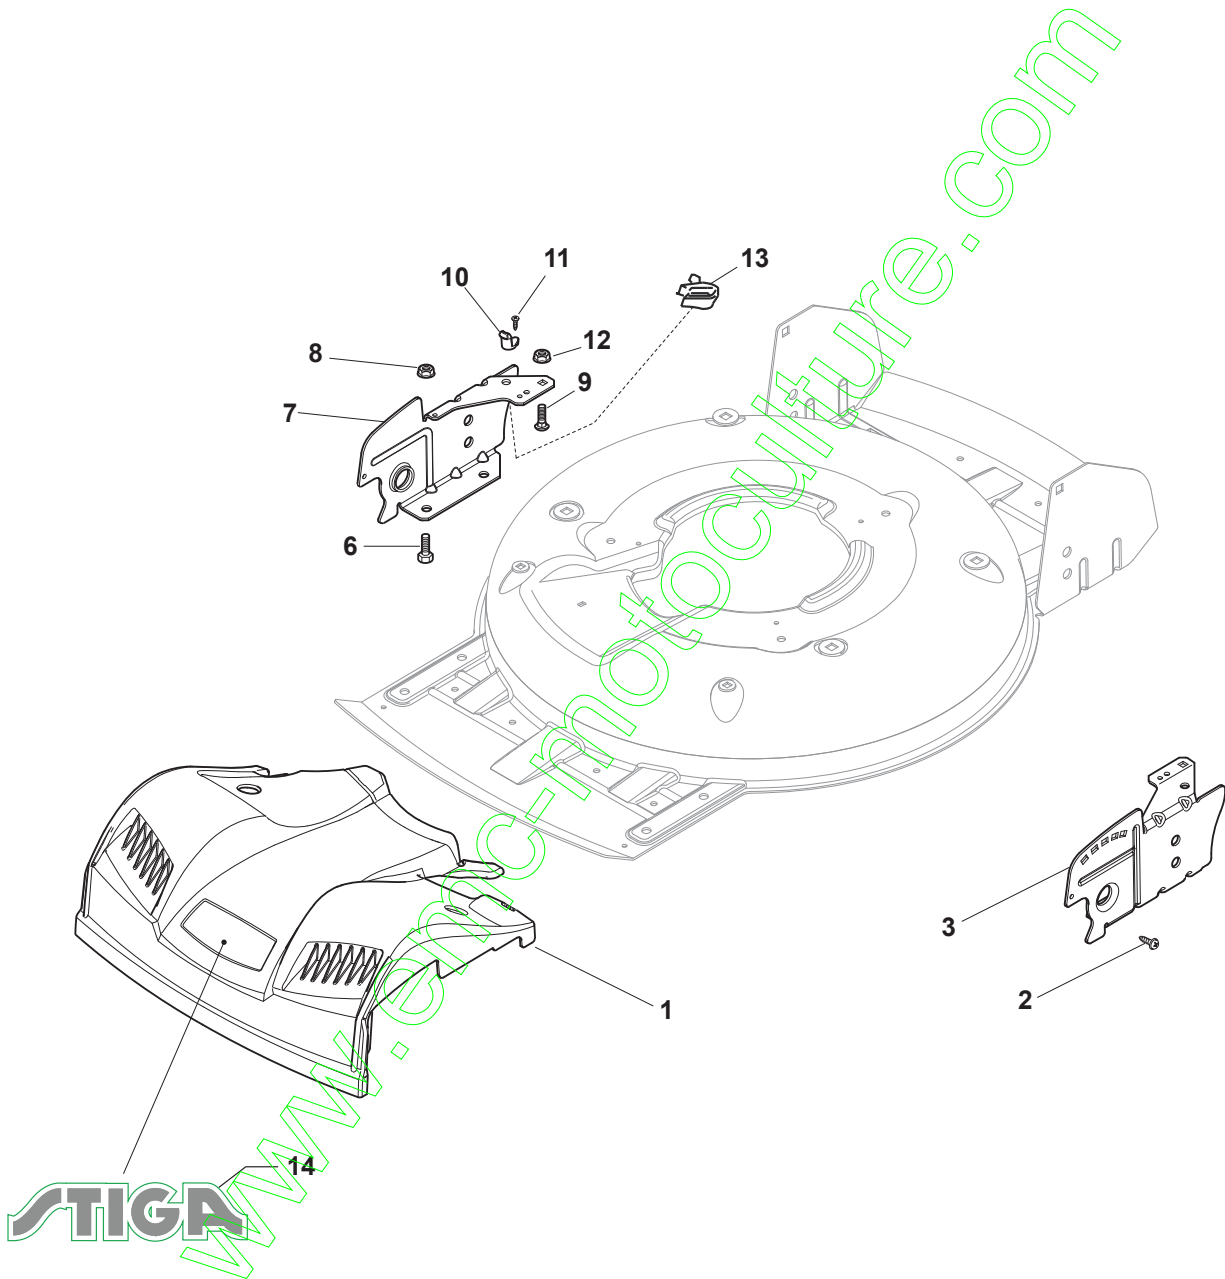

STIGA

Reservdelskatalog Parts Catalogue

MULTICLIP RENTAL 50 S B

291502128/S16 - Season 2016

- Use GLOBAL GARDEN PRODUCT Genuine Spare Parts specified in the parts list for repair and/or replacement.
 - The contents described in the parts list may change due to improvement.
 - The drawings of the spare parts are only indicative and might not represent the part in question exactly.
 - The indications "right" - "left" - "front" - "rear" refer to the position of the operator when using the machine.
- When placing orders of parts for repair and/or replacement, make sure that the illustrated parts list is the one applying to the machine's year of manufacture, as shown on the identification plate attached to the machine.

www.stiga.com

Utgåva Issue 2 - 2016		Kapa och höjdställning		Deck And Height Adjusting	
Pos. Fig.	Antal Q.ty	Art nr Part No	Benämning	Description	Anmärkning Notes
1	1	381004735/0	Chassi-gra	Grey Deck	
3	1	381302863/0	Axel, Framhjul	Axle, Front Wheels	
12	4	112791011/0	Skruv	Screw	
13	1	381545105/0	Plat	Left Plate	
14	4	112154510/0	Mutter	Nut	
15	1	381545104/0	Plat	Right Plate	
16	1	381302861/1	Hjulaxel-bakre	Axle, Rear Wheels	
17	2	112789000/0	Skruv	Screw	
18	1	381003323/0	Höjdställningsspak	Lever, Height Adjustment	
19	2	112154330/0	Mutter	Nut	
20	1	112293200/0	Mutter	Nut	
21	1	322399812/0	Knopp	Knob	
22	2	112735661/0	Skruv	Screw	
23	2	322551529/0	Hjulrensare	Wheels Cleaning Plate	
24	2	112521330/0	Bricka	Washer	
25	1	122033329/0	Höjdställn.stang	Rod, Height Adjustment	
26	2	112604899/0	Starlock P6704 8 Fz	Crown Fastener	
27	1	122446184/0	Fjäder	Spring	