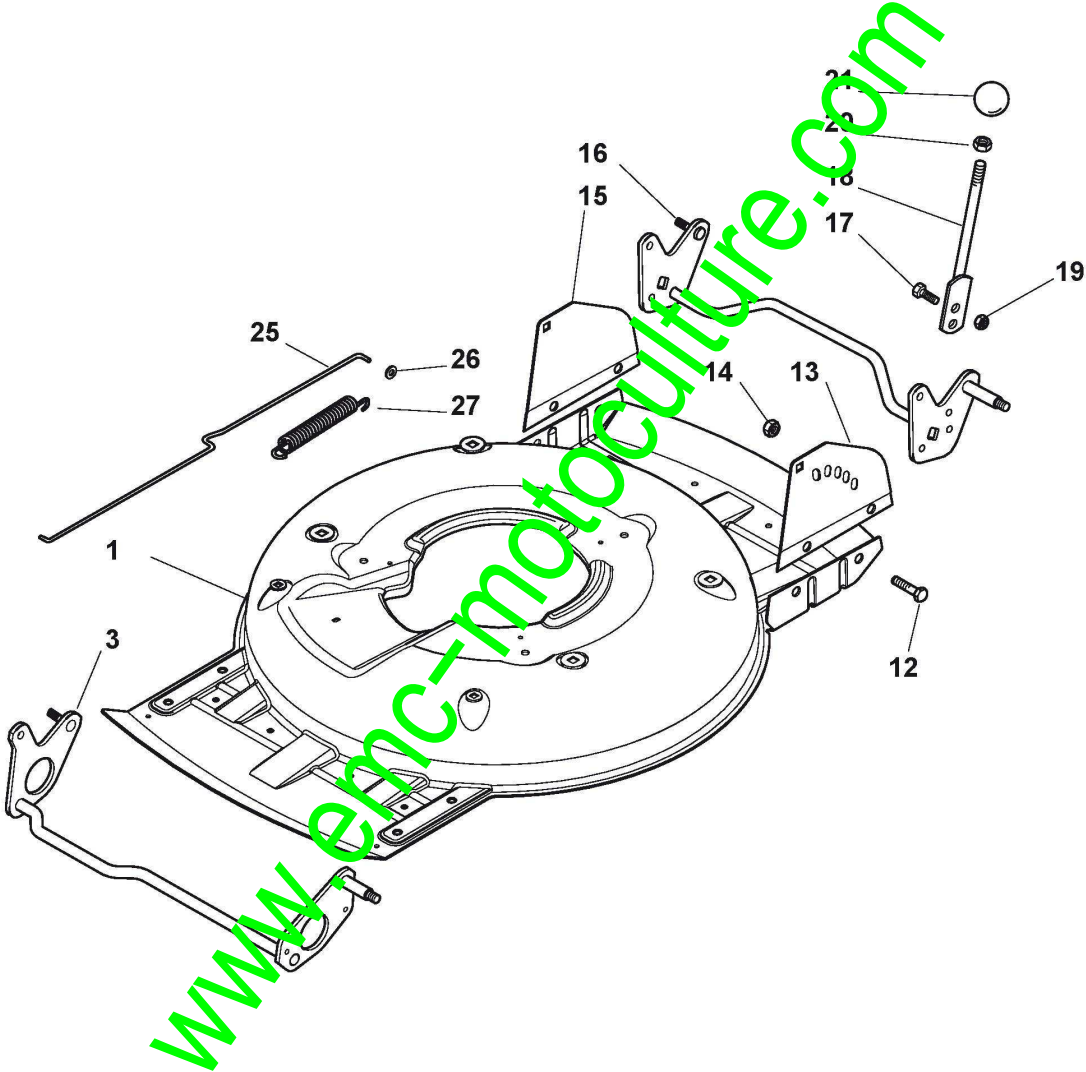

STIGA

MULTICLIP 750 S (2022)

291502048/ST2

Spare parts list
Reservdelar
Repuestos
Ersatzteile
Pièces détachées
Reserve onderdelen
Catalogo ricambi

- Use ST. S.p.A. Genuine Spare Parts specified in the parts list for repair and/or replacement.
- The contents described in the parts list may change due to improvement.
- The drawings of the spare parts are only indicative And might Not represent the part in question exactly.
- The indications "right" - "left" - "front" - "rear" refer to the position of the operator when using the machine.
- When placing orders of parts for repair And/Or replacement, make sure that the illustrated parts list is the one applying to the machine's year of manufacture, as shown on the identification plate attached to the machine.

Châssis Et Reglage Hauteur Decoupe

Réf. N°	Q.té :	Code article	Description	Articles	De	Jusqu'à
1	1	381004735/1	Châssis Gris			
3	1	381302863/0	Axe Roues Avant			
12	4	112791011/0	Vis			
13	1	381545105/0	Plaquette Gauche			
14	4	112154510/0	Ecrou			
15	1	381545104/0	Plaquette Droit			
16	1	381302861/1	Axe Roues Arriere			
17	2	112789000/0	Vis			
18	1	381003331/1	Levier, Reglage Hauteur			
19	2	112154330/0	Ecrou			
20	1	112293200/0	Ecrou			
21	1	322399812/0	Poignée			
25	1	122033329/0	Tige Commande Reglage Hauteur			
26	2	112604899/0	Fixateur A Couronne			
27	1	122446184/0	Ressort			

www.emc-motoculture.com

Mesque

Réf. N°	Q.té :	Code article	Description	Articles	De	Jusqu'à
1	1	322226197/0	Mesque			
2	2	112728450/0	Vis			
3	1	322778421/0	Bride Gauche			
6	4	112793102/0	Vis			
7	1	322778419/0	Bride Droit			
8	4	112155000/0	Ecrou			
9	2	112815200/0	Vis			
10	2	322020400/0	Fixation Cable			
11	2	112728523/0	Vis			
12	2	112292102/0	Ecrou			
13	2	133320506/0	Fixation Cable			
14	1	114367494/2	Etiquette STIGA logo			
15	4	112523060/0	Rondelle			