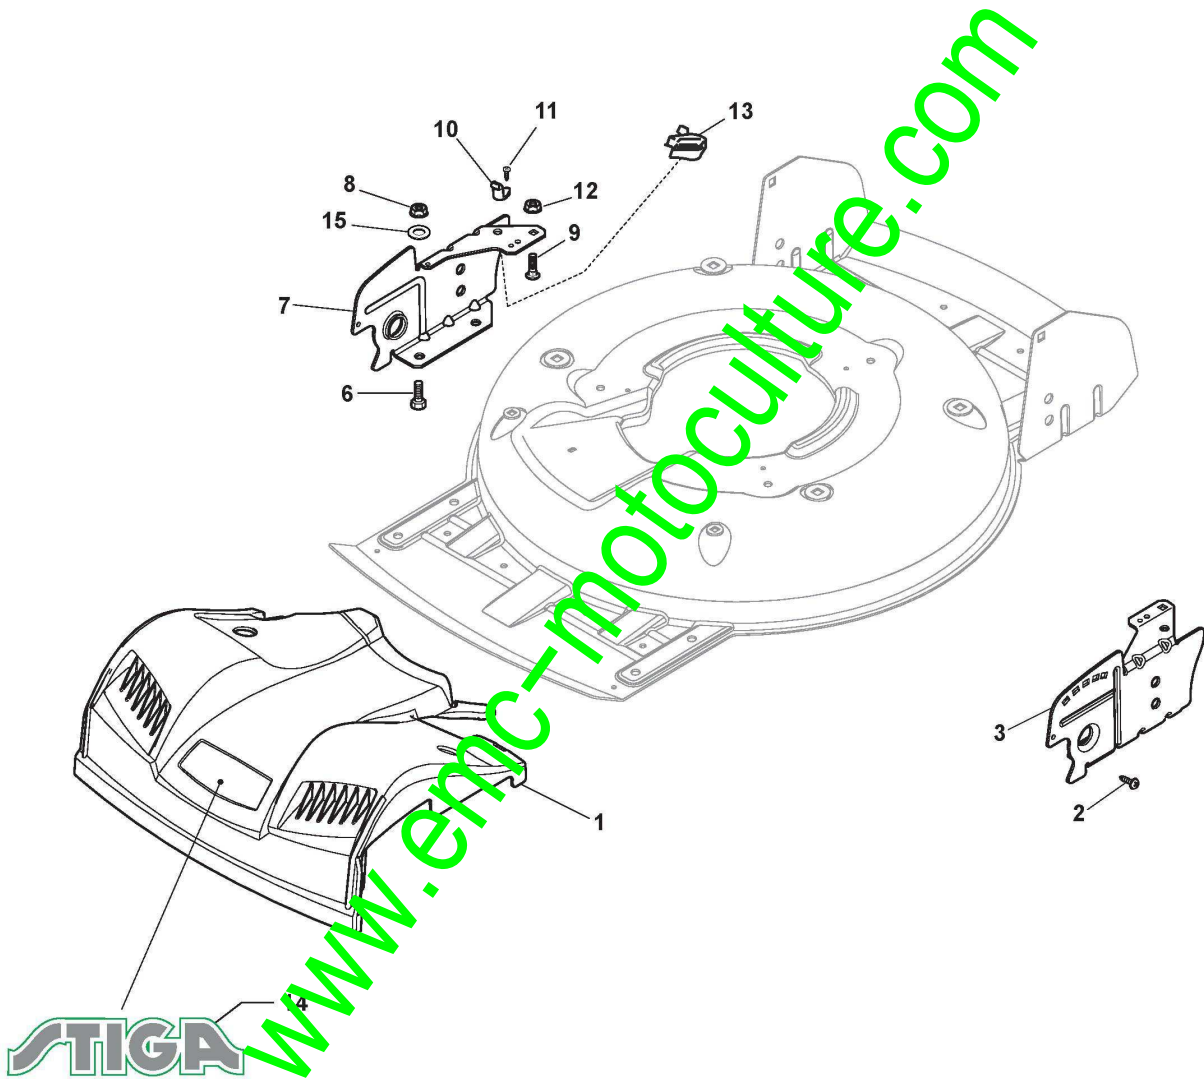

STIGA

MULTICLIP 750 S (2022)

291502048/ST2

Spare parts list
Reservdelar
Repuestos
Ersatzteile
Pièces détachées
Reserve onderdelen
Catalogo ricambi

- Use ST. S.p.A. Genuine Spare Parts specified in the parts list for repair and/or replacement.
- The contents described in the parts list may change due to improvement.
- The drawings of the spare parts are only indicative And might Not represent the part in question exactly.
- The indications "right" - "left" - "front" - "rear" refer to the position of the operator when using the machine.
- When placing orders of parts for repair And/Or replacement, make sure that the illustrated parts list is the one applying to the machine's year of manufacture, as shown on the identification plate attached to the machine.

Châssis Et Reglage Hauteur Decoupe

Réf. N°	Q.té :	Code article	Description	Articles	De	Jusqu'à
1	1	381004735/1	Châssis Gris			
3	1	381302863/0	Axe Roues Avant			
12	4	112791011/0	Vis			
13	1	381545105/0	Plaquette Gauche			
14	4	112154510/0	Ecrou			
15	1	381545104/0	Plaquette Droit			
16	1	381302861/1	Axe Roues Arriere			
17	2	112789000/0	Vis			
18	1	381003331/1	Levier, Reglage Hauteur			
19	2	112154330/0	Ecrou			
20	1	112293200/0	Ecrou			
21	1	322399812/0	Poignée			
25	1	122033329/0	Tige Commande Reglage Hauteur			
26	2	112604899/0	Fixateur A Couronne			
27	1	122446184/0	Ressort			

www.emc-motoculture.com

Mesque

Réf. N°	Q.té :	Code article	Description	Articles	De	Jusqu'à
1	1	322226197/0	Mesque			
2	2	112728450/0	Vis			
3	1	322778421/0	Bride Gauche			
6	4	112793102/0	Vis			
7	1	322778419/0	Bride Droit			
8	4	112155000/0	Ecrou			
9	2	112815200/0	Vis			
10	2	322020400/0	Fixation Cable			
11	2	112728523/0	Vis			
12	2	112292102/0	Ecrou			
13	2	133320506/0	Fixation Cable			
14	1	114367494/2	Etiquette STIGA logo			
15	4	112523060/0	Rondelle			