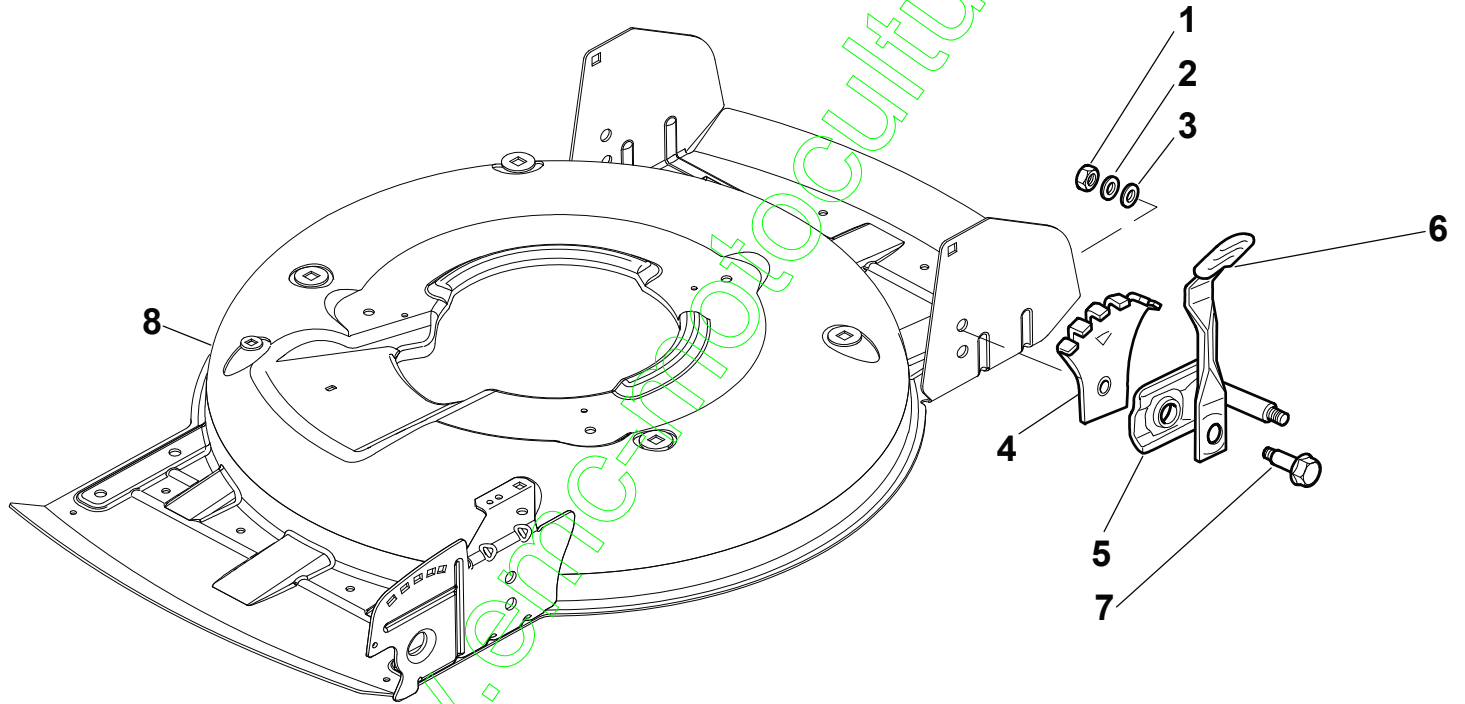

Genuine Spare Parts

www.stiga.com

MULTICLIP 50 EL SVAN Model Year 2012

- Use GLOBAL GARDEN PRODUCT Genuine Spare Parts specified in the parts list for repair and/or replacement.
- The contents described in the parts list may change due to improvement.
- The drawings of the spare parts are only indicative and might not represent the part in question exactly.
- The indications "right" - "left" - "front" - "rear" refer to the position of the operator when using the machine.
- When placing orders of parts for repair and/or replacement, make sure that the illustrated parts list is the one applying to the machine's year of manufacture, as shown on the identification plate attached to the machine.

THIS INFORMATION IS NOT INTENDED FOR SALE OR RESALE, AND THIS NOTICE MUST REMAIN ON ALL COPIES.

MULTICLIP 50 EL SVAN

MULTICLIP 50 EL SVAN

Pos. Fig.	Antal Quantity	Art No Part No	Benämning	Description	Anmärkning Notes
1	4	12293200/0	Mutter	Nut	
2	4	12583500/0	Bricka	Grower	
3	4	12523070/0	Bricka	Washer	
4	4	22735547/0	Höjdinställn.sektor	Sector, Height Adjustment	
5	4	81005082/0	Hjulfäste	Support, Wheel	
6	4	81003286/0	Höjdinställningsspak	Lever, Height Adjustment	
7	4	22519811/0	Stift	Pin	
8	1	81002907/1	Chassi-gul	Deck Yellow	