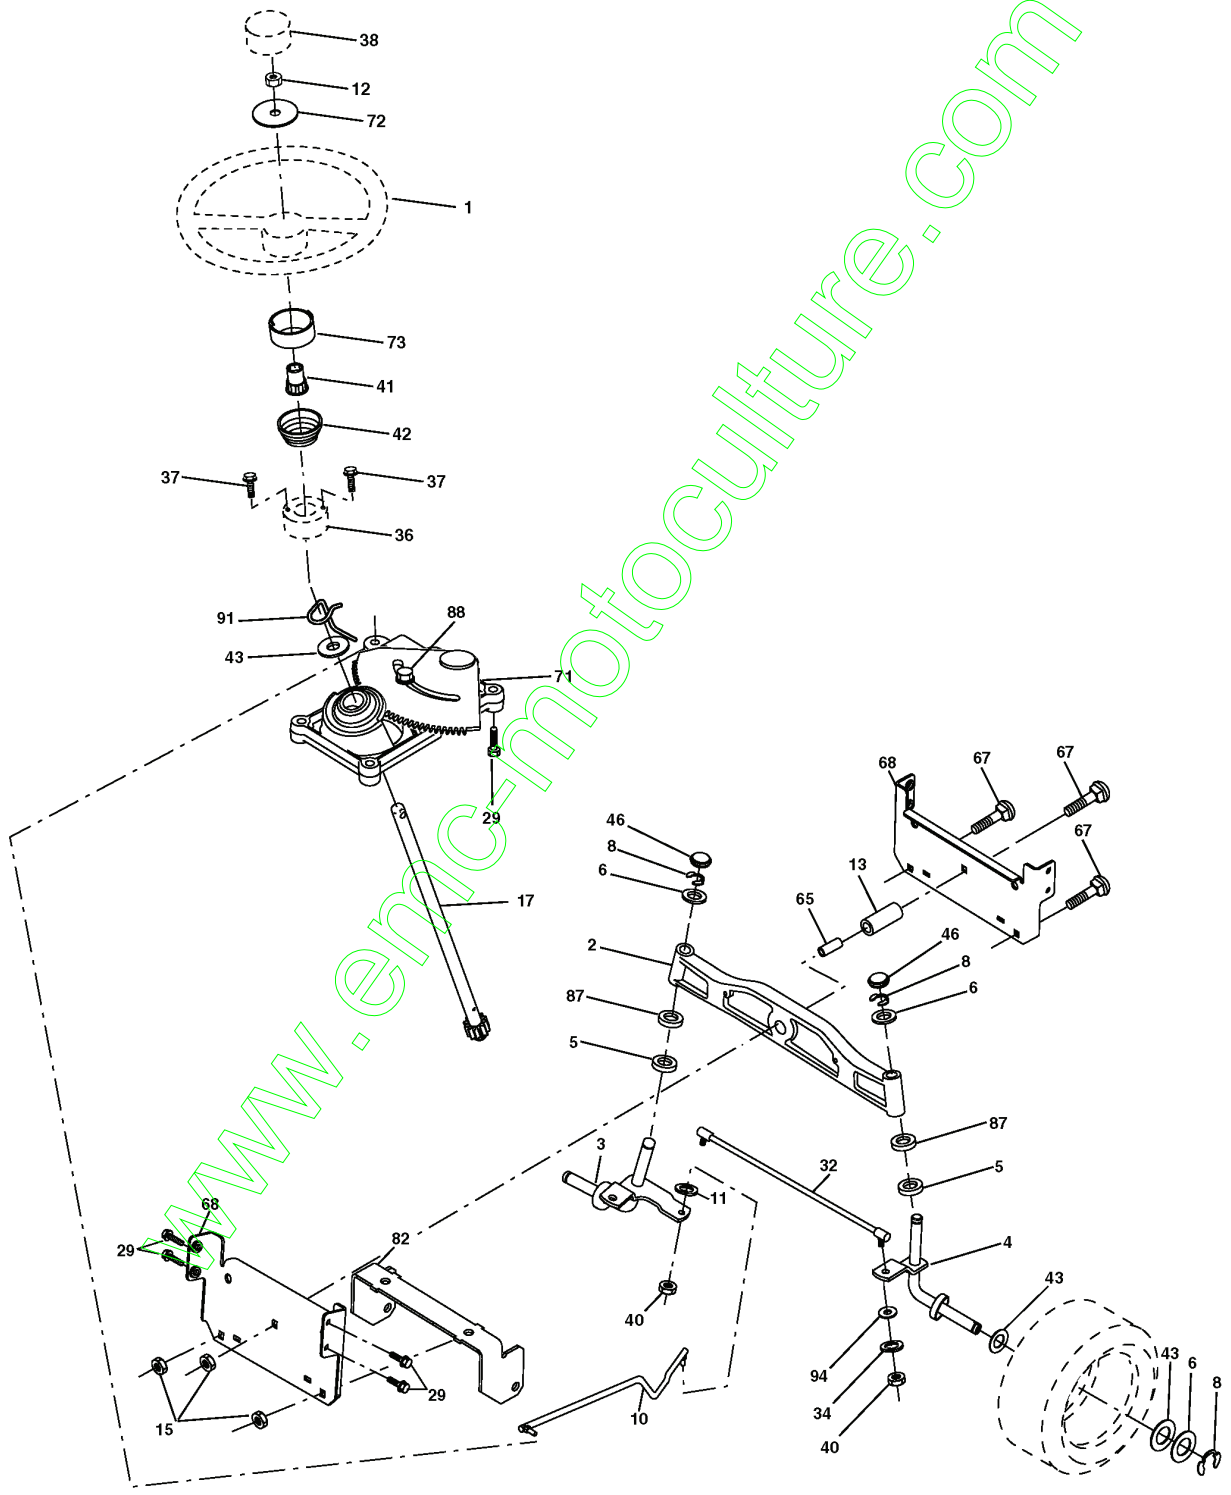

REPAIR PARTS

TRACTOR - MODEL NUMBER LT2119A (J2119AA), PRODUCT NO. 954 13 00-90
STEERING ASSEMBLY

REF.	PART NO.	DESCRIPTION	REMARK	QTY.	KIT
1	532172092	STEERING WHEEL		1	
2	532172393	SHAFT		1	
3	532169840	SPINDLE		1	
4	532169839	SPINDLE		1	
5	532124931	WASHER		1	
6	532121748	WASHER		1	
8	812000029	RETAINER RING		1	
10	532175121	ROD		1	
11	810040600	WASHER		1	
12	873940800	NUT		1	
13	532136518	PIPE		1	
15	532145212	NUT		1	
17	532177883	SHAFT		1	
29	817060612	SCREW		1	
32	532180580	TIE ROD		1	
33	819111216	WASHER		1	
34	810040500	WASHER		1	
35	873540500	NUT		1	
36	532155105	BUSHING		1	
37	532152927	SCREW		1	
38	532172093	COVER		1	
40	532124701	NUT		1	
41	532159945	ADAPTER		1	
42	532177149	BOOT		1	
43	532121749	WASHER		1	
46	532121232	HUB CAP		1	
65	532160367	SPACER		1	
67	872140618	BOLT		1	
68	532169827	SHAFT		1	
71	532175146	STEERING GEAR		1	
72	819182411	WASHER		1	
73	532181449	EXTENSION		1	
82	532169835	BRACKET		1	
87	532173966	WASHER		1	
88	532175118	BOLT		1	
91	532175553	SPRING		1	

www.emc-motoculture.com