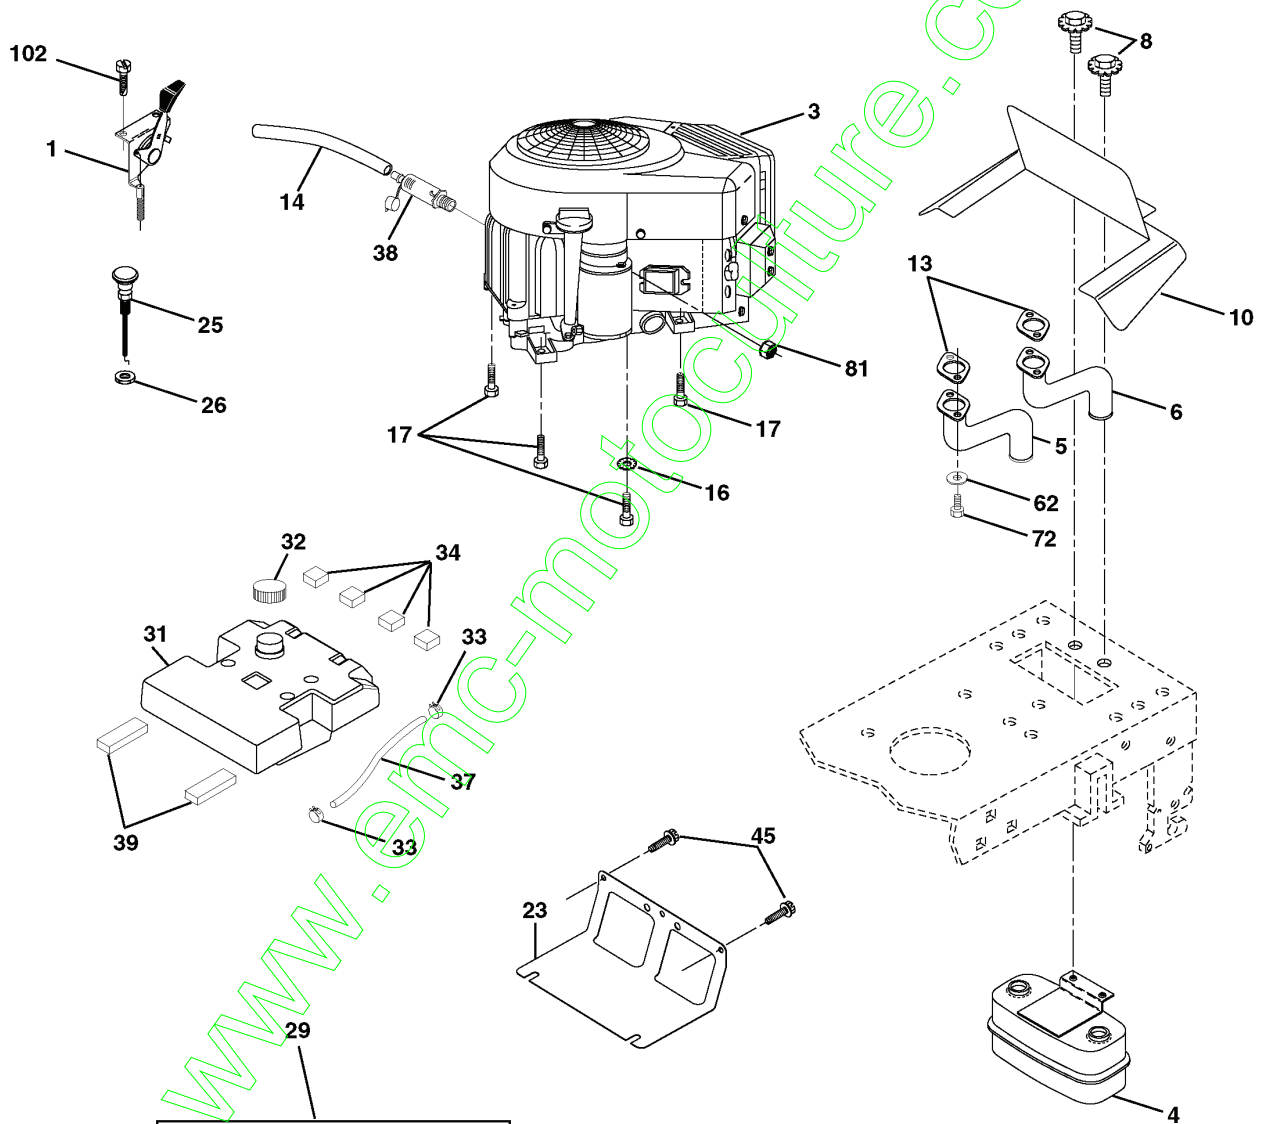

REPAIR PARTS

TRACTOR - MODEL NUMBER LT2119A (J2119AA), PRODUCT NO. 954 13 00-90
ENGINE

OPTIONAL EQUIPMENT
Spark Arrester

REF.	PART NO.	DESCRIPTION	REMARK	QTY.	KIT
1	532178385	THROTTLE TRIGGER		1	
4	532149723	MUFFLER		1	
5	532159955	TUBE		1	
6	532160589	TUBE		1	
8	532171877	BOLT		1	
10	532162797	SHIELD		1	
13	532165391	GASKET		1	
14	532148456	TUBE		1	
16	811050600	WASHER		1	
17	817490624	SCREW		1	
23	532169837	HEAT SHIELD		1	
25	532178639	CHOKE CONTROL		1	
26	873920600	NUT		1	
29	532137180	SPARK ARRESTER KIT		1	
31	532157103	TANK		1	
32	532140527	FUEL CAP		1	
33	532123487	HOSE CLAMP		1	
34	532106082	SPACER		1	
37	532142158	FULE LINE		1	
38	532181654	PLUG		1	
39	532109227	PAD		1	
45	817000612	SCREW		1	
62	810040500	WASHER		1	
72	871070512	BOLT		1	
81	873510400	NUT		1	
102	532171875	SCREW		1	

www.emc-motoculture.com