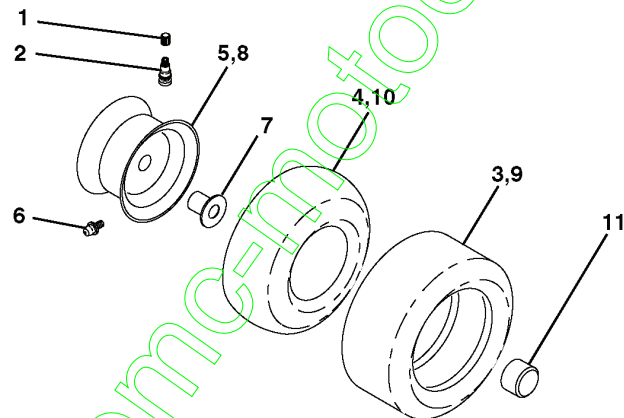

www.emc-motoculture.com

REPAIR PARTS

TRACTOR - MODEL NUMBER LT2119A (J2119AA), PRODUCT NO. 954 13 00-90
STEERING ASSEMBLY

REF.	PART NO.	DESCRIPTION	REMARK	QTY.	KIT
1	532172092	STEERING WHEEL		1	
2	532172393	SHAFT		1	
3	532169840	SPINDLE		1	
4	532169839	SPINDLE		1	
5	532124931	WASHER		1	
6	532121748	WASHER		1	
8	812000029	RETAINER RING		1	
10	532175121	ROD		1	
11	810040600	WASHER		1	
12	873940800	NUT		1	
13	532136518	PIPE		1	
15	532145212	NUT		1	
17	532177883	SHAFT		1	
29	817060612	SCREW		1	
32	532180580	TIE ROD		1	
33	819111216	WASHER		1	
34	810040500	WASHER		1	
35	873540500	NUT		1	
36	532155105	BUSHING		1	
37	532152927	SCREW		1	
38	532172093	COVER		1	
40	532124701	NUT		1	
41	532159945	ADAPTER		1	
42	532177149	BOOT		1	
43	532121749	WASHER		1	
46	532121232	HUB CAP		1	
65	532160367	SPACER		1	
67	872140618	BOLT		1	
68	532169827	SHAFT		1	
71	532175146	STEERING GEAR		1	
72	819182411	WASHER		1	
73	532181449	EXTENSION		1	
82	532169835	BRACKET		1	
87	532173966	WASHER		1	
88	532175118	BOLT		1	
91	532175553	SPRING		1	

www.emc-motoculture.com

REPAIR PARTS

TRACTOR - MODEL NUMBER LT2119A (J2119AA), PRODUCT NO. 954 13 00-90

WHEELS & TIRES

REF.	PART NO.	DESCRIPTION	REMARK	QTY.	KIT
1	532059192	CAP VALVE		1	
2	532065139	NIPPLE		1	
3	532106222	TIRE		1	
4	532059904	HOSE		1	
5	532138336	RIM		1	
6	532124957	FITTING		1	
7	532124959	BEARING		1	
8	532138337	RIM SPROCKET		1	
9	532122082	TIRE		1	
10	532124926	HOSE		1	
11	532175039	HUB CAP		1	
--	532144334	SEALING FOAM		1	