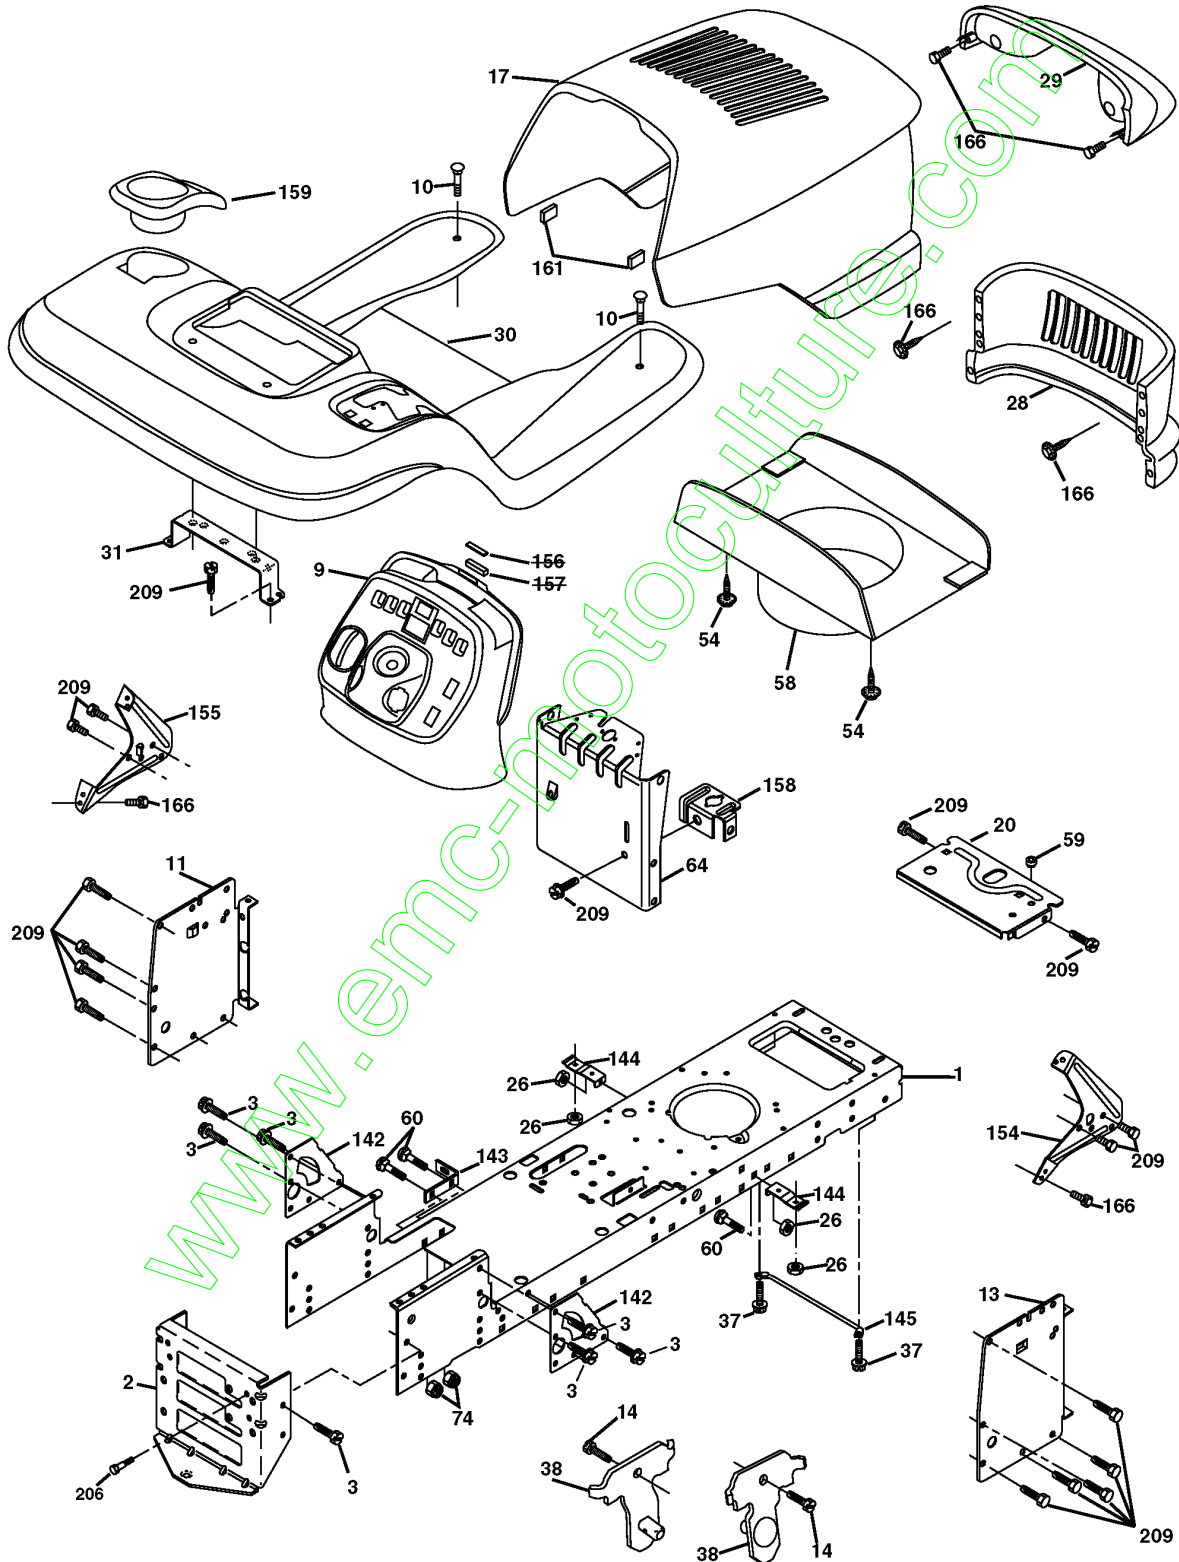

REPAIR PARTS

TRACTOR - MODEL NUMBER LT2119A (J2119AA), PRODUCT NO. 954 13 00-90
CHASSIS AND ENCLOSURES

REF.	PART NO.	DESCRIPTION	REMARK	QTY.	KIT
1	532174619	FRAME		1	
2	532176554	PLATE		1	
3	817060612	SCREW		1	
9	532185337	DASHBOARD		1	
10	872140608	BOLT		1	
11	532167203	PLATE		1	
13	532178298	PANEL		1	
14	817490608	SCREW		1	
17	532181351	HOOD		1	
20	532162026	PLATE		1	
26	873800600	NUT		1	
28	532181352	GRILE		1	
29	532179761	LENS		1	
30	532181353	FENDER		1	
31	532139976	BRACKET		1	
37	817490508	SCREW		1	
38	532175710	BRACKET		1	
54	532161464	SCREW		1	
58	532175351	DUCT		1	
59	532177579	BUSHING		1	
60	872140606	BOLT		1	
64	532174997	DASH		1	
74	873680600	NUT		1	
142	532175702	PLATE		1	
143	532154966	BRACKET		1	
144	532175582	BRACKET		1	
145	532156524	SHAFT		1	
154	532161897	BRACKET		1	
155	532161900	BRACKET		1	
156	532163805	PIN RETAINING SCREW		1	
157	532163806	PIN RETAINING SCREW		1	
158	532162037	BRACKET		1	
159	532181355	CUPHOLDER		1	
161	532164655	ABSORBER		1	
166	532171875	SCREW		1	
206	532170165	BOLT		1	
209	817000612	SCREW		1	

www.emc-motoculture.com