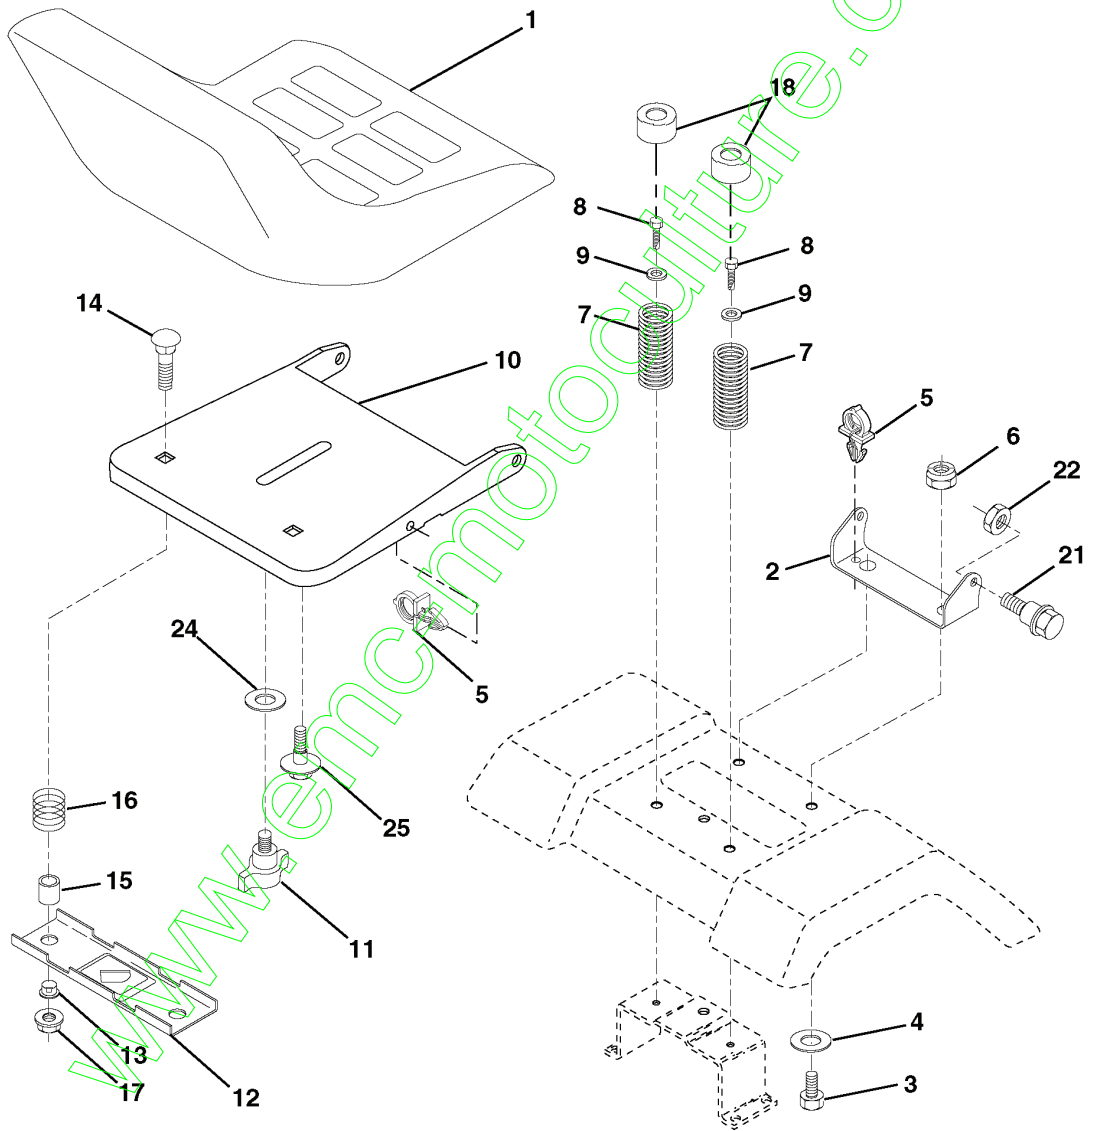

www.emc-motoculture.com

REPAIR PARTS

TRACTOR - MODEL NUMBER LT2119A (J2119AA), PRODUCT NO. 954 13 00-90

WHEELS & TIRES

REF.	PART NO.	DESCRIPTION	REMARK	QTY.	KIT
1	532059192	CAP VALVE		1	
2	532065139	NIPPLE		1	
3	532106222	TIRE		1	
4	532059904	HOSE		1	
5	532138336	RIM		1	
6	532124957	FITTING		1	
7	532124959	BEARING		1	
8	532138337	RIM SPROCKET		1	
9	532122082	TIRE		1	
10	532124926	HOSE		1	
11	532175039	HUB CAP		1	
--	532144334	SEALING FOAM		1	

www.emc-motoculture.com

REPAIR PARTS

TRACTOR - MODEL NUMBER LT2119A (J2119AA), PRODUCT NO. 954 13 00-90
SEAT ASSEMBLY

REF.	PART NO.	DESCRIPTION	REMARK	QTY.	KIT
1	532140118	SEAT		1	
2	532140551	BRACKET		1	
3	871110616	SCREW		1	
4	819131610	WASHER		1	
5	532145006	CLIP		1	
6	873800600	NUT		1	
7	532124181	SPRING		1	
8	817000616	SCREW		1	
9	819131614	WASHER		1	
10	532182493	BRACKET		1	
11	532166369	WING NUT		1	
12	532121246	BRACKET		1	
13	532121248	BUSHING		1	
14	872050412	BOLT		1	
15	532121249	SPACER		1	
16	532123740	SPRING		1	
17	532123976	LOCKNUT		1	
18	532124238	HUB CAP		1	
21	532171852	BOLT		1	
22	873800500	LOCK NUT		1	
24	819171912	WASHER		1	
25	532127018	BOLT		1	