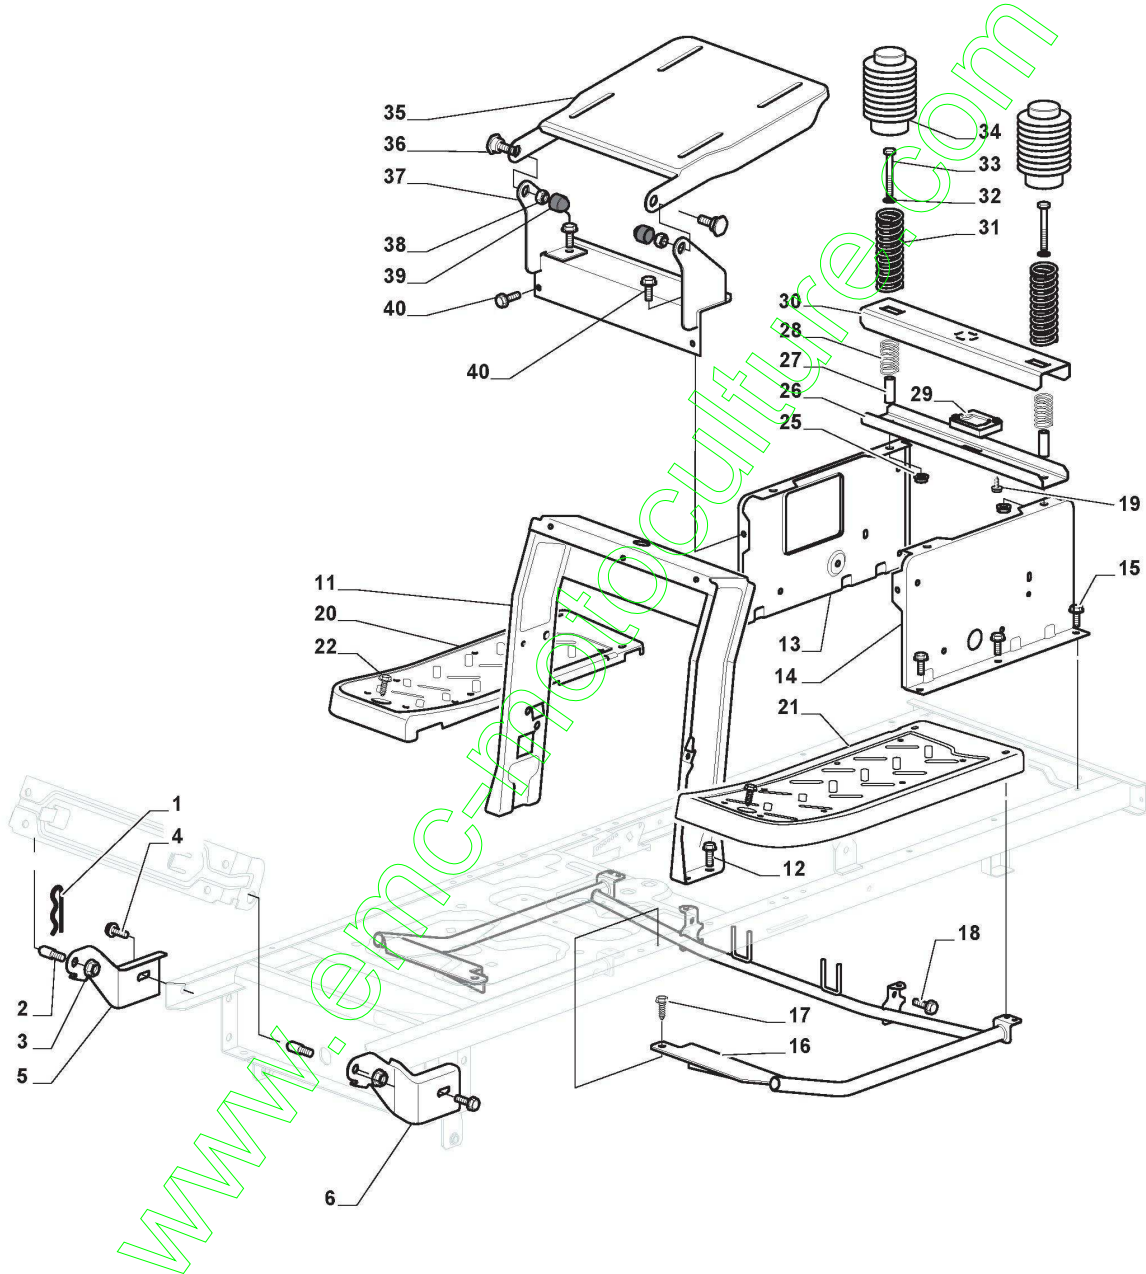

Chassis

Réf. N°	Q.té :	Code article	Description	Articles	De	Jusqu'à
1	1	124487998/0	Goupille			
2	2	125510079/1	Pivot			To S/N
2	2	125510169/0	Pivot		From S/N 19DA3RON	
3	2	112154210/0	Ecrou		003315	To
3	2	112155000/0	Ecrou		From	
4	2	112735599/0	Vis		01-Septem	ber-2013
5	1	325547225/0	Plaquette Droit			
6	1	325547227/0	Plaquette Gauche			
11	1	382785169/1	Support Tube De Direction			
12	4	125943009/0	Vis			
13	1	325785331/1	Support Siege Droit			
14	1	325785333/1	Support Siege Gauche			
15	6	125943009/0	Vis			
16	1	382785179/0	Support Marchepied	For Mechanical/Gear Models		
17	2	125943009/0	Vis			
18	2	125943009/0	Vis			
19	2	112728686/0	Vis			
20	1	325500041/1	Marchepied Droit			
21	1	325500043/1	Marchepied Gauche			
22	2	112735599/0	Vis			
25	2	112293201/0	Ecrou			
26	1	325820109/0	Support Siege			
26	1	325820109/1	Support Siege			
27	2	125160048/0	Entretoise			
28	2	125430263/0	Ressort			
29	1	325785379/0	Support			To
29	1	325785379/1	Support		From	
30	1	325820111/1	Barre support interrupteur de siege		01-Septem	ber-2013
31	2	125430264/0	Ressort			
32	2	112521350/0	Rondelle			
33	2	112691400/0	Vis			
34	2	325122002/0	Protecteur			
35	1	382547061/0	Plaquette			
36	2	122524970/2	Pivot			From S/N
36	2	122524970/3	Goupille		88153	
37	1	382820151/0	Support Siege			To S/N
37	1	382820151/1	Support Siege		From S/N	
38	2	112155010/0	Ecrou		20EA3RON	
39	2	118203854/0	Capot		000612	
40	4	125943009/0	Vis