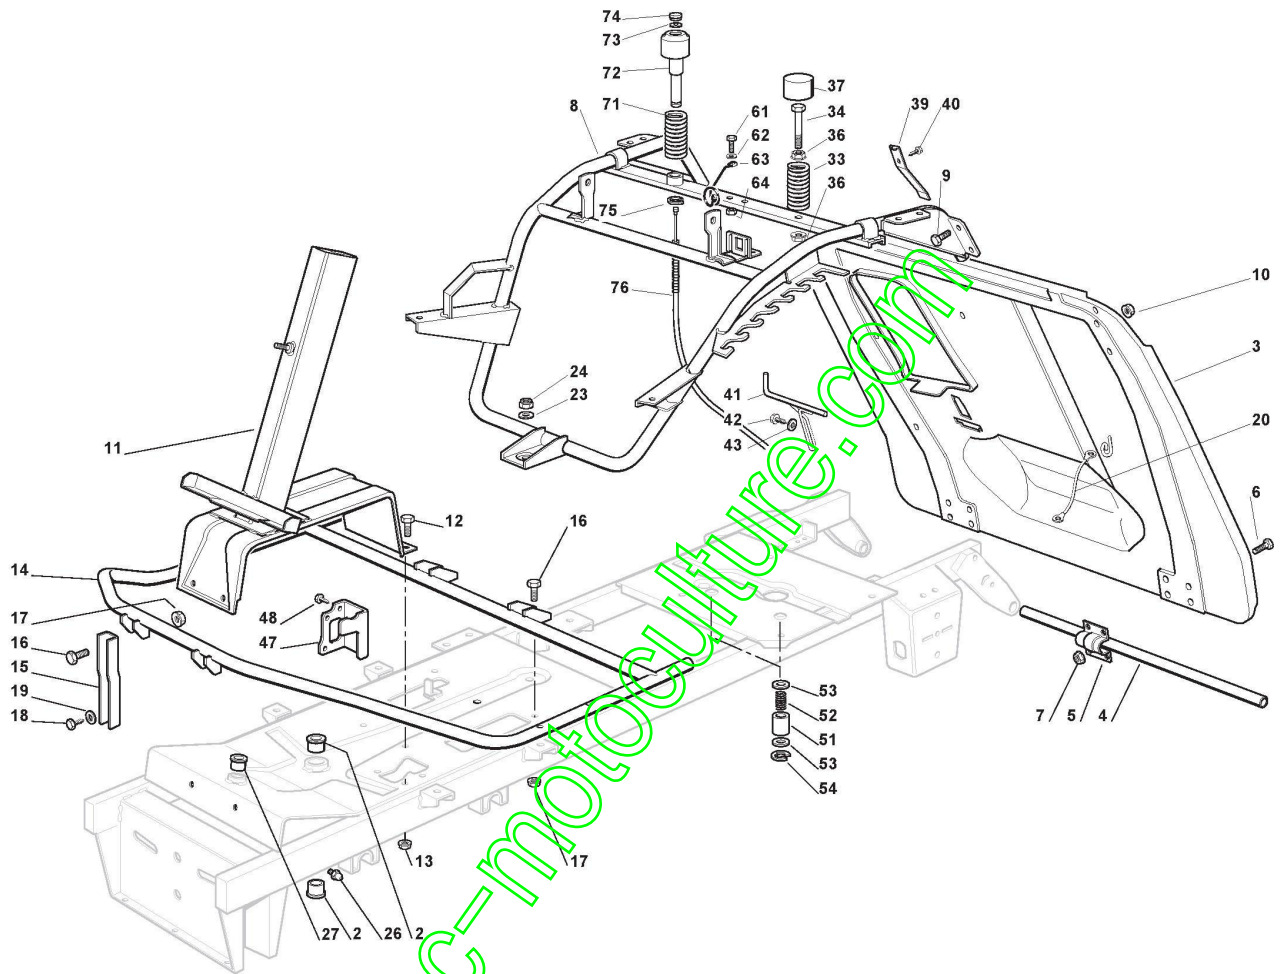

Chassis

Réf. N°	Q.té :	Code article	Description	Articles	De	Jusqu'à
2	2	125034002/1	Douille			
3	1	384545057/3	Plaque Arriere			
4	1	127037000/1	Axel			
5	2	325547012/1	Plaque			
6	8	112791200/1	Vis			
7	8	112292102/0	Ecrou			
8	1	384801137/0	Chassis Superieur Siege			
9	4	112792611/0	Vis			
10	4	112293201/0	Ecrou			
11	1	384783027/0	Support Tube De Direction			
12	4	112792611/0	Vis			
13	4	112293201/0	Ecrou			
14	1	384801107/2	Support Marchepied			
15	2	327787025/0	Support			
16	4	112792611/0	Vis			
17	4	112293201/0	Ecrou			
18	2	112734995/0	Vis			
19	2	112521331/0	Rondelle			
20	1	384040300/0	Plaque Arriere			
23	1	112523060/0	Rondelle			
24	1	112155000/0	Ecrou			
26	1	112379511/0	Graisseur			
27	1	125034001/0	Coussinet			
33	2	127430575/0	Ressort			
34	2	127943050/0	Vis			
36	4	112293201/0	Ecrou			
37	2	325122000/2	Capot			
39	1	127430554/0	Ressort			
40	1	112735110/0	Vis			
41	1	127294001/0	Guide Convoyeur Arriere			
42	1	112735120/0	Vis			
43	1	112523040/0	Rondelle			
47	1	327772095/0	Support			
48	2	112735106/0	Vis			
51	2	127047012/0	Douille			
52	2	127430577/0	Ressort			
53	4	325670008/1	Rondelle			
54	2	112000955/0	Anneau Benzing			
61	1	112791200/1	Vis			
62	1	112521340/0	Rondelle			
63	1	125430239/1	Ressort			
64	1	112292102/0	Ecrou			
71	1	127430581/0	Ressort			
72	1	384050500/0	Commande Friction			
73	1	327670056/0	Rondelle			
74	1	327790011/0	Bouchon			
75	1	112609200/0	Seeger			
76	1	184207106/0	Fil