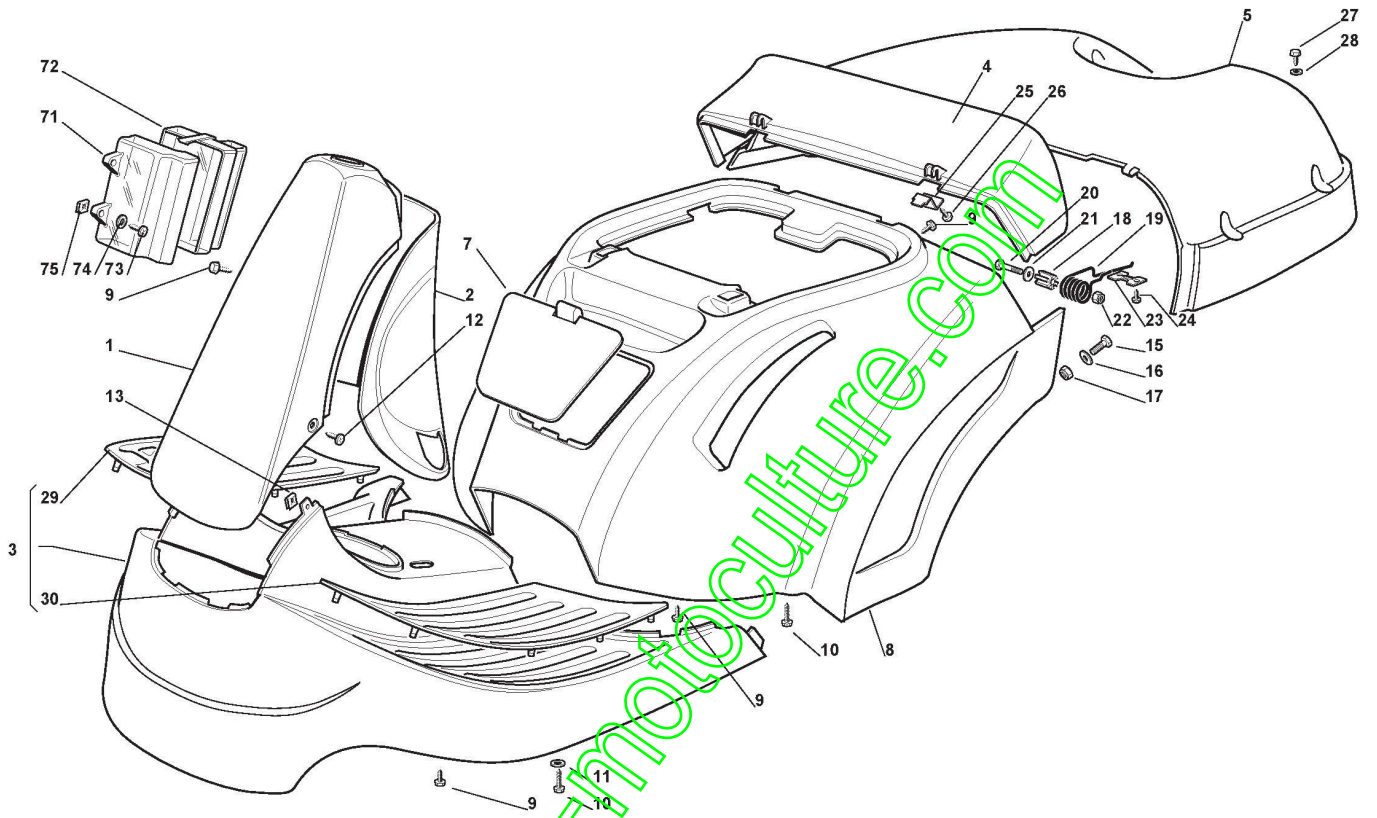

www.emc-motoculture.com

Carrosserie

Réf. N°	Q.té :	Code article	Description	Articles	De	Jusqu'à
1	1	384598086/0	Couvercle Avant Gris			
2	1	127600117/0	Protection Tube De Direction			
3	1	184110131/0	Couvre Marchepied Jaune			
4	1	127110360/0	Couverture Bac Fixe Jaune			
5	1	127110361/0	Couvre-Bac Mobile Jaune			
7	1	127109516/0	Couvercle Avant Jaune			
8	1	384110136/1	Couvre-Roues Jaune			
9	10	112735402/0	Vis			To
9	10	112735406/0	Vis		From 01-Septem ber-2014	
10	8	112735410/0	Vis			
11	4	112523040/0	Rondelle			
12	2	112727790/0	Vis			To
12	2	112735598/0	Vis		From 01-Septem ber-2014	
13	2	112437503/0	Plaquette			
15	2	112791200/1	Vis			
16	2	112523040/0	Rondelle			
17	2	112154510/0	Ecrou			
18	2	127047003/0	Douille			
19	2	127430551/1	Ressort			
20	2	112691200/0	Vis			
21	2	112523070/0	Rondelle			
22	2	112155000/0	Ecrou			
23	2	327546001/0	Plaquette			
24	4	112735402/0	Vis			To
24	4	112735406/0	Vis		From 01-Septem ber-2014	
25	2	327546003/0	Plaquette			
26	2	112735402/0	Vis			To 31-August- 2014
26	2	112735406/0	Vis		From	
27	4	112729601/0	Vis			To 31-August- 2003
27	4	112729601/1	Vis		From	
28	4	112521331/0	Rondelle			
29	1	127110304/0	Couvre Marchepied Droit			
30	1	127110305/0	Couvre Marchepied Gauche			To 31-August- 2014
30	1	127110305/1	Couvre Marchepied Gauche		From	
71	1	125600020/0	Protection Superieur			
72	1	125600021/1	Protection Inferieur			
73	2	112728460/0	Vis			
74	2	112521320/0	Rondelle			
75	2	112437502/0	Plaquette