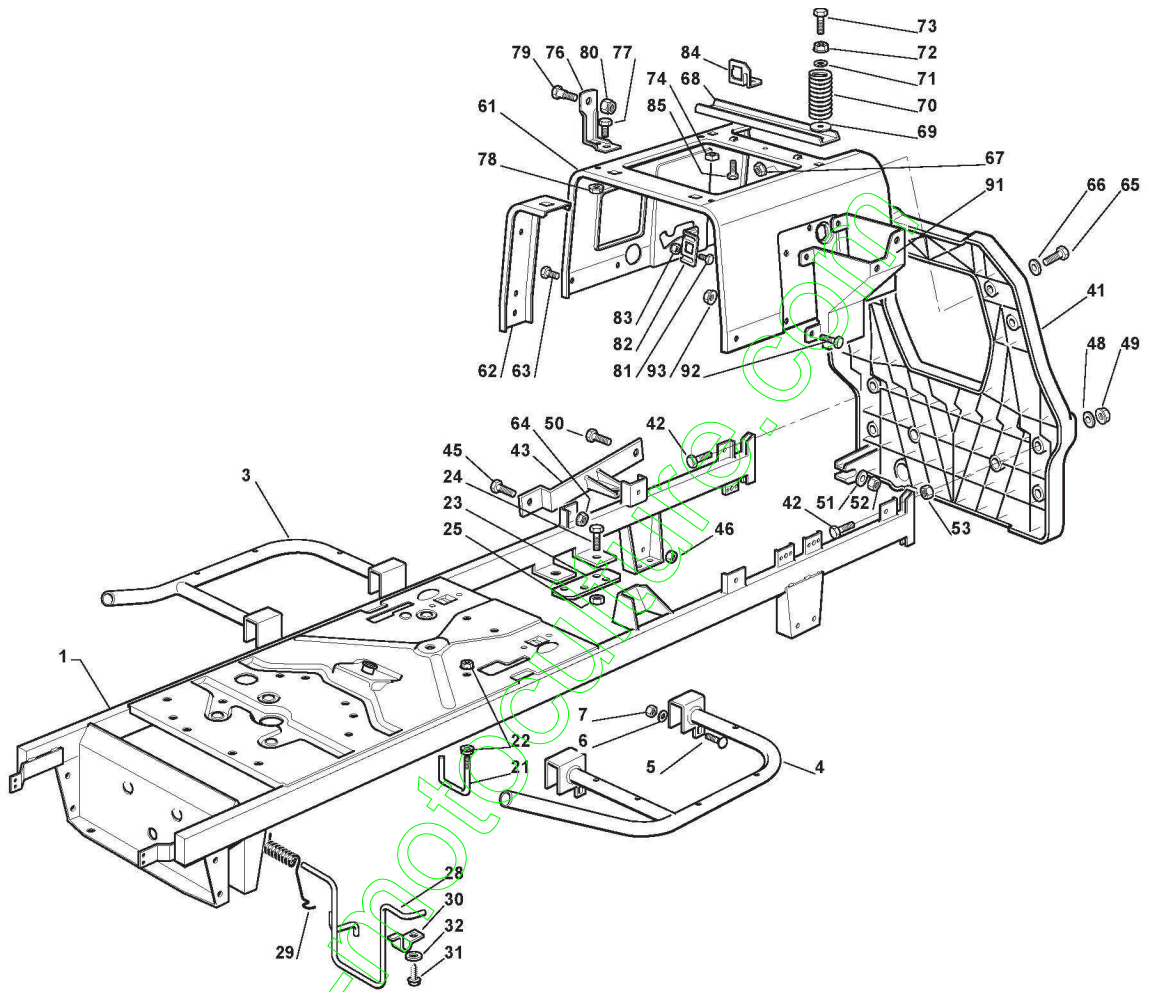

Chassis

Réf. N°	Q.té :	Code article	Description	Articles	De	Jusqu'à
1	1	382800063/0	Vis			
3	1	382800019/0	Marchepied Droit Support			
4	1	382800021/0	Support Marchepied Gauche			
5	4	112815240/0	Vis			
6	4	112523040/0	Rondelle			
7	4	112154510/0	Ecrou			
21	1	125580019/0	Cheville Guide De Courroie			
22	2	112292102/0	Ecrou			
23	2	325547101/0	Plaquette Gauche			
24	2	112793102/0	Vis			
25	2	112155000/0	Ecrou			
28	1	125270315/0	Guide Curroire			
29	1	125430244/1	Ressort			
30	2	325774220/0	Etrier			
31	2	112734995/0	Vis			
32	2	112521330/0	Rondelle			
41	1	125547106/0	Plaque			
42	2	112793301/0	Vis			
43	1	382650203/0	Renforcement Droit Plaque Arrière			
45	1	112792611/0	Vis			
46	1	112293201/0	Ecrou			
48	2	112521350/0	Rondelle			
49	2	112155000/0	Ecrou			
50	1	112691115/0	Vis			
51	1	112521350/0	Rondelle			
52	1	112155000/0	Ecrou			
53	2	112293201/0	Ecrou			
61	1	325785119/1	Support Siege			
62	2	325650055/0	Front Seat Stiffening			
63	4	112790780/0	Vis			
64	4	112292102/0	Ecrou			
65	4	112791213/0	Vis			
66	4	112523040/0	Rondelle			
67	4	112292102/0	Ecrou			
68	1	325650056/0	Renforcement Plaque			
69	2	112523060/0	Rondelle			
70	2	125430205/0	Ressort			
71	2	112521350/0	Rondelle			
72	2	112293201/0	Ecrou			
73	2	125943001/0	Vis			
74	2	112360420/0	Ecrou			
76	2	325755008/0	Plaquette			
77	2	112792610/0	Vis			
78	2	112293201/0	Ecrou			
79	2	122524970/2	Pivot			
80	2	112155010/0	Ecrou			
81	2	112789000/0	Vis			
82	1	325755016/0	Equerre-Support