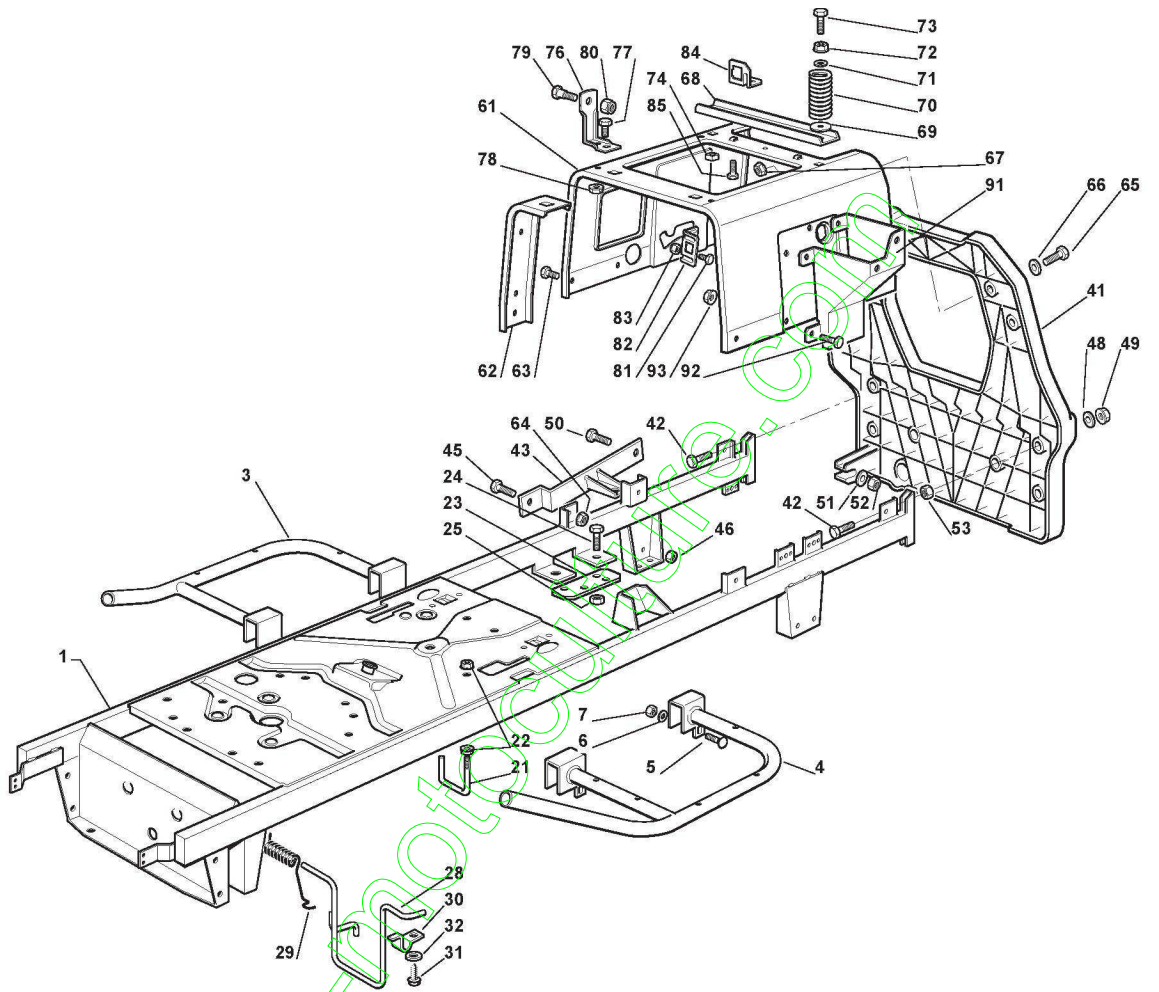

www.emicapital.com

Chassis

Réf. N°	Q.té :	Code article	Description	Articles	De	Jusqu'à
83	2	112154330/0	Ecrou			
84	1	325755025/1	Equerre-Support			
85	2	112731580/0	Vis			
91	1	325785057/0	Etrier			
92	4	112790780/0	Vis			
93	4	112292102/0	Ecrou			

www.emc-motoculture.com