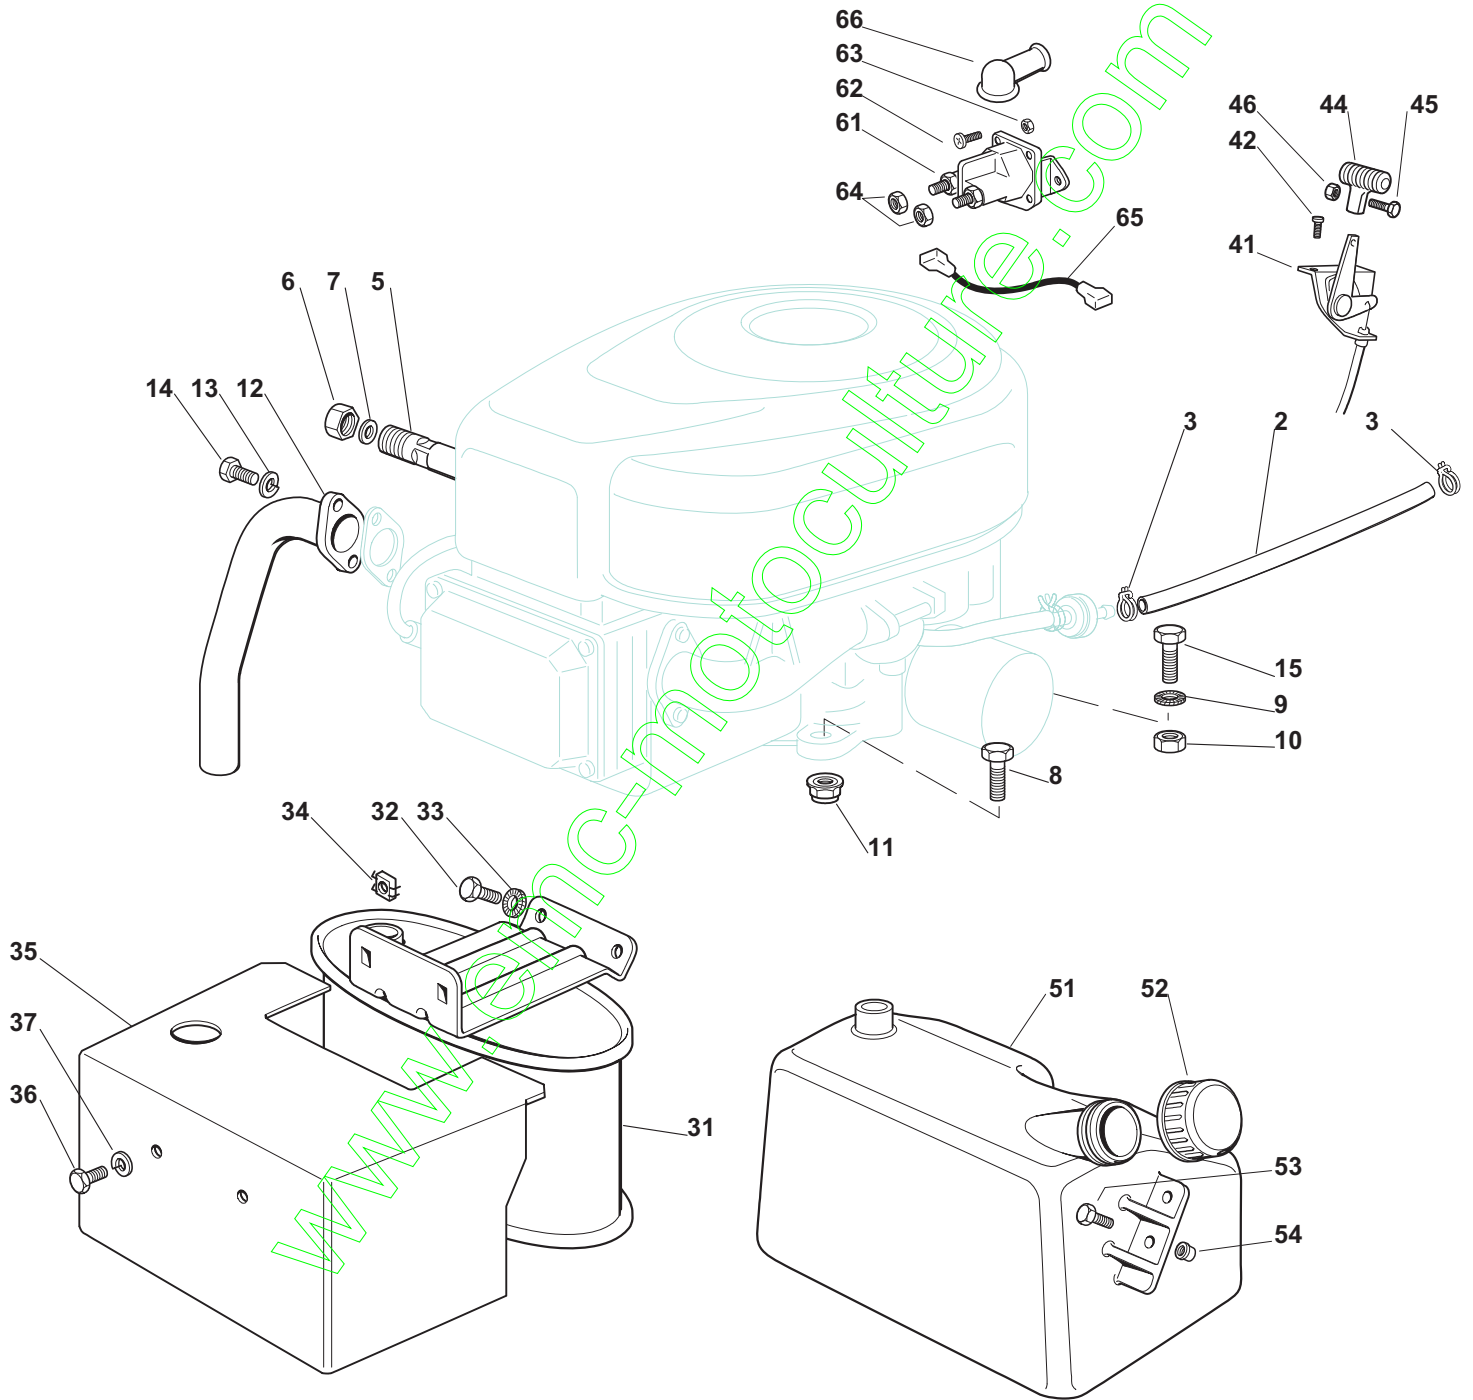

ESTATE ROYAL

Pos. Fig.	Antal Quantity	Art No Part No	Benämning	Description	Anmärkning Notes
2	1	25869016/1	Vevstake	Connecting Tube	
3	2	18375051/1	Slangklämma	Fair Led	
5	1	25598050/0	Oil Discharge Extension	Oil Discharge Extension	
6	1	18737849/0	Lock	Oil Cap	
7	1	18401001/1	Tätningring	Oil Seal	
8	3	12691100/0	Skruv	Left Screw	
9	1	12540260/0	Bricka	Washer	
10	1	12154210/0	Mutter	Nut	
11	3	12154210/0	Mutter	Nut	
12	1	18738206/0	Avgasrör	Exhaust Tube	
13	2	12583500/0	Bricka	Grower	
14	2	12735530/0	Skruv	Screw	
15	1	12691115/0	Skruv	Left Screw	
31	1	182750010/0	Ljuddämpare	Muffler	
32	2	12793102/0	Skruv	Screw	
33	2	12540260/0	Bricka	Washer	
34	2	12360425/0	Mutter	Nut	
35	1	82598009/2	Skydd	Guard	
36	2	12792611/0	Skruv	Screw	
37	2	12583500/0	Bricka	Grower	
41	1	82000200/1	Gasreglage	Accelerator	
42	2	125943012/0	Skruv	Screw	
44	1	25394501/0	Knopp	Knob	
45	1	12726388/0	Stift	Screw	
46	1	12290800/0	Mutter	Nut	
51	1	25735110/3	Tank	Tank	
52	1	25795000/1	Lock	Cap	
53	2	12788910/0	Skruv	Screw	
54	2	12500092/0	Rivet	Rivet