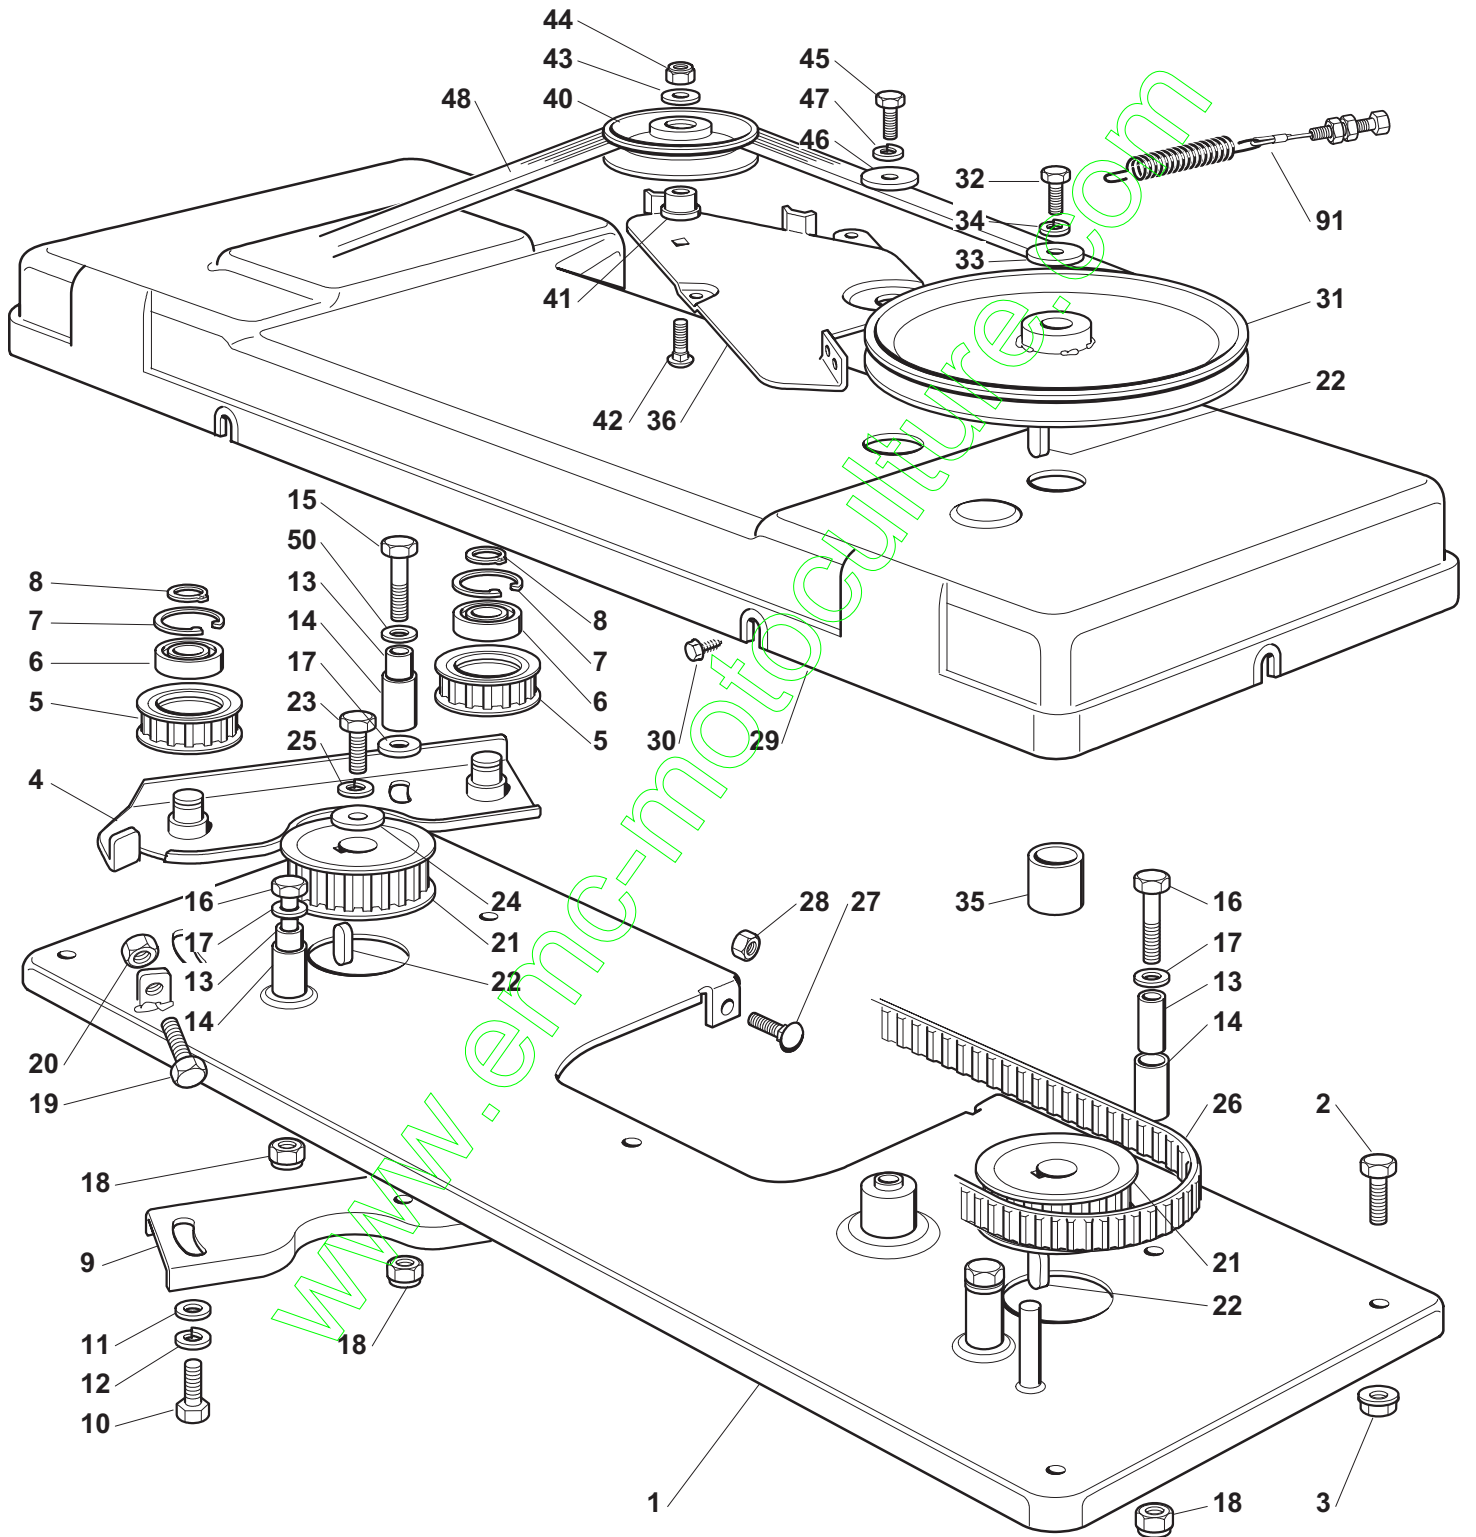

ESTATE ROYAL

Pos. Fig.	Antal Quantity	Art No Part No	Benämning	Description	Anmärkning Notes
1	1	82547029/0	Tavla	Plate	
2	4	12792611/0	Skruv	Screw	
3	4	12293201/0	Mutter	Nut	
4	1	82785084/1	Stöd	Support	
5	2	25601559/1	Remskiva	Pulley	
6	2	119216048/0	Kullager	Bearing	
7	2	12610800/0	Seegerring	Seeger	
8	2	12609200/0	Seegerring	Seeger	
9	1	25650037/0	Reduktion	Stiffening	
10	2	12793102/0	Skruv	Screw	
11	2	12521350/0	Bricka	Washer	
12	2	12583500/0	Bricka	Grower	
13	4	25160003/0	Distans	Spacer	
14	4	25038000/0	Bussning	Bushing	
15	1	12691700/0	Skruv	Screw	
16	3	12691200/0	Skruv	Right Screw	
17	4	12521350/0	Bricka	Washer	
18	4	12293201/0	Mutter	Nut	
19	1	12793900/0	Skruv	Screw	
20	1	12293200/0	Mutter	Nut	
21	2	25601560/0	Remskiva	Pulley	
22	3	12139480/0	Kil	Feather	
23	1	12793102/0	Skruv	Screw	
24	1	25670007/0	Bricka	Washer	
25	1	12583500/0	Bricka	Grower	
26	1	35065600/0	Drivrem	Belt	
27	3	12815200/0	Skruv	Screw	
28	3	12292102/0	Mutter	Nut	
29	1	25060100/3	Hus	Case	
30	6	12735110/0	Skruv	Screw	
31	1	25601550/0	Remskiva	Pulley	
32	1	12793102/0	Skruv	Screw	
33	1	25670007/0	Bricka	Washer	
34	1	12583500/0	Bricka	Grower	
35	1	25160002/0	Distans	Spacer	
36	1	25318115/1	Bromsarm	Brake Lever	
40	1	25601555/0	Remskiva	Pulley	
41	1	25160007/0	Distans	Spacer	
42	1	12818900/0	Skruv	Screw	
43	1	12523060/0	Bricka	Washer	
44	1	12155000/0	Mutter	Nut	
45	1	12793102/0	Skruv	Screw	
46	1	12523070/0	Bricka	Washer	
47	1	12583500/0	Bricka	Grower	
48	1	35062811/0	Drivrem	Belt	
50	1	12523060/0	Bricka	Washer	
91	1	82004608/0	Kabel	Wire