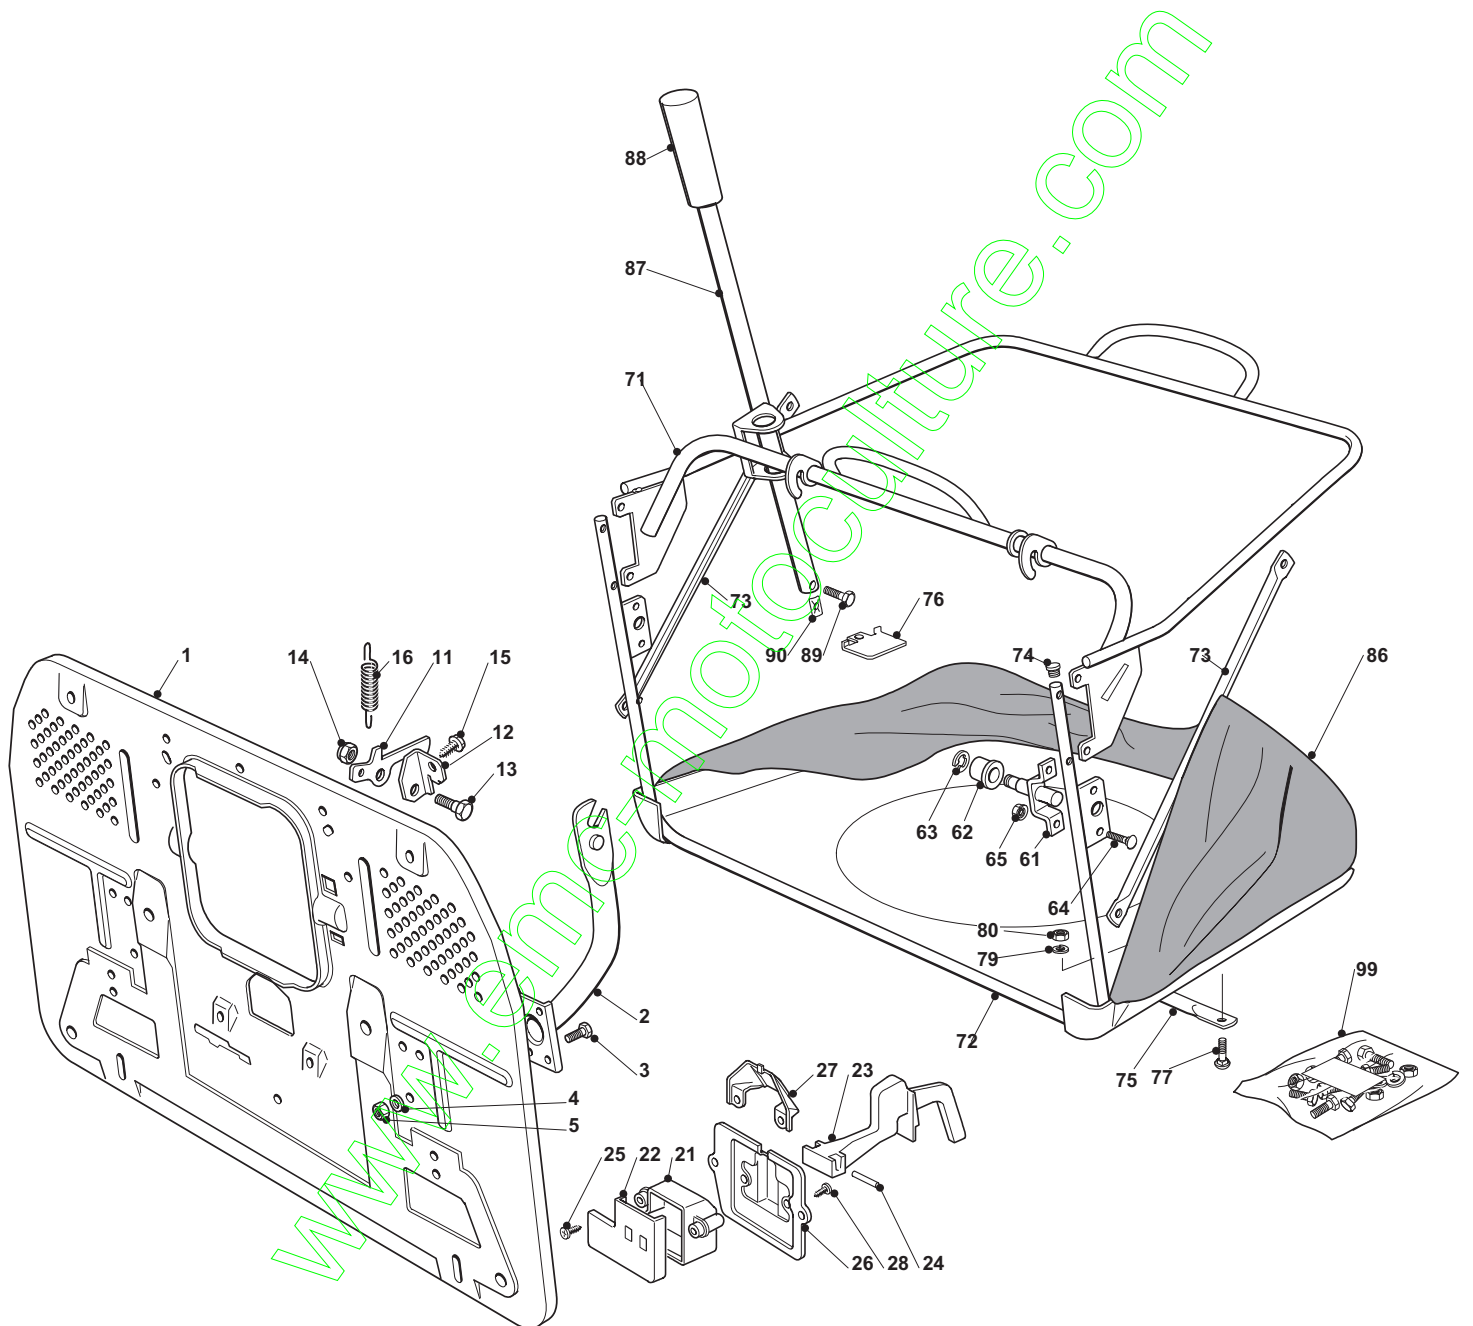

ESTATE ROYAL

Pos. Fig.	Antal Quantity	Art No Part No	Benämning	Description	Anmärkning Notes
1	1	382547051/0	Tavla	Plate	
2	2	82774225/1	Stöd	Support	
3	6	12793102/0	Skruv	Screw	
4	6	12523060/0	Bricka	Washer	
5	6	12293201/0	Mutter	Nut	
11	1	325774417/0	Fäste	Clamp	
12	1	25755031/0	Fästvinkel	Bracket	
13	1	25510080/0	Stift	Pin	
14	1	12292102/0	Mutter	Nut	
15	1	12735122/0	Skruv	Screw	
16	1	27430579/0	Fjäder	Spring	
21	1	25600041/0	Skydd	Micro Protection	
22	1	25600042/0	Överbelastningsskydd	Protection Cover	
23	1	25318124/0	Arm	Lever	
24	1	12400030/0	Stift	Pin	
25	1	12728510/0	Skruv	Screw	
26	1	25785272/0	Knivskydd	Micro Protection	
27	1	25600048/0	Överbelastningsskydd	Protection Cover	
28	2	12728450/0	Skruv	Screw	
71	1	382800123/1	Chassi	Upper Frame	
72	1	382800089/1	Front Frame	Front Frame	
73	2	325650117/0	Trådbygel	Stiffening	
74	2	18566111/0		Cap	
75	1	82650043/0	Trådbygel	Lower Stiffening	
76	1	25547131/0	Trombocyt	Plate	
77	6	12815210/0	Skruv	Screw	
79	2	12521330/0	Bricka	Washer	
80	2	12154510/0	Mutter	Nut	
86	1	182105948/0	Uppsamlare	Grasscatcher	
87	1	25869029/1	Rör	Rod	
88	1	25394508/0	Handtag	Handle	
89	1	12788800/0	Skruv	Screw	
90	1	112157000/0	Mutter	Nut	
99	1	382180110/0		Screws Outfit