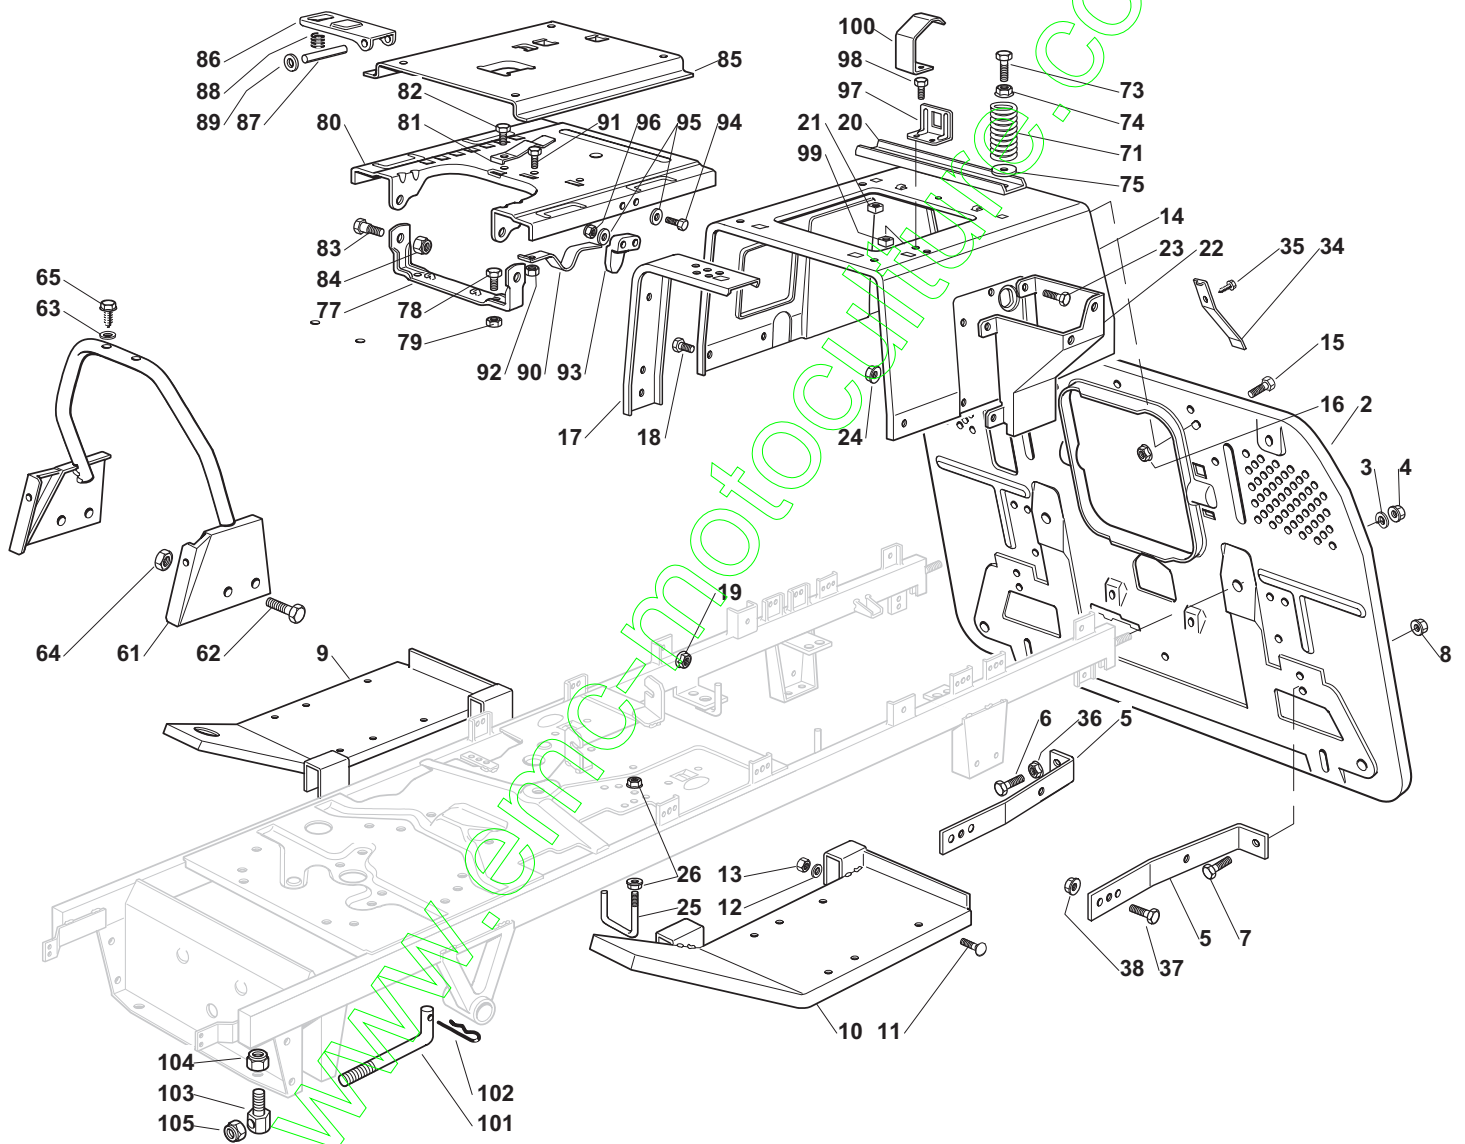

ESTATE ROYAL

Pos. Fig.	Antal Quantity	Art No Part No	Benämning	Description	Anmärkning Notes
3	2	12585100/0	Grower	Grower	
4	2	12295200/0	Mutter	Nut	
5	2	25774273/1	Reduktion	Stiffening	
6	1	12691100/0	Skruv	Left Screw	
7	3	12793102/0	Skruv	Screw	
8	4	12293201/0	Mutter	Nut	
9	1	382510041/2	Fotsteg-hö Stöd	Right Footboard Support	
10	1	382510043/2	Fotsteg-Vä Stöd	Left Footboard Support	
11	4	12815245/0	Skruv	Screw	
12	4	12523040/0	Bricka	Washer	
13	4	12154510/0	Mutter	Nut	
14	1	325785133/4	Seat Support	Seat Support	
15	5	12791011/0	Skruv	Screw	
16	5	12292102/0	Mutter	Nut	
17	2	25650065/0	Reduktion	Stiffening	
18	6	12791011/0	Skruv	Screw	
19	6	12292102/0	Mutter	Nut	
20	1	25650067/0	Reduktion	Stiffening	
21	2	12360420/0	Mutter	Nut	
22	1	325785137/1	Stöd	Support	
23	4	12791011/0	Skruv	Screw	
24	4	12292102/0	Mutter	Nut	
25	1	25580019/0	Remstyrning	Belt Guide (Hydro)	
26	2	12292102/0	Mutter	Nut	
34	1	25430238/0	Fjäder	Spring	
35	1	12731580/0	Skruv	Screw	
36	1	12293200/0	Mutter	Nut	
37	2	12793102/0	Skruv	Screw	
38	2	12293201/0	Mutter	Nut	
61	1	382650045/0		Chassis	
62	4	12792611/0	Skruv	Screw	
63	2	12521330/0	Bricka	Washer	
64	4	12292102/0	Mutter	Nut	
65	2	12731350/0	Skruv	Screw	
71	2	125430257/1	Fjäder	Spring	
73	2	25943001/0	Skruv	Screw	
74	2	12293201/0	Mutter	Nut	
75	2	12523070/0	Bricka	Washer	
77	1	82774207/0	Seat Clamp Support	Seat Clamp Support	
78	2	12792611/0	Skruv	Screw	
79	2	12293201/0	Mutter	Nut	
80	1	25785149/2	Lufffilterhus	Fixed Seat Supp.	
81	1	25430203/0	Fjäder	Spring	
82	1	12731580/0	Skruv	Screw	
83	2	22524970/2	Stift	Pin	
84	2	12155010/0	Mutter	Nut	
85	1	325785147/1	Seat Support	Seat Support	
86	1	325318109/1		Stop Lever	
87	1	25510000/0	Stift	Pin	
88	1	125430202/1	Fjäder	Spring	
89	2	12604897/0	Bricka	Washer	
90	1	25430223/2	Fjäder	Spring	
91	1	12789000/0	Skruv	Screw	
92	1	12154330/0	Mutter	Nut	
93	1	25060033/0	Fäste	Cam	
94	2	12815050/0	Skruv	Screw	
95	4	12521320/0	Bricka	Washer	
96	2	12154330/0	Mutter	Nut	
97	1	25755025/1	Fästvinkel	Bracket	
98	2	12735110/0	Skruv	Screw	
99	2	12437502/0	Trombocyt	Plate	
100	1	25430255/0	Fjäder	Spring	
101	2	125510119/0	Stång	Tie Rod	
102	2	24487997/0	Bricka	Washer	
103	2	25510040/1	Stift	Pin	
104	2	12155000/0	Mutter	Nut