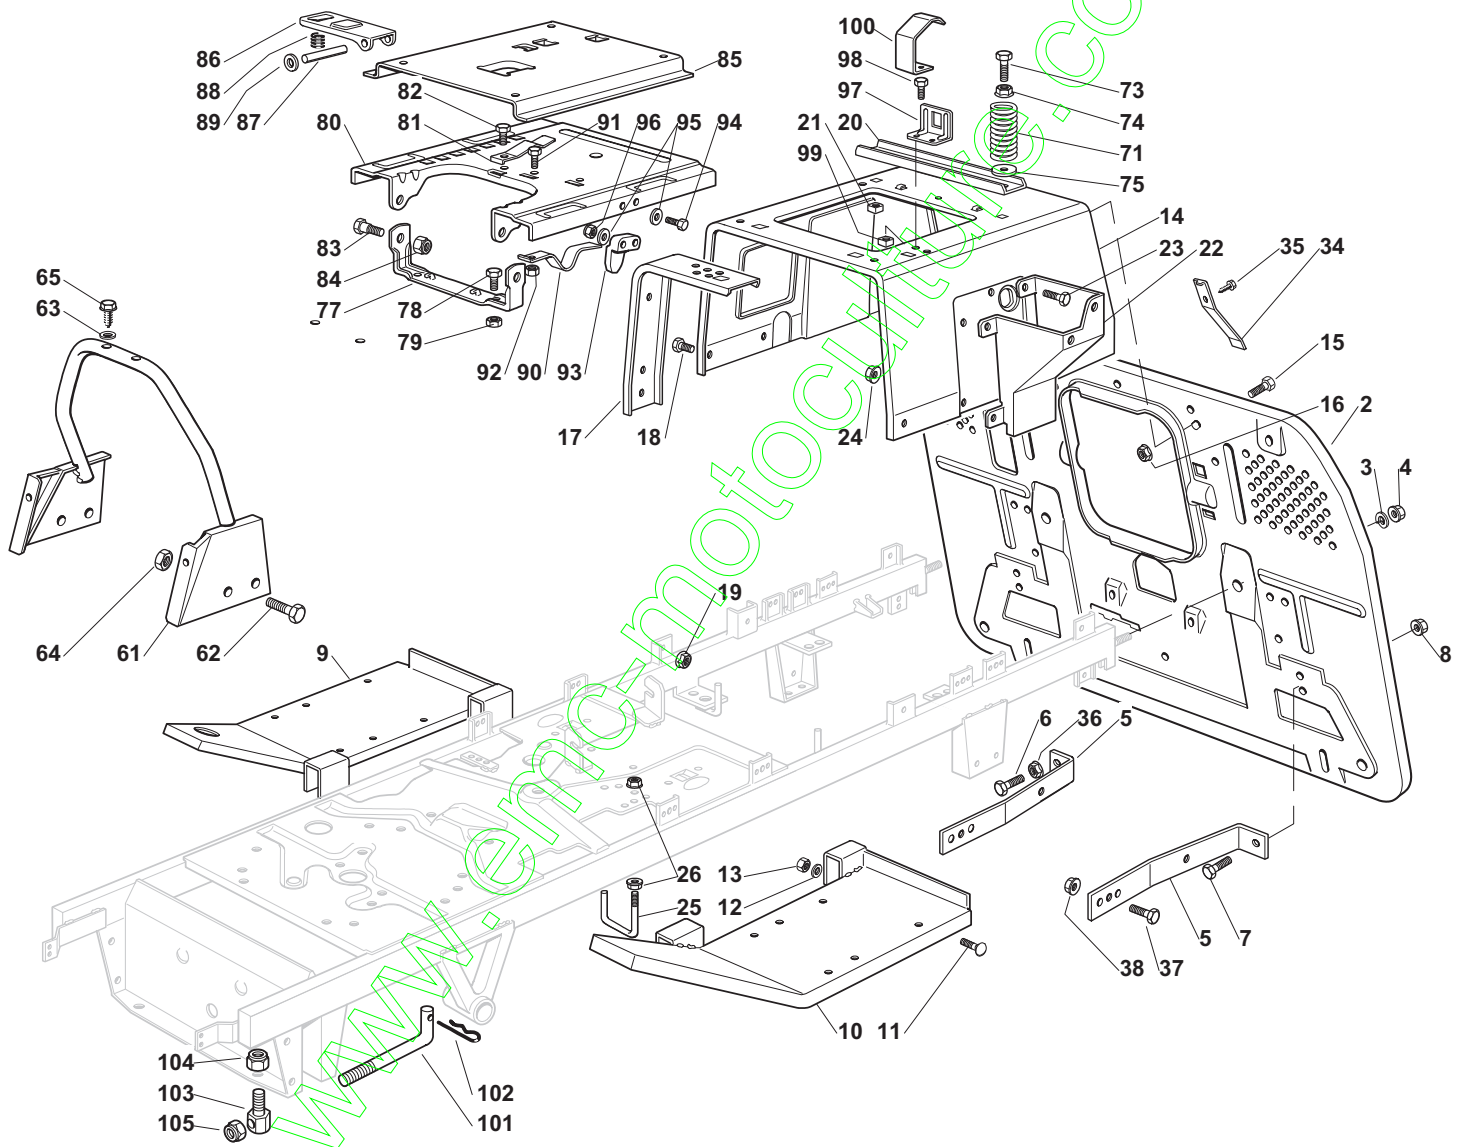

Pos. Fig.	Antal Quantity	Art No Part No	Benämning	Description	Anmärkning Notes
3	2	12585100/0	Grower	Grower	
4	2	12295200/0	Mutter	Nut	
5	2	25774273/1	Reduktion	Stiffening	
6	1	12691100/0	Skruv	Left Screw	
7	3	12793102/0	Skruv	Screw	
8	4	12293201/0	Mutter	Nut	
9	1	382510041/2	Fotsteg-hö Stöd	Right Footboard Support	
10	1	382510043/2	Fotsteg-Vä Stöd	Left Footboard Support	
11	4	12815245/0	Skruv	Screw	
12	4	12523040/0	Bricka	Washer	
13	4	12154510/0	Mutter	Nut	
14	1	325785133/4	Seat Support	Seat Support	
15	5	12791011/0	Skruv	Screw	
16	5	12292102/0	Mutter	Nut	
17	2	25650065/0	Reduktion	Stiffening	
18	6	12791011/0	Skruv	Screw	
19	6	12292102/0	Mutter	Nut	
20	1	25650067/0	Reduktion	Stiffening	
21	2	12360420/0	Mutter	Nut	
22	1	325785137/1	Stöd	Support	
23	4	12791011/0	Skruv	Screw	
24	4	12292102/0	Mutter	Nut	
25	1	25580019/0	Remstyrning	Belt Guide (Hydro)	
26	2	12292102/0	Mutter	Nut	
34	1	25430238/0	Fjäder	Spring	
35	1	12731580/0	Skruv	Screw	
36	1	12293200/0	Mutter	Nut	
37	2	12793102/0	Skruv	Screw	
38	2	12293201/0	Mutter	Nut	
61	1	382650045/0		Chassis	
62	4	12792611/0	Skruv	Screw	
63	2	12521330/0	Bricka	Washer	
64	4	12292102/0	Mutter	Nut	
65	2	12731350/0	Skruv	Screw	
71	2	125430257/1	Fjäder	Spring	
73	2	25943001/0	Skruv	Screw	
74	2	12293201/0	Mutter	Nut	
75	2	12523070/0	Bricka	Washer	
77	1	82774207/0	Seat Clamp Support	Seat Clamp Support	
78	2	12792611/0	Skruv	Screw	
79	2	12293201/0	Mutter	Nut	
80	1	25785149/2	Lufffilterhus	Fixed Seat Supp.	
81	1	25430203/0	Fjäder	Spring	
82	1	12731580/0	Skruv	Screw	
83	2	22524970/2	Stift	Pin	
84	2	12155010/0	Mutter	Nut	
85	1	325785147/1	Seat Support	Seat Support	
86	1	325318109/1		Stop Lever	
87	1	25510000/0	Stift	Pin	
88	1	125430202/1	Fjäder	Spring	
89	2	12604897/0	Bricka	Washer	
90	1	25430223/2	Fjäder	Spring	
91	1	12789000/0	Skruv	Screw	
92	1	12154330/0	Mutter	Nut	
93	1	25060033/0	Fäste	Cam	
94	2	12815050/0	Skruv	Screw	
95	4	12521320/0	Bricka	Washer	
96	2	12154330/0	Mutter	Nut	
97	1	25755025/1	Fästvinkel	Bracket	
98	2	12735110/0	Skruv	Screw	
99	2	12437502/0	Trombocyt	Plate	
100	1	25430255/0	Fjäder	Spring	
101	2	125510119/0	Stång	Tie Rod	
102	2	24487997/0	Bricka	Washer	
103	2	25510040/1	Stift	Pin	
104	2	12155000/0	Mutter	Nut	

ESTATE ROYAL