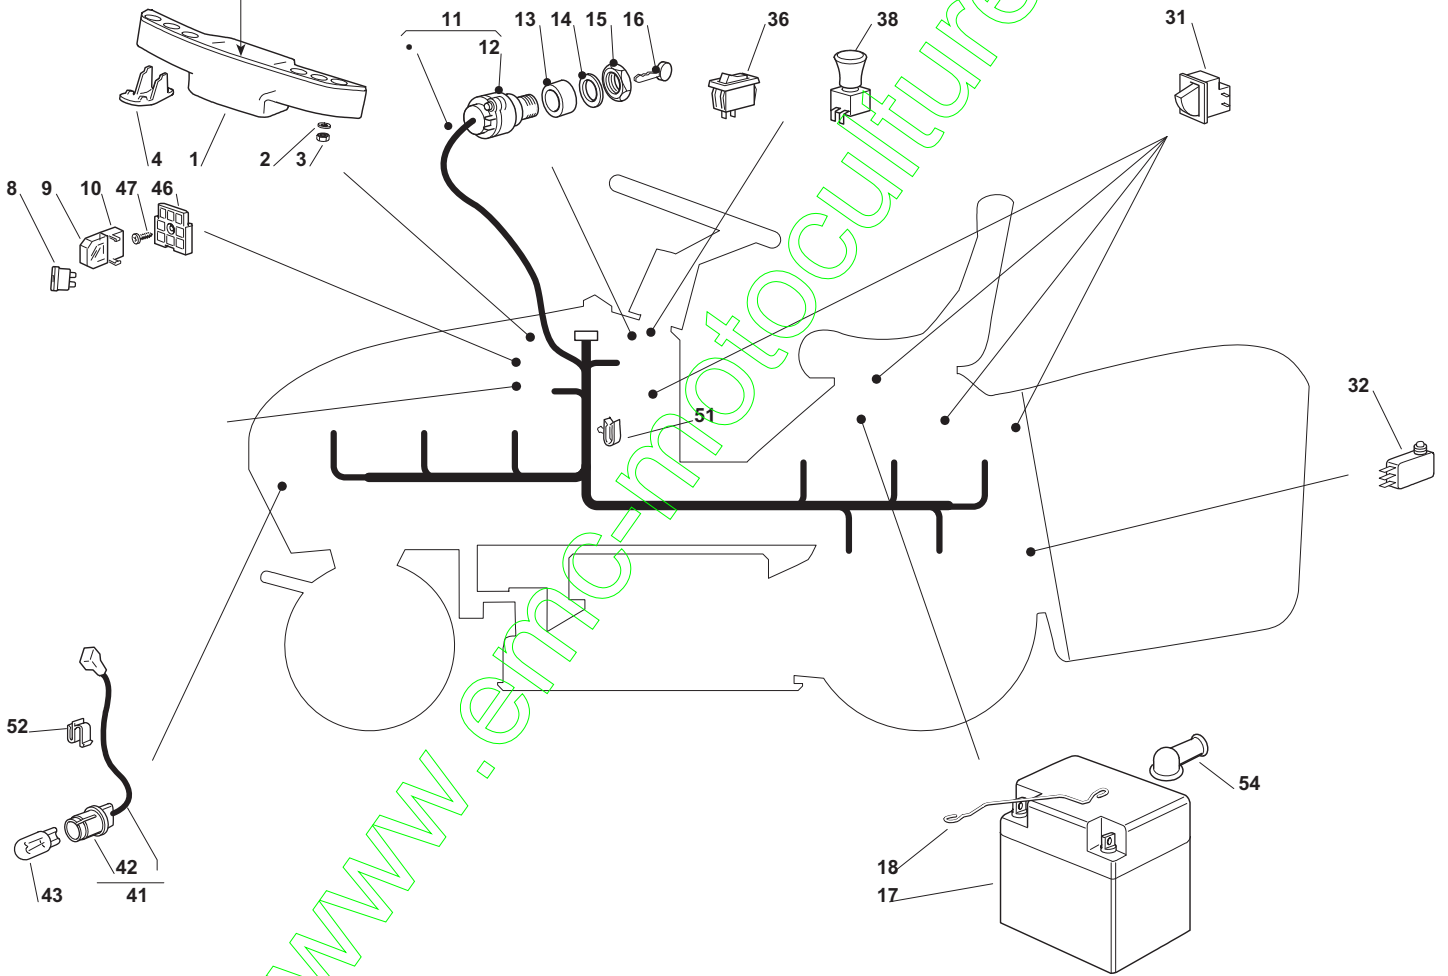

ESTATE ROYAL

Pos. Fig.	Antal Quantity	Art No Part No	Benämning	Description	Anmärkning Notes
1	1	382722421/2	Cards + Guards (B)	Cards + Guards (B)	
2	2	12521320/0	Bricka	Washer	
3	2	12154330/0	Mutter	Nut	
4	1	25031501/0	Deflektor	Deflector	
8	1	33340036/0	Säkring	Fuse 25 A	
8	1	33340040/0	Säkring	Fuse 10A	
9	2	33215000/0	Kåpa	Cover	
10	2	33500007/0	Säkring	Fuse Carrier	
11	1	182040147/0	Kabel	Cables Ass.Y	
12	1	18450072/0	Brytare	Starting Switch	
13	1	18550136/0	Distans	Spacer	
14	1	18550135/0	Bricka	Washer	
15	1	18400862/0	Ringmutter	Ringnut	
16	1	18210022/0	Starting Key	Starting Key	
17	1	18120002/1	Batteri	Battery	
18	1	25430230/0	Fjäder	Spring	
31	3	119410615/0	Brytare	Micro	
32	1	19410605/1	Brytare	Full Grasscat. Microsw.	
36	1	18450060/1	Farilamp Switch	Farilamp Switch	
38	1	18450068/0	Kopplingshus	Clutch Switch	
41	1	82040073/0	Kabel	Cable	
42	2	33500030/0	Lamp Holder	Lamp Holder	
43	2	18459100/0	Farilamp For Lights	Farilamp For Lights	
44	1	12361005/0	Mutter	Nut	
46	1	133500010/1	Trombocyt	Plate	
47	1	12735170/0	Skruv	Screw	
51	5	33320506/0	Kabelhållare	Fairled	
52	1	33320504/0	Kabelhållare	Fairled	
54	1	18564864/1	Tätningshylsa	Protection