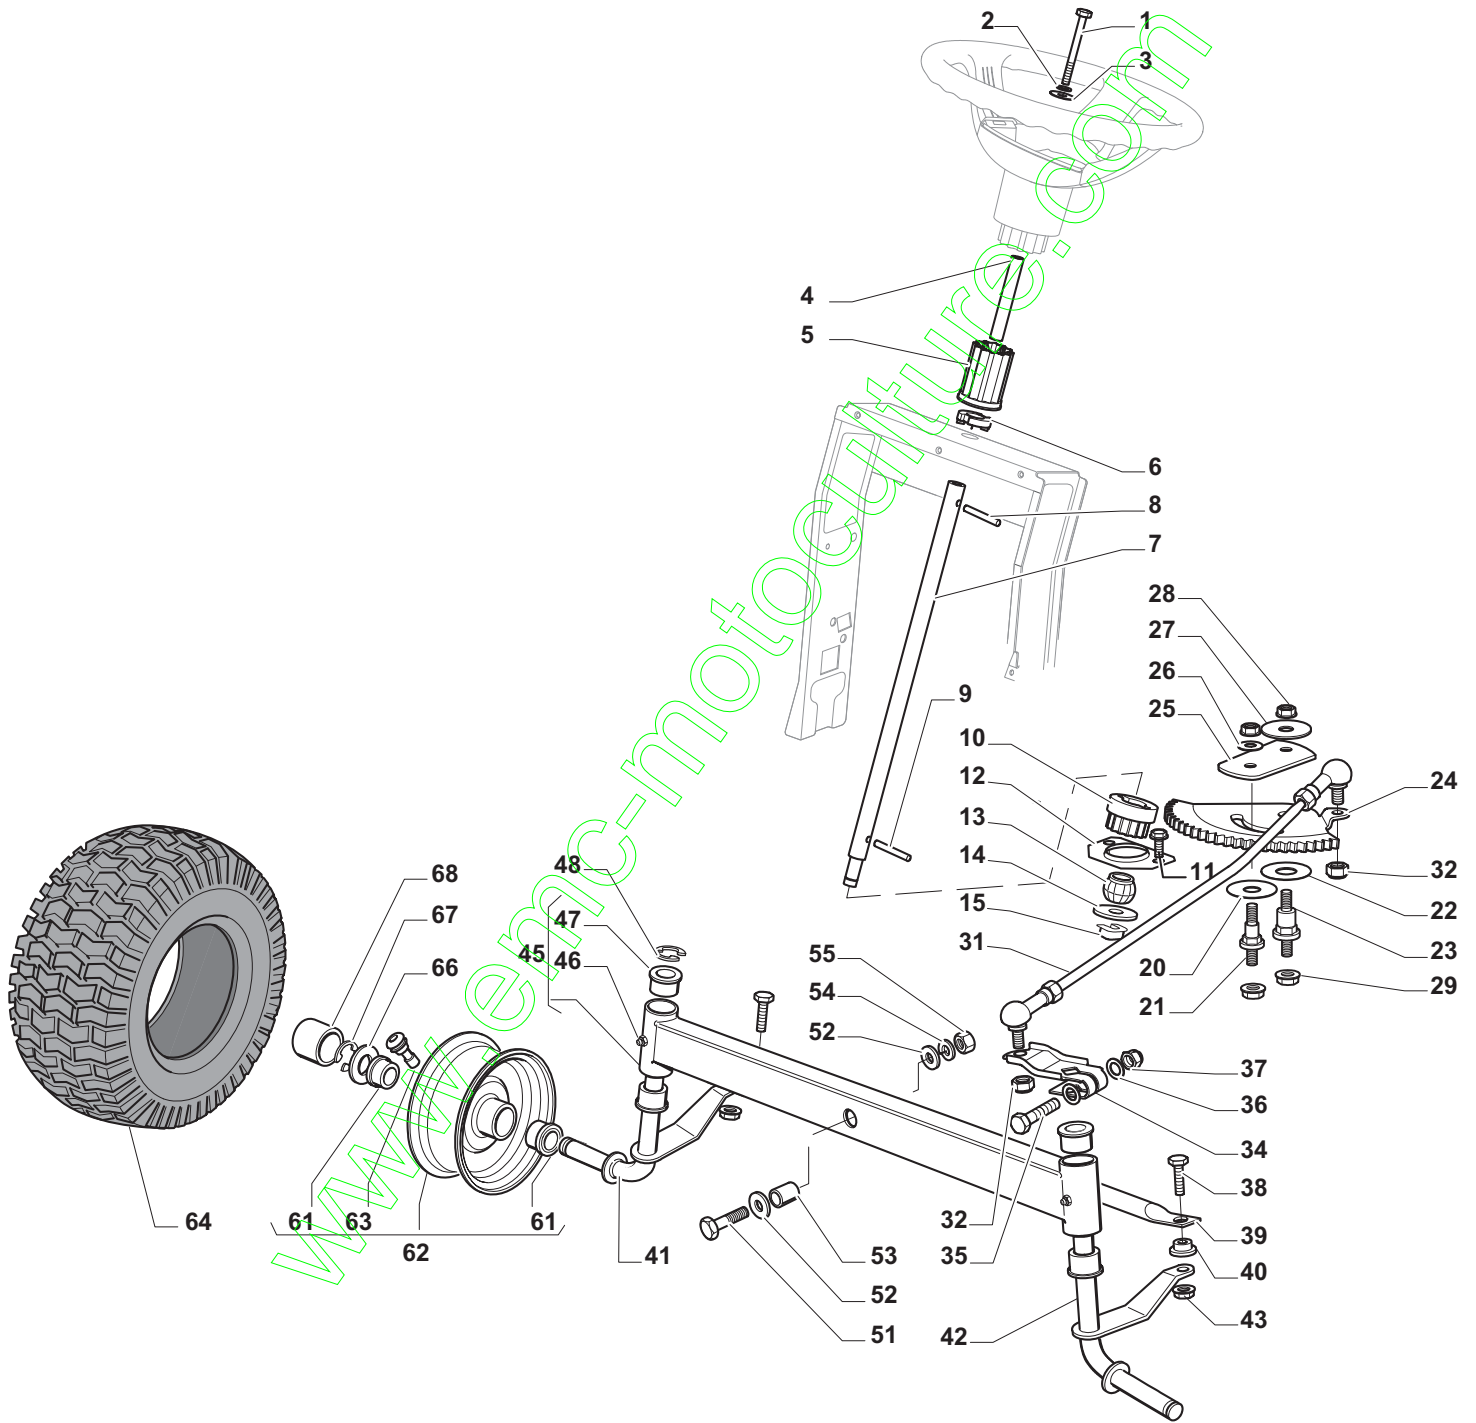

ESTATE GRAND TORNADO HST

Pos. Fig.	Antal Quantity	Art No Part No	Benämning	Description	Anmärkning Notes
1	1	12692050/0	Skruv	Screw	
2	1	12540260/0	Bricka	Washer	
3	1	12523070/0	Bricka	Washer	
4	1	125160047/0	Distans	Spacer	
5	1	325785318/0	Stöd	Support	
6	1	325038008/0	Bussning	Bush	
7	1	125520007/0	Steering Column	Steering Column	
8	1	112620300/0	Stift	Pin	
9	1	12622650/0	Stift	Pin	
10	1	125570003/0	Drev	Pinion	
11	2	27943051/0	Skruv	Screw	
12	1	325785213/1	Stöd	Support	
13	1	25743000/0	Ledkäpa, Vä+Hö	Joint	
14	1	12521370/0	Bricka	Washer	
15	1	12436030/0	Trombocyt	Plate	
20	1	22672151/0	Bricka	Washer	
21	1	125510104/0	Stift	Pin	
22	1	125670023/0	Bricka	Washer	
23	1	125510109/0	Stift	Pin	
24	1	325735519/0	Steering Shaft	Steering Shaft	
25	1	325547233/0	Tavla	Plate	
26	1	12369500/0	Bricka	Washer	
27	1	22160400/0	Dammskydd	Dust Cover	
28	2	12155010/0	Mutter	Nut	
29	2	12154210/0	Mutter	Nut	
31	1	382000566/0	Stång	Steering Rod	
32	2	12156602/0	Mutter	Nut	
34	1	325318243/0	Spak	Lever	
35	1	12692390/0	Skruv	Screw	
36	2	12521360/0	Bricka	Washer	
37	1	12156602/0	Mutter	Nut	
38	2	125510103/0	Stift	Pin	
39	1	325840029/0	Gasreglagelänk	Tie Rod	
40	2	325038007/0	Bussning	Bush	
41	1	382230373/0	Right Stub Axle	Right Stub Axle	
42	1	382230375/0	Left Stub Axle	Left Stub Axle	
43	2	12155000/0	Mutter	Nut	
45	1	382034030/0	Equalizer With Bush (With 36 + 37)	Equalizer With Bush And Lubricator	
46	2	12379511/0	Smörjnippl	Grease Dispenser	
47	4	25034002/1	Bussning	Brass	
48	1	12001010/0	Låsring	Benzing	
51	1	12692695/0	Skruv	Screw	
52	2	12523100/0	Bricka	Washer	
53	1	25160016/0	Distans	Spacer	
54	1	12587100/0	Bricka	Washer	
55	1	12295300/0	Mutter	Nut	
61	4	25122200/2	Kullager	Bearing	
62	2	182000598/0	Rimm	Rimm	
63	2	25950000/0	Ventil	Valve	
64	2	127590066/0	Däck	Tire	
66	2	25670005/1	Bricka	Washer	
67	2	12001010/0	Låsring	Benzing	
68	2	322110233/0	Navkapsel	Hub Cover