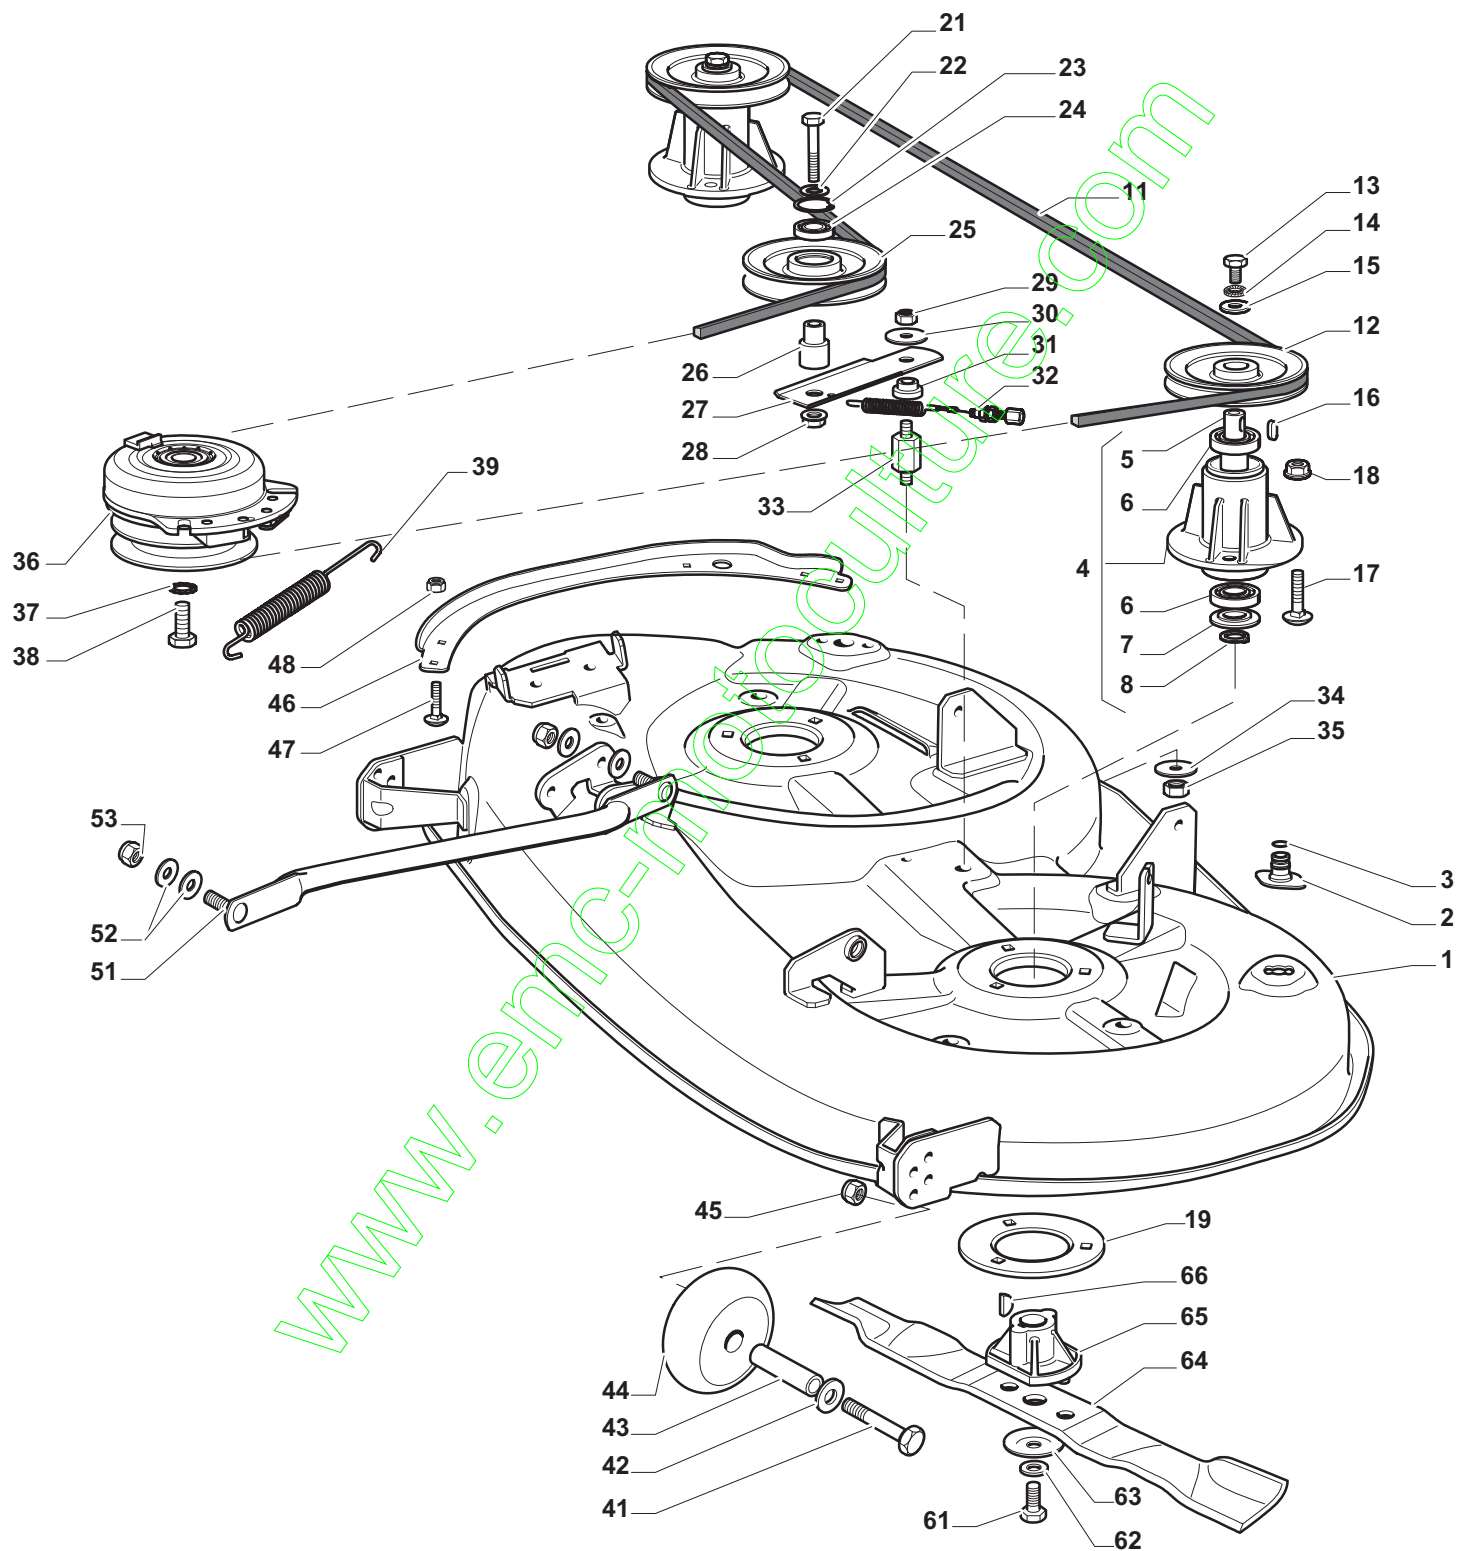

ESTATE GRAND TORNADO HST

ESTATE GRAND TORNADO HST

Pos. Fig.	Antal Quantity	Art No Part No	Benämning	Description	Anmärkning Notes
1	1	382565069/0	Plate, Black	Plate, Black	
2	2	325033086/0	Water Hose Connection	Water Hose Connection	
3	2	19035000/0	O-ring	Or Ring	
4	2	382207204/0	Oljefilter	Flange Ass.Y	
5	2	125020804/0	Vevaxel	Shaft	
6	4	119216047/0	Kullager	Bearing	
7	2	25160501/0	Dammskydd	Dust Cover	
8	2	12609260/0	Seeger	Seeger	
11	1	135061506/0	Drivrem	Belt	
12	2	25601571/0	Remskiva	Pulley	
13	2	12793102/0	Skruv	Screw	
14	2	12540260/0	Bricka	Washer	
15	2	25670007/0	Bricka	Washer	
16	2	12139480/0	Kil	Feather	
17	6	12818700/0	Skruv	Screw	
18	6	12154210/0	Mutter	Nut	
19	2	325160505/0	Plate	Plate	
21	1	12691800/0	Skruv	Screw	
22	1	12524010/0	Bricka	Washer	
23	1	12610800/0	Seegerring	Seeger	
24	1	119216048/0	Kullager	Bearing	
25	1	125601586/0	Remskiva	Pulley	
26	1	125160056/0	Distans	Spacer	
27	1	325318255/0	Spak	Lever	
28	1	12293201/0	Mutter	Nut	
29	1	12155020/0	Mutter	Nut	
30	1	125670022/0	Bricka	Washer	
31	1	125040635/0	Bussning	Bush	
32	1	382004619/0	Kabel	Wire	
33	1	125160057/0	Distans	Spacer	
34	1	12523080/0	Bricka	Washer	
35	1	12156602/0	Mutter	Nut	
36	1	118399062/0	Koppling	Clutch	
37	1	12543000/0	Bricka	Washer	
38	1	12737320/0	Skruv	Screw	
39	1	22430216/0	Fjäder	Spring	
41	2	12692050/0	Skruv	Screw	
42	2	12523060/0	Bricka	Washer	
43	2	25510072/0	Distans	Spacer	
44	2	82700001/0	Stödhjul	Anti Scalp Wheel Ø 100	
45	2	12293201/0	Mutter	Nut	
46	1	325547259/0	Trådbygel	Stiffening	
47	5	12815200/0	Skruv	Screw	
48	5	12154510/0	Mutter	Nut	
51	2	382000565/0	Equalizer Rod	Equalizer Rod	
52	8	25670008/1	Bricka	Washer	
53	4	12156602/0	Mutter	Nut	
61	2	12735694/0	Skruv	Screw	
62	2	12523080/0	Bricka	Washer	
63	2	22160400/0	Dammskydd	Dust Cover	
64	2	182004357/0	Kniv	Right Blade Mulching	
65	2	25463200/0	Knivfäste	Blade Hub	
66	2	12139100/0	Kil	Feather, Crankshaft Ø 22.2