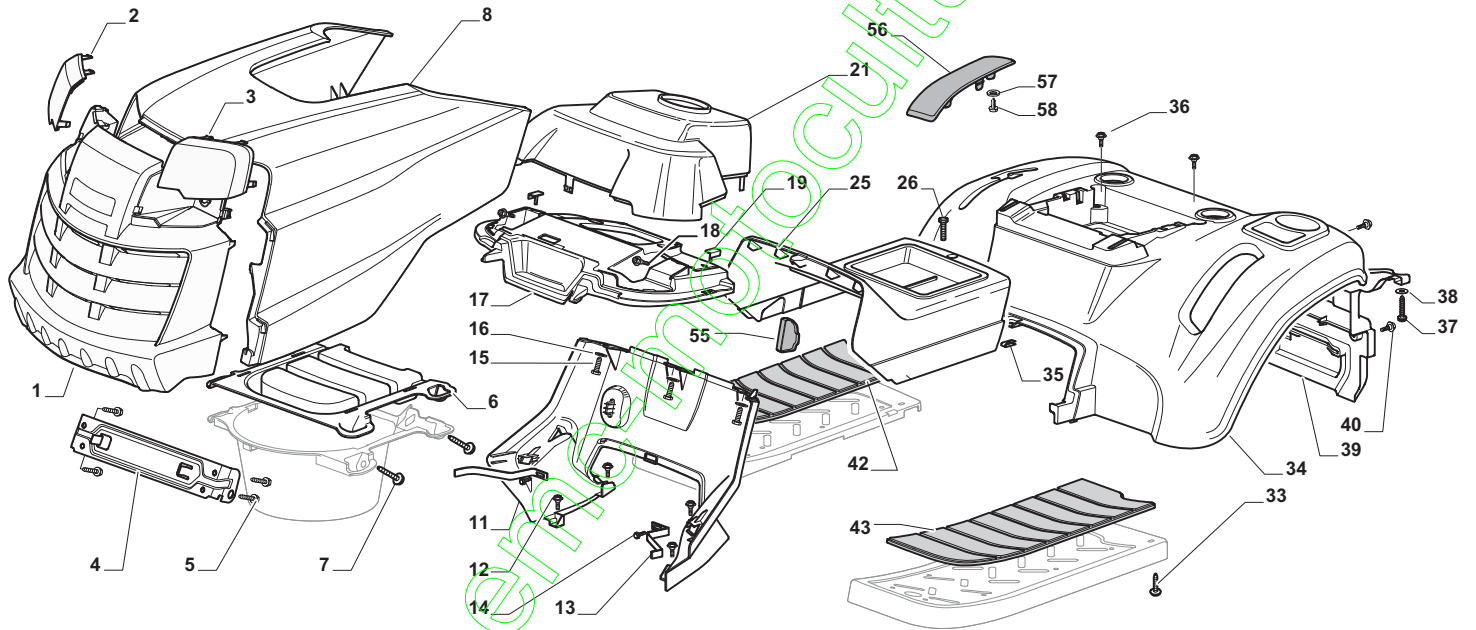

www.stigapowerculture.com

ESTATE GRAND TORNADO HST

Pos. Fig.	Antal Quantity	Art No Part No	Benämning	Description	Anmärkning Notes
1	1	325076914/0	Hood, Front	Hood, Front	
2	1	325410903/0	Frontkåpa-hö	Right Grill	
3	1	325410904/0	Frontkåpa-vä	Left Grill	
4	1	325785365/0	Motorhuv	Engine Hood Support	
5	4	12735403/0	Skruv	Screw	
6	1	325263302/1	Air Intake Grill	Air Intake Grill	
7	4	112728692/0	Skruv	Screw	
8	1	325076912/0	Engine Hood	Engine Hood	
11	1	325785298/0	Instrumentbrädal-Stöd	Dashboard Support	
12	4	125943010/0	Skruv	Screw	
13	2	325270325/0	Guide	Guide	
14	2	12735599/0	Skruv	Screw	
15	3	112735406/0	Skruv	Screw	
16	3	12523040/0	Bricka	Washer	
17	1	325120202/1	Instrumentbräda	Dashboard	
18	2	125943010/0	Skruv	Screw	
19	2	325260003/0	Hylsa	Grommet	
21	1	325120203/0	Kåpa	Cover	
25	1	325110396/1	Kåpa-gul	Cover, Yellow	
26	1	125943010/0	Skruv	Screw	
33	4	112735406/0	Skruv	Screw	
34	1	325110399/0	Wheels Cover Yellow	Wheels Cover Yellow	
35	1	112437506/0	Trombocyt	Plate	
36	2	125943010/0	Skruv	Screw	
37	2	112735406/0	Skruv	Screw	
38	2	12523040/0	Bricka	Washer	
39	1	325547208/1	Tavla	Plate	
40	2	125943010/0	Skruv	Screw	
42	1	325110384/0	Fotsteg-hö täcka	Right Footboard Cover	
43	1	325110385/0	Fotsteg-Vä täcka	Left Footboard Cover	
56	1	325207190/0	Skyddsplåt	Cover	
57	4	12523050/0	Bricka	Washer	
58	2	12735403/0	Skruv	Screw