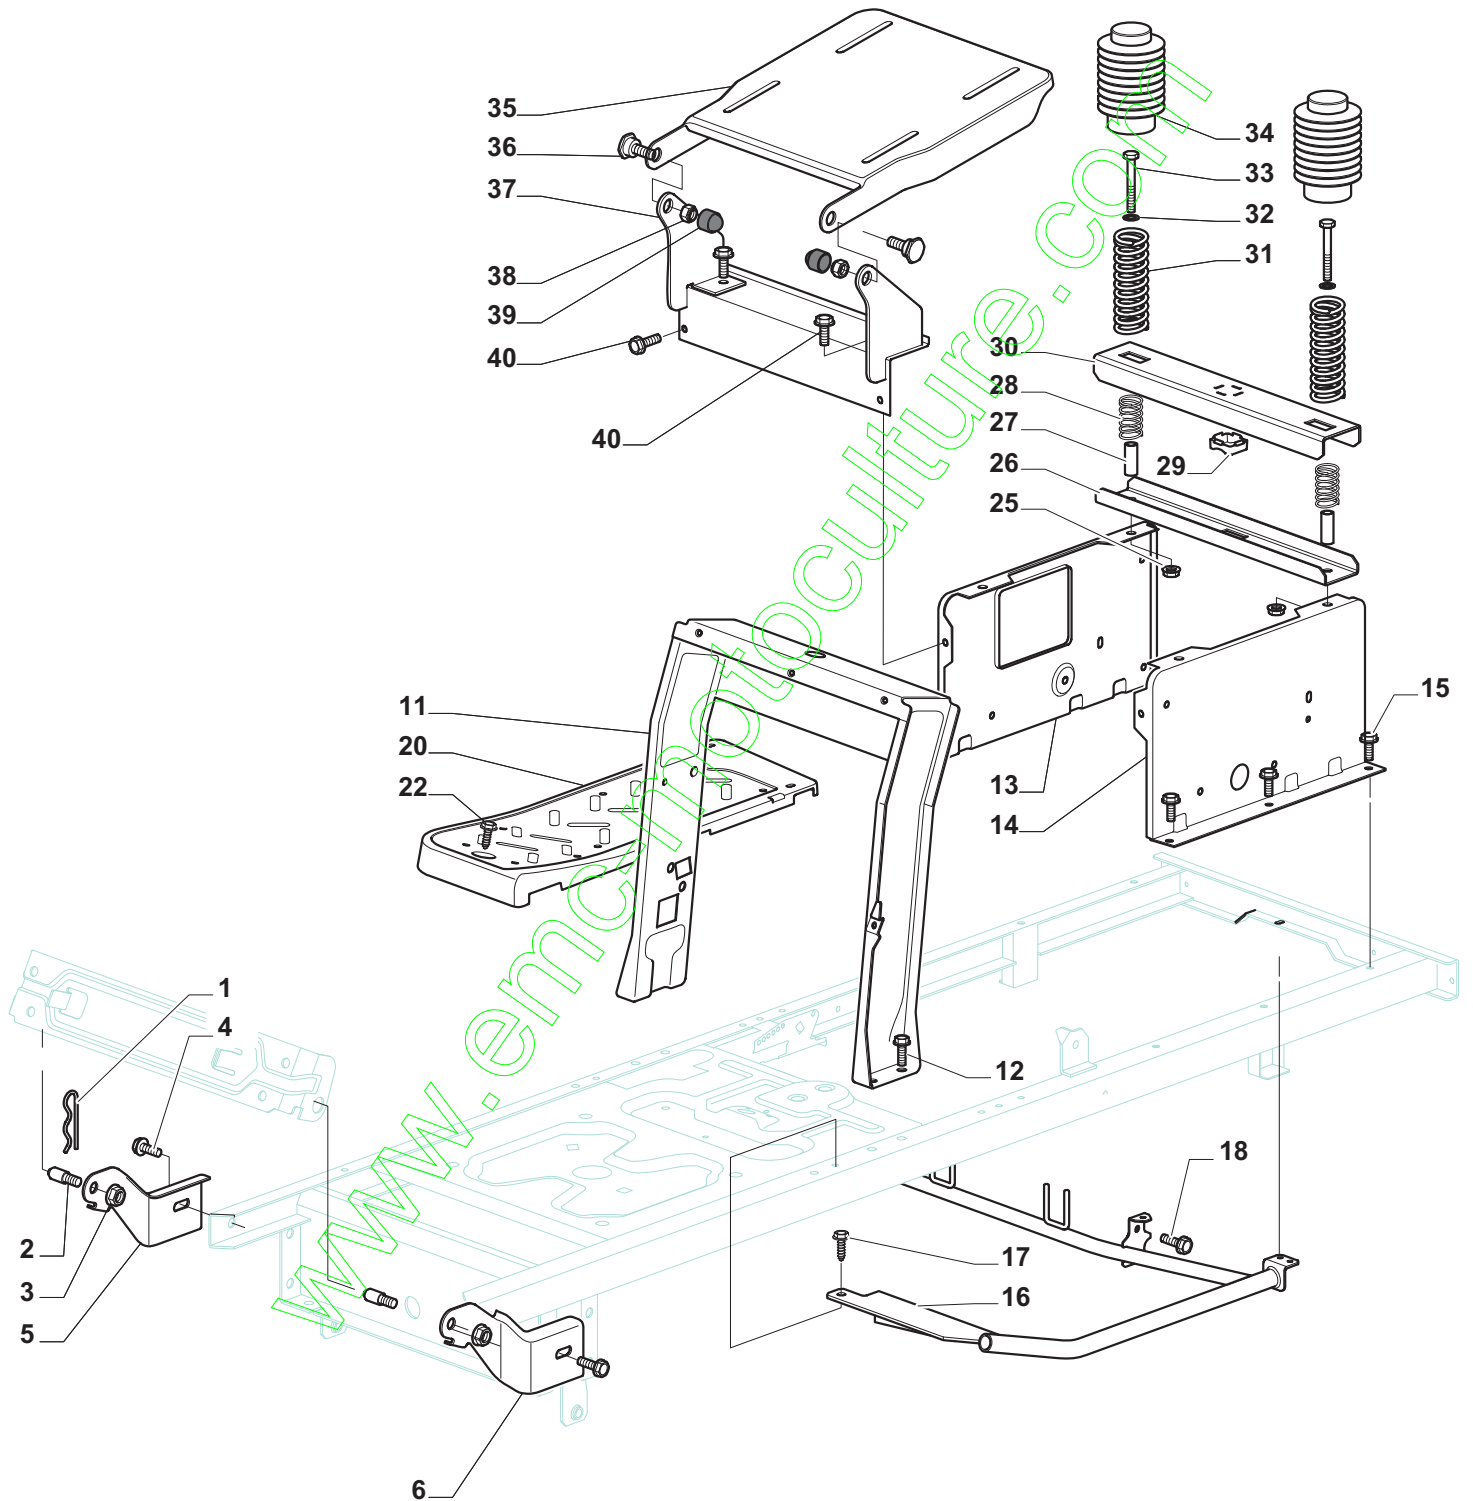

Genuine Spare Parts

www.stiga.com

ESTATE GRAND TORNADO HST - 2T1220281/SF1 Model Year 2011

- Use GLOBAL GARDEN PRODUCT Genuine Spare Parts specified in the parts list for repair and/or replacement.
- The contents described in the parts list may change due to improvement.
- The drawings of the spare parts are only indicative and might not represent the part in question exactly.
- The indications "right" - "left" - "front" - "rear" refer to the position of the operator when using the machine.
- When placing orders of parts for repair and/or replacement, make sure that the illustrated parts list is the one applying to the machine's year of manufacture, as shown on the identification plate attached to the machine.

ESTATE GRAND TORNADO HST

Pos. Fig.	Antal Quantity	Art No Part No	Benämning	Description	Anmärkning Notes
1	1	24487998/0	Låsnål	Cotter Pin	
2	2	25510079/0	Stift	Pin	
3	2	12154210/0	Mutter	Nut	
4	2	12735599/0	Skruv	Screw	
5	1	325547225/0	Trombocyt-hö	Right Plate	
6	1	325547227/0	Trombocyt-vä	Left Plate	
11	1	382785169/1	Stöd	Steering Column Support	
12	4	125943009/0	Skruv	Screw	
13	1	325785331/0	Stöd	Right Seat Support	
14	1	325785333/0	Stöd	Left Seat Support	
15	6	125943009/0	Skruv	Screw	
16	1	382785179/0	Fotsteg Stöd	Footboard Support	
17	2	125943009/0	Skruv	Screw	
18	2	125943009/0	Skruv	Screw	
20	1	325500041/1	Fotsteg-hö	Right Footboard	
21	1	325500043/1	Fotsteg-Vä	Left Footboard	
22	2	12735599/0	Skruv	Screw	
25	2	12293201/0	Mutter	Nut	
26	1	325820109/0	Seat Support	Seat Support	
27	2	125160048/0	Distans	Spacer	
28	2	125430263/0	Fjäder	Spring	
29	1	325060038/0	Fäste	Cam	
30	1	325820105/0	Stöd	Support	
31	2	125430264/0	Fjäder	Spring	
32	2	12521350/0	Bricka	Washer	
33	2	12691400/0	Skruv	Right Screw	
34	2	325122002/0	Hood	Hood	
35	1	382547061/0	Tavla	Plate	
36	2	22524970/2	Stift	Pin	
37	1	382820151/0	Seat Support	Seat Support	
38	2	12155010/0	Mutter	Nut	
39	2	118203854/0	Tätningshylsa	Protection	
40	4	125943009/0	Skruv	Screw	