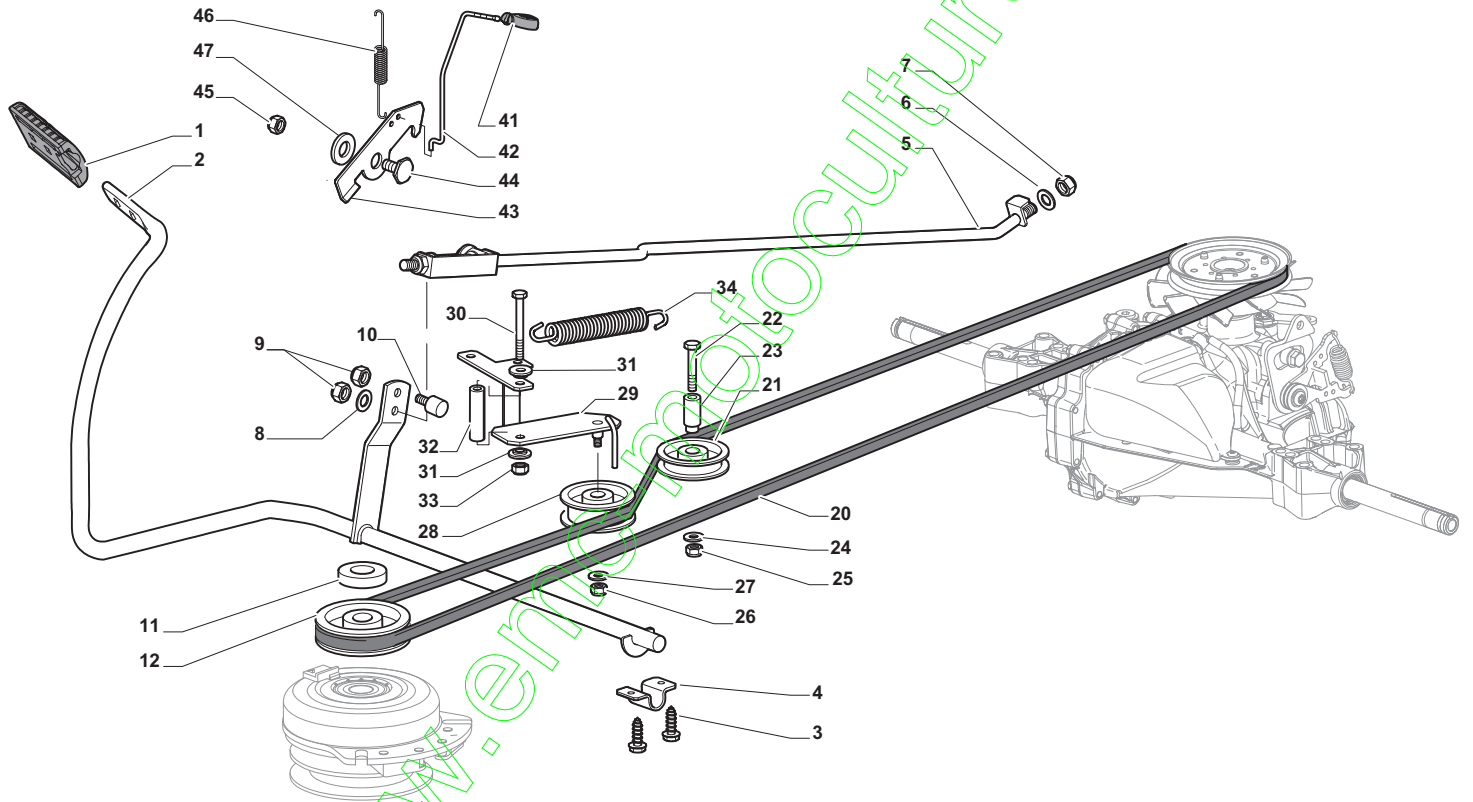

ESTATE GRAND TORNADO HST

ESTATE GRAND TORNADO HST

Pos. Fig.	Antal Quantity	Art No Part No	Benämning	Description	Anmärkning Notes
1	1	325110409/0	Clamp Cover	Clamp Cover	
2	1	382000575/0	Pedal	Pedal	
3	4	12735599/0	Skruv	Screw	
4	2	325547231/0	Trombocyt	Plate	
5	1	382000576/0	Länk	Rod	
6	1	12521360/0	Bricka	Washer	
7	1	12156602/0	Mutter	Nut	
8	1	25670011/0	Bricka	Washer	
9	2	12155000/0	Mutter	Nut	
10	1	125510116/0	Stift	Pin	
11	1	25160021/0	Distans	Spacer	
12	1	125601577/0	Remskiva	Pulley	
13	2	12524010/0	Bricka	Washer	
20	1	135062003/0	Drivrem	Belt	
21	1	25601555/0	Remskiva	Pulley	
22	1	12691400/0	Skruv	Right Screw	
23	1	125160051/0	Distans	Spacer	
24	1	12523060/0	Bricka	Washer	
25	1	12155000/0	Mutter	Nut	
26	1	12155000/0	Mutter	Nut	
27	1	12523060/0	Bricka	Washer	
28	1	25601554/0	Remskiva	Pulley	
29	1	382318245/0	Spak	Lever	
30	1	12691600/0	Skruv	Screw	
31	2	25038002/1	Bussning	Bush	
32	1	25160027/0	Distans	Spacer	
33	1	12155000/0	Mutter	Nut	
34	1	125430262/0	Fjäder	Spring	
41	1	325394534/0	Knopp	Knob	
42	1	125033083/0	Länk	Rod	
43	1	325253011/0	Hake	Hook	
44	1	22524970/2	Stift	Pin	
45	1	12155000/0	Mutter	Nut	
46	1	25430213/0	Fjäder	Spring	
47	1	12523060/0	Bricka	Washer