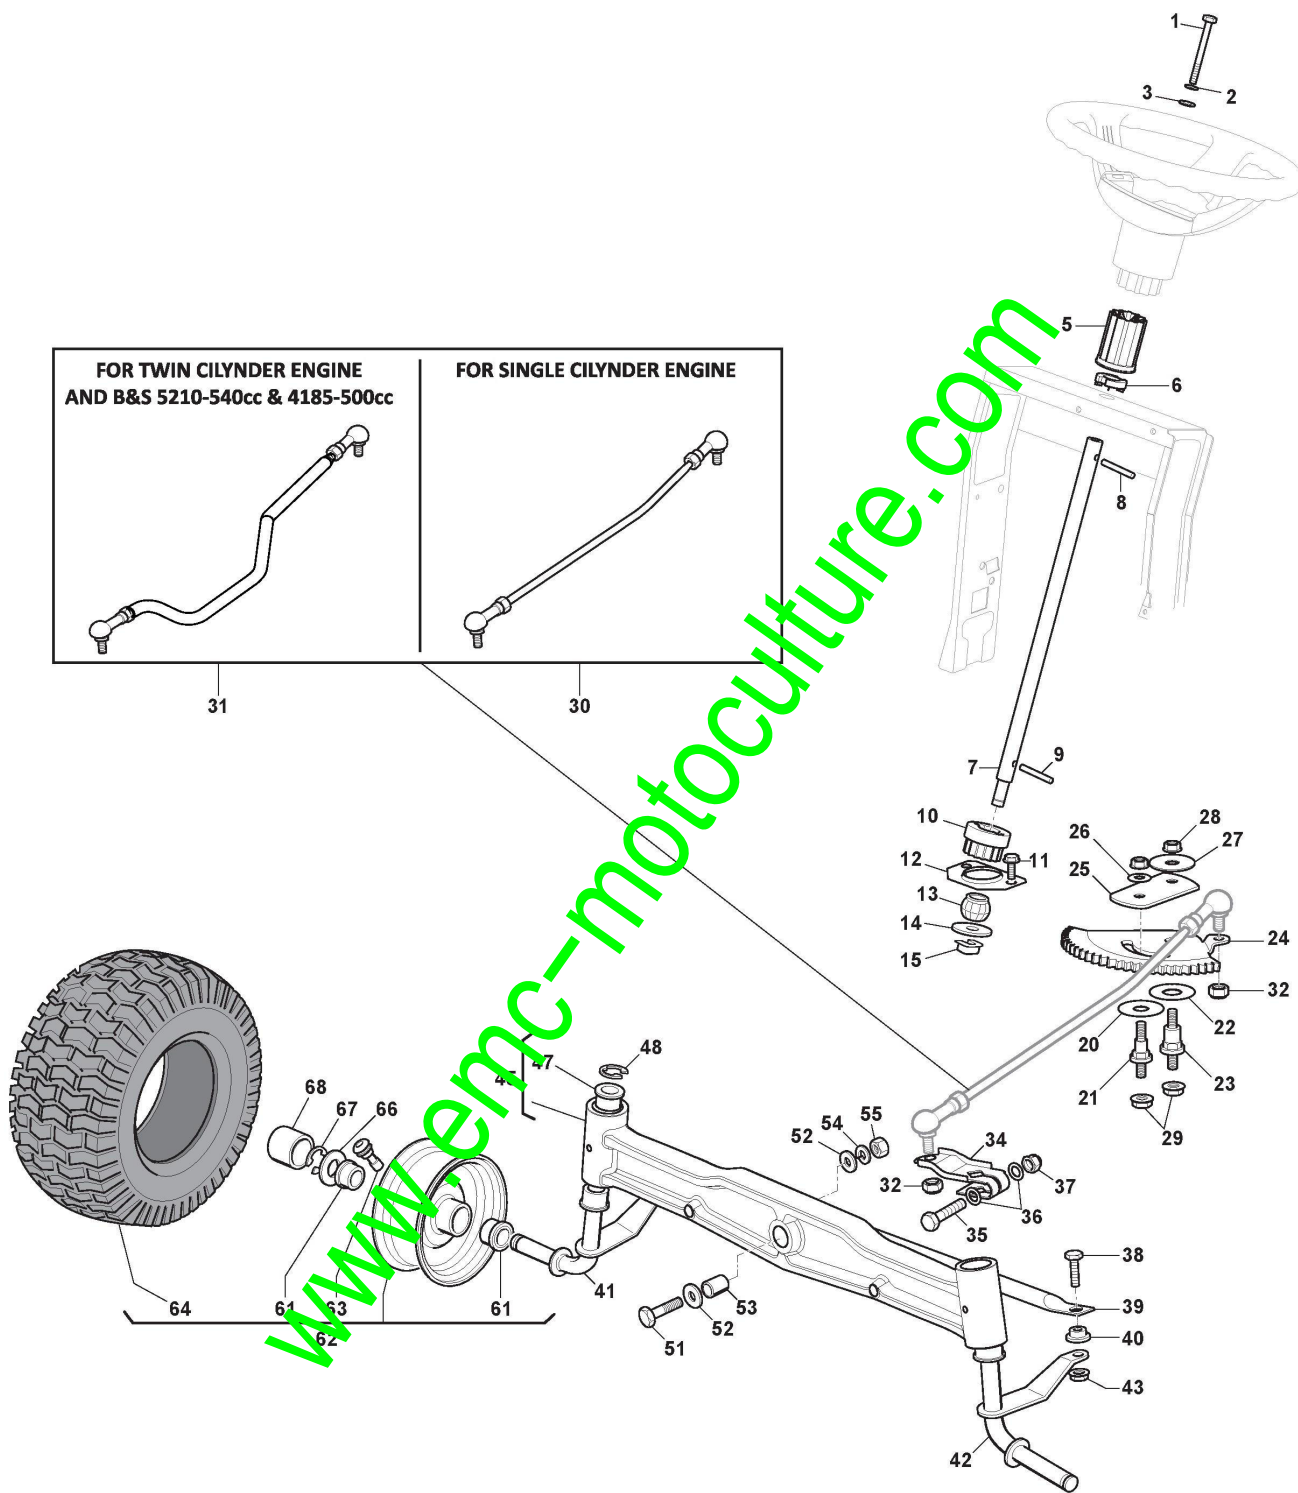

Barre De Direction

Réf. N°	Q.té :	Code article	Description	Articles	De	Jusqu'à
1	1	112692100/0	Vis			
2	1	112540260/0	Rondelle			
3	1	112521360/0	Rondelle	Not for STIGA Brand Machine		
5	1	382785304/0	Support			
6	1	325038008/0	Douille			
7	1	125520018/0	Tube De Direction			
8	1	112620300/0	Ressort			
9	1	112622650/0	Goupille			
10	1	125570003/0	Pignon			
11	2	127943051/0	Vis			
12	1	325785213/1	Support			
13	1	325743000/0	Joint			
14	1	112521370/0	Rondelle			
15	1	112436030/0	Plaquette			
20	1	322672151/0	Rondelle Antifriction			
21	1	125510173/0	Pivot			
22	1	125670023/0	Rondelle			
23	1	125510165/0	Pivot			
24	1	325735519/0	Secteur Direction			
25	1	325547233/0	Plaquette			
26	1	112369500/0	Disque Elastique			
27	1	122160400/0	Disque Elastique			
28	2	112155010/0	Ecrou			
29	2	112155010/0	Ecrou			
30	1	382000566/2	Barre De Direction			for Single Cilynder Engine
32	2	112156602/0	Ecrou			
34	1	382318323/0	Levier commande de direction			
35	1	112692395/2	Vis			
36	2	112521360/0	Rondelle			
37	1	112155020/0	Ecrou			
38	2	125510103/0	Pivot			
39	1	325840029/0	Tirant	Steel		
40	2	325038007/0	Douille			
41	1	382230373/1	Fuseau Droite	15"		
42	1	382230375/1	Fuseau Gauche	15"		
43	2	112155000/0	Ecrou			
45	1	382034029/0	Tige	Steel		
47	4	125034002/1	Douille			
48	1	112001010/0	Anneau Benzing			
51	1	112692695/0	Vis			
52	2	112523100/0	Rondelle			
53	1	125160016/1	Entretoise			
54	1	112587100/0	Grower			
55	1	112295300/0	Ecrou			
61	4	125122200/2	Roulement			
62	2	382680078/0	Ens. Roue	15" - P519		
63	2	125950000/0	Vanne			
64	2	125590020/0	Pneu 15x6.00-6 P519 WANDA	15"