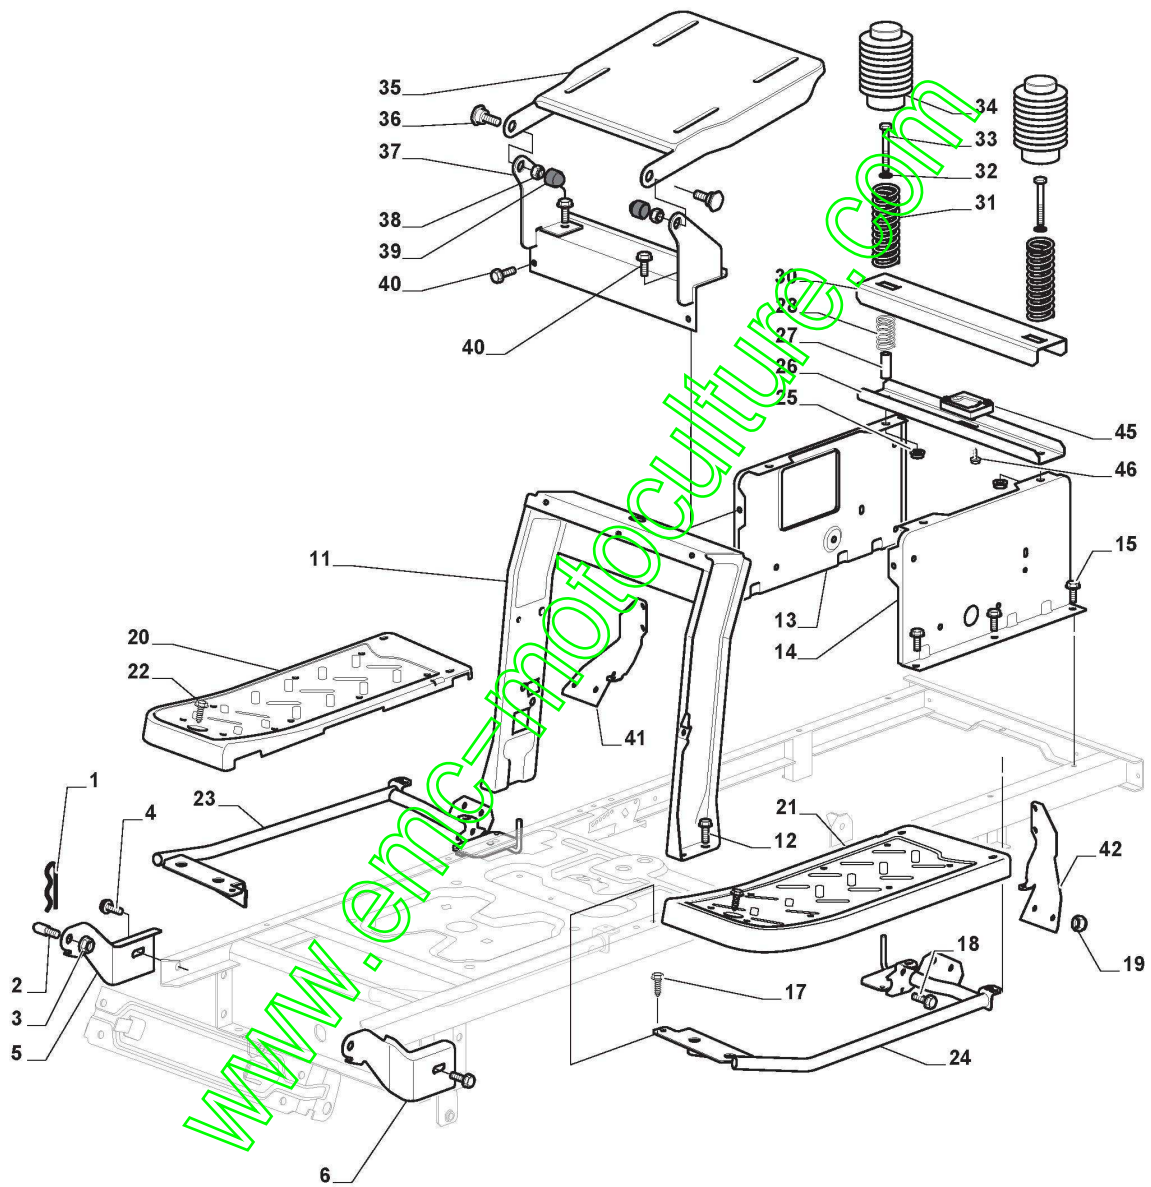

Chassis

Réf. N°	Q.té :	Code article	Description	Articles	De	Jusqu'à
1	1	124487998/0	Goupille			
2	2	125510079/0	Pivot	To S/N 19LA3RON002089		
2	2	125510169/0	Pivot	From S/N 19DA3RON003315		
3	2	112155000/0	Ecrou			
4	2	112735599/0	Vis			
5	1	325547225/0	Plaquette Droit			
6	1	325547227/0	Plaquette Gauche			
11	1	382785169/1	Support Tube De Direction			
12	4	125943009/0	Vis			
13	1	325785331/1	Support Siege Droit			
14	1	325785333/1	Support Siege Gauche			
15	6	125943009/0	Vis			
17	2	125943009/0	Vis			
18	2	125943009/0	Vis			
19	10	112155000/0	Ecrou			
20	1	325500041/1	Marchepied Droit			
21	1	325500043/1	Marchepied Gauche			
22	2	112735599/0	Vis			
23	1	382785223/0	Support Marchepied			
24	1	382785221/0	Support Marchepied			
25	2	112293201/0	Ecrou			
26	1	325820109/1	Support Siege			
27	2	125160048/0	Entretoise	From 01-September-2014		
27	2	125160077/0	Entretoise	To 31-August-2014		
28	2	125430263/0	Ressort			
30	1	325820111/0	Support			
31	2	125430264/0	Ressort			
32	2	112521350/0	Rondelle			
33	2	112691400/0	Vis			
34	2	325122002/0	Protecteur			
35	1	382547061/0	Plaquette			
36	2	122524970/2	Pivot	To 31-August-2014		
36	2	122524970/3	Goupille	From 01-September-2014		
37	1	382820151/0	Support Siege			
38	2	112155010/0	Ecrou			
39	2	118203854/0	Capot			
40	12	125943009/0	Vis			
41	1	325650155/0	Support	To S/N 00271854		
41	1	325650155/1	Support	From S/N 00269797 To S/N 20BA3RON006584		
41	1	325650155/2	Support	From S/N 20BA3RON006585		
42	1	325650157/0	Support	To S/N 00271854		
42	1	325650157/1	Support	From S/N DD325495 To S/N 20AA3RON007470		
42	1	325650157/2	Support	From S/N 20AA3RON007537		
45	1	325785379/0	Support			
46	2	112728686/0	Vis