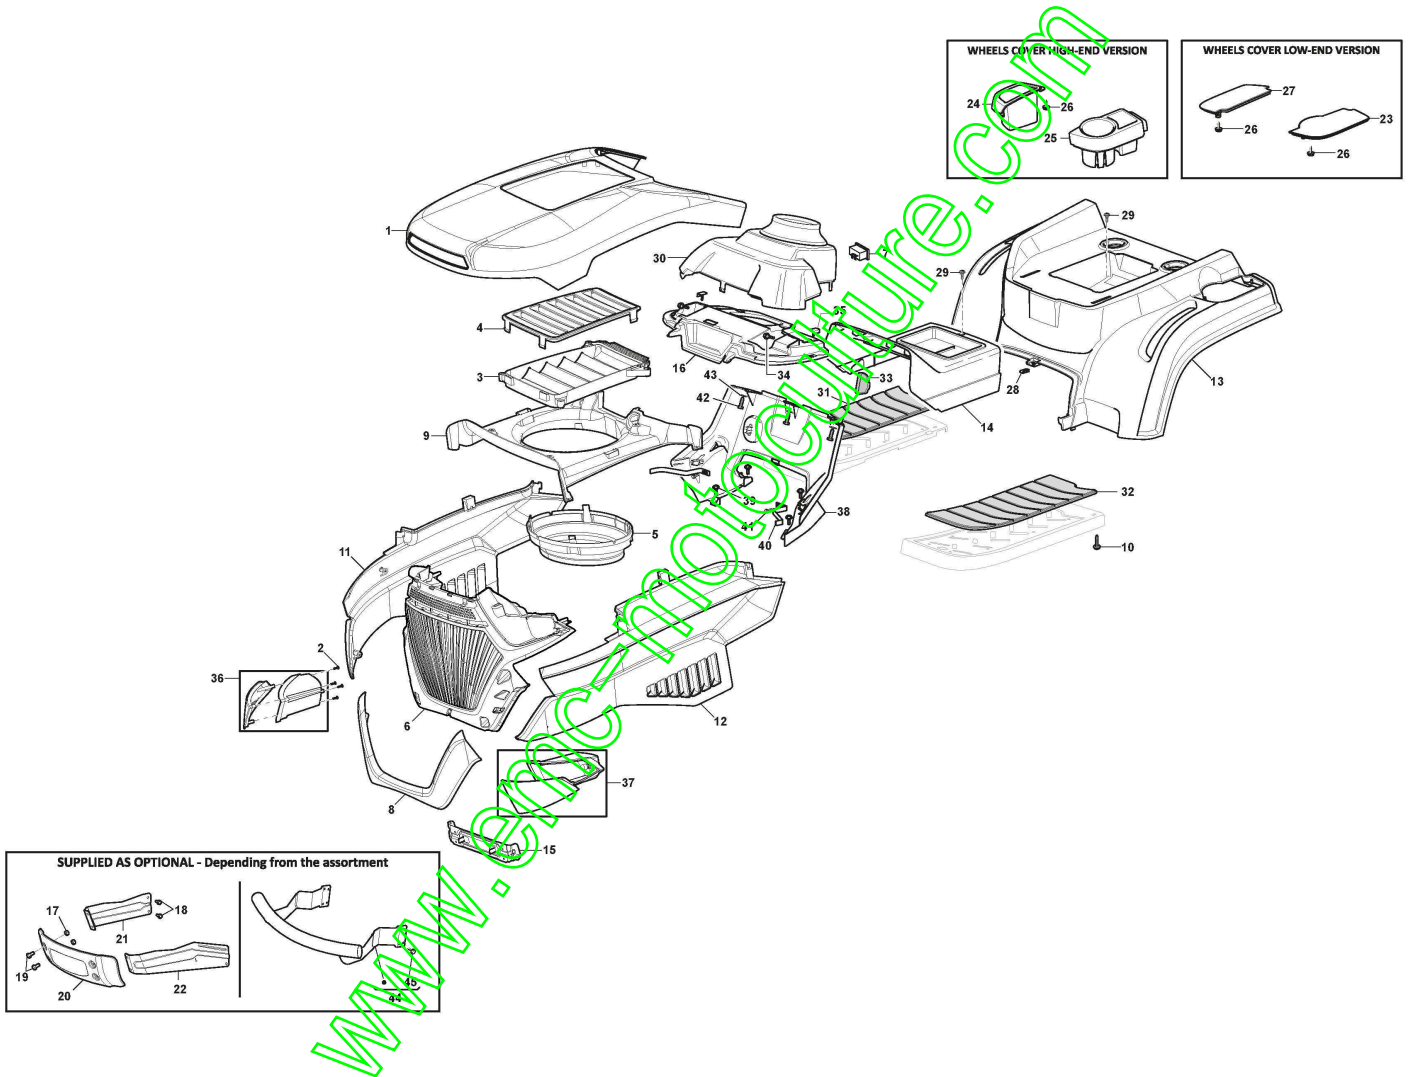

Carrosserie

Réf. N°	Q.té :	Code article	Description	Articles	De	Jusqu'à
1	1	325076996/0	Capot Superieure Jaune	Yellow - For Twin Cilynder Engine		
2	2	112728691/0	Vis			
3	1	325263313/0	Grille D'Aspiration	Only for Twin Cylinder Engine		
4	1	325263314/0	Grille D'Aspiration	Only for Twin Cylinder Engine		
5	1	325108108/0	Convoyeur	For B&S Engine and ST. Single Cylinder Engine - Not for B&S 7200		
6	1	325076997/0	Capot avant			
7	1	9400-0384-01	Hour Counter	If foreseen		
8	1	325076998/0	Capot Avant	Grey NCS8000N		
9	1	325108109/0	Grille D'Aspiration	Grey NCS8000N		
10	4	112735406/0	Vis			
11	1	325207283/0	Couvre Cote Droite Capot Gris	Grey NCS8000N		
12	1	325207284/0	Couvre Cote Gauche Capot Gris	Grey NCS8000N		
13	1	325110438/1	Couvre Roues Jaune	Yellow		
14	1	325110463/0	Couvre Central Gris	Grey NCS8000N		
15	1	325785551/0	Support Capot			
16	1	325120259/2	Console			
17	4	112155000/0	Ecrou			
18	4	112735599/0	Vis			
19	4	112792611/0	Vis			
20	1	382263501/0	Bumper			
21	1	382785255/0	Support Droit			
22	1	382785257/0	Support Gauche			
23	1	325207197/0	Couvercle			
24	1	325207198/0	Couvercle			
25	1	325207199/0	Couvercle			
26	4	112735403/0	Vis			
27	1	325207196/0	Couvercle			
28	1	112437506/0	Plaque			
29	3	125943010/0	Vis			
30	1	325120288/0	Console			
31	1	325110384/0	Couvre Marchepied Droit	AS OPTIONAL - Not present on all assortment		
32	1	325110385/0	Couvre Marchepied Gauche	AS OPTIONAL - Not present on all assortment		
33	1	325207191/0	Plaque	Not needed for Hydro Model		
34	2	125943010/0	Vis			
35	2	325260003/0	Caoutchouc			
36	1	382185514/0	Panneau Phares Droite	For LED Version		
37	1	382185515/0	Panneau Phares Gauche	For LED Version		
38	1	325785298/0	Support Tableau Comm.			
39	4	125943010/0	Vis			
40	2	325270325/0	Guide			
41	6	112735599/0	Vis			
42	3	112735406/0	Vis			
43	3	112523040/0	Rondelle			
44	1	382869037/0	Protection Silencieux			
45	4	112735599/0	Vis