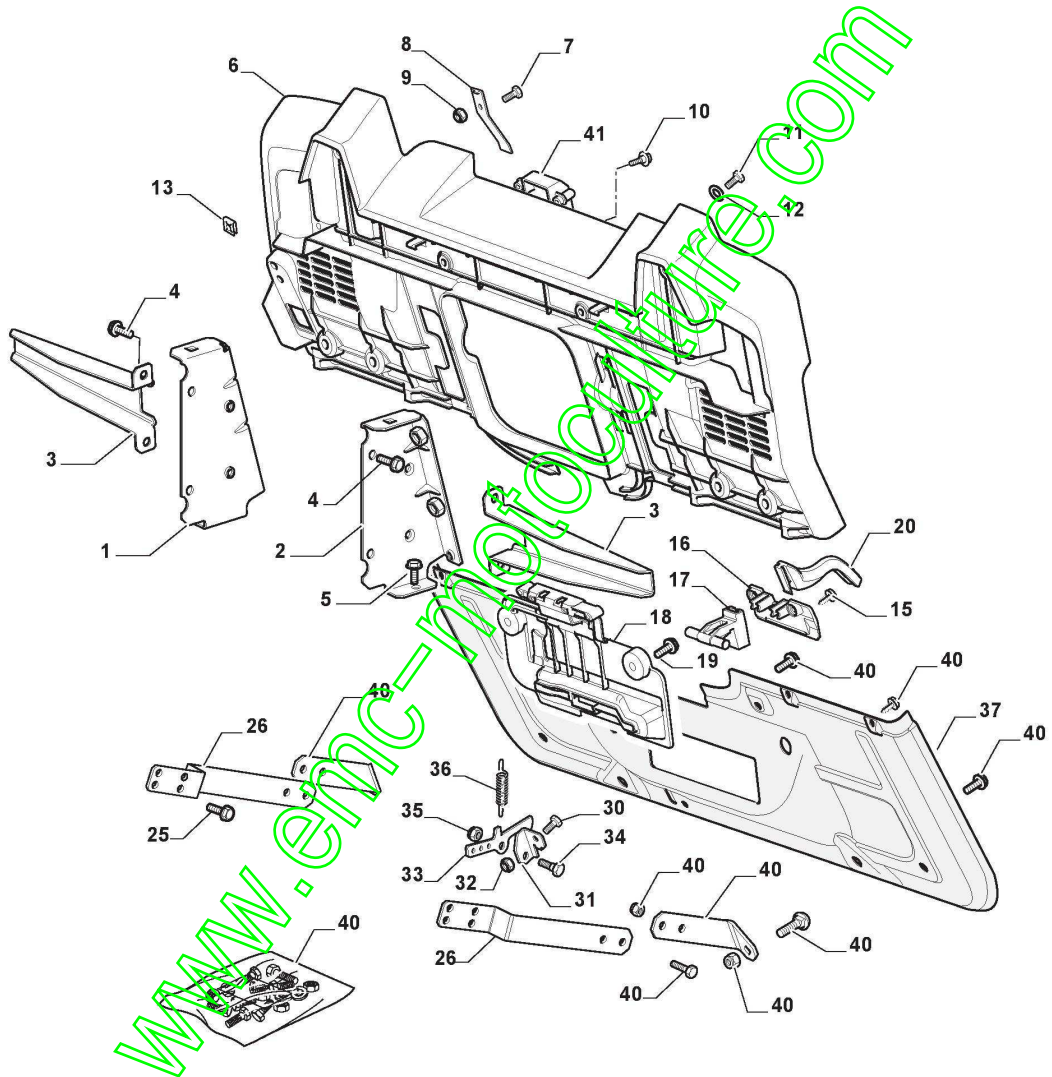

Frame - Rear Plate

Réf. N°	Q.té :	Code article	Description	Articles	De	Jusqu'à
1	1	325774501/0	Etrier			
2	1	325774507/0	Etrier			
3	2	325650163/0	Renforcement			
4	8	125943009/0	Vis			
5	2	125943009/0	Vis			
6	1	325547299/1	Plaque Arriere, Partie Superieur			
7	1	112789008/0	Vis			
8	1	127430600/0	Ressort			
9	1	112154330/0	Ecrou			
10	4	125943010/0	Vis			
11	6	112789008/0	Vis			
12	6	112523020/0	Rondelle			
13	6	112437503/0	Plaquette			
15	2	112728686/0	Vis			
16	1	325109522/0	Couvercle Protection			
17	1	325318276/0	Levier			
18	1	325785428/0	Support			
19	2	125943010/0	Vis			
20	1	325318277/0	Levier	Also on endowment p40		
25	4	112793102/0	Vis			
26	2	325774521/0	Etrier			
30	1	112789008/0	Vis			
31	1	325755061/0	Etrier			
32	1	112154330/0	Ecrou			
33	1	325774533/0	Etrier			
34	1	125510080/2	Pivot			
35	1	112154510/0	Ecrou			
36	1	125430282/1	Ressort			
37	1	382547071/1	Plaque Arriere, Partie Inferieur			
40	1	382180146/0	Dotation Visserie			
41	1	325600107/0	Protection Micro			

www.emc-motoculture.com