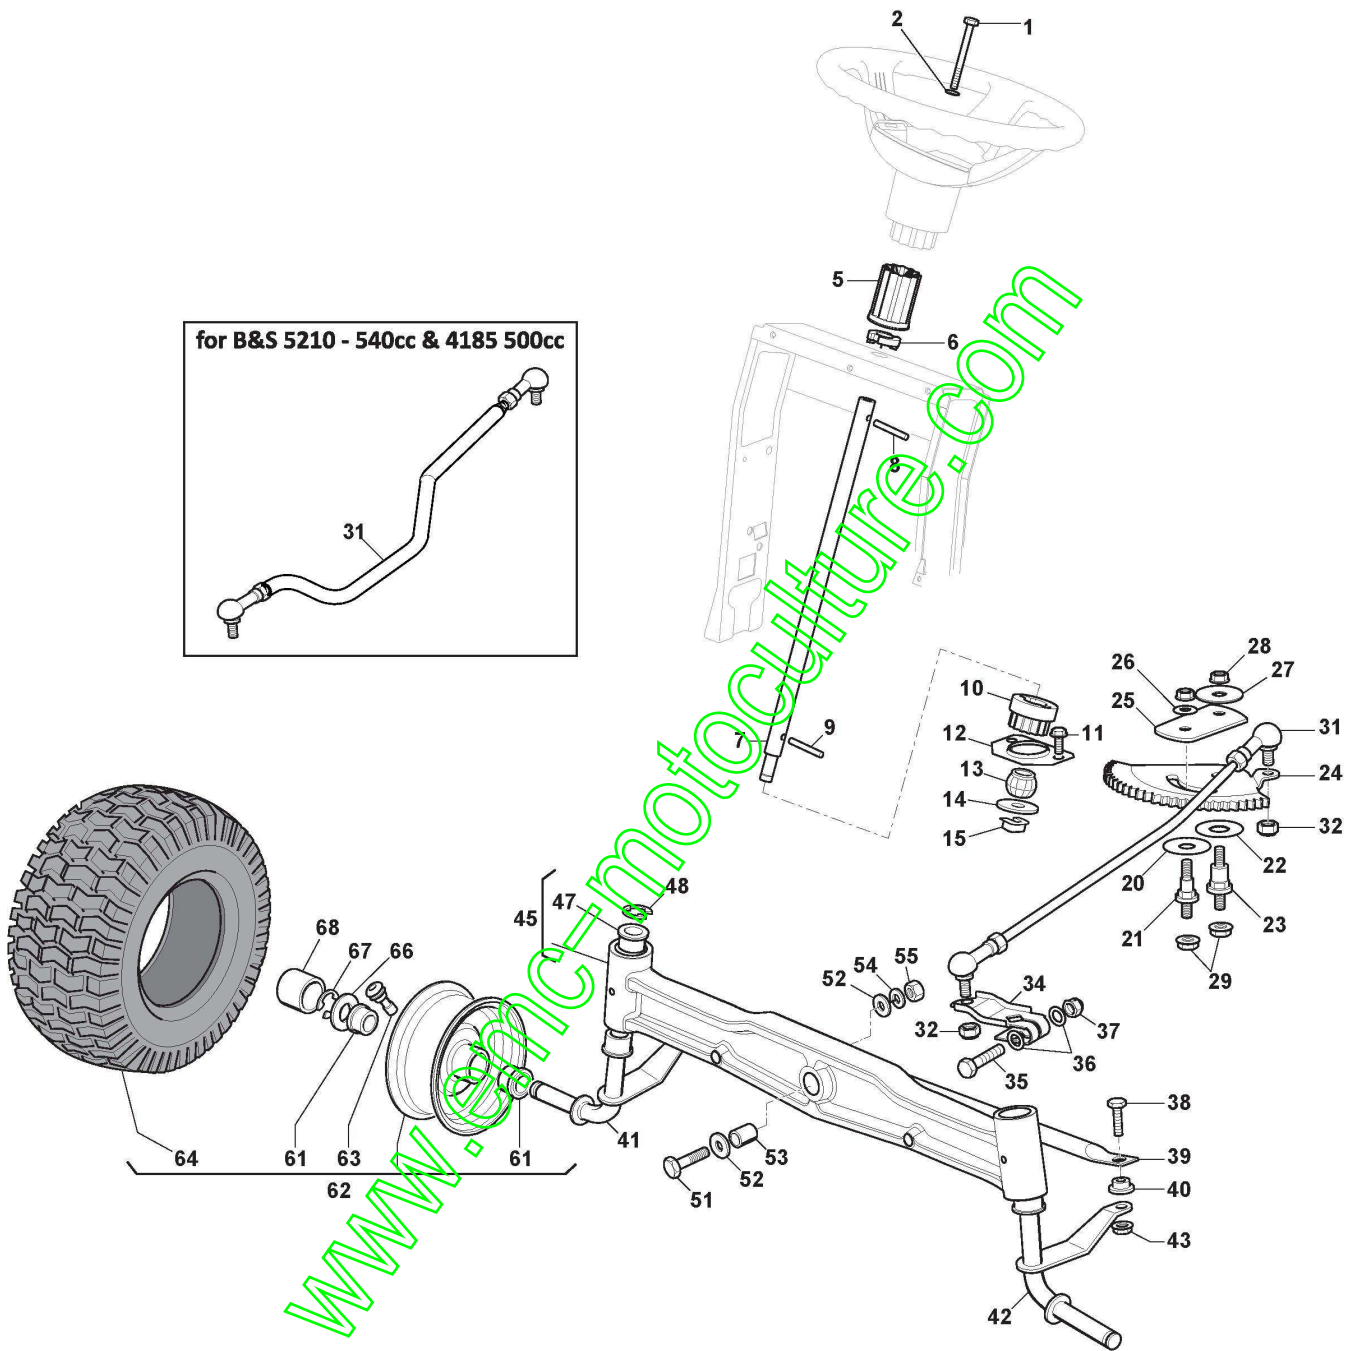

To be used until February 2020 for ESTATE models
To be used until August 2020 for TORNADO models

Barre De Direction

Réf. N°	Q.té :	Code article	Description	Articles	De	Jusqu'à
53	1	125160016/1	Entretoise			
54	1	112587100/0	Grower			
55	1	112295300/0	Ecrou			
61	4	125122200/2	Roulement			
62	2	382680078/0	Ens. Roue			
63	2	125950000/0	Vanne			
64	2	125590020/0	Pneu 15x6.00-6 P519 WANDA	15"		
66	2	125670005/2	Rondelle			
67	2	112001010/0	Anneau Benzing			
68	2	322110240/0	Couvre-Moyeu			

www.emc-motoculture.com