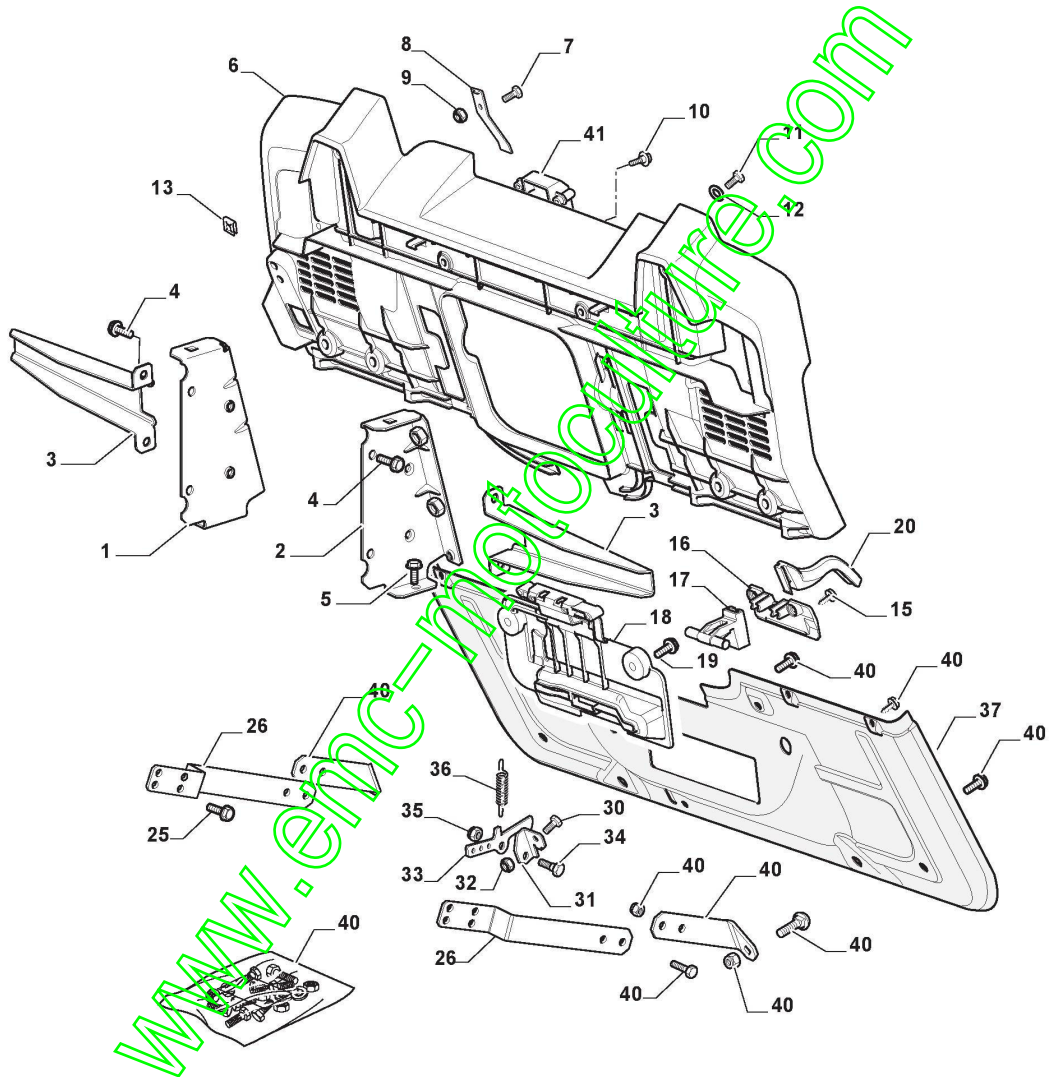

Frame - Rear Plate

Réf. N°	Q.té :	Code article	Description	Articles	De	Jusqu'à
1	1	325774501/0	Etrier			
2	1	325774507/0	Etrier			
3	2	325650163/0	Renforcement			
4	8	125943009/0	Vis			
5	2	125943009/0	Vis			
6	1	325547299/1	Plaque Arriere, Partie Superieur			
7	1	112789008/0	Vis			
8	1	127430600/0	Ressort			
9	1	112154330/0	Ecrou			
10	4	125943010/0	Vis			
11	6	112789008/0	Vis			
12	6	112523020/0	Rondelle			
13	6	112437503/0	Plaquette			
15	2	112728686/0	Vis			
16	1	325109522/0	Couvercle Protection			
17	1	325318276/0	Levier			
18	1	325785428/0	Support			
19	2	125943010/0	Vis			
20	1	325318277/0	Levier	Also on endowment p40		
25	4	112793102/0	Vis			
26	2	325774521/0	Etrier			
30	1	112789008/0	Vis			
31	1	325755061/0	Etrier			
32	1	112154330/0	Ecrou			
33	1	325774533/0	Etrier			
34	1	125510080/2	Pivot			
35	1	112154510/0	Ecrou			
36	1	125430282/1	Ressort			
37	1	382547071/1	Plaque Arriere, Partie Inferieur			
40	1	382180146/0	Dotation Visserie			
41	1	325600107/0	Protection Micro			

www.emc-motoculture.com