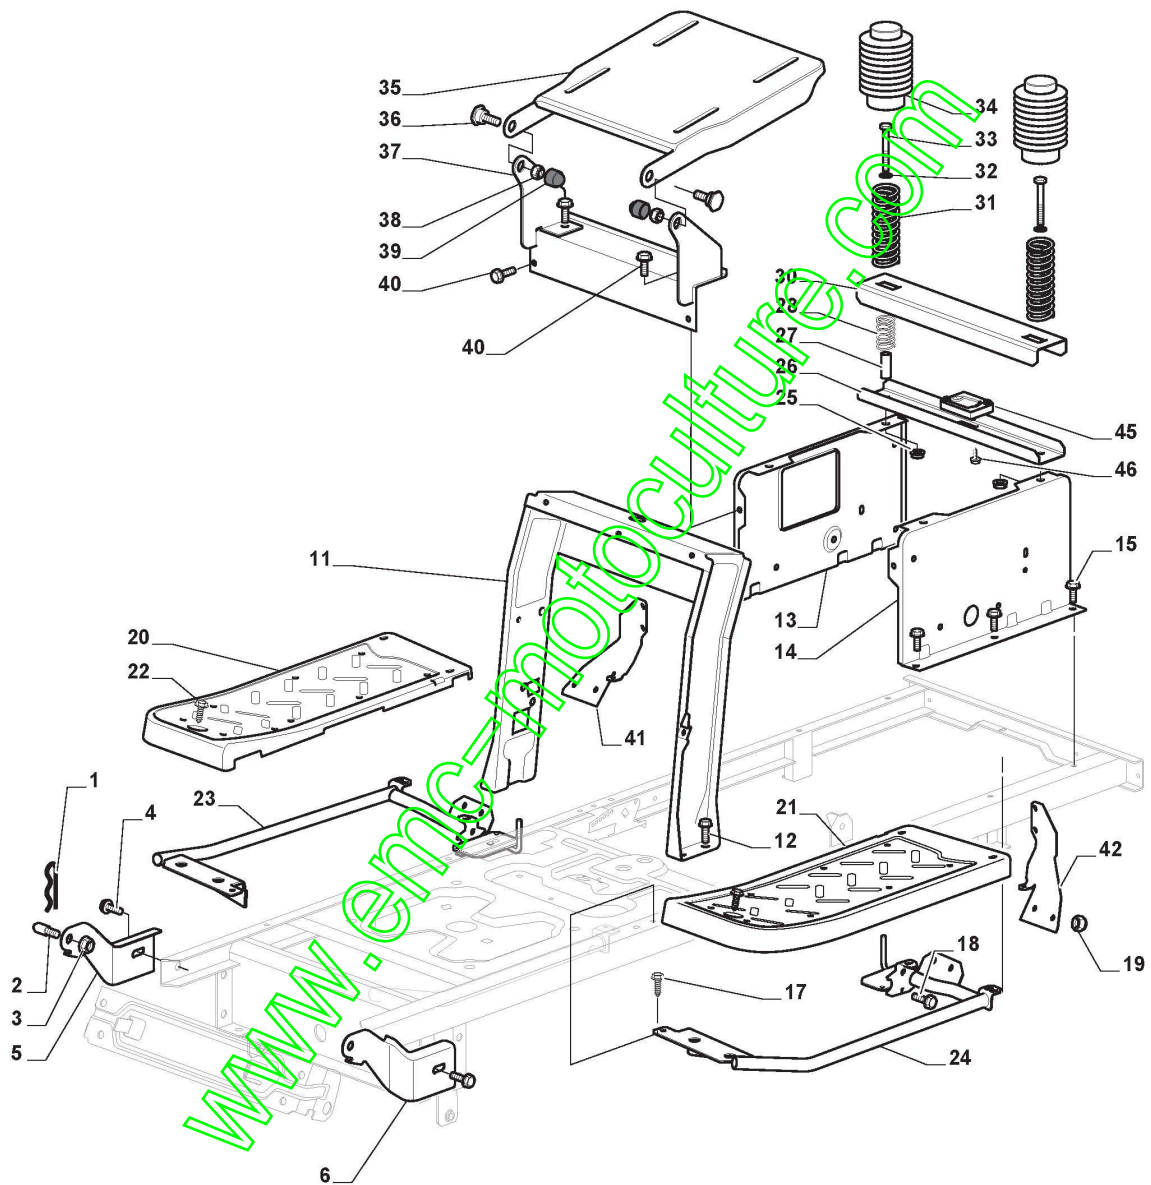

Chassis

Réf. N°	Q.té :	Code article	Description	Articles	De	Jusqu'à
1	1	124487998/0	Goupille			
2	2	125510079/0	Pivot			To S/N
2	2	125510169/0	Pivot		From S/N 19DA3RON 003315	
3	2	112155000/0	Ecrou			
4	2	112735599/0	Vis			
5	1	325547225/0	Plaquette Droit			
6	1	325547227/0	Plaquette Gauche			
11	1	382785169/1	Support Tube De Direction			
12	4	125943009/0	Vis			
13	1	325785331/1	Support Siege Droit			
14	1	325785333/1	Support Siege Gauche			
15	6	125943009/0	Vis			
17	2	125943009/0	Vis			
18	2	125943009/0	Vis			
19	10	112155000/0	Ecrou			
20	1	325500041/1	Marchepied Droit			
21	1	325500043/1	Marchepied Gauche			
22	2	112735599/0	Vis			
23	1	382785223/0	Support Marchepied			
24	1	382785221/0	Support Marchepied			
25	2	112293201/0	Ecrou			
26	1	325820109/1	Support Siege			
27	2	125160048/0	Entretoise		From 01-Septem ber-2014	To
27	2	125160077/0	Entretoise			
28	2	125430263/0	Ressort			
30	1	325820111/0	Support			
31	2	125430264/0	Ressort			
32	2	112521350/0	Rondelle			
33	2	112691400/0	Vis			
34	2	325122002/0	Protecteur			
35	1	382547061/0	Plaquette			
36	2	122524970/2	Pivot			To
36	2	122524970/3	Goupille		From 01-Septem ber-2014	To S/N
37	1	382820151/0	Support Siege			
37	1	382820151/1	Support Siege		From S/N 20EA3RON 000612	
38	2	112155010/0	Ecrou			
39	2	118203854/0	Capot			
40	12	125943009/0	Vis			
41	1	325650155/0	Support			To S/N
41	1	325650155/1	Support		S/N 269797	00271854 To S/N
41	1	325650155/2	Support		From S/N 20BA3RON 006585	
42	1	325650157/0	Support			To S/N
42	1	325650157/1	Support		From S/N DD325495	To S/N
42	1	325650157/2	Support		From S/N	20AA3RON 007470
45	1	325785379/0	Support			
46	2	112728686/0	Vis