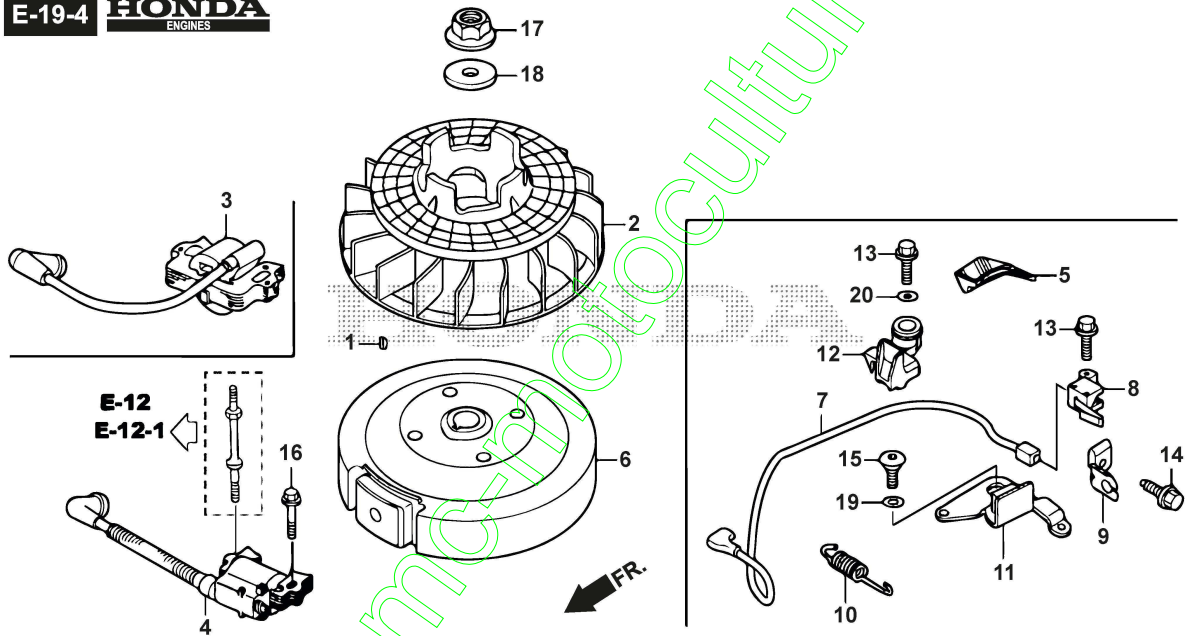

E-19-4 **HONDA**
ENGINES

Flywheel - GCV160A0 S4 GB SD

Réf. N°	Q.té :	Code article	Description	Articles	De	Jusqu'à
1	1	118551807/0	Key, Special Woodruff, 25X18	Honda: 13331-Z8B-900		
2	1	118552097/0	Fan, Cooling	Honda: 19511-Z8B-900		
3	1	118551695/0	Coil Assy., Ignition (Phelon)	Honda: 30500-Z8B-903		
5	1	HONDA_SP	Honda Spare Parts	Honda: 30549-Z8B-900 - CLAMPER, CORD		
6	1	118552170/0	Flywheel Comp. (Phelon)	Honda: 31110-Z0Y-003		
7	1	118552196/0	Cord, Stop Switch	Honda: 32195-Z8B-901		
8	1	118552200/0	Switch Assy., Engine Stop	Honda: 35120-Z8B-902		
9	1	118552207/0	Bracket, Brake Cable	Honda: 43416-Z8B-900		
10	1	118552212/0	Spring, Brake Lever	Honda: 75113-Z8B-900		
11	1	118552215/0	Arm Comp., Brake	Honda: 75120-Z8B-901		
12	1	118552216/0	Spring, Tensioner	Honda: 75573-Z8B-901		
13	2	HONDA_SP	Honda Spare Parts	Honda: 90001-Z8B-900 - BOLT, SPECIAL, 5X16		
14	1	HONDA_SP	Honda Spare Parts	Honda: 90007-Z8B-900 - BOLT, FLANGE, 6X14		
15	1	HONDA_SP	Honda Spare Parts	Honda: 90009-Z8B-900 - BOLT, SPECIAL		
16	1	HONDA_SP	Honda Spare Parts	Honda: 90018-ZE1-000 - BOLT, FLANGE, 6X23 (CT200)		
17	1	HONDA_SP	Honda Spare Parts	Honda: 90201-Z0T-800 - NUT, SPECIAL, 14MM		
18	1	HONDA_SP	Honda Spare Parts	Honda: 90401-Z8B-900 - WASHER, 14X45		
19	1	HONDA_SP	Honda Spare Parts	Honda: 90402-Z8B-900 - WASHER, SPECIAL		
20	1	HONDA_SP	Honda Spare Parts	Honda: 94103-05800 - WASHER, PLAIN, 5MM		

www.emc-motocycle.com