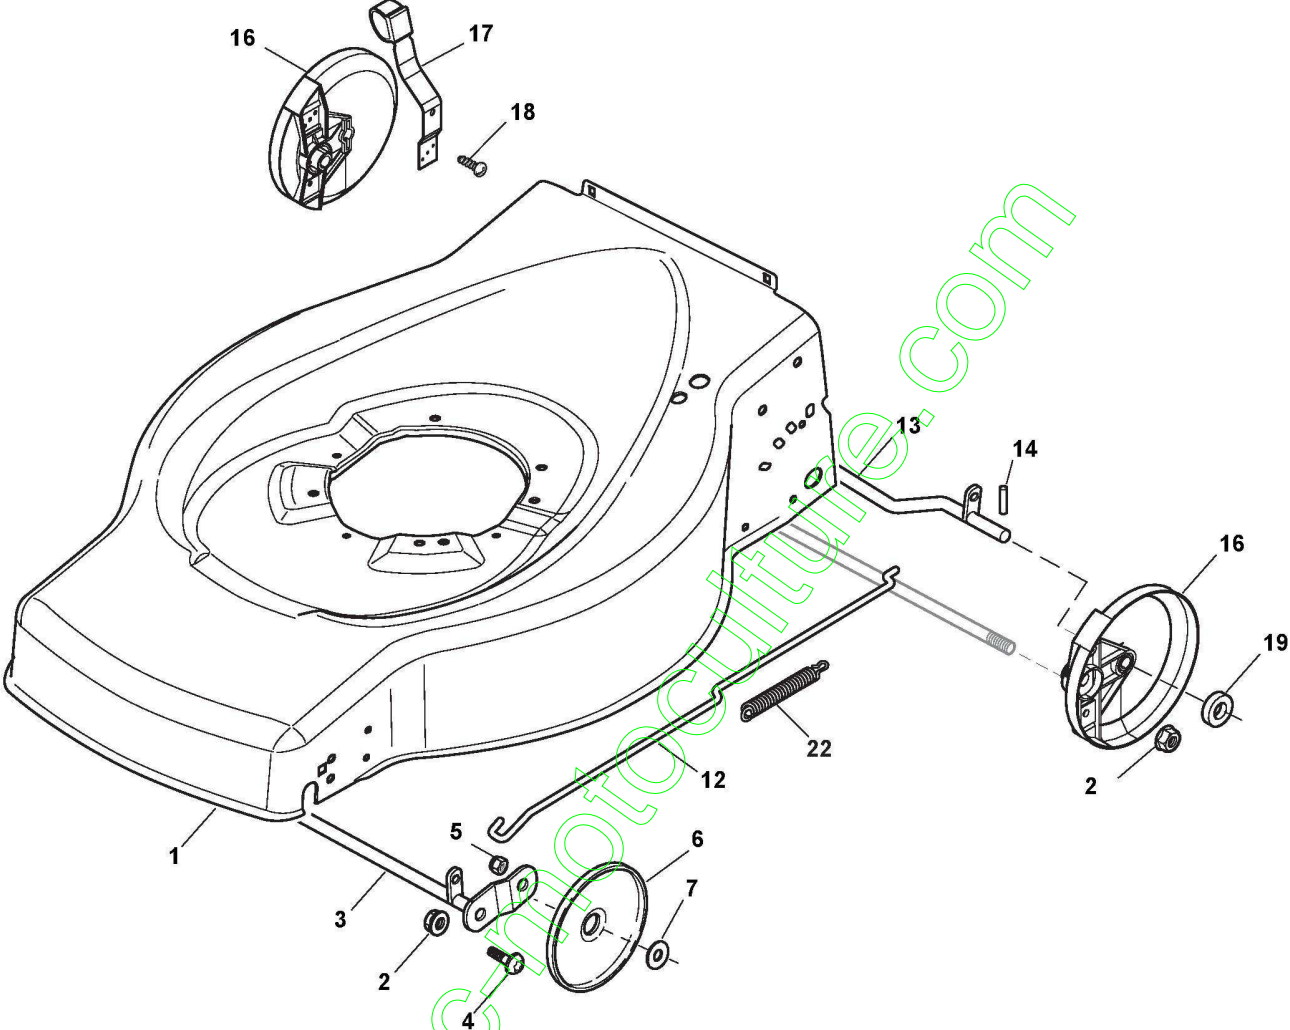

Châssis Et Reglage Hauter Decoupe

Réf. N°	Q.té :	Code article	Description	Articles	De	Jusqu'à
1	1	381003703/0	Châssis Rouge		From	
2	2	122131750/0	Ecrou		01-Septem	
3	1	381000153/0	Axe Roues Avant		ber-2007	
4	2	112760600/0	Vis			To
4	2	112760600/1	Vis		From	
5	2	112155000/0	Ecrou		01-Septem	
6	2	322600095/0	Protection Roue		ber-2018	
7	1	122671653/0	Rondelle			To
7	2	325670011/0	Rondelle Antifricion		From	
12	1	122033319/0	Tige Reglage		01-Septem	
13	1	122033365/0	Axe Roues Arriere		ber-2006	
13	2	381000159/0	Axe Roues Arriere			To
14	2	122753001/0	Goupille		From	31-August-
16	2	322600106/0	Protection Roue			2006
16	2	322600106/1	Protection Roue			To
17	1	381003303/0	Levier, Reglage Hauteur		From	
18	2	112728689/0	Vis		01-Septem	
19	4	122122202/0	Roulement		ber-2004	
22	1	122446186/0	Ressort	Only for 534 Models		

www.emc-motoculture.com