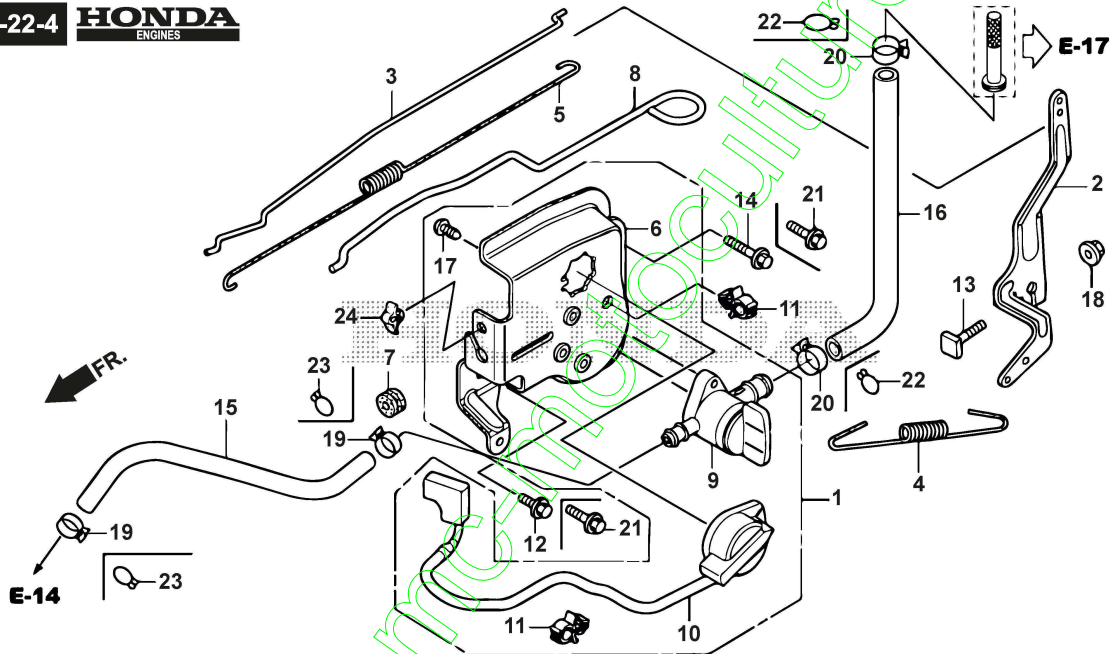

ST. S.P.A.

ESL 534TRHM (2016)

299275333/HAN

Spare parts list
Reservdelar
Repuestos
Ersatzteile
Pièces détachées
Reserve onderdelen
Catalogo ricambi

www.emc-motoculture.com

- Use ST. S.p.A. Genuine Spare Parts specified in the parts list for repair and/or replacement.
- The contents described in the parts list may change due to improvement.
- The drawings of the spare parts are only indicative And might Not represent the part in question exactly.
- The indications "right" - "left" - "front" - "rear" refer to the position of the operator when using the machine.
- When placing orders of parts for repair And/Or replacement, make sure that the illustrated parts list Is the one applying to the machine's year of manufacture, as shown on the identification plate attached to the machine.

www.emc-motocycle.com

Control - GCV160A0 S4 LE SD

Réf. N°	Q.té :	Code article	Description	Articles	De	Jusqu'à
1	1	118551984/0	Arm, Governor	Honda: 16551-ZM0-010		
2	1	118551985/0	Rod, Governor	Honda: 16555-Z0L-801		
3	1	118551993/0	Spring, Governor	Honda: 16561-Z0L-000		
4	1	118552003/0	Spring, Throttle Return	Honda: 16562-ZM0-000		
10	1	HONDA_SP	Honda Spare Parts	Honda: 90015-ZE5-010 - BOLT, GOVERNOR ARM		
13	1	HONDA_SP	Honda Spare Parts	Honda: 94050-06000 - NUT, FLANGE, 6MM		

www.emc-motocycle.com

E-22-4 **HONDA**
ENGINES

Control - GCV160A0 S4 GB SD

Réf. N°	Q.té :	Code article	Description	Articles	De	Jusqu'à
2	1	118551984/0	Arm, Governor	Honda: 16551-ZM0-010		
3	1	118551985/0	Rod, Governor	Honda: 16555-Z0L-801		
4	1	118551994/0	Spring, Governor	Honda: 16561-Z0L-900		
5	1	118552003/0	Spring, Throttle Return	Honda: 16562-ZM0-000		
13	1	HONDA_SP	Honda Spare Parts	Honda: 90015-ZE5-010 - BOLT, GOVERNOR ARM		
18	1	HONDA_SP	Honda Spare Parts	Honda: 94050-06000 - NUT, FLANGE, 6MM		