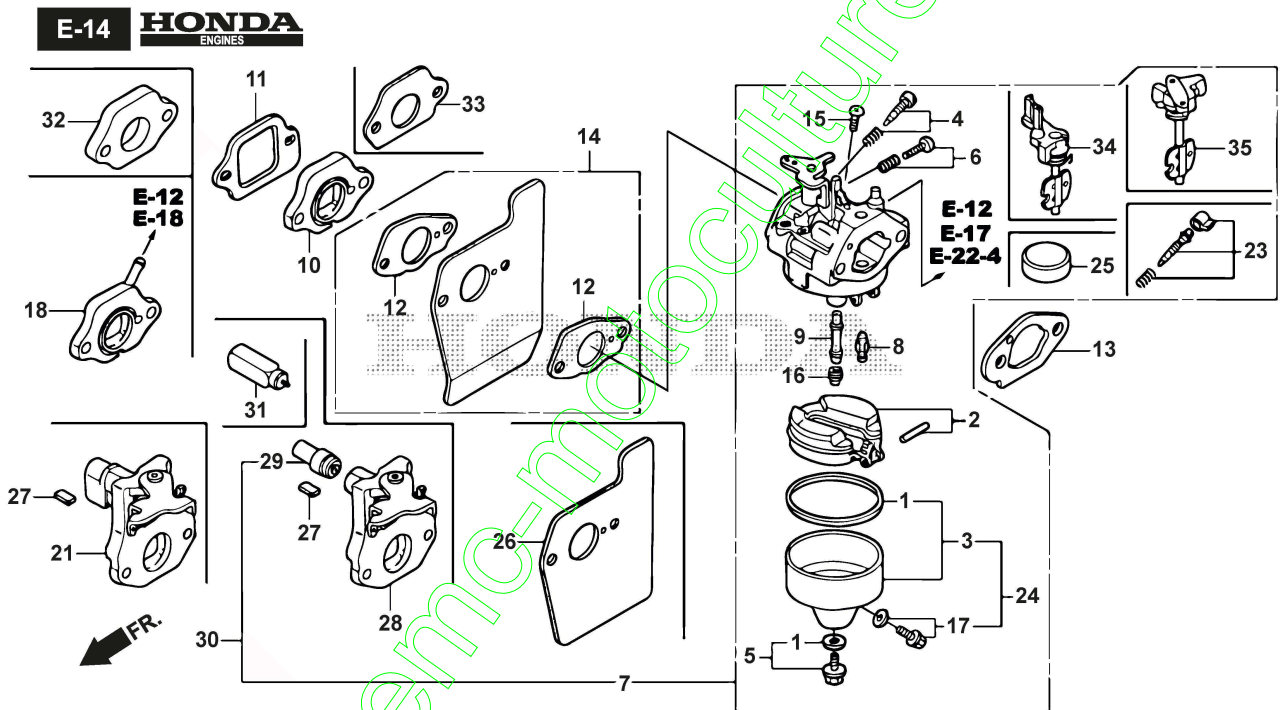

Carburetor

Réf. N°	Q.té :	Code article	Description	Articles	De	Jusqu'à
1	1	HONDA_SP	Honda Spare Parts	Honda: 16010-883-015 - PACKING SET		
2	1	118551931/0	Float Set	Honda: 16013-ZL1-003		
3	1	118551932/0	Chamber Set, Float	Honda: 16015-Z0L-881		
5	1	118551937/0	Screw Set	Honda: 16028-ZK7-S91		
6	1	HONDA_SP	Honda Spare Parts	Honda: 16029-ZG0-901 - SCREW SET (THROTTLE STOP)		
7	1	118551651/0	Carburetor Assy. (Bb76F A)	Honda: 16100-Z0L-N21		
7	1	118551656/0	Carburetor Assy. (Bb75G A)	Honda: 16100-Z8B-871		
7	1	118551658/0	Carburetor Assy. (Bb76A A)	Honda: 16100-Z8B-901		
8	1	HONDA_SP	Honda Spare Parts	Honda: 16155-ZM0-013 - VALVE, FLOAT		
9	1	HONDA_SP	Honda Spare Parts	Honda: 16166-Z2C-003 - NOZZLE, MAIN		
9	1	HONDA_SP	Honda Spare Parts	Honda: 16166-Z8B-901 - NOZZLE, MAIN		
11	1	118551949/0	Packing, Insulator	Honda: 16212-ZL8-000		
15	1	HONDA_SP	Honda Spare Parts	Honda: 93500-050061H - SCREW, PAN, 5X6		
16	1	HONDA_SP	Honda Spare Parts	Honda: 99101-1240650 - JET, MAIN, #65		
16	-1	HONDA_SP	Honda Spare Parts	Honda: 99101-1240620 - JET, MAIN, #62		
16	-1	HONDA_SP	Honda Spare Parts	Honda: 99101-1240550 - JET, MAIN, #55		
16	-1	HONDA_SP	Honda Spare Parts	Honda: 99101-1240580 - JET, MAIN, #58		
16	1	HONDA_SP	Honda Spare Parts	Honda: 99101-1240600 - JET, MAIN, #60		
25	1	HONDA_SP	Honda Spare Parts	Honda: 16148-Z1L-851 - CAP, CHOKE DUST		
26	1	118552122/0	Guide, Air	Honda: 19651-Z0L-000		
28	1	118552010/0	Control Assy., Choke	Honda: 16600-Z8B-900		
28	1	118552011/0	Control Assy., Choke	Honda: 16600-Z8D-840		
31	1	118552014/0	Thermowax Assy.	Honda: 16620-Z8D-305		
33	1	118551947/0	Packing, Insulator	Honda: 16212-Z8B-900		
34	1	HONDA_SP	Honda Spare Parts	Honda: 16044-Z8B-901 - CHOKE SET		

www.erc-motoculture.com