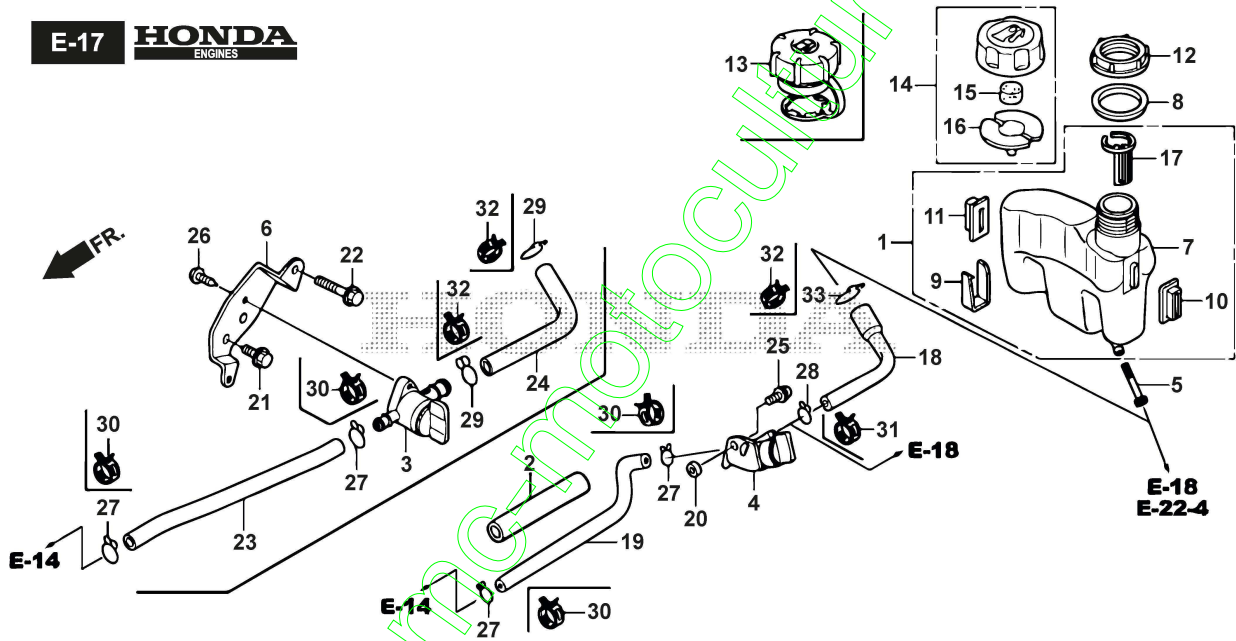

E-17 **HONDA**
ENGINES

Fuel Tank

Réf. N°	Q.té :	Code article	Description	Articles	De	Jusqu'à
3	1	118552021/0	Cock Assy., Fuel	Honda: 16950-Z0Y-003		
5	1	118552022/0	Strainer, Fuel	Honda: 16952-Z8B-000		
6	1	HONDA_SP	Honda Spare Parts	Honda: 16961-Z0L-900 - STAY, FUEL COCK		
7	1	118552049/0	Tank, Fuel	Honda: 17511-Z8B-801		
8	1	118552051/0	Seal, Fuel Filler Neck	Honda: 17514-Z0L-000		
10	1	118552055/0	Rubber A, Tank Mounting	Honda: 17532-Z8B-800		
11	1	118552058/0	Rubber B, Tank Mounting	Honda: 17533-Z8B-800		
12	1	118552060/0	Nut, Tank Mounting	Honda: 17534-Z0L-000		
14	1	118552064/0	Cap Assy., Fuel Tank	Honda: 17620-ZL8-023		
15	1	HONDA_SP	Honda Spare Parts	Honda: 17622-888-010 - SPONGE, FUEL CAP BREATHER		
16	1	HONDA_SP	Honda Spare Parts	Honda: 17624-ZE7-000 - PACKING, FUEL CAP		
17	1	118552065/0	Gauge, Fuel Level	Honda: 17636-Z0L-010		
21	1	HONDA_SP	Honda Spare Parts	Honda: 90013-883-000 - BOLT, FLANGE, 6X12 (CT200)		
22	1	HONDA_SP	Honda Spare Parts	Honda: 90015-883-000 - BOLT, FLANGE, 6X28 (CT200)		
23	1	HONDA_SP	Honda Spare Parts	Honda: 91424-Z8B-901 - TUBE, FUEL, 4.5X110		
24	1	HONDA_SP	Honda Spare Parts	Honda: 91427-Z8B-901 - TUBE, FUEL, 7.3X160		
26	1	HONDA_SP	Honda Spare Parts	Honda: 93913-25220 - SCREW, TAPPING, 5X12 (PO)		
27	2	HONDA_SP	Honda Spare Parts	Honda: 95002-50000 - CLIP, TUBE (C9)		
29	2	HONDA_SP	Honda Spare Parts	Honda: 95002-02130 - CLIP, TUBE (B12.5)		

www.emc-motocycle.com