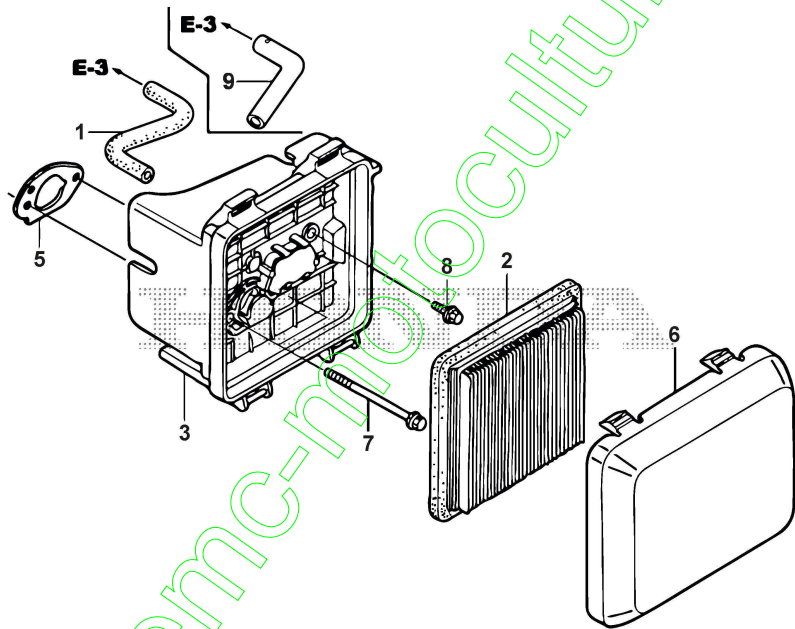

E-15 **HONDA**
ENGINES

Air Cleaner

Réf. N°	Q.té :	Code article	Description	Articles	De	Jusqu'à
1	1	118551925/0	Tube, Breather	Honda: 15721-ZM0-000		
2	1	118551671/0	Element, Air Cleaner (Wix Filters)	Honda: 17211-Z8B-901		
2	1	118551672/0	Element, Air Cleaner (Toyo Roki)	Honda: 17211-ZL8-023		
3	1	118552034/0	Case Assy., Air Cleaner	Honda: 17220-Z8B-010		
3	1	118552036/0	Case, Air Cleaner	Honda: 17221-Z8B-900		
5	1	118552038/0	Packing, Air Cleaner	Honda: 17228-Z8B-900		
6	1	118551677/0	Cover, Air Cleaner	Honda: 17231-Z0L-050		
7	2	HONDA_SP	Honda Spare Parts	Honda: 90003-Z8B-900 - BOLT, SPECIAL, 6MM		
9	1	118551922/0	Tube, Breather	Honda: 15721-Z8B-900		

www.emc-motoculture.com