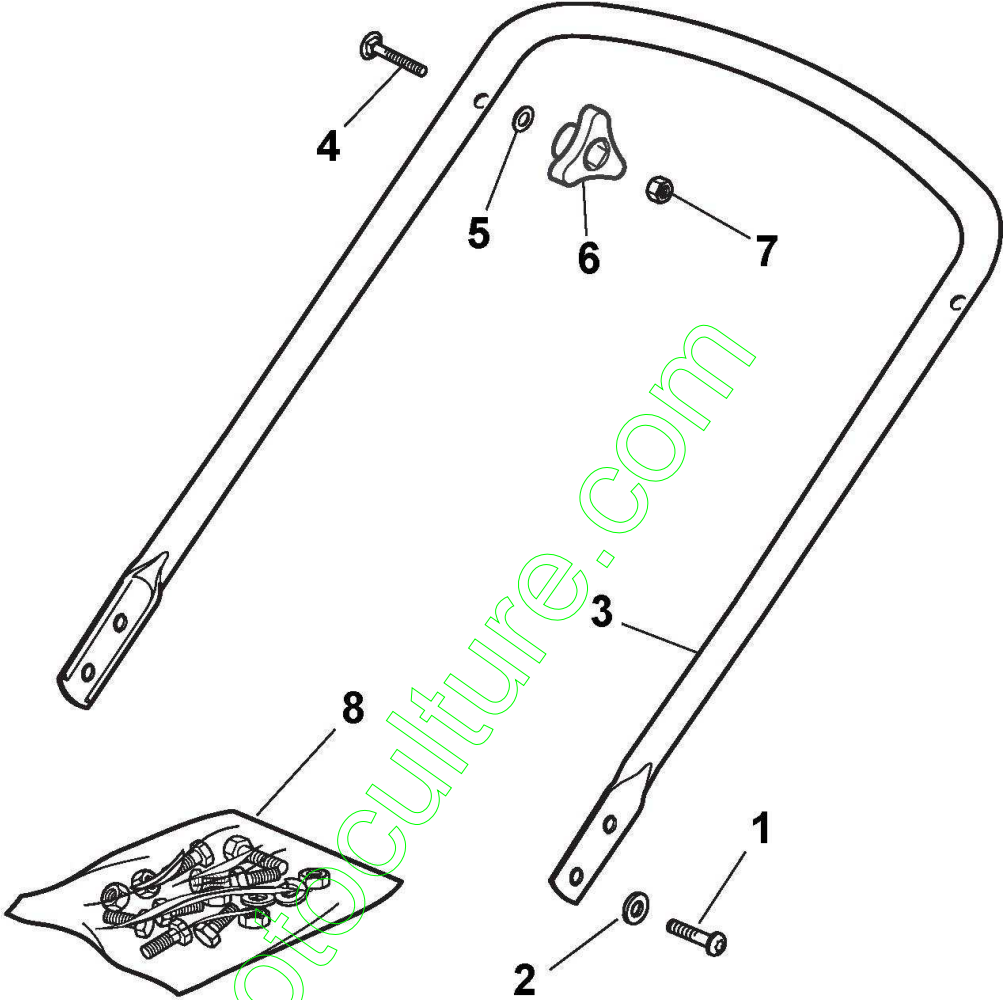

www.emc-motoculture.com

Mancheron, Partie Inferieure

Réf. N°	Q.té :	Code article	Description	Articles	De	Jusqu'à
1	4	112760605/0	Vis			
2	4	112521350/0	Rondelle			
3	1	381006686/0	Mancheron, Partie Inferieure Noir	Black		
4	1	112819120/0	Vis			To
4	1	112819121/0	Vis		From 01-Septem ber-2017	
5	2	122671651/0	Rondelle			
6	2	122399900/0	Poignée Noir	Black		
7	2	112293200/0	Ecrou			
8	1	381008696/0	Dotation Visserie			

www.emc-motoculture.com