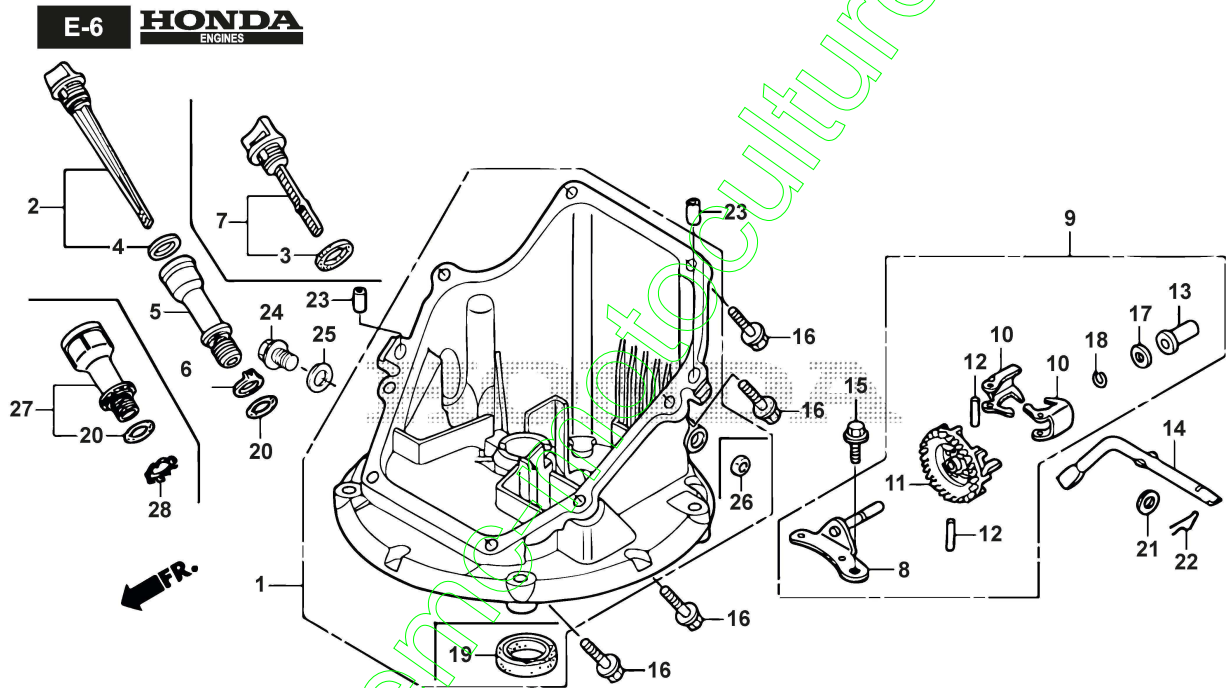

www.emc-motoculture.com

Oil Pan

Réf. N°	Q.té :	Code article	Description	Articles	De	Jusqu'à
1	1	118551718/0	Pan Assy., Oil	Honda: 11300-ZM0-405		
2	1	118551918/0	Gauge Assy., Oil Level	Honda: 15650-ZM0-801		
4	1	HONDA_SP	Honda Spare Parts	Honda: 15625-ZE6-000 - PACKING, OIL FILLER CAP		
5	1	118551913/0	Extension, Oil Filler	Honda: 15631-ZM0-000		
6	1	118551914/0	Washer, Extension Lock	Honda: 15639-ZM0-000		
8	1	HONDA_SP	Honda Spare Parts	Honda: 16508-Z8B-003 - SHAFT COMP., GOVERNOR HOLDER		
9	1	118551968/0	Governor Assy.	Honda: 16510-Z8B-000		
10	2	HONDA_SP	Honda Spare Parts	Honda: 16511-ZL8-000 - WEIGHT, GOVERNOR		
11	1	HONDA_SP	Honda Spare Parts	Honda: 16512-ZM0-000 - HOLDER, GOVERNOR WEIGHT		
12	2	HONDA_SP	Honda Spare Parts	Honda: 16513-ZE1-000 - PIN, GOVERNOR WEIGHT		
13	1	HONDA_SP	Honda Spare Parts	Honda: 16531-ZE1-000 - SLIDER, GOVERNOR		
14	1	118551976/0	Shaft, Governor Arm	Honda: 16541-Z8B-000		
15	1	HONDA_SP	Honda Spare Parts	Honda: 90014-952-000 - BOLT, FLANGE, 6X14 (CT200)		
16	8	HONDA_SP	Honda Spare Parts	Honda: 90121-952-000 - BOLT, FLANGE, 6X25 (CT200)		
17	1	HONDA_SP	Honda Spare Parts	Honda: 90451-ZE1-000 - WASHER, THRUST, 6MM		
18	1	118552244/0	Clip, Governor Holder	Honda: 90602-ZE1-000		
19	1	118552255/0	Oil Seal, 28X41.25X6	Honda: 91202-ZL8-003		
20	1	118552266/0	O-Ring, 14.8X2.4 (Arai)	Honda: 91303-KF0-003		
21	1	118552273/0	Washer, Plain, 6Mm	Honda: 94101-06800		
22	1	HONDA_SP	Honda Spare Parts	Honda: 94251-08000 - PIN, LOCK, 8MM		
23	2	HONDA_SP	Honda Spare Parts	Honda: 90701-Z8B-000 - DOWEL PIN, 8X20		