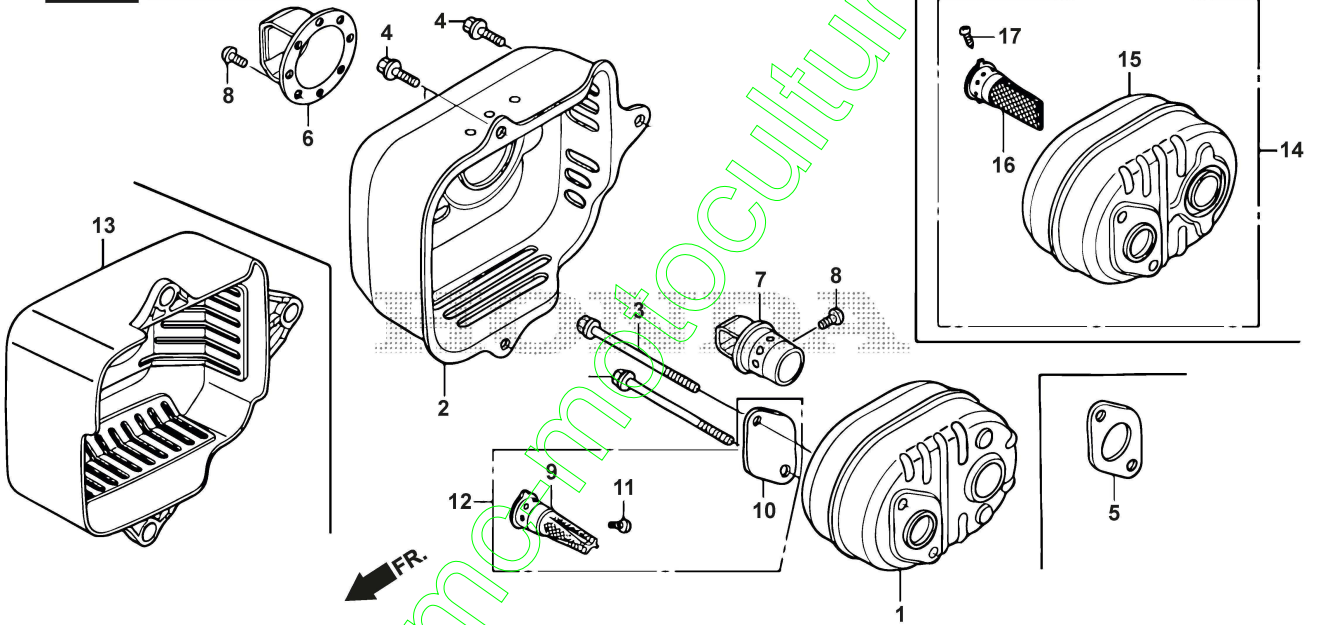

E-16 **HONDA**
ENGINES

Muffler

Réf. N°	Q.té :	Code article	Description	Articles	De	Jusqu'à
1	1	118552074/0	Muffler Comp.	Honda: 18310-Z0Y-010		
2	1	118552082/0	Protector, Muffler	Honda: 18321-Z0L-810		
3	2	118552219/0	Bolt, Flange, 6X79 (Ct200)	Honda: 90004-ZL8-000		
4	3	HONDA_SP	Honda Spare Parts	Honda: 90013-883-000 - BOLT, FLANGE, 6X12 (CT200)		
5	-1	118552087/0	Gasket, Muffler	Honda: 18381-ZL8-305		
9	-1	HONDA_SP	Honda Spare Parts	Honda: 18350-ZL8-000 - ARRESTER COMP., SPARK		
10	-1	HONDA_SP	Honda Spare Parts	Honda: 18356-ZL8-000 - PLATE, ARRESTER NUMBER		
12	-1	HONDA_SP	Honda Spare Parts	Honda: 06180-Z0J-000 - ARRESTER KIT, SPARK		
14	-1	HONDA_SP	Honda Spare Parts	Honda: 18300-Z8A-000 - MUFFLER ASSY. (ARRESTER)		
15	-1	HONDA_SP	Honda Spare Parts	Honda: 18310-Z8A-000 - MUFFLER COMP.		
16	-1	HONDA_SP	Honda Spare Parts	Honda: 18350-Z0Y-000 - ARRESTER COMP., SPARK		
17	-1	HONDA_SP	Honda Spare Parts	Honda: 90055-ZE1-000 - SCREW, TAPPING, 4X6		

www.emc-motoculture.com