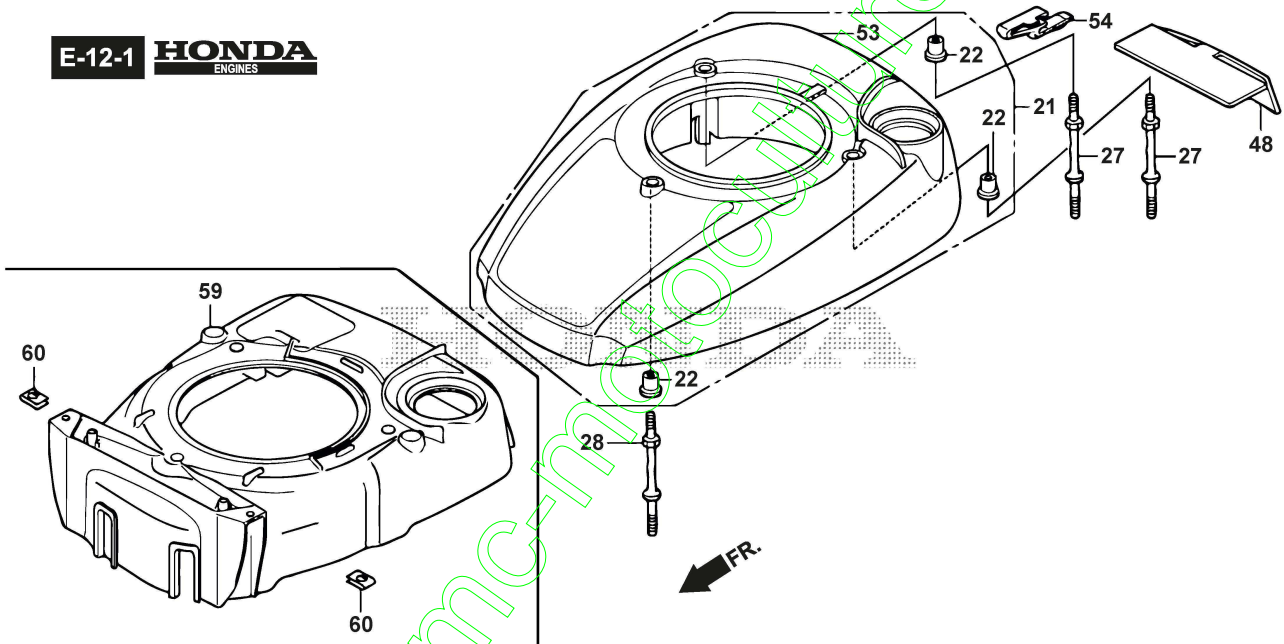

E-12-1 **HONDA**
ENGINES

Fan Cover

Réf. N°	Q.té :	Code article	Description	Articles	De	Jusqu'à
6	1	118552021/0	Cock Assy., Fuel	Honda: 16950-Z0Y-003		
7	1	118552022/0	Strainer, Fuel	Honda: 16952-Z8B-000		
8	1	HONDA_SP	Honda Spare Parts	Honda: 16961-Z0L-900 - STAY, FUEL COCK		
9	1	118552049/0	Tank, Fuel	Honda: 17511-Z8B-801		
10	1	118552051/0	Seal, Fuel Filler Neck	Honda: 17514-Z0L-000		
12	1	118552055/0	Rubber A, Tank Mounting	Honda: 17532-Z8B-800		
13	1	118552058/0	Rubber B, Tank Mounting	Honda: 17533-Z8B-800		
14	1	118552060/0	Nut, Tank Mounting	Honda: 17534-Z0L-000		
16	1	118552065/0	Gauge, Fuel Level	Honda: 17636-Z0L-010		
24	1	HONDA_SP	Honda Spare Parts	Honda: 90013-883-000 - BOLT, FLANGE, 6X12 (CT200)		
25	1	HONDA_SP	Honda Spare Parts	Honda: 90015-883-000 - BOLT, FLANGE, 6X28 (CT200)		
27	2	118552226/0	Bolt, Stud (Fan Cover)	Honda: 90043-Z8D-010		
28	1	118552226/0	Bolt, Stud (Fan Cover)	Honda: 90043-Z8D-010		
33	1	HONDA_SP	Honda Spare Parts	Honda: 93913-25220 - SCREW, TAPPING, 5X12 (PO)		
35	1	HONDA_SP	Honda Spare Parts	Honda: 91424-Z8B-901 - TUBE, FUEL, 4.5X110		
36	1	HONDA_SP	Honda Spare Parts	Honda: 91427-Z8B-901 - TUBE, FUEL, 7.3X160		
37	2	HONDA_SP	Honda Spare Parts	Honda: 95002-50000 - CLIP, TUBE (C9)		
39	2	HONDA_SP	Honda Spare Parts	Honda: 95002-02130 - CLIP, TUBE (B12.5)		
53	1	HONDA_SP	Honda Spare Parts	Honda: 19611-Z8B-900ZB - COVER, FAN *NH1*		
54	1	118552052/0	Clip, Tank Mounting *Nh1*	Honda: 17516-Z8B-900ZD		
54	1	HONDA_SP	Honda Spare Parts	Honda: 17516-Z8B-900ZE - CLIP, TANK MOUNTING *T89*		
55	2	HONDA_SP	Honda Spare Parts	Honda: 90014-952-000 - BOLT, FLANGE, 6X14 (CT200)		
56	1	118552064/0	Cap Assy., Fuel Tank	Honda: 17620-ZL8-023		
57	1	HONDA_SP	Honda Spare Parts	Honda: 17622-888-010 - SPONGE, FUEL CAP BREATHER		
58	1	HONDA_SP	Honda Spare Parts	Honda: 17624-ZE7-000 - PACKING, FUEL CAP		
59	1	118552109/0	Cover, Fan *Nh1*	Honda: 19611-Z8B-V40ZC		
60	2	HONDA_SP	Honda Spare Parts	Honda: 66871-611-000 - NUT, CENTER PANEL		

www.eric-motocycle.com