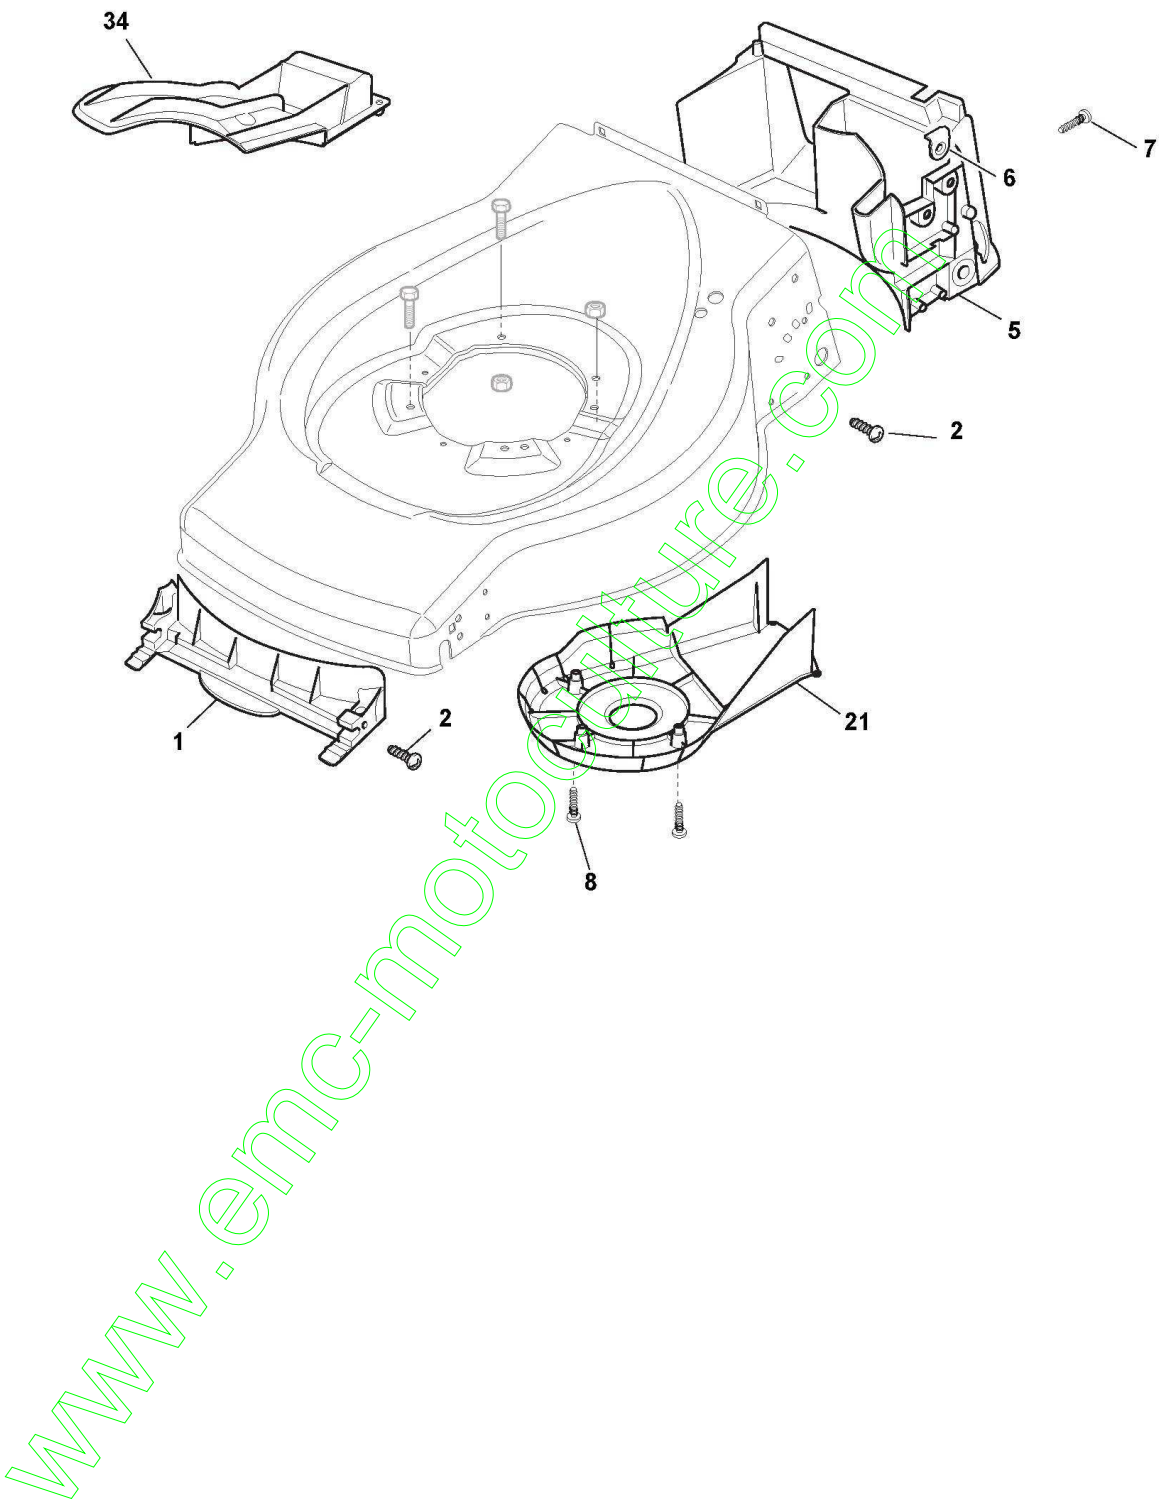

Ens. Convoyeur Avant

Réf. N°	Q.té :	Code article	Description	Articles	De	Jusqu'à
1	1	322108271/0	Ens. Convoyeur Avant			
2	6	112728686/0	Vis			
5	1	322108272/2	Ens. Convoyeur Arriere			
6	4	322545189/0	Plaquette			
7	2	112728686/0	Vis			
8	2	112728530/0	Vis			To
8	2	112728531/0	Vis		From 01-Septem ber-2015	
21	1	322060222/0	Protection Courroie			
34	1	322140233/0	Deflecteur			

www.emc-motoculture.com