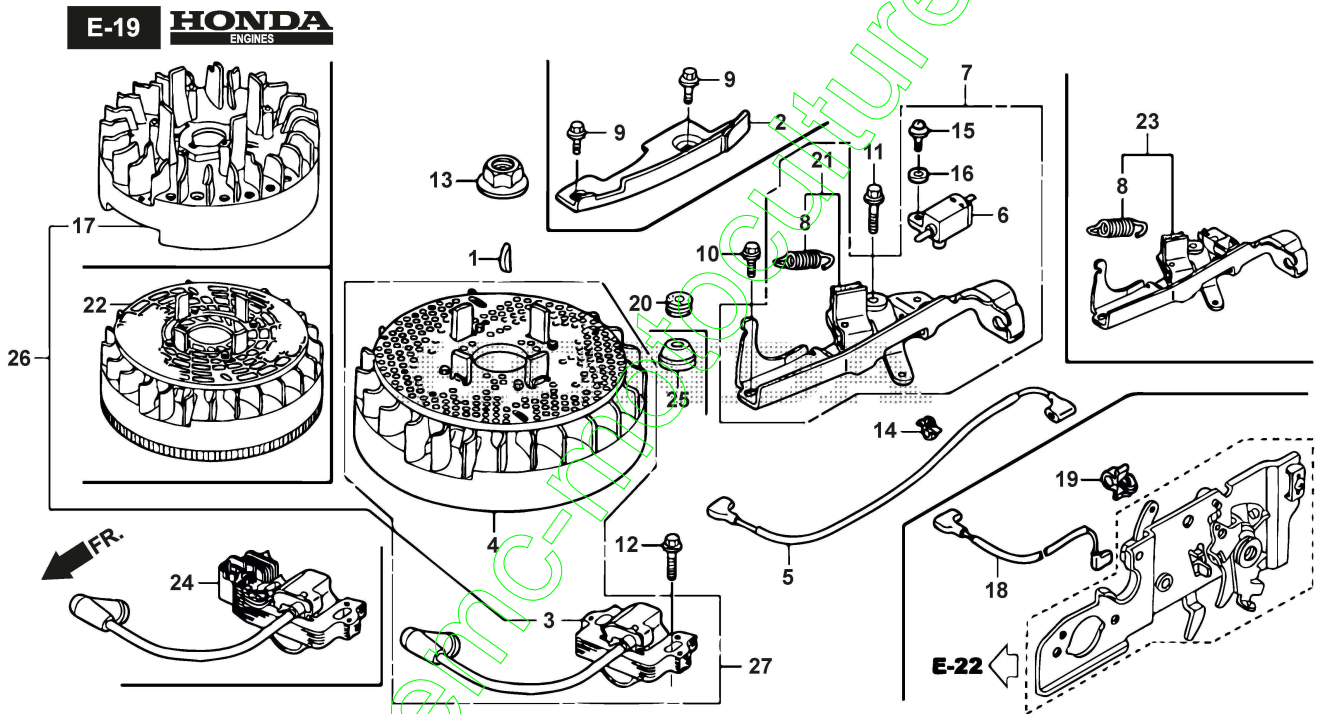

Flywheel - GCV160A0 S4 LE SD

Réf. N°	Q.té :	Code article	Description	Articles	De	Jusqu'à
1	1	118551807/0	Key, Special Woodruff, 25X18	Honda: 13331-Z8B-900		
3	1	118551699/0	Coil Assy., Ignition (Tec) (Use For F/W	Honda: 30500-ZL8-014		
4	1	118552168/0	Flywheel Assy. (Tec) (Use For Ign. Coil	Honda: 31105-ZM0-000		
5	1	HONDA_SP	Honda Spare Parts	Honda: 32195-Z0L-000 - CORD, STOP SWITCH		
6	1	118552202/0	Switch Assy., Engine Stop (N.C)	Honda: 35120-ZM0-003		
7	1	118552208/0	Brake Assy.	Honda: 75100-Z0L-901		
8	1	118552214/0	Spring, Brake Lever	Honda: 75113-ZM0-000		
10	1	HONDA_SP	Honda Spare Parts	Honda: 90014-952-000 - BOLT, FLANGE, 6X14 (CT200)		
11	1	HONDA_SP	Honda Spare Parts	Honda: 90018-ZE1-000 - BOLT, FLANGE, 6X23 (CT200)		
12	1	HONDA_SP	Honda Spare Parts	Honda: 90018-ZE1-000 - BOLT, FLANGE, 6X23 (CT200)		
13	1	HONDA_SP	Honda Spare Parts	Honda: 90201-Z0T-800 - NUT, SPECIAL, 14MM		
14	1	HONDA_SP	Honda Spare Parts	Honda: 90681-959-003 - CLIP A, CABLE (NIFCO) (3.8MM BLACK)		
15	1	HONDA_SP	Honda Spare Parts	Honda: 93892-0401200 - SCREW-WASHER, 4X12		
16	1	HONDA_SP	Honda Spare Parts	Honda: 94103-04000 - WASHER, PLAIN, 4MM		
21	1	HONDA_SP	Honda Spare Parts	Honda: 75110-Z0L-901 - BRAKE SUB ASSY.		

www.emc-motocycle.com