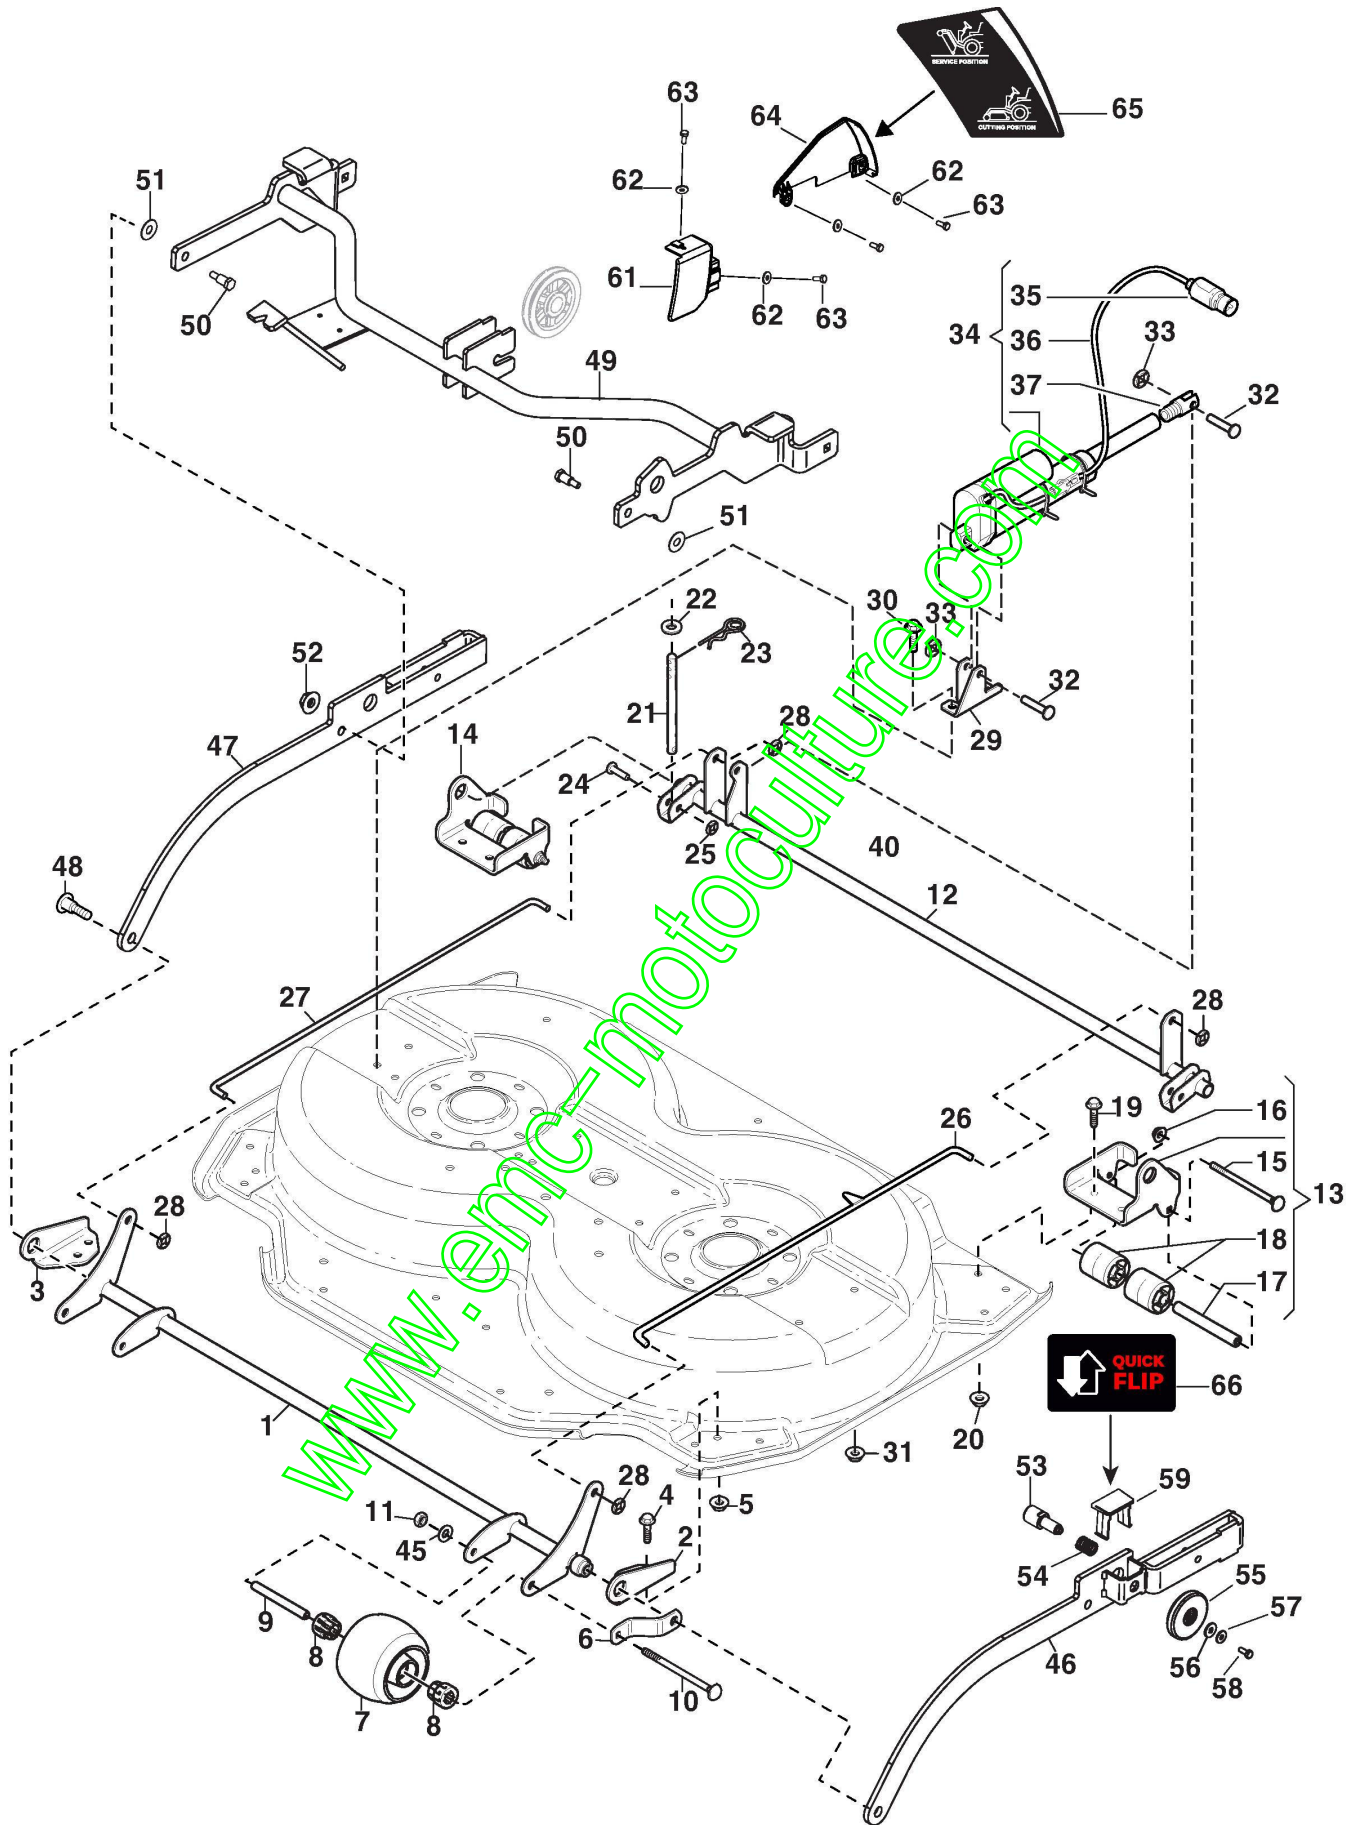

STIGA

Park 95 Combi EL QF (for Park 220) (2016)

2D5809521/S16

Spare parts list
Reservdelar
Repuestos
Ersatzteile
Pièces détachées
Reserve onderdelen
Catalogo ricambi

- Use ST. S.p.A. Genuine Spare Parts specified in the parts list for repair and/or replacement.
- The contents described in the parts list may change due to improvement.
- The drawings of the spare parts are only indicative And might Not represent the part in question exactly.
- The indications "right" - "left" - "front" - "rear" refer to the position of the operator when using the machine.
- When placing orders of parts for repair And/Or replacement, make sure that the illustrated parts list is the one applying to the machine's year of manufacture, as shown on the identification plate attached to the machine.

Commandes

Réf. N°	Q.té :	Code article	Description	Articles	De	Jusqu'à
56	1	112523040/0	Rondelle			
57	1	112582101/0	Grower			
58	1	112727802/0	Vis			
59	1	337394202/0	Bouchon			
61	1	337060026/0	Carter Protection Courroie			
62	4	112523040/0	Rondelle			
63	4	9893-0616-16	Vis			
64	1	337060025/0	Carter Protection Courroie			
65	1	114369577/0	Etiquette			
66	1	114369309/0	Etiquette Quick Flip			