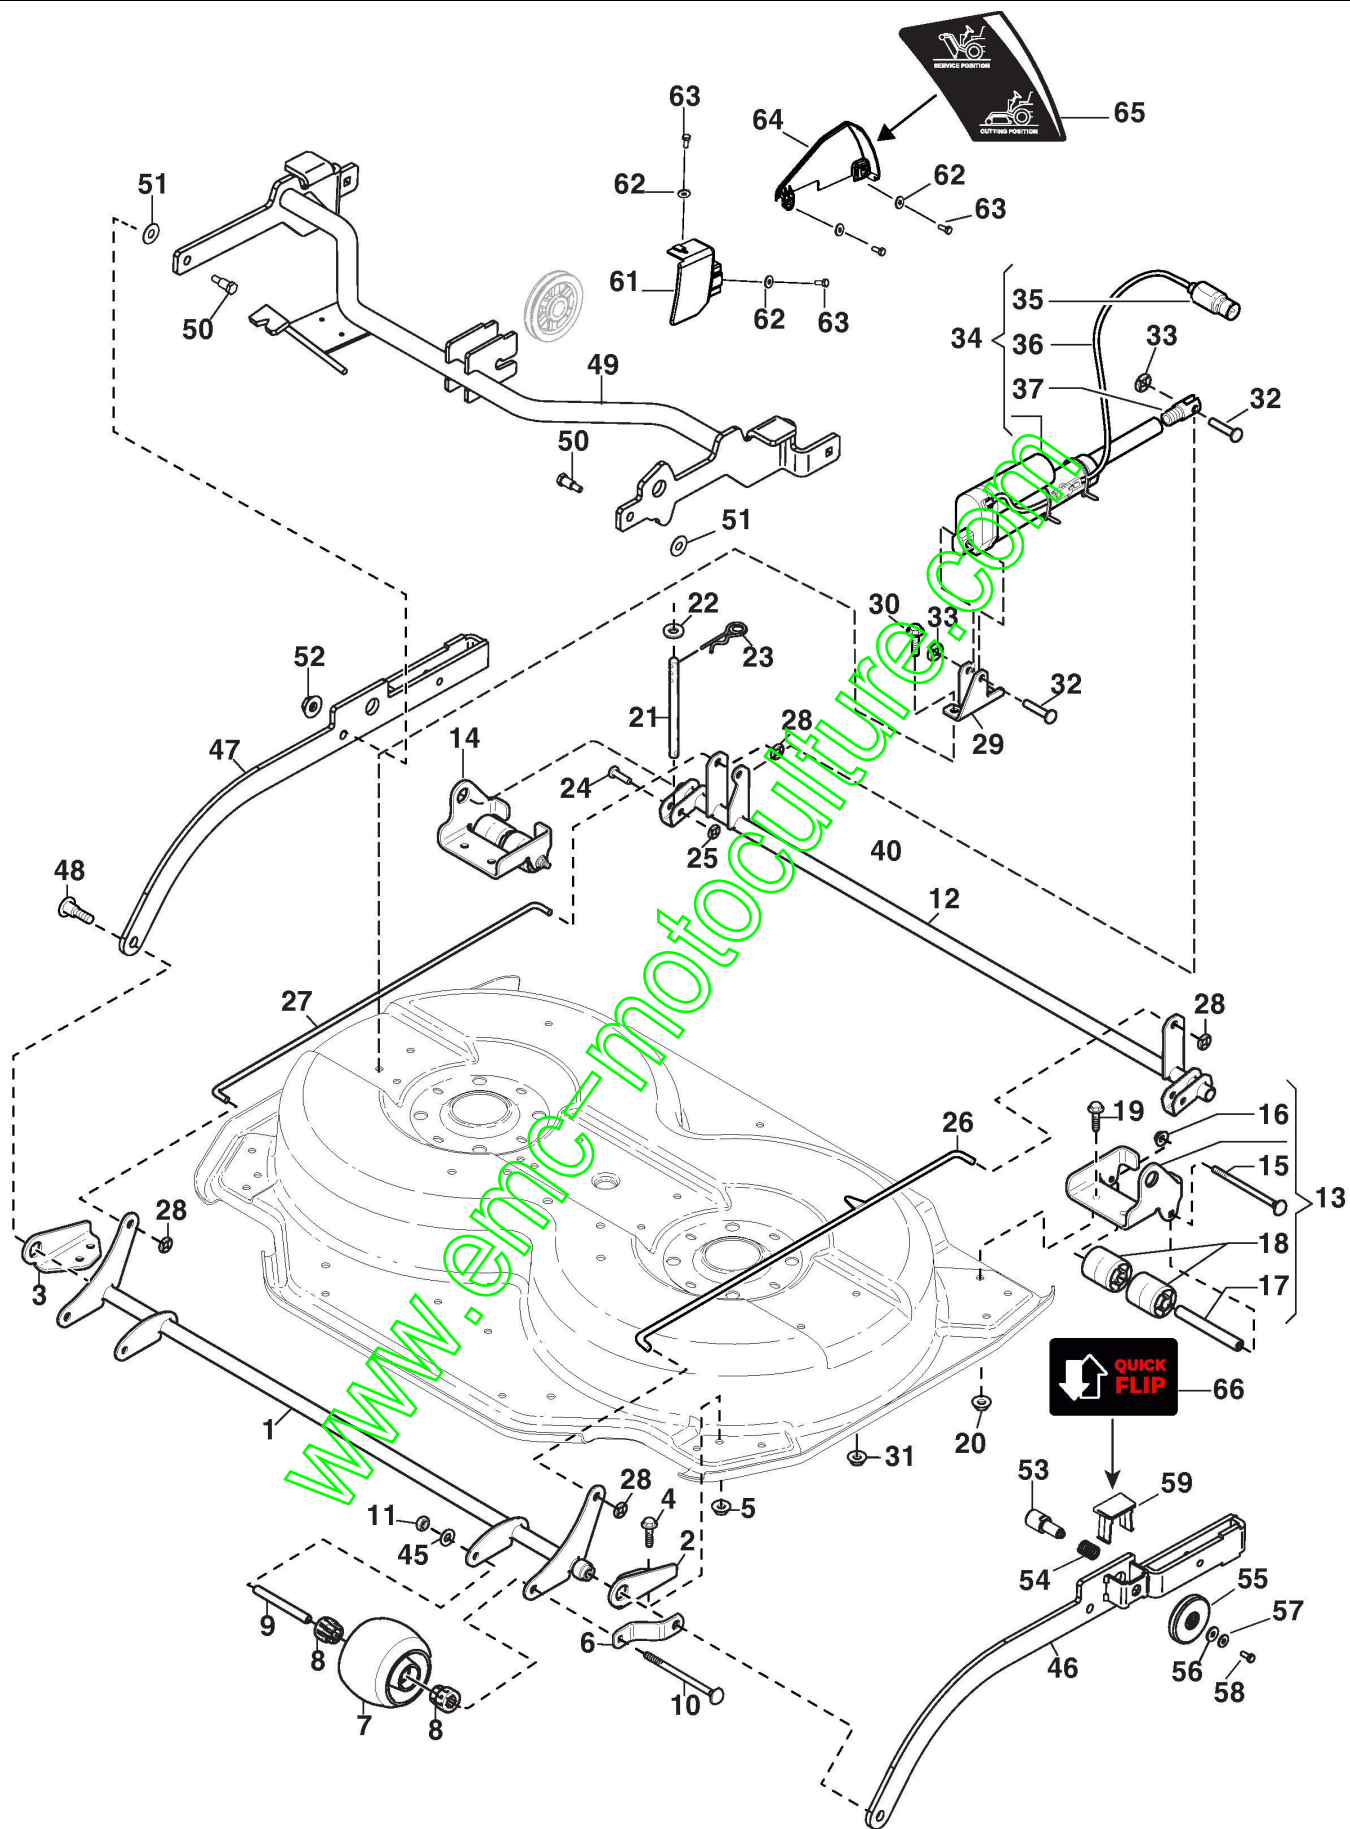

Commandes

Réf. N°	Q.té :	Code article	Description	Articles	De	Jusqu'à
1	1	1134-6275-01	Axe Avant			
2	1	1134-6214-01	Bracket Front-Lh (Yellow)			
3	1	1134-6214-02	Bracket Front-Rh (Yellow)			
4	4	112800815/0	Vis			
5	4	112154220/0	Ecrou			
6	2	387318275/0	Guide-Grey			
7	2	1134-4284-01	Roue			
8	4	1134-4319-01	Coussinet			
9	2	1134-4318-01	Axe Roues			
10	2	9897-0813-02	Vis			
11	2	112155000/0	Ecrou			
12	1	1134-6197-01	Rear Axle-Yellow			
13	1	1134-6282-01	Roller-Rh W.Bracket	Inkl. pos 15 - 18		
14	1	1134-6282-02	Roller-Rh W.Bracket	Inkl. pos 15 - 18		
15	1	9897-0813-02	Vis			
16	1	112154220/0	Ecrou			
17	1	1134-4318-01	Axe Roues			
18	1	1134-9126-01	Support	Sats 2 st/kit of 2		
19	4	112800815/0	Vis			
20	4	112154220/0	Ecrou			
21	2	137510321/0	Pivot			
22	2	9699-0104-02	Rondelle			
23	2	9598-2001-02	Goupille			
24	2	9646-0098-22	Rivet			
25	2	112604899/0	Fixateur A Couronne			
26	1	387000311/0	Tige Gauche			
27	1	137033107/0	Tige Drotie			
28	4	112604903/0	Rondelle			
29	1	1134-6192-01	Etrier			
30	2	112800815/0	Vis			
31	2	112154220/0	Ecrou			
32	2	9646-0098-22	Rivet			
33	2	112604899/0	Fixateur A Couronne			
34	1	1134-6417-01	Electric Lifter	Inkl. pos 35 - 37		
35	1	1134-6182-01	Male Terminal			
36	1	1134-6418-02	Cable			
37	1	1134-6373-01	Tige			
45	2	9699-0028-02	Rondelle			
46	1	387785237/0	Tondeuse Arm, Gauche			
47	1	387785235/0	Tondeuse Arm, Droite			
48	2	1134-6279-01	Boulon			
49	1	387800021/1	Rear Axle-Yellow			
50	2	137510305/0	Pivot			
51	2	322672151/0	Rondelle Antifriction			
52	2	112154210/0	Ecrou	Inkl. pos 31 - 35		
53	1	137510306/0	Pivot			
54	1	137430104/0	Ressort	7 links		
55	1	137394203/0	Poignée	12 links