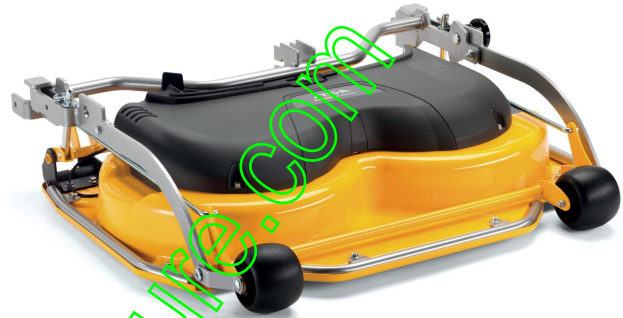

STIGA

Park 95 Combi EL QF (for Park 220) (2016)

2D5809521/S16

Spare parts list
Reservdelar
Repuestos
Ersatzteile
Pièces détachées
Reserve onderdelen
Catalogo ricambi

- Use ST. S.p.A. Genuine Spare Parts specified in the parts list for repair and/or replacement.
- The contents described in the parts list may change due to improvement.
- The drawings of the spare parts are only indicative And might Not represent the part in question exactly.
- The indications "right" - "left" - "front" - "rear" refer to the position of the operator when using the machine.
- When placing orders of parts for repair And/Or replacement, make sure that the illustrated parts list is the one applying to the machine's year of manufacture, as shown on the identification plate attached to the machine.