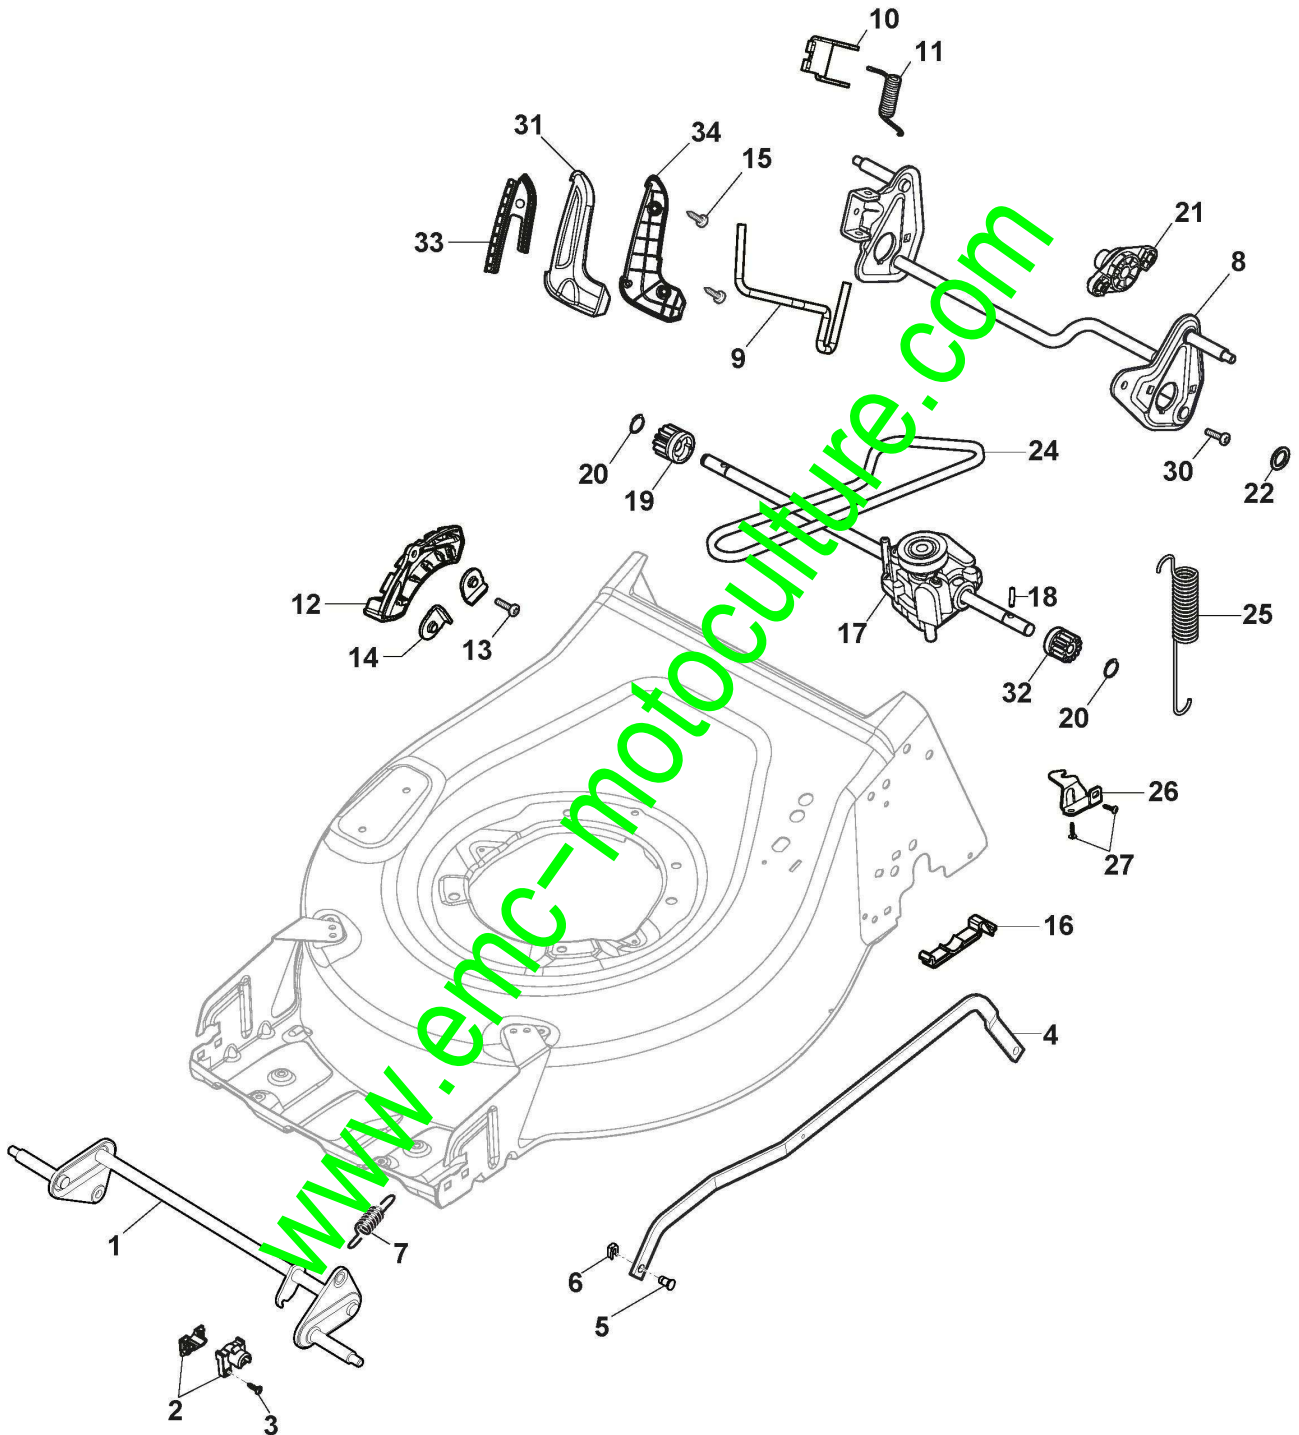

## COMBI 748 SE (2022)

2L0486548/ST2

**Spare parts list**  
**Reservdelar**  
**Repuestos**  
**Ersatzteile**  
**Pièces détachées**  
**Reserve onderdelen**  
**Catalogo ricambi**

- Use ST. S.p.A. Genuine Spare Parts specified in the parts list for repair and/or replacement.
- The contents described in the parts list may change due to improvement.
- The drawings of the spare parts are only indicative And might Not represent the part in question exactly.
- The indications "right" - "left" - "front" - "rear" refer to the position of the operator when using the machine.
- When placing orders of parts for repair And/Or replacement, make sure that the illustrated parts list Is the one applying to the machine's year of manufacture, as shown on the identification plate attached to the machine.

# Reglage Hauteur Decoupe

Réf. N°	Q.té :	Code article	Description	Articles	De	Jusqu'à
1	1	381302935/1	Axe Roues Avant			
2	2	322785305/1	Support			
3	4	112728697/0	Vis			
4	1	322869737/1	Tige Commande Reglage Hauteur			
5	2	122519823/0	Pivot			
6	2	112000930/0	Anneau Benzing			
7	1	122450494/0	Ressort			
8	1	381302849/1	Axe Roues Arriere			
9	1	322321555/3	Levier, Reglage Hauteur			
10	1	322557181/0	Plaque			
11	1	122446198/1	Ressort			
12	1	322735608/0	Secteur Reglage Hauteur			
13	2	112727802/0	Vis			
14	2	322545232/2	Plaquette			
15	2	112728696/0	Vis			
16	2	322785500/0	Support			
17	1	181003114/0	Groupe Traction	Cone Clutch		
18	2	122753000/0	Goupille			
19	1	122570133/0	Pignon Droit			
20	4	112608600/0	Seeger			
21	2	322042067/0	Douille			
22	2	112521371/0	Rondelle			
24	1	1111-9123-01	Courroie	Stitch Packed into 135063800/0		
24	1	135063800/0	Courroie Trapézoïdale			
25	1	122430254/0	Ressort			
26	1	322778473/1	Etrier			
27	2	112728699/0	Vis			
30	4	112728697/0	Vis			
31	1	322394550/0	Poignée Superieure	Black		
32	1	122570134/0	Pignon Gauche			
33	1	322394551/0	Poignée			
34	1	322394559/0	Poignée	Black		