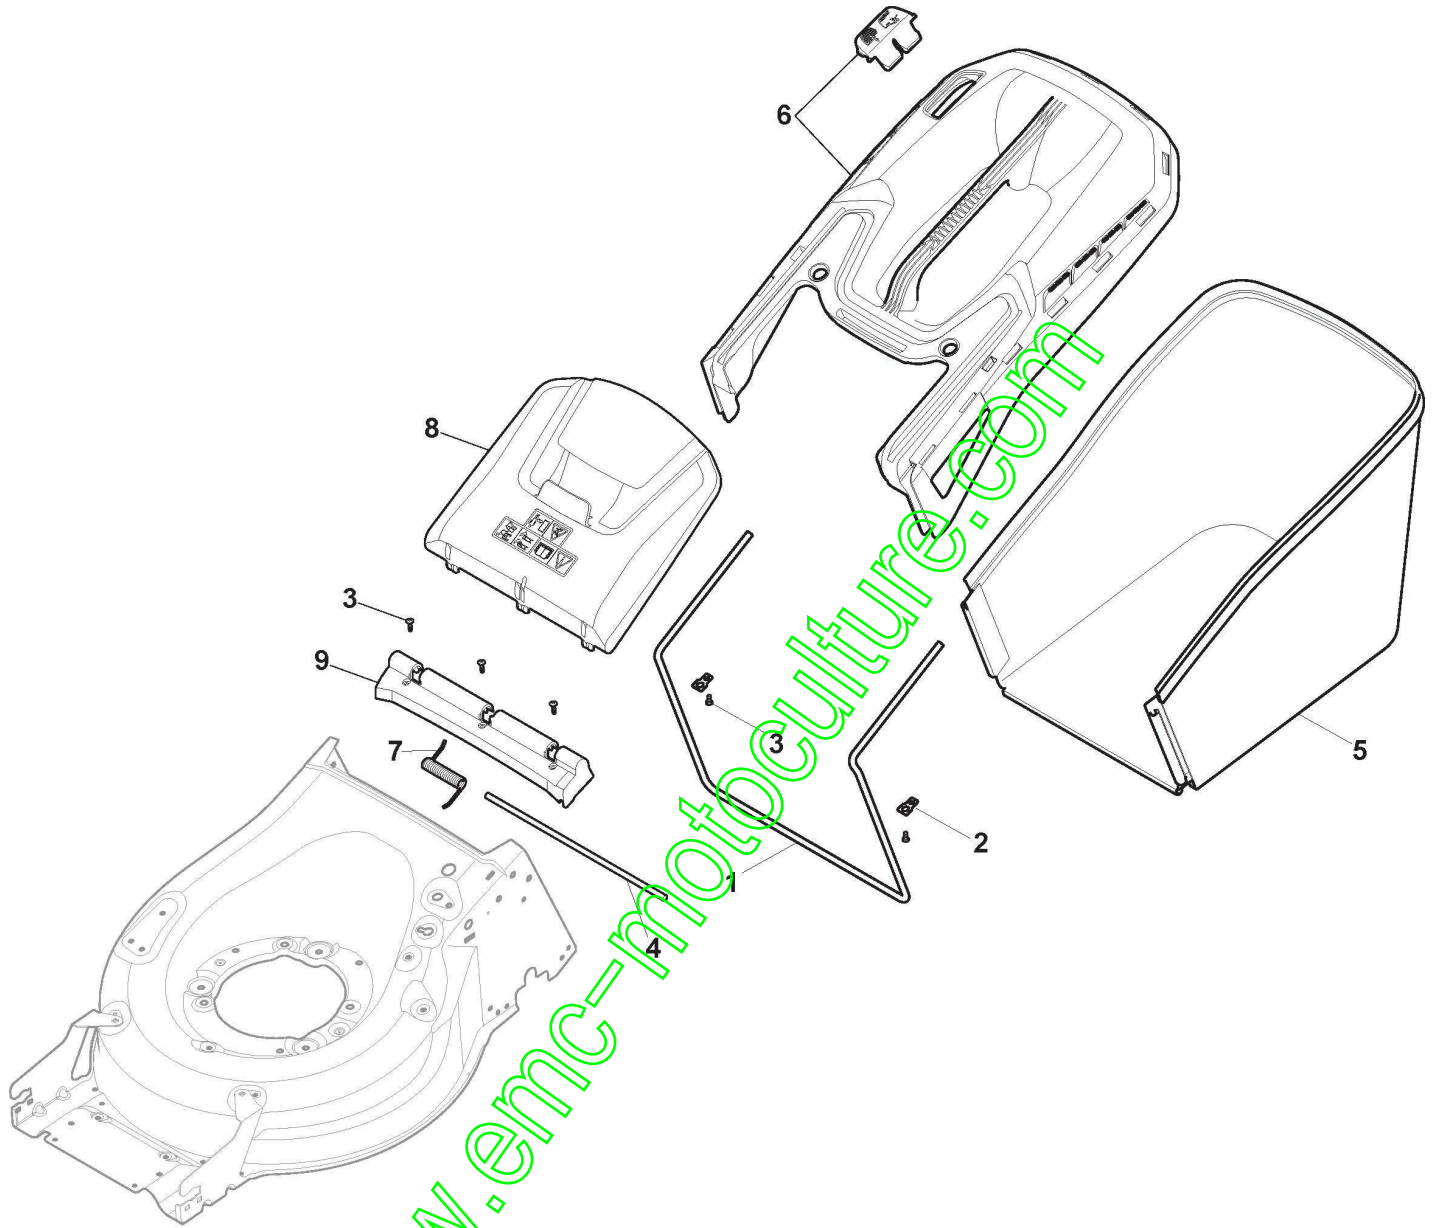

Sac De Ramassage D'Herbe

Réf. N°	Q.té :	Code article	Description	Articles	De	Jusqu'à
1	1	181006411/0	Châssis Bac			
2	2	322557177/0	Plaquette			
3	5	112728697/0	Vis			
4	1	122517884/0	Pivot			
5	1	181102383/0	Sac, Toile	Black with Stiga Logo		
6	1	381486052/0	Sac, Partie Superieure Gris	ST Grey with Red Indicator		
7	1	122450479/0	Ressort			
8	1	322600339/0	Pare-Pierres, Jaune			
9	1	322109584/0	Support Pare-Pierres, Jaune			

www.emc-motoculture.com