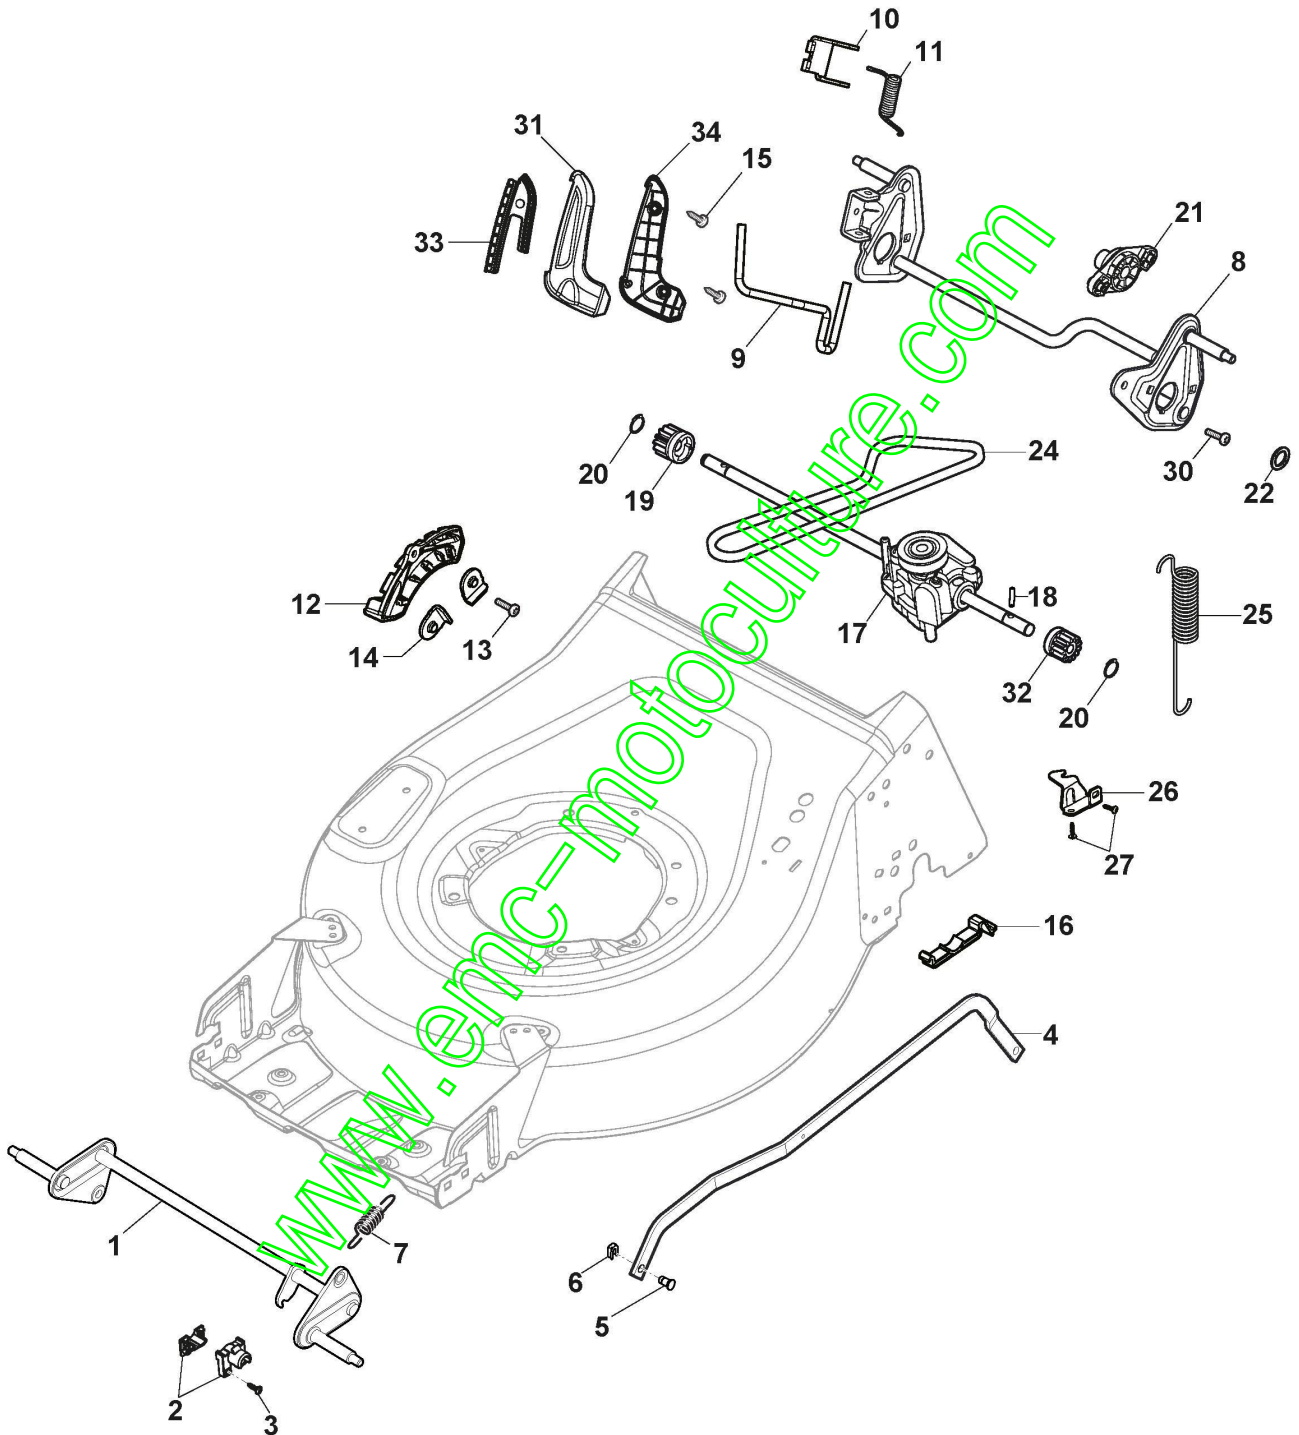

Reglage Hauter Decoupe

Réf. N°	Q.té :	Code article	Description	Articles	De	Jusqu'à
1	1	381302947/0	Axe Roues Avant			
2	2	322785305/1	Support			
3	4	112728697/0	Vis			
5	2	122519823/0	Pivot			
6	2	112000930/0	Anneau Benzing		From 04-January- 2021	To
6	2	112436051/0	Plaquette			
7	1	122450494/0	Ressort			
8	1	381302849/0	Axe Roues Arriere			To S/N
8	1	381302849/1	Axe Roues Arriere		From S/N	
9	1	322321555/2	Levier, Reglage Hauteur		20BA2WBH 051136	To S/N
9	1	322321555/3	Levier, Reglage Hauteur		From S/N	
10	1	322557181/0	Plaque		19DA2WB H009066	
11	1	122446198/1	Ressort			
12	1	322735608/0	Secteur Reglage Hauteur			
13	2	112727802/0	Vis			
14	2	322545232/0	Plaquette			To S/N
14	2	322545232/1	Plaquette		From S/N	To S/N
14	2	322545232/2	Plaquette		19BA2WBH 5108 S/N 044678...	20DA2WB H028504
15	2	112728696/0	Vis			
16	2	322785500/0	Support			
17	1	181003114/0	Groupe Traction	Cone Clutch		
18	2	122753000/0	Goupille			
19	1	122570133/0	Pignon Droit			
20	4	112608600/0	Seeger			
21	2	322042067/0	Douille			
22	2	112521371/0	Rondelle			
24	1	1111-9296-01	Courroie	Stiga Packed into 135064196/0		
24	1	135064196/0	Courroie			
25	1	122430254/0	Ressort			
26	1	322778473/1	Etrier			
27	2	112728699/0	Vis			
30	4	112728697/0	Vis			
31	1	322394550/0	Poignée Superieure	Black		
31	1	322394552/0	Poignée Superieure	Grey NCS S8000-N		
32	1	122570134/0	Pignon Gauche			
33	1	322394551/0	Poignée			
34	1	322394559/0	Poignée	Black	From	
34	1	322394560/0	Poignée	Grey NCS S8000-N	15-Februar y-2021	To 14-Februar y-2021