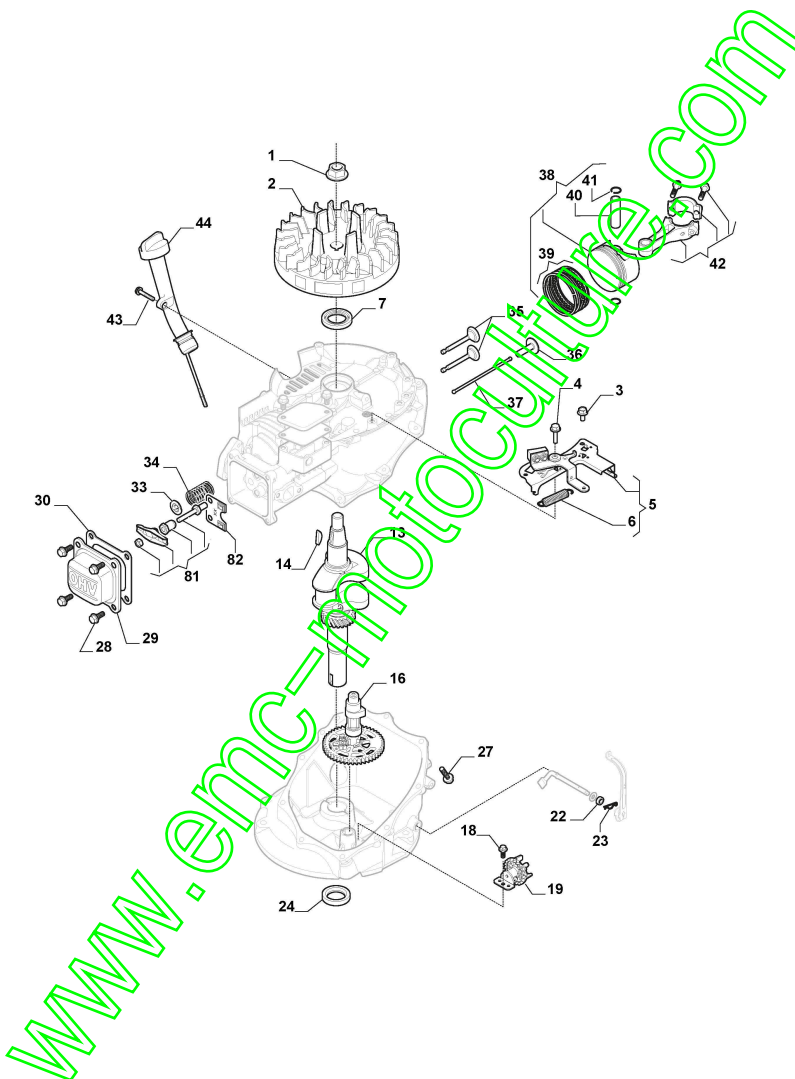

Moteur - Piston, Arbre Moteur

Réf. N°	Q.té :	Code article	Description	Articles	De	Jusqu'à
1	1	118550336/0	Ecrou			
2	1	118550905/0	Ens. Volant			
3	1	118551277/0	Boulon			
4	1	112791500/0	Vis			
5	1	118551486/0	Bremse			
6	1	118551522/0	Ressort			
7	1	118550300/0	Anneau De Tenue			
13	1	118551484/0	Set Motorwelle			
14	1	118550288/0	Clé de volant			
16	1	118551448/0	Arbre À Cames			
18	1	112789000/0	Vis			
19	1	118551460/0	Ens. Régulateur De Vitesse			
22	1	118550935/0	Anneau De Tenue			
23	1	118550856/0	Goupille			
24	1	118550379/0	Anneau De Tenue			
27	10	112791500/0	Vis			
28	4	118551276/0	Boulon			
29	1	118550891/0	Cache-Soupapes			
30	1	118550892/0	Garniture			
31	2	118550893/0	Ens. Culbuteur			
32	1	118550894/0	Plaque			
33	2	118550895/0	Butée			
34	2	118550896/0	Ressort			
35	1	118550910/0	Ens. Soupape Aspiration + Évacuation			
36	2	118551449/0	Ventilheber			
37	2	118551251/0	Tige			
38	1	118551485/0	Set Kolben			
39	1	118551445/0	Ens. Bagues Élastiques			
40	1	118550915/0	Pointeau Piston			
41	2	118550914/0	Circlip Pointeau			
42	1	118551446/0	Ens. Bielle			
43	1	112791500/0	Vis			
44	1	118551444/0	Gesamtansicht Ölstandrohr			

www.emc-motoculture.com