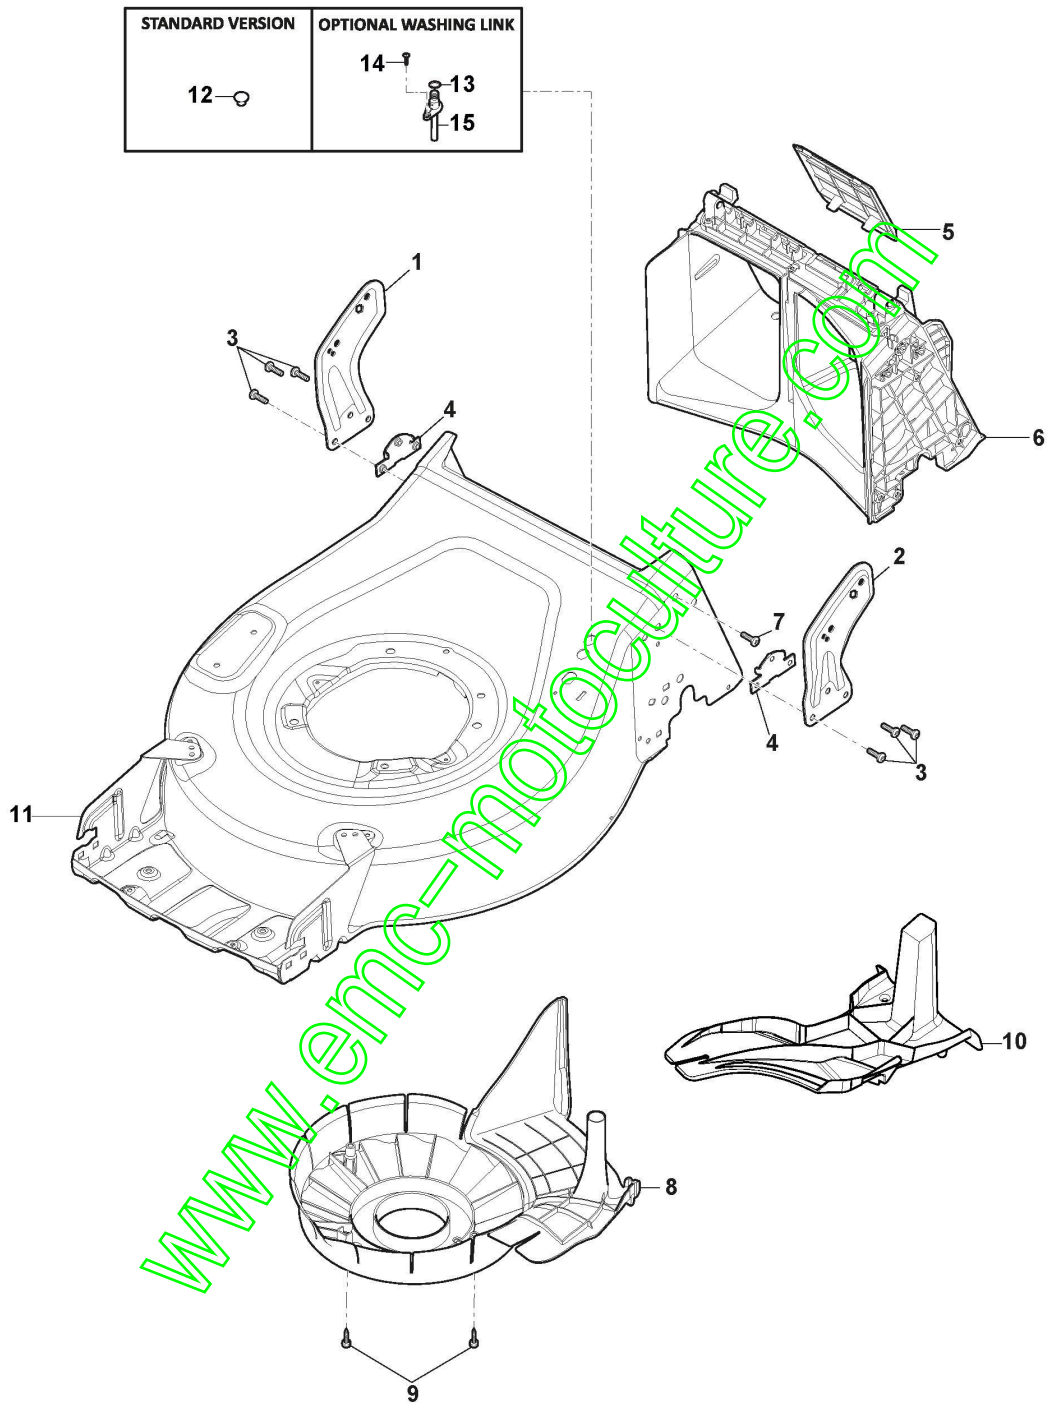

Châssis

Réf. N°	Q.té :	Code article	Description	Articles	De	Jusqu'à
1	1	381005235/2	Etrier Droit	Grey Pearl		
2	1	381005237/2	Etrier Gauche	Grey Pearl		
3	6	112727802/0	Vis			
4	2	322545213/0	Plaquette			
5	1	322600310/0	Rear door	Only for Electric Start Engine with ION battery		
6	1	322108329/0	Ens. Convoyeur Arriere			
7	2	112728697/0	Vis			
8	1	322060250/1	Protection Courroie	As Optional		
9	2	112728531/0	Vis	As Optional		
10	1	322140244/1	Deflecteur	As Optional		
11	1	381005618/0	Châssis Gris	Side Discharge		
12	1	322820077/1	Bouchon			
13	1	119035000/0	Joint Or			
14	1	112728450/0	Vis			
15	1	322034002/0	Attaque Lavage			

www.emc-motoculture.com