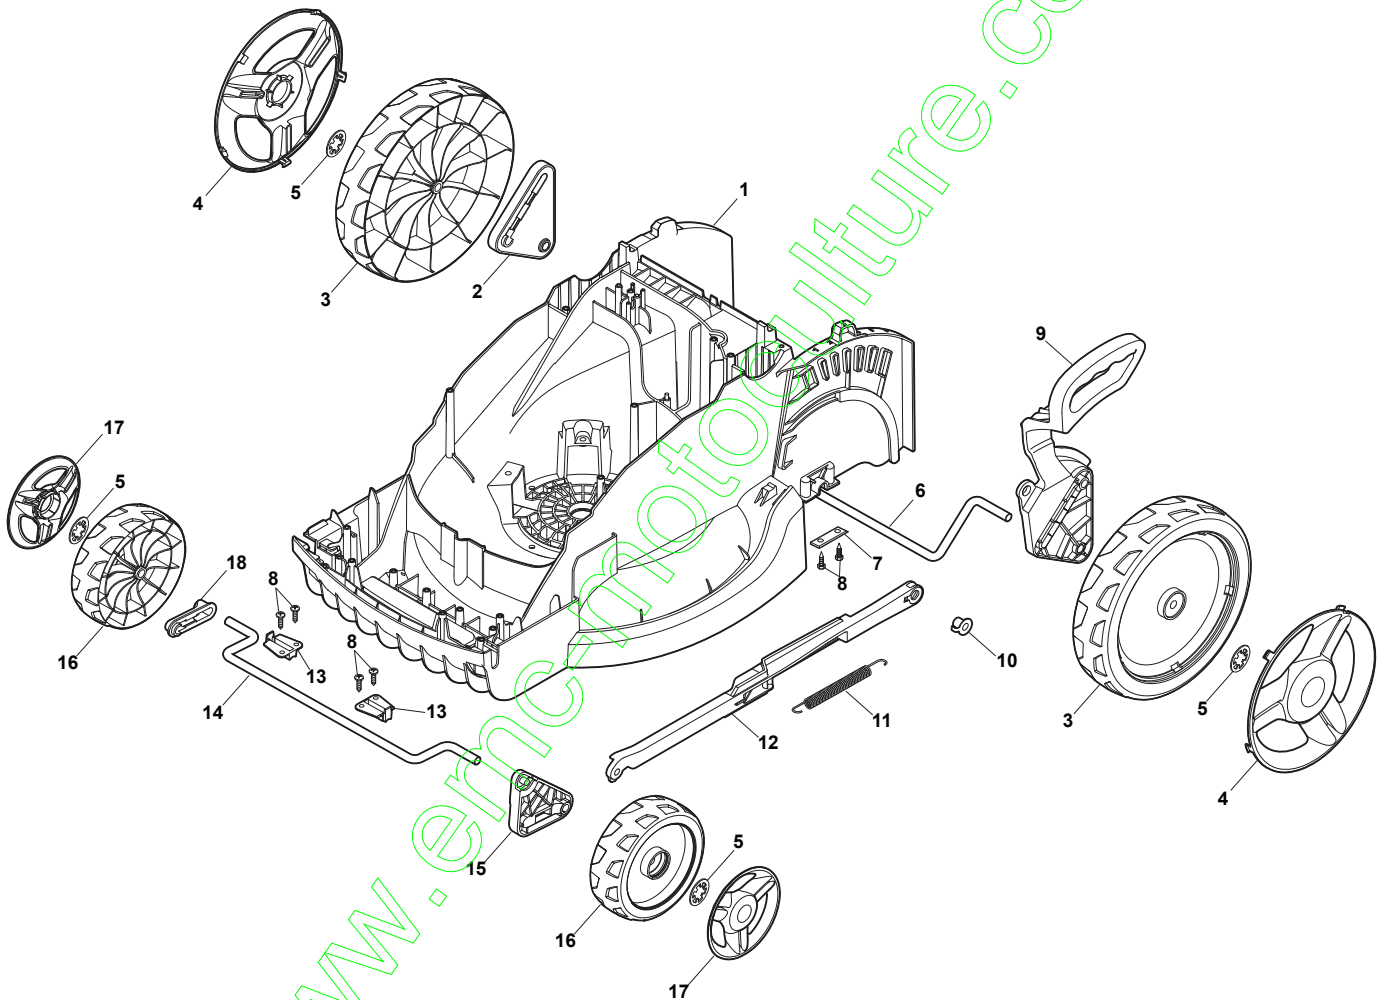

STIGA

Reservdelskatalog Parts Catalogue

COMBI 40 E

294380068/S14 - Season 2016

- Use GLOBAL GARDEN PRODUCT Genuine Spare Parts specified in the parts list for repair and/or replacement.
 - The contents described in the parts list may change due to improvement.
 - The drawings of the spare parts are only indicative and might not represent the part in question exactly.
 - The indications "right" - "left" - "front" - "rear" refer to the position of the operator when using the machine.
- When placing orders of parts for repair and/or replacement, make sure that the illustrated parts list is the one applying to the machine's year of manufacture, as shown on the identification plate attached to the machine.

www.stiga.com

Utgåva Issue 3 - 2016		Kapa och höjdställning		Deck And Height Adjusting	
Pos. Fig.	Antal Q.ty	Art nr Part No	Benämning	Description	Anmärkning Notes
1	1	322066783/0	Chassi gra	Deck STIGA Grey	
2	1	322785450/0	Hjulhallare	Support, Wheel	
3	2	322686105/0	Hjul	Wheel	
4	2	322110684/0	Navkapsel D250 Delta gra 9022	Hub Cap Grey	
5	4	112604903/0	Bricka	Washer	
6	1	122033425/0	Hjulaxel-bakre	Rear Wheel Axle	
7	2	322545142/0	Plat	Plate	
8	8	112728714/0	Skruv	Screw	
9	1	322785414/1	Höjdställningsspak	Lever, Height Adjustment	
10	1	322524354/0	Stift	Pin	
11	1	122446195/0	Fjäder	Spring	
12	1	322869690/0	Höjdstyrningsstag	Rod, Height Adjustment	
13	2	322785415/0	Plat	Plate	
14	1	122033424/0	Hjulaxel-bakre	Rear Wheel Axle	
15	1	322785438/0	Hjulhallare	Support, Wheel	
16	2	322686104/0	Hjul	Wheel	
17	2	322110683/0	Navkapsel D150 Delta gra 9022	Hub Cap Grey	
18	1	322785449/0	Hjulhallare	Support, Wheel	