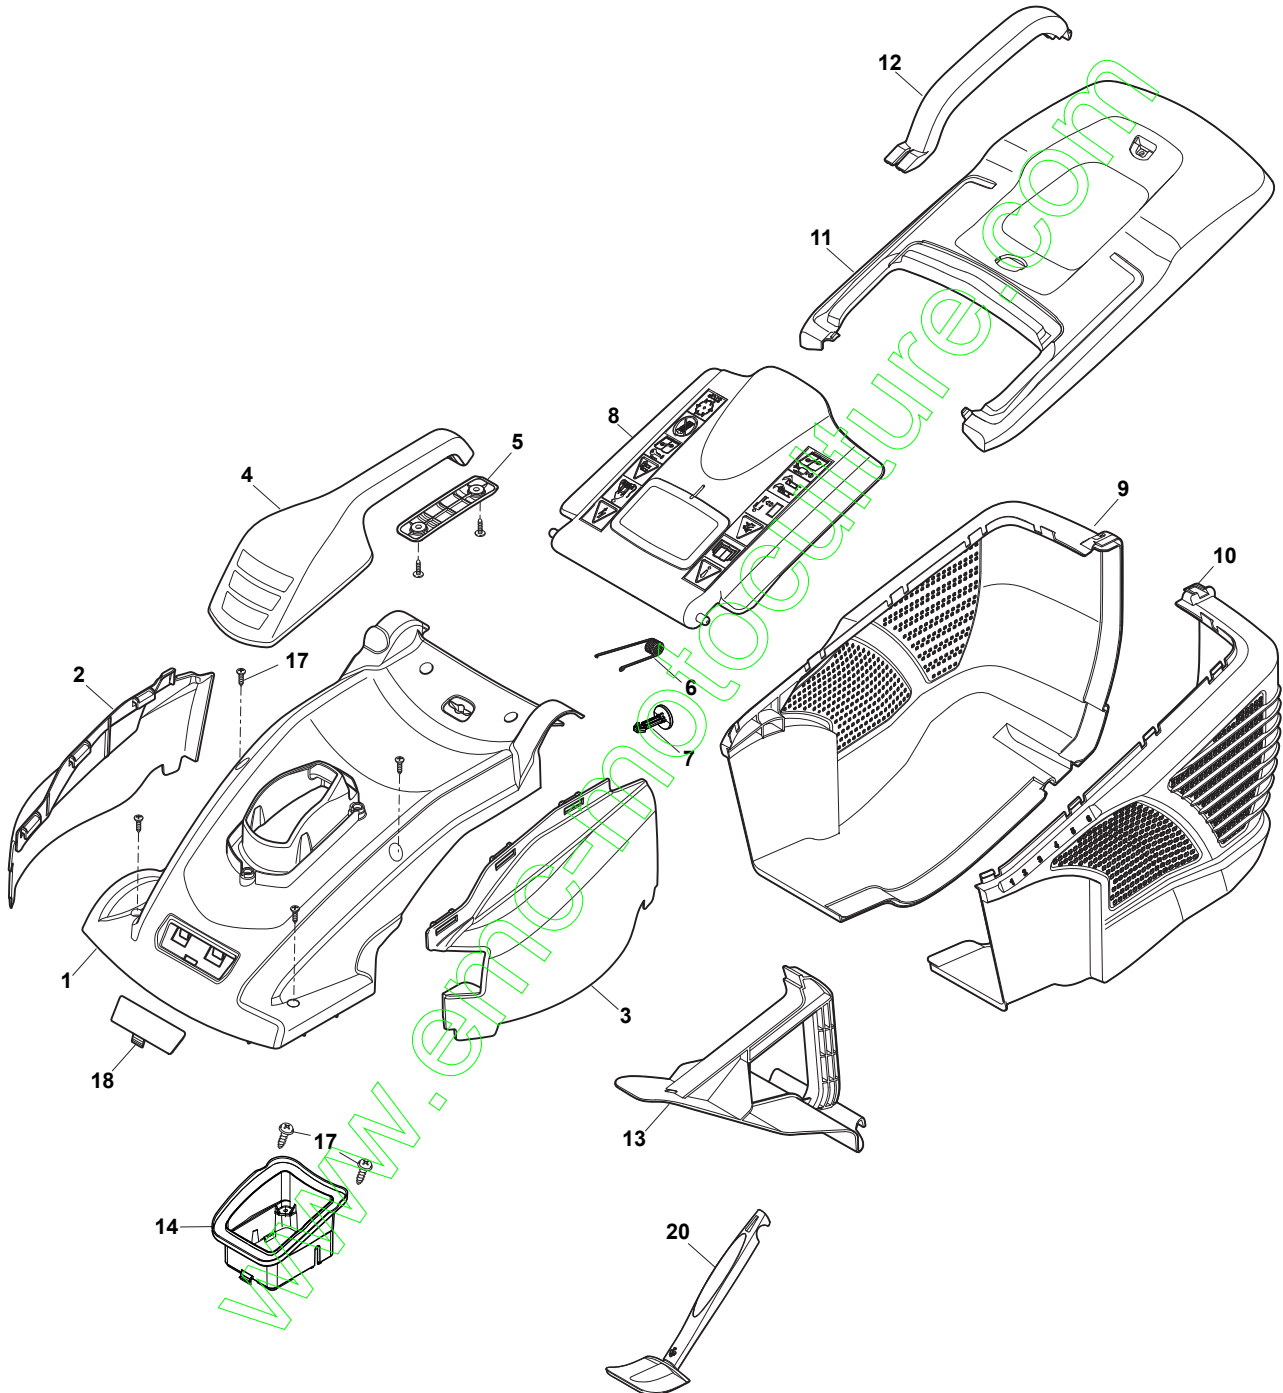

STIGA

Reservdelskatalog Parts Catalogue

COMBI 40 E

294380068/S14 - Season 2016

- Use GLOBAL GARDEN PRODUCT Genuine Spare Parts specified in the parts list for repair and/or replacement.
 - The contents described in the parts list may change due to improvement.
 - The drawings of the spare parts are only indicative and might not represent the part in question exactly.
 - The indications "right" - "left" - "front" - "rear" refer to the position of the operator when using the machine.
- When placing orders of parts for repair and/or replacement, make sure that the illustrated parts list is the one applying to the machine's year of manufacture, as shown on the identification plate attached to the machine.

www.stiga.com

Utgåva Issue 3 - 2016		Kapa och höjdställning		Deck And Height Adjusting	
Pos. Fig.	Antal Q.ty	Art nr Part No	Benämning	Description	Anmärkning Notes
1	1	322066783/0	Chassi gra	Deck STIGA Grey	
2	1	322785450/0	Hjulhallare	Support, Wheel	
3	2	322686105/0	Hjul	Wheel	
4	2	322110684/0	Navkapsel D250 Delta gra 9022	Hub Cap Grey	
5	4	112604903/0	Bricka	Washer	
6	1	122033425/0	Hjulaxel-bakre	Rear Wheel Axle	
7	2	322545142/0	Plat	Plate	
8	8	112728714/0	Skruv	Screw	
9	1	322785414/1	Höjdställningsspak	Lever, Height Adjustment	
10	1	322524354/0	Stift	Pin	
11	1	122446195/0	Fjäder	Spring	
12	1	322869690/0	Höjdstyrningsstag	Rod, Height Adjustment	
13	2	322785415/0	Plat	Plate	
14	1	122033424/0	Hjulaxel-bakre	Rear Wheel Axle	
15	1	322785438/0	Hjulhallare	Support, Wheel	
16	2	322686104/0	Hjul	Wheel	
17	2	322110683/0	Navkapsel D150 Delta gra 9022	Hub Cap Grey	
18	1	322785449/0	Hjulhallare	Support, Wheel	