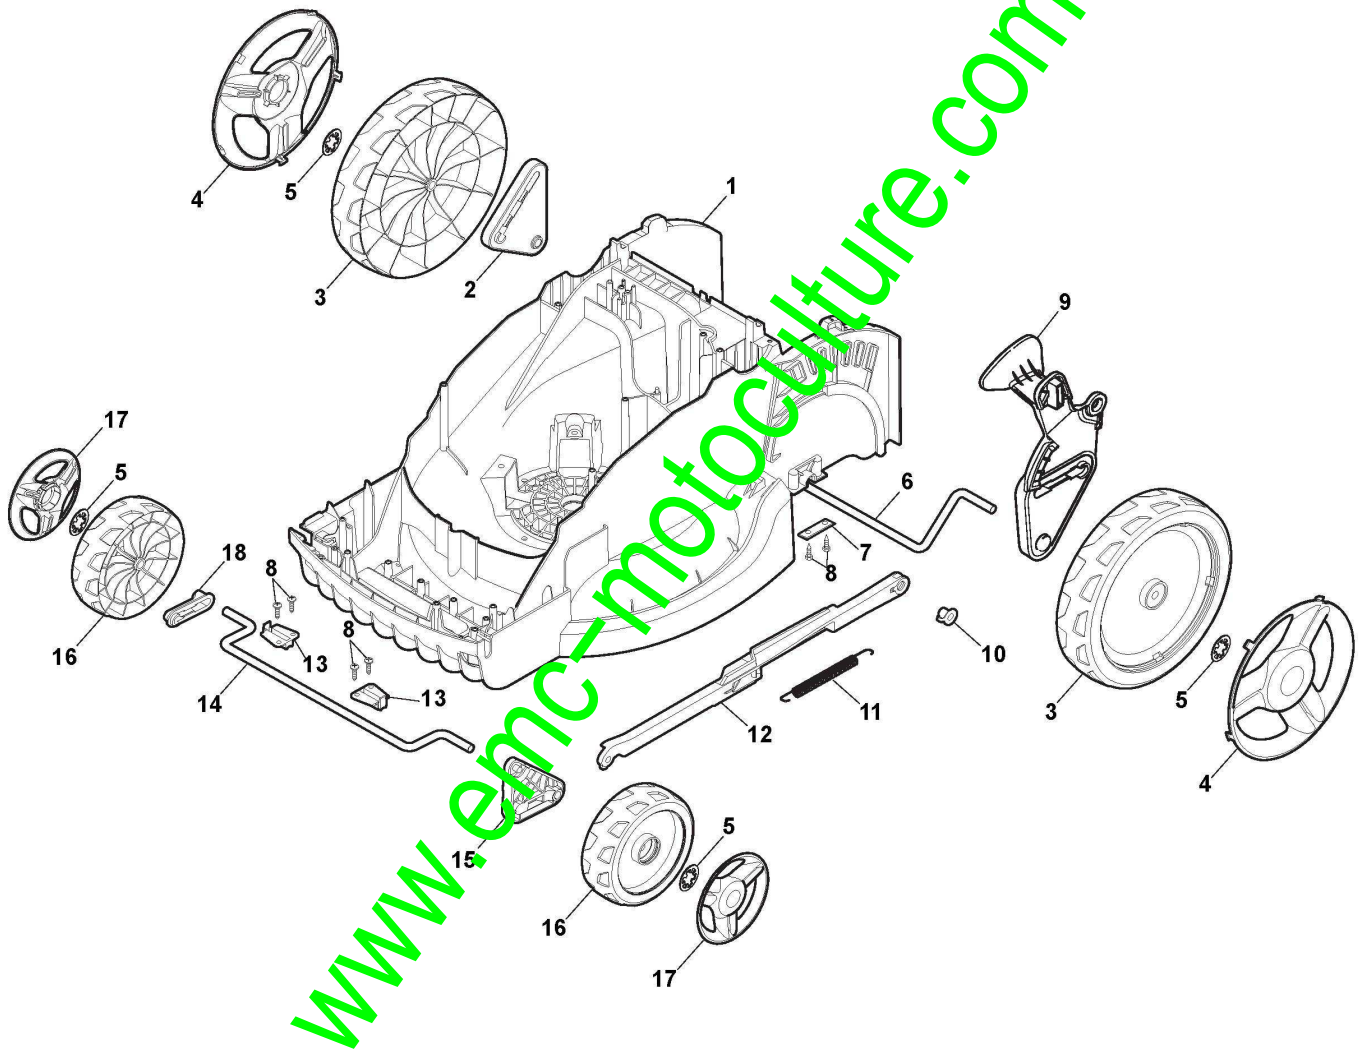

Châssis, Roues et Reglage Hauteur

Réf. N°	Q.té :	Code article	Description	Articles	De	Jusqu'à
1	1	322066782/0	Châssis Gris STIGA			
2	1	322785448/1	Support Roue			
3	2	322686107/0	Roue			
4	2	322110827/0	Couvre-Moyeu Gris			
5	4	112604903/0	Rondelle			
6	1	122033422/0	Axe Roues			
7	2	322545142/0	Plaquette			
8	8	112728714/0	Vis			
9	1	322785430/0	Levier, Reglage Hauteur			
10	1	322524354/0	Pivot			
11	1	122450425/0	Ressort			
12	1	322869689/0	Tige Commande Reglage Hauteur			
13	2	322785415/0	Plaquette			
14	1	122033422/0	Axe Roues			
15	1	322785437/0	Support Roue			
16	2	322686106/0	Roue			
17	2	322110826/0	Couvre-Moyeu Gris			
18	1	322785447/0	Support Roue			

www.emc-motoculture.com