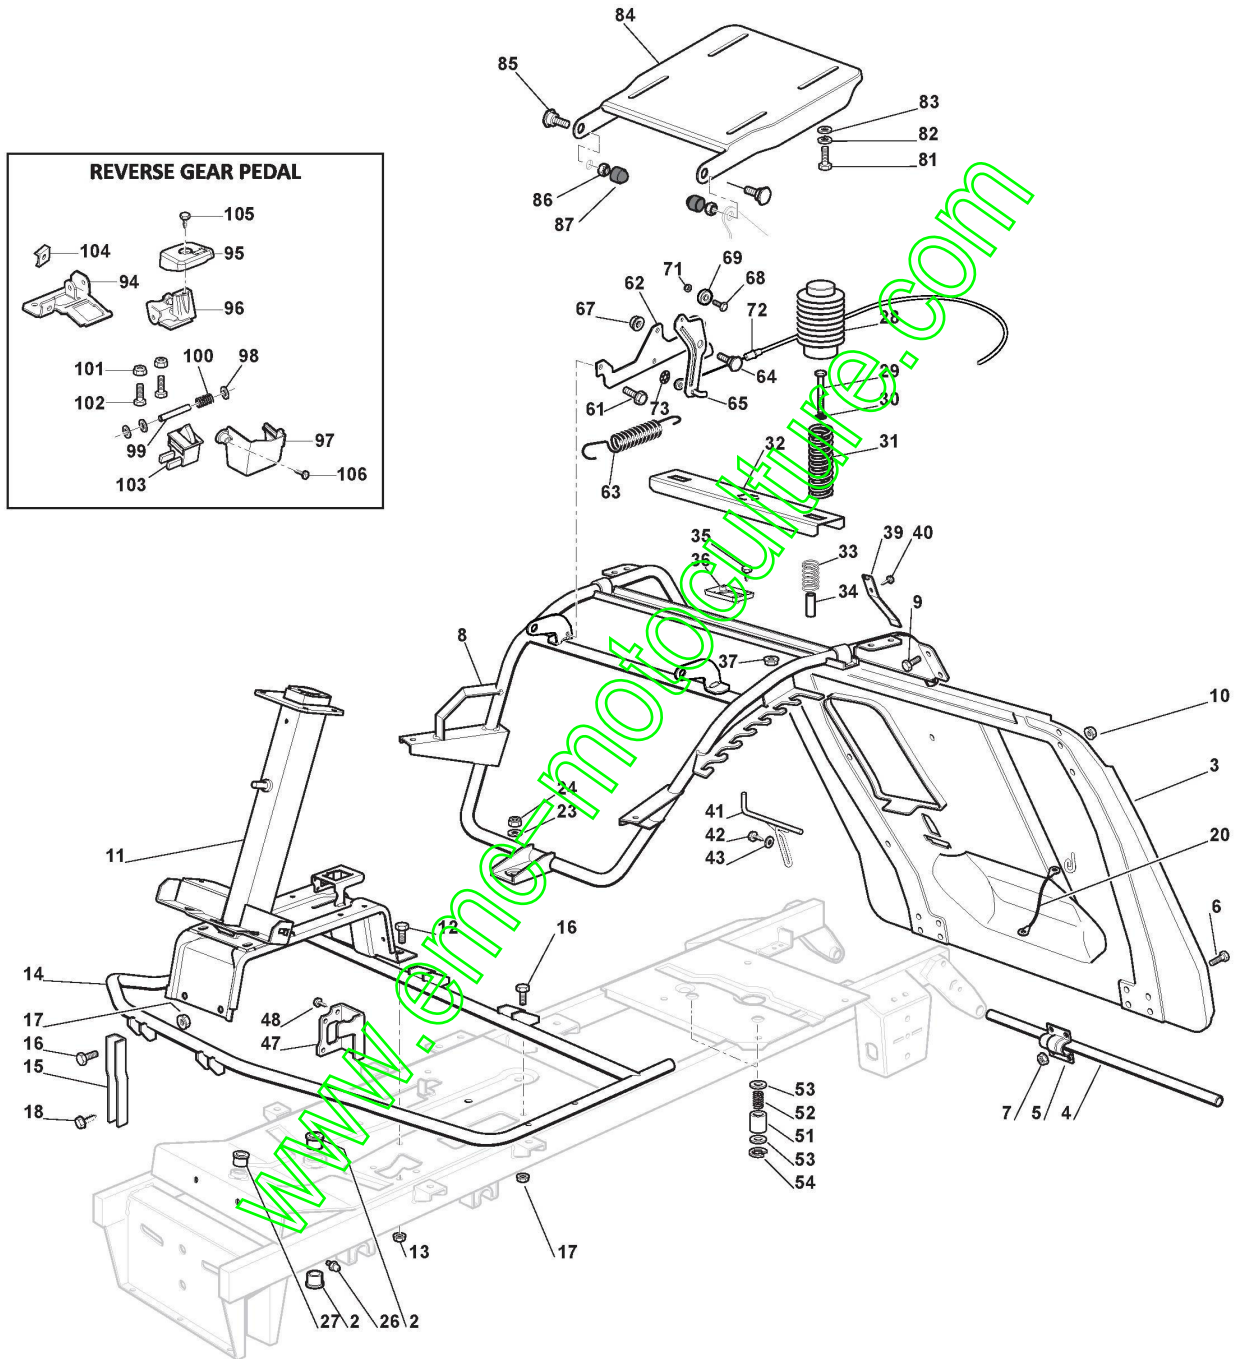

Chassis

Réf. N°	Q.té :	Code article	Description	Articles	De	Jusqu'à
2	2	125034002/1	Douille			
3	1	384545057/3	Plaque Arriere			
4	1	127037000/1	Axel			
5	2	325547012/1	Plaque			
6	8	112791213/1	Vis			
7	8	112292102/0	Ecrou			
8	1	384801149/0	Chassis			
8	1	384801149/1	Chassis		From	To 31-August- 2016
9	4	112792611/0	Vis			
10	4	112293201/0	Ecrou			
11	1	382785243/0	Support Tube De Direction			
12	4	112792611/0	Vis			
13	4	112293201/0	Ecrou			
14	1	384801107/3	Support Marchepied			
15	2	327787025/0	Support			
16	4	112792611/0	Vis			
17	4	112293201/0	Ecrou			
18	2	112735120/0	Vis			
20	1	384040300/0	Plaque Arriere			
23	1	112523060/0	Rondelle			
24	1	112155000/0	Ecrou			
26	1	112379511/0	Graisseur			
27	1	125034001/0	Coussinet			
28	2	325122003/0	Protecteur			
29	2	112691400/0	Vis			
30	2	112521350/0	Rondelle			
31	2	127430602/0	Ressort			
32	1	327543047/0	Plaque			
33	2	125430263/0	Ressort			
34	2	125160048/0	Entretoise			
35	2	112728686/0	Vis			
36	1	325785379/1	Support			
37	2	112293201/0	Ecrou			
39	1	127430600/0	Ressort			
40	1	112735110/0	Vis			
41	1	127294001/0	Guide Convoyeur Arriere			
42	1	112735120/0	Vis			
43	1	112523040/0	Rondelle			
47	1	327772095/0	Support			
48	2	112735105/0	Vis			
51	2	127047012/0	Douille			
52	2	127430577/0	Ressort			
53	4	325670008/1	Rondelle			
54	2	112000955/0	Anneau Benzing			
61	3	125943009/0	Vis			
62	1	384773581/0	Etrier			
63	1	127430598/0	Ressort			
64	1	122524970/3	Goupille