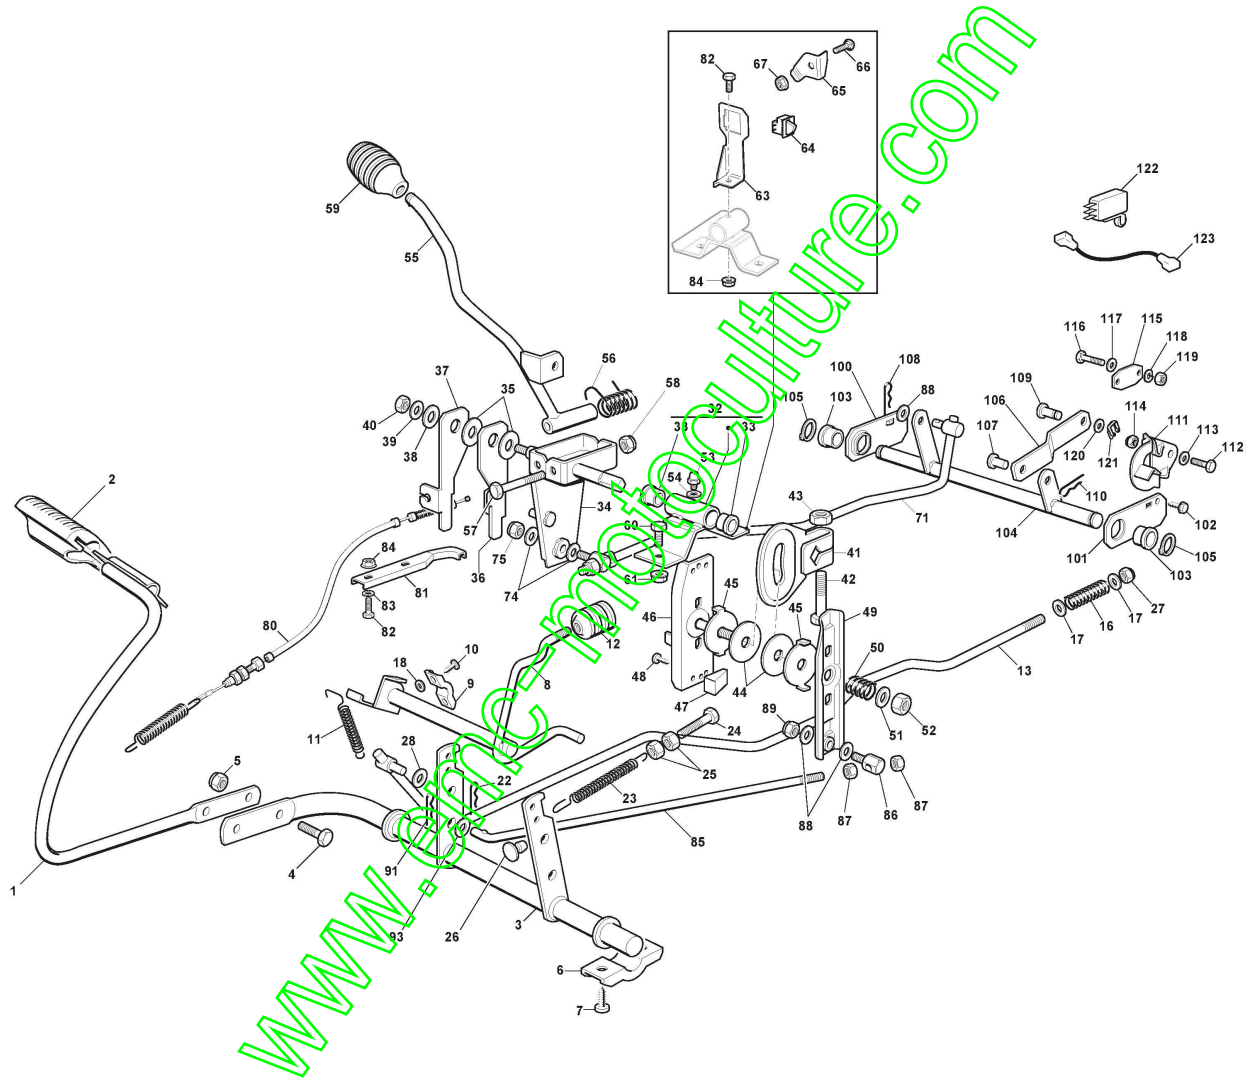

Commande Frein Et Boite De Vitesse

Réf. N°	Q.té :	Code article	Description	Articles	De	Jusqu'à
54	1	112521331/0	Rondelle			
55	1	384317101/0	Levier, Comm. Changement Vitesse			
56	1	125430226/0	Ressort			
57	1	112692050/0	Vis			
58	1	112155000/0	Ecrou			
59	1	182394508/0	Poignée			
60	2	112793102/0	Vis			
61	2	112155000/0	Ecrou			
63	1	327787111/0	Support Micro			
64	1	119410614/0	Microinterrupteur			To
64	1	119410623/0	Microinterrupteur		From 01-Septem ber-2019	
65	1	327063025/0	Support Micro			
66	2	112792611/0	Vis			
67	2	112293201/0	Ecrou			
71	1	384002092/0	Tige			
74	2	325670011/0	Rondelle Antifriction			
75	1	112155010/0	Ecrou			
80	1	184207101/1	Fil			
81	1	327772105/0	Etrier			
82	4	112791400/0	Vis			
83	2	112521331/0	Rondelle			
84	4	112292102/0	Ecrou			
85	1	127034074/0	Tige			To S/N 20BA3RON 000934
85	1	127034074/1	Tirant		From S/N 00000000	
86	1	125510040/1	Pivot			To S/N 00088193
86	1	125510040/2	Pivot		S/N 00000000	To S/N 00000000
86	1	125510168/0	Pivot		From S/N 19DA3RON 003468	
87	2	112293200/0	Ecrou			
88	3	325670011/0	Rondelle Antifriction			
89	1	112155010/0	Ecrou			
91	1	124487997/0	Goupille			
93	2	325670011/0	Rondelle Antifriction			
100	1	327546059/0	Plaquette			
101	1	327546061/0	Plaquette			
102	2	112735120/0	Vis			
103	2	125040614/0	Douille			
104	1	384001029/0	Axe			
105	2	112608900/0	Seeger			
106	1	327034089/0	Tige			
107	1	127510111/0	Pivot			
108	1	124487997/0	Goupille			
109	1	125510085/0	Pivot			To
109	1	125510085/1	Pivot		From 01-Septem ber-2015	
110	1	124487997/0	Goupille			
111	1	327063023/0	Came			
112	1	112793102/0	Vis			
113	1	112521331/0	Rondelle			
114	1	112155000/0	Ecrou