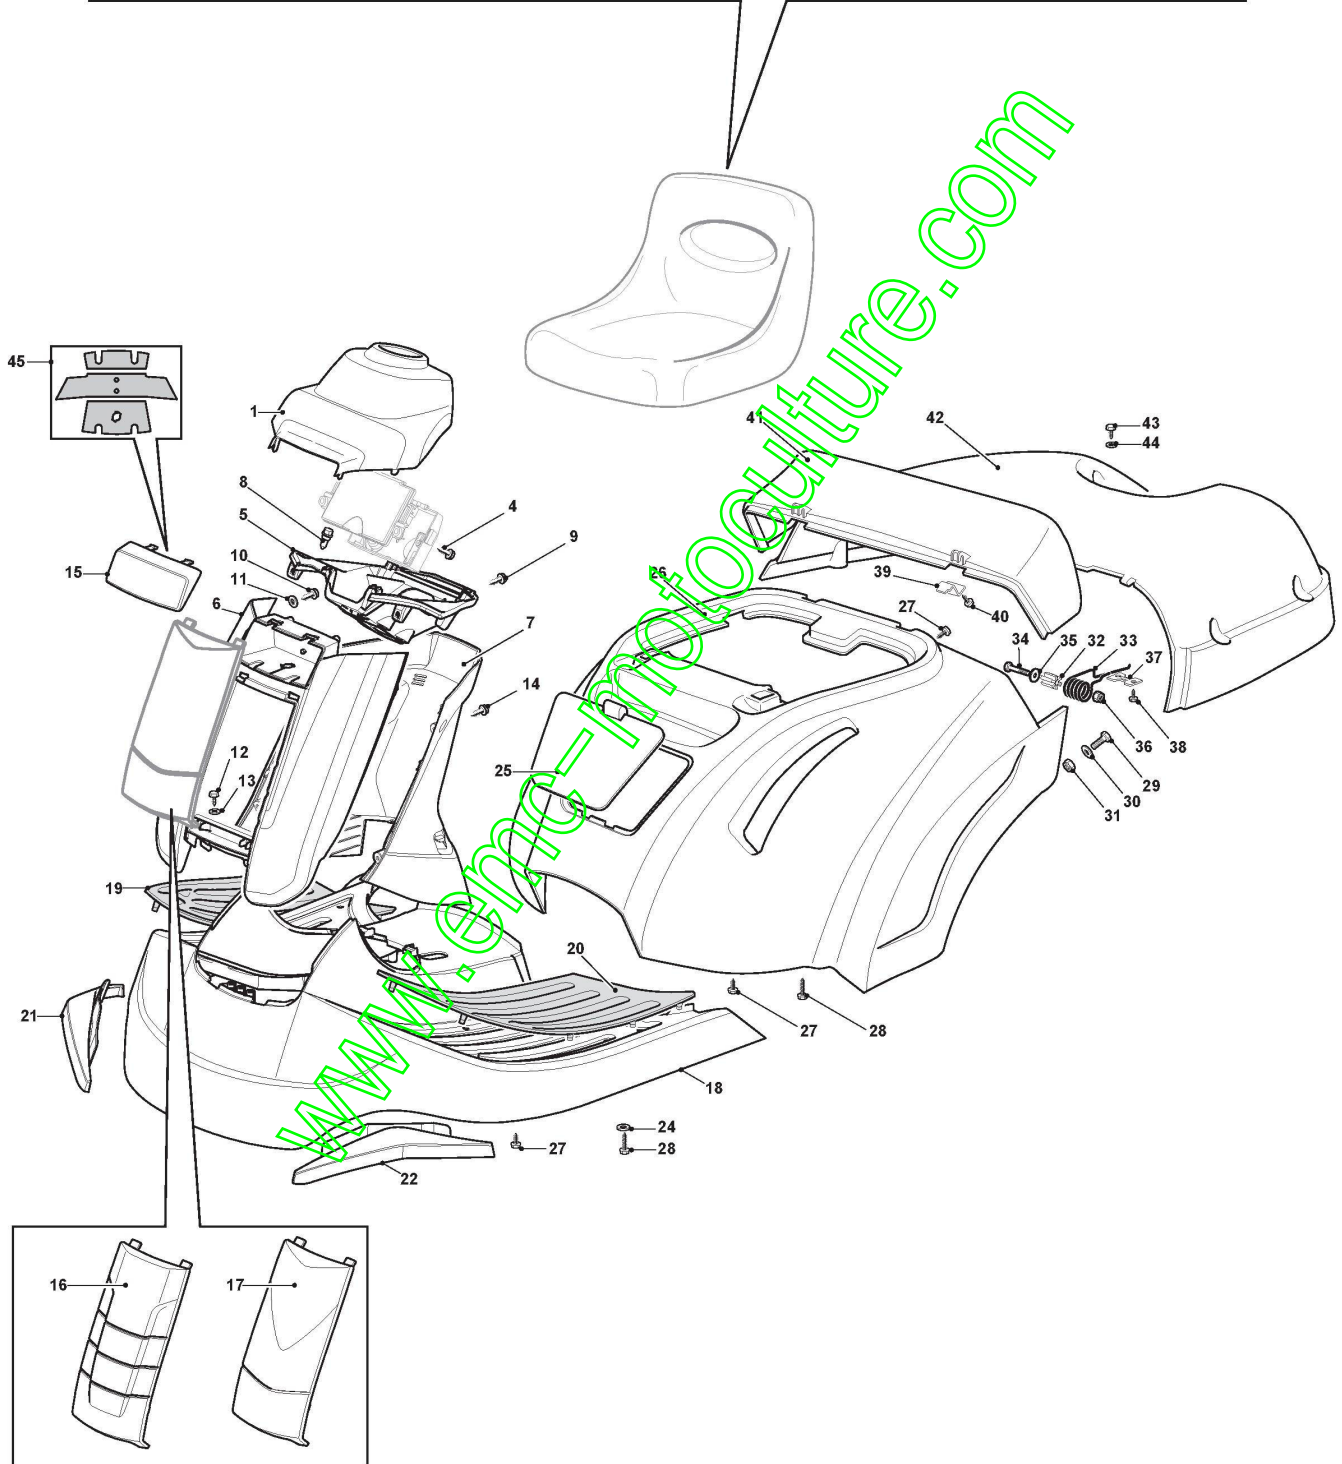

Carrosserie

Réf. N°	Q.té :	Code article	Description	Articles	De	Jusqu'à
1	1	327109535/0	Dashboard Cover Grey			
4	2	112735403/0	Vis			
5	1	327787084/0	Lights And Card Support			
6	1	327787079/1	Support Tableau Avant, Jaune	Stiga Yellow		
7	1	327787103/0	Support de tableau arrière, Gris ST	Grey NCS		
8	4	125943010/0	Vis			
9	2	112735403/0	Vis			
10	2	112735403/0	Vis			
11	2	112523020/0	Rondelle			
12	1	112735410/0	Vis			
13	1	112523020/0	Rondelle			
14	4	112735403/0	Vis			
15	1	325410913/0	Panneau	Transparent		
16	1	327110545/0	Front Cover, Grey			
18	1	327110358/3	Couvre Marchepied, , Jaune	Stiga Yellow		
19	1	127110304/0	Couvre Marchepied Droit			
20	1	127110305/1	Couvre Marchepied Gauche			
21	1	327110501/0	Couvre-Roues Noir, Droite			
22	1	327110502/0	Couvre-Roues Noir, Gauche			
24	4	112523040/0	Rondelle			
25	1	327109516/1	Couvercle Avant Jaune	Stiga Yellow		
26	1	384110136/3	Couvre Roues Jaune	Stiga Yellow		
27	10	112735406/0	Vis			
28	8	112735410/0	Vis			
29	2	112791213/1	Vis			
30	2	112523040/0	Rondelle			
31	2	112154510/0	Ecrou			
32	2	127047003/0	Douille			
33	2	127430551/1	Ressort			
34	2	112691200/0	Vis			
35	2	112523070/0	Rondelle			
36	2	112155000/0	Ecrou			
37	2	327546001/0	Plaque			
38	4	112735406/0	Vis			
39	2	327546003/0	Plaque			
40	2	112735406/0	Vis			
41	1	327110360/1	Couvre-Bac Fixe Jaune	Stiga Yellow		
42	1	327110361/1	Couvre-Bac Mobile Jaune	Stiga Yellow		
43	4	112729601/1	Vis			
44	4	112523020/0	Rondelle			
45	1	114366202/0	Phares de film			
66	1	125722477/0	Siege			
66	1	125722477/0	Siege