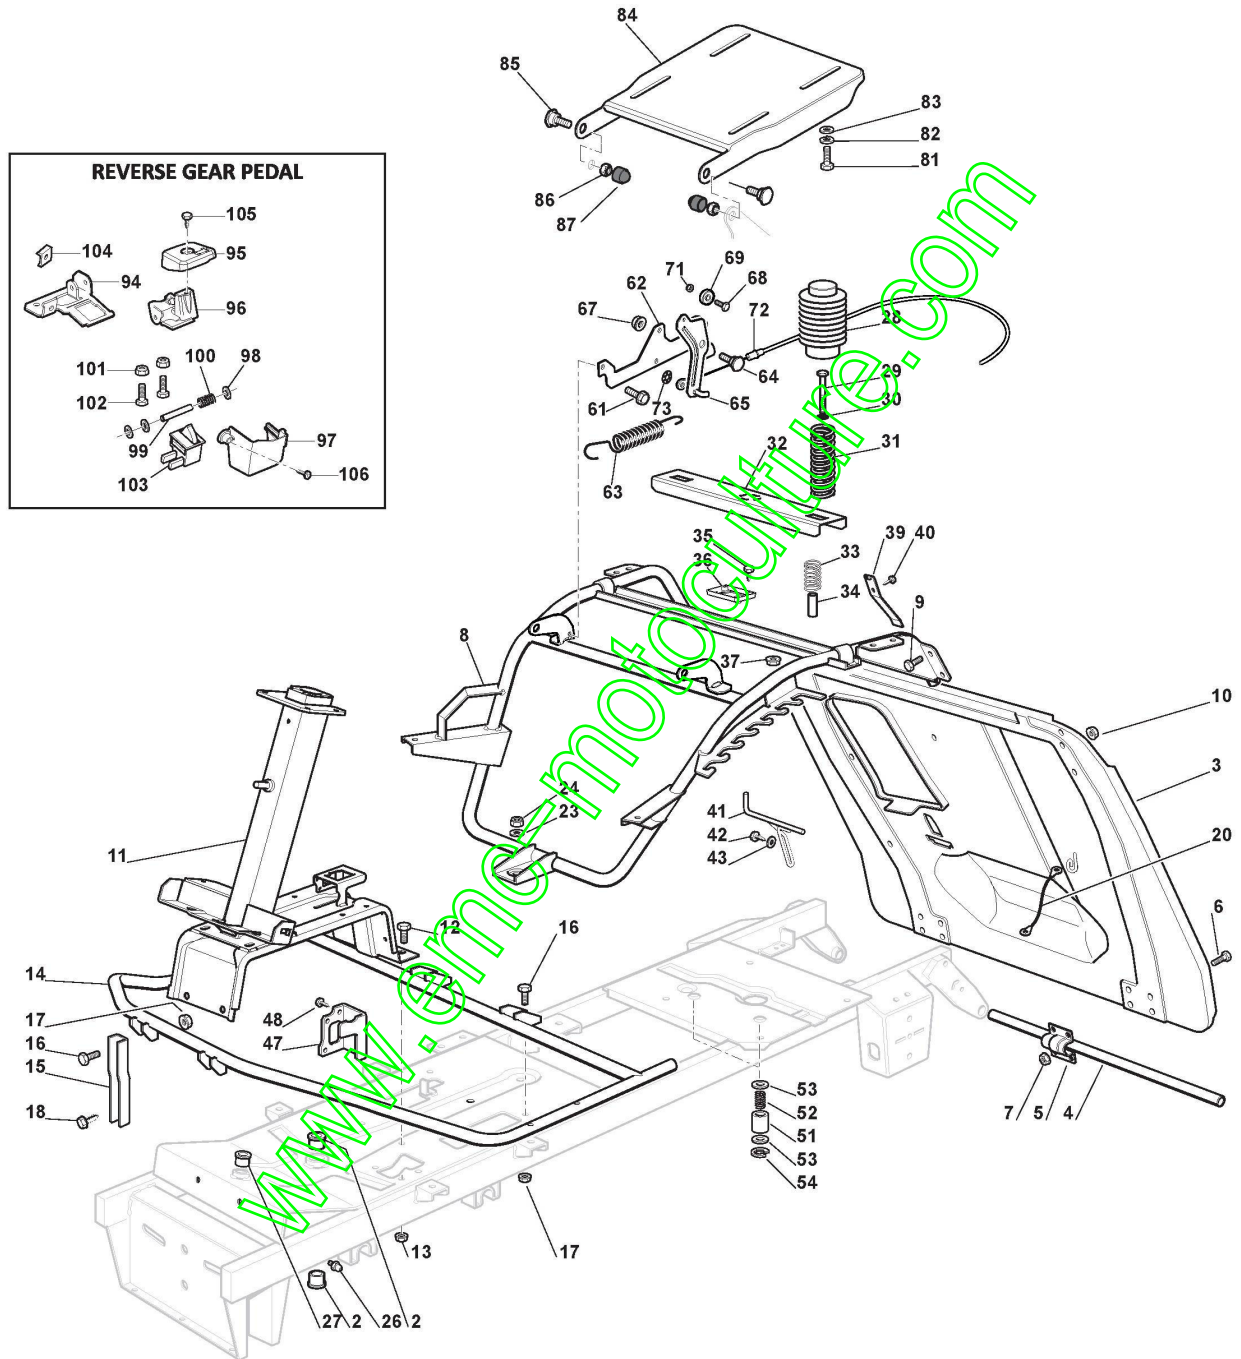

Chassis

Réf. N°	Q.té :	Code article	Description	Articles	De	Jusqu'à
65	1	384317105/0	Levier			
67	1	112154210/0	Ecrou			
68	1	112791213/1	Vis			
69	1	119216050/0	Roulement			
71	1	112154510/0	Ecrou			
72	1	384004608/0	Cable			
73	1	112604899/0	Fixateur A Couronne			
81	4	112792611/0	Vis		From	
81	4	112793102/0	Vis			To
82	4	112540260/0	Rondelle		From	14-April-20
82	4	112583500/0	Grower			21
83	4	112523060/0	Rondelle			To
84	1	382547061/0	Plaquette			14-April-20
85	1	122524970/3	Goupille			21
86	2	112155010/0	Ecrou			
87	2	118203854/0	Capot			
94	1	327773091/0	Steigbügel			To
94	1	327773093/0	Etrier		From	31-August-
94	1	327773093/1	Etrier		From	2015
95	1	327110564/0	Couverture		From	
96	1	327787113/0	Halter		26-April-20	
97	1	327600182/0	Schutz		21	
97	1	327600183/0	Protection		From	To
98	2	112604896/0	Fixateur A Couronne		01-Septem	
99	1	122517866/0	Pivot		ber-2015	
100	1	127430601/0	Ressort			
101	2	112791200/1	Vis			To
101	2	112791213/1	Vis		From	31-August-
102	2	112292102/0	Ecrou			2015
103	1	119410613/0	Microinterrupteur			To
103	1	119410622/1	Microinterrupteur		From	
104	1	112437503/0	Plaquette		01-Septem	
105	1	112728686/0	Vis		ber-2019	
106	1	112789008/0	Vis			

www.emc-motoculture.com