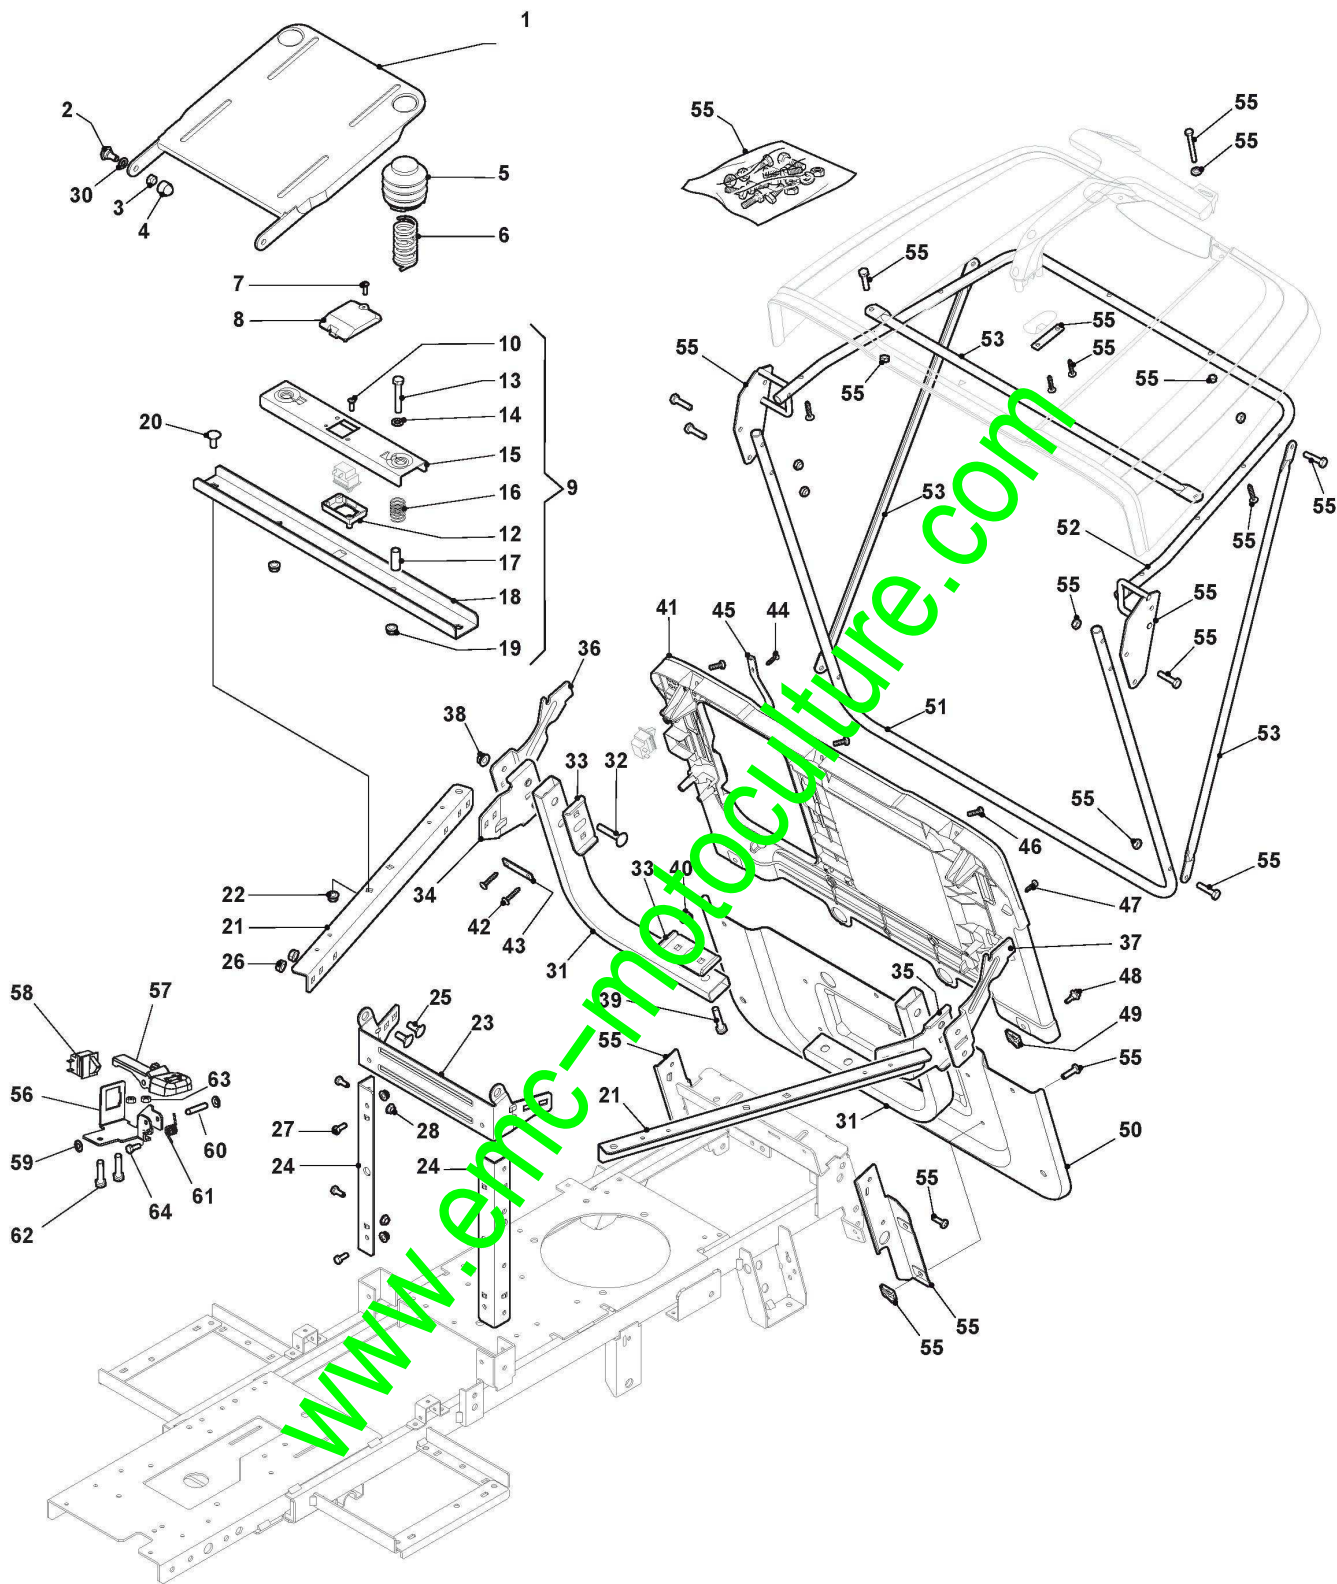

Chassis

Réf. N°	Q.té :	Code article	Description	Articles	De	Jusqu'à
1	1	382547061/0	Plaquette			
2	2	122524970/3	Goupille			
3	2	112155010/0	Ecrou			
4	2	118203854/0	Capot			
5	2	327737500/0	Protecteur			
6	2	127430589/0	Ressort			
7	1	112728706/0	Vis			
8	1	327110508/0	Micro couverture			
9	1	384394751/1	Micro interrupteur			
10	2	112728686/0	Vis			
12	1	325785379/1	Support			
13	2	112691400/0	Vis			
14	2	112521350/0	Rondelle			
15	1	327543047/0	Plaque			
16	2	125430263/0	Ressort			
17	2	125160048/0	Entretoise			
18	1	327787089/0	Support			
19	2	112293201/0	Ecrou			
20	2	9897-0820-16	Vis			
21	2	327650131/0	Renforcer supérieur			
22	2	112293201/0	Ecrou			
23	1	327543039/0	Plaquette de support			
24	2	327010209/0	Angulaire			
25	8	9897-0820-16	Vis			
26	8	112293201/0	Ecrou			
27	8	112791213/1	Vis			
28	8	112154510/0	Ecrou			
30	2	9694-0001-00	Rondelle			
31	2	327869063/0	Tube			
32	4	112819105/0	Vis			
33	4	327543029/0	Plaque			
34	1	327772171/0	Etrier Droit			
35	1	327772225/0	Etrier Gauche			
36	1	327772213/0	Etrier Droit			
37	1	327772215/1	Support			
38	4	112154210/0	Ecrou			
39	4	112691115/0	Vis			
40	4	112154210/0	Ecrou			
41	1	327543027/0	Plaque			
42	4	112728300/0	Vis			
43	2	322545142/0	Plaquette			
44	1	112728300/0	Vis			
45	1	127430600/0	Ressort			
46	3	112727801/0	Vis			
47	2	112728300/0	Vis			
48	2	125943010/0	Vis			
49	2	112437507/0	Plaquette			
50	1	327543025/0	Plaque