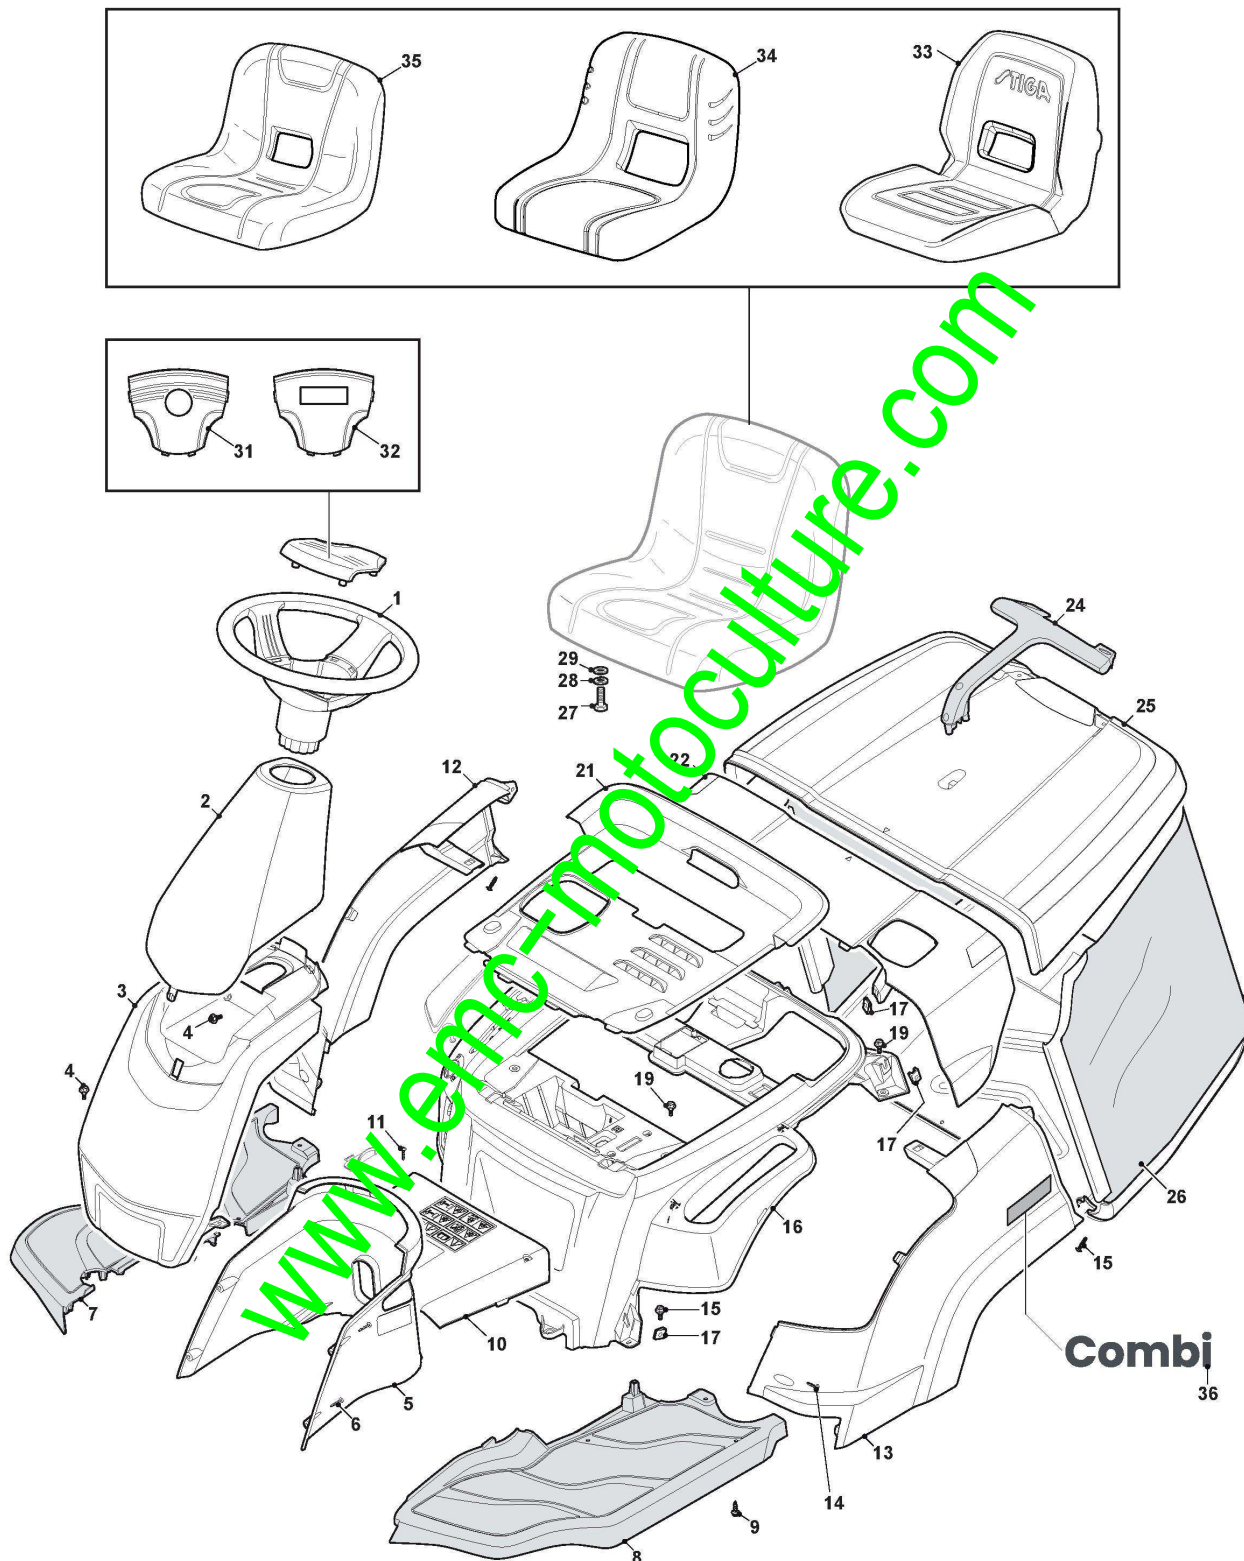

Carrosserie

Réf. N°	Q.té :	Code article	Description	Articles	De	Jusqu'à
1	1	325961220/0	Volant			
2	1	327110487/0	Couvre Tube De Direction, Noire			
2	1	327110519/0	Couvre Tube De Direction, Gris St			
3	1	327110492/0	Couvercle Avant, Jaune			
3	1	327110537/0	Couvercle Avant, Noir			
4	4	125943016/0	Vis			
5	1	327110518/0	Couvercle Arrier, Gris Stiga			
6	4	112728300/0	Vis			
7	1	327500501/0	Marchepied Droit			
8	1	327500500/0	Marchepied Gauche			
9	14	112735402/0	Vis			
10	1	327110567/0	Couvre Central, Gris			
11	2	112728300/0	Vis			
12	1	327110488/0	Couvre Roue Droit, Jaune			
12	1	327110533/0	Couvre Roue Droit, Noire			
13	1	327110490/0	Couvre Roue Gauche, Jaune			
13	1	327110534/0	Couvre Roue Gauche, Noire			
14	6	112727801/0	Vis			
15	6	112728300/0	Vis			
16	1	327110517/1	Couvercle Gris			
17	10	112437507/0	Plaquette			
19	6	125943016/0	Vis			
21	1	327110481/1	Couvre Moteur Noir			
22	1	327110494/0	Couvre, Jaune			
22	1	327110536/0	Couvre, Noire			
24	1	327394004/0	Poignée Noir			
25	1	327110484/0	Couvre-Bac Mobile, Jaune			
25	1	327110535/0	Couvre-Bac Mobile, Noire			
26	1	184106074/0	Sac, Toile			
27	4	112793101/0	Vis			
28	4	112583500/0	Grower			
29	4	112523060/0	Rondelle			
32	1	325580504/0	Plaque Volant			
33	1	125722486/0	Siege			
36	2	114372971/0	Etiquette de désignation "COMBI"	Only for STIGA Brand