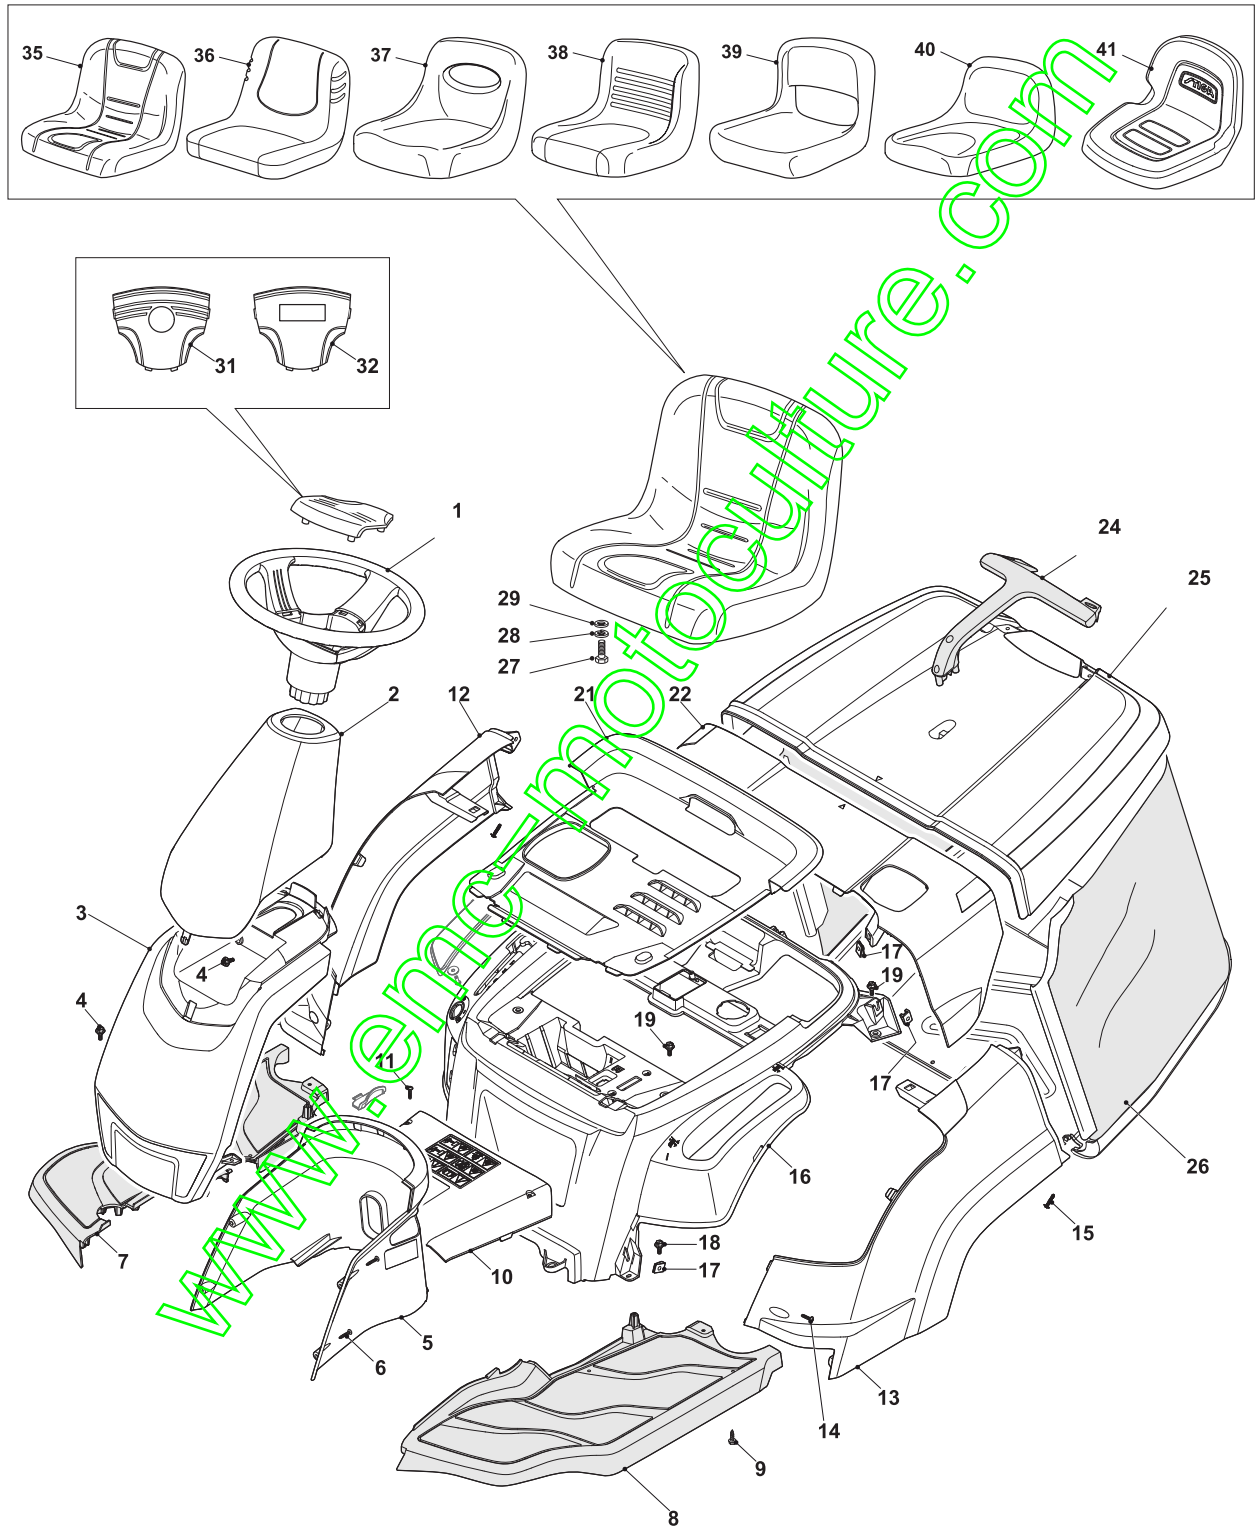

Utgåva Issue 3 - 2015		Kaross		Body	
Pos. Fig.	Antal Quantity	Art nr Part No	Benämning	Description	Anmärkning Notes
1	1	325961220/0	Ratt	Steering Wheel	
2	1	327110519/0	Kapa, Gra STIGA	Copertura Piantone Sterzo, Grigio St	
3	1	327110492/0	Kapa- främre, Gul	Protezione Anteriore, Giallo	
4	4	125943010/0	Skruv	Screw	
5	1	327110518/0	Kapa- bakre, Gra STIGA	Protezione Posteriore, Grigio Stiga	
6	4	112728300/0	Skruv	Screw	
7	1	327500501/0	Fotstöd	Right Footboard	
8	1	327500500/0	Fotstöd	Left Footboard	
9	14	112735402/0	Skruv	Screw	
10	1	327110516/1	Grey Central Cover	Grey Central Cover	
11	2	112728300/0	Skruv	Screw	
12	1	327110488/0	Skärm- hö, Gul	Copripavota Destro, Giallo	
13	1	327110490/0	Skärm- vå, Gul	Copripavota Sinistro, Giallo	
14	6	112727801/0	Skruv	Screw	
15	6	112728300/0	Skruv	Screw	
16	1	327110517/1	Grey Frame Cover	Grey Frame Cover	
17	10	112437507/0	Plat	Rapid Fixing Plate	
18	10	112728300/0	Skruv	Screw	
19	6	125943010/0	Skruv	Screw	
21	1	327110481/1	Motorkapa	Engine Black Cover	
22	1	327110494/0	Uppsamlarlock- fast, Gul	Copertura, Giallo	
24	1	327394004/0	Handtag svart	Handle, Black	
25	1	327110484/0	Uppsamlarlock- rörligt, Gul	Grass-Catcher Cover, Yellow	
26	1	184106074/0	Uppsamlingsäck	Box, Fabric	
27	4	112793101/0	Skruv	Screw	
28	4	112583500/0	Lasbricka	Grower	
29	4	112523060/0	Bricka	Washer	
32	1	325580504/0	Styrkonsolkapa, Svart	Steering Plate Cover	
38	1	125722471/0	Sits	Seat	
41	1	125722477/0	Seat	Seat