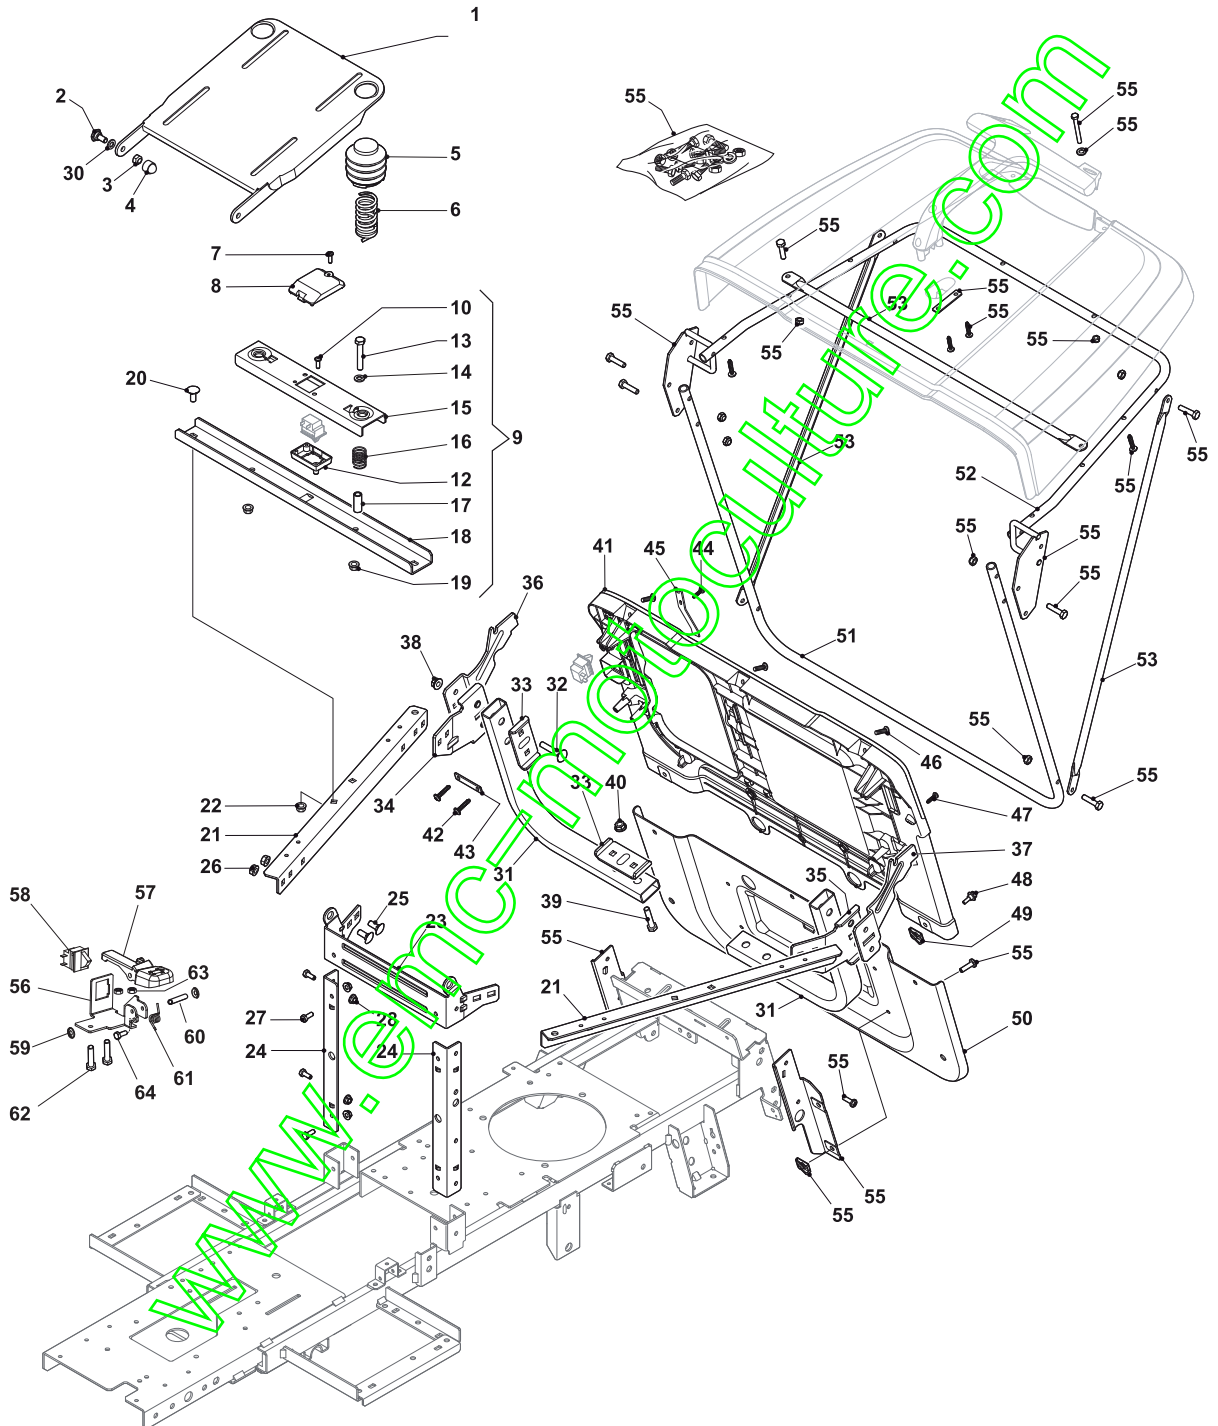

Utgåva Issue 3 - 2015		Kaross		Chassis	
Pos. Fig.	Antal Quantity	Art nr Part No	Benämning	Description	Anmärkning Notes
1	1	382547061/0	Plat	Plate	
2	2	122524970/3	Stift	Pin	
3	2	112155010/0	Mutter	Nut	
4	2	118203854/0	Skruv	Screw	
5	2	327737500/0	Dämpare	Protection Hood	
6	2	127430589/0	Fjäder	Spring	
7	1	112728706/0	Skruv	Screw	
8	1	327110508/0	Micro Sits kapa	Switch Cover	
9	1	384394751/1	Mikrobrytare	Micro	
10	2	112728686/0	Skruv	Screw	
11	1	119410606/0	Mikrobrytare	Microswitch	
12	1	325785379/1	Fäste	Support	
13	2	112691400/0	Skruv	Screw	
14	2	112521350/0	Bricka	Washer	
15	1	327543047/0	Fäste	Plate	
16	2	125430263/0	Fjäder	Spring	
17	2	125160048/0	Distans	Spacer	
18	1	327787089/0	Fäste	Support	
19	2	112293201/0	Mutter	Nut	
20	2	112818690/0	Skruv	Screw	
21	2	327650131/0	OberteilStärkung	Upper Stiffening	
22	2	112293201/0	Mutter	Nut	
23	1	327543039/0	Skyddsplat	Backup Plate	
24	2	327010209/0	Vinkelfäste	Angular	
25	8	112818690/0	Skruv	Screw	
26	8	112293201/0	Mutter	Nut	
27	8	112791200/1	Skruv	Screw	
28	8	112154510/0	Mutter	Nut	
30	2	122675110/0	Bricka	Washer	
31	2	327869063/0	RörUppsamlarebag Fulcrum Fäste	Pipe	
32	4	112819105/0	Skruv	Screw	
33	4	327543029/0	Konsol	Plate	
34	1	327772171/0	Fäste-hö	Bracket, Right	
35	1	327772213/0	Fäste-hö	Bracket, Right	
36	1	327772225/0	Fäste-vä	Bracket, Left	
37	1	327772215/1	Fäste-vä	Bracket, Left	
38	4	112154210/0	Mutter	Nut	
39	4	112691115/0	Skruv	Screw	
40	4	112154210/0	Mutter	Nut	
41	1	327543027/0	Konsol	Plate	
42	4	112728300/0	Skruv	Screw	
43	2	322545142/0	Plat	Plate	
44	1	112728300/0	Skruv	Screw	
45	1	127430600/0	Fjäder	Spring	
46	3	112727801/0	Skruv	Screw	
47	2	112728300/0	Skruv	Screw	
48	2	125943010/0	Skruv	Screw	
49	2	112437507/0	Plat	Rapid Fixing Plate	
50	1	327543025/0	Konsol	Plate