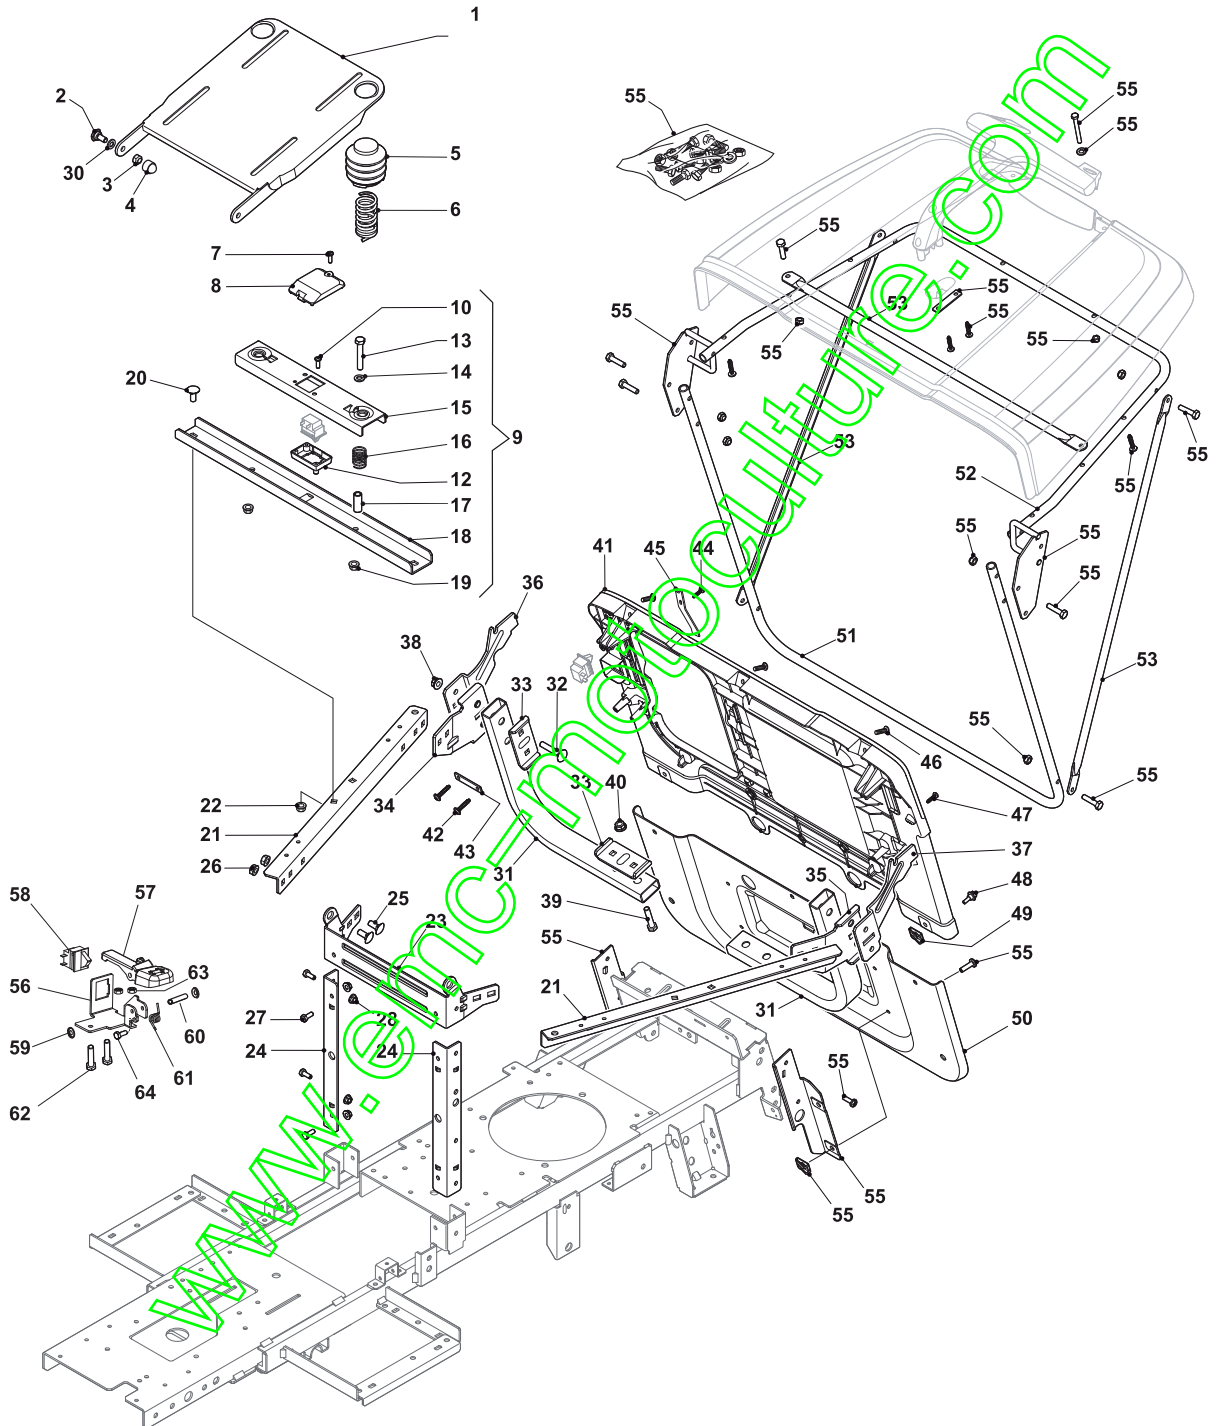

Utgåva Issue 3 - 2015		Kaross Chassis			
Pos. Fig.	Antal Quantity	Art nr Part No	Benämning	Description	Anmärkning Notes
51	1	384801145/0	Ram, främre	Grasscatcher Frame	
52	1	384801147/0	Ram, övre	Grasscatcher Upper Frame	
53	3	327650133/0	OberteilStärkung	Upper Stiffening	
55	1	384180218/1	Skrusats	Outfit, Screws	
56	1	327772241/0	Fäste	Clamp	
57	1	327500065/0	Pedal	Pedal	
58	1	119410614/0	Mikrobrytare	Microswitch	
59	2	112604896/0	Starlock	Crown Fastener	
60	1	122517866/0	Stift	Pin	
61	1	122450457/0	Fjäder	Safety Spring	
62	2	112791400/0	Skruv	Screw	
63	2	112292102/0	Mutter	Nut	
64	1	112728440/0	Skruv	Screw